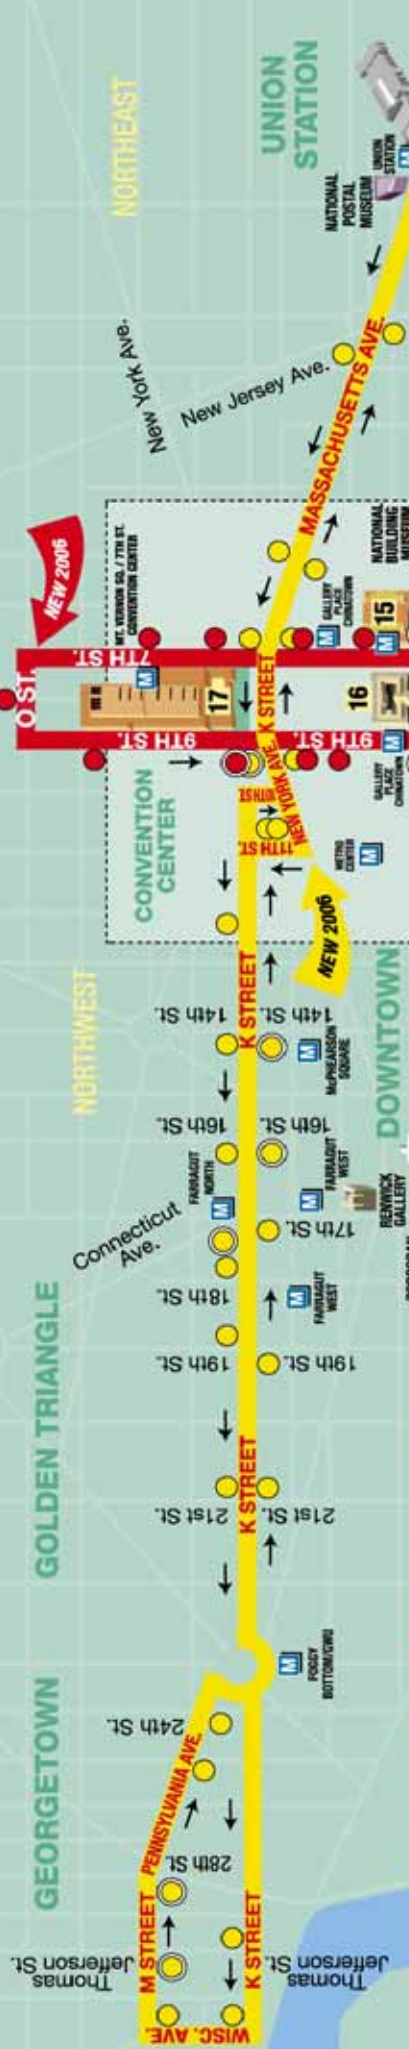

1. National Museum of American History
2. National Museum of Natural History
3. National Gallery of Art Sculpture Garden
4. National Gallery of Art West Building
5. National Gallery of Art East Building
6. National Museum of the American Indian
7. National Air and Space Museum
8. Hirshhorn Museum and Sculpture Garden
9. Arts and Industries Building (Closed for Renovation)
10. National Museum of African Art
11. Arthur M. Sackler Gallery
12. Smithsonian Castle Information Center
13. Freer Gallery of Art
14. International Spy Museum
15. Verizon Center (Former MCI Center)
16. Smithsonian American Art Museum and National Portrait Gallery
17. Washington Convention Center

- Bus Stop
- Fare Machine and Bus Stop
- ↑ North