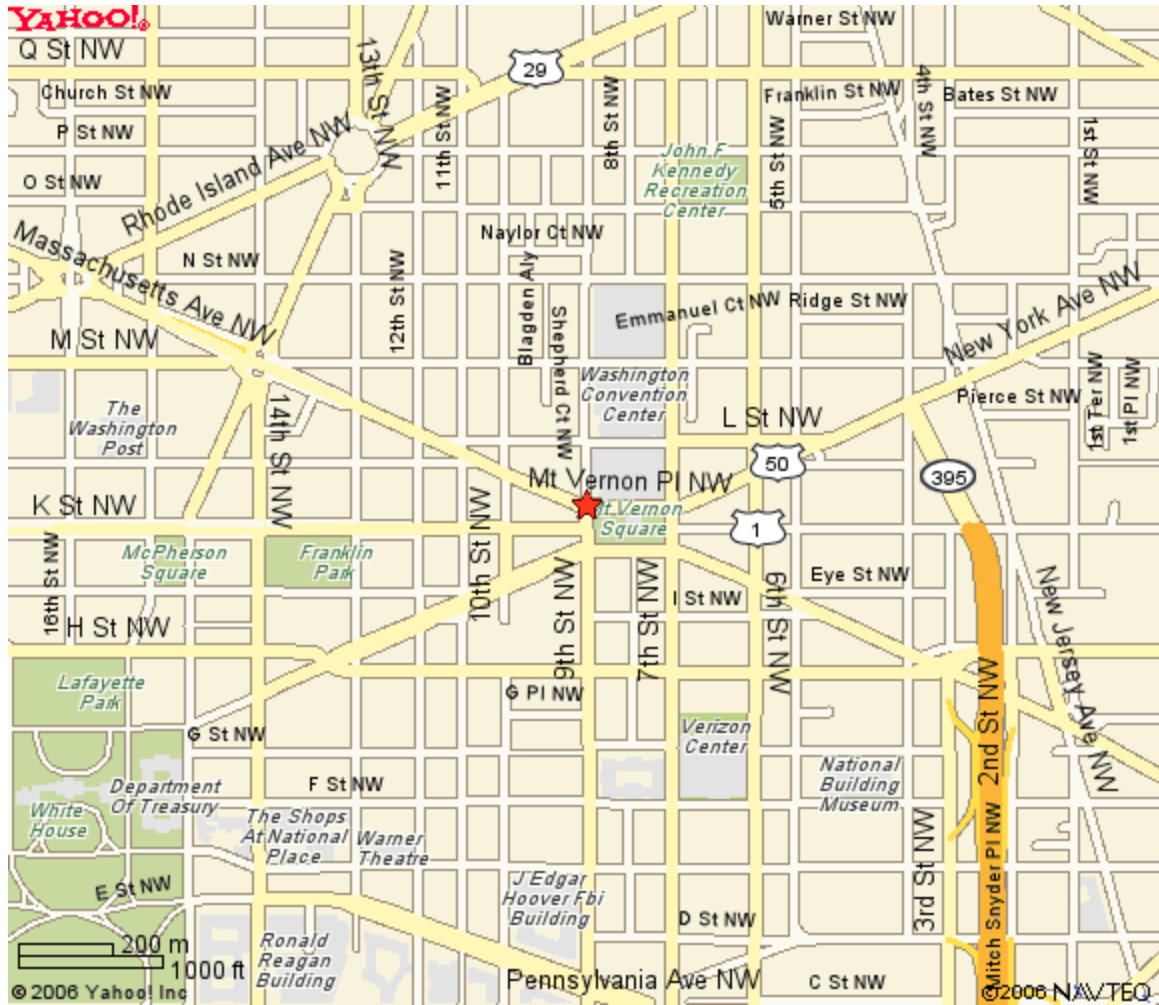

Yahoo! Maps - Washington, DC 20001

[Back to Map](#)

★ **9th St Nw At Massachusetts Ave Nw Washington, DC 20001**

ADVERTISEMENT

YOUR CHOICE. YOUR CHASE

travelers:
reward yourself.

[Find your card](#)

YOUR CHOICE. YOUR CHASE

Washington Metropolitan Area Transit Authority

[Send to printer](#)

Traveling from **999 9TH ST NW** to **800 9TH ST SW** on **8/14/2006**

ITINERARY 1

Walk 0.03 mile N from **999 9TH ST NW** to **9TH ST NW & MASSACHUSETTS AVE NW** [directions](#)

Bus : Departs from	Board	Arrive
9TH ST NW & MASSACHUSETTS AVE NW at 11:49am	Take DC CIRCULATOR towards SOUTHWEST WATER FRONT	SW 7TH ST & SW G ST at 12:08pm

Walk 0.16 mile W to 800 9TH ST SW [directions](#)

Fare Total (Senior/Disabled): **\$1.00 (\$0.50)**

ITINERARY 2

Walk 0.03 mile N from **999 9TH ST NW** to **9TH ST NW & MASSACHUSETTS AVE NW** [directions](#)

Bus : Departs from	Board	Arrive
9TH ST NW & MASSACHUSETTS AVE NW at 11:49am	Take DC CIRCULATOR towards SOUTHWEST WATER FRONT	SW 7TH ST & SW C ST at 12:03pm