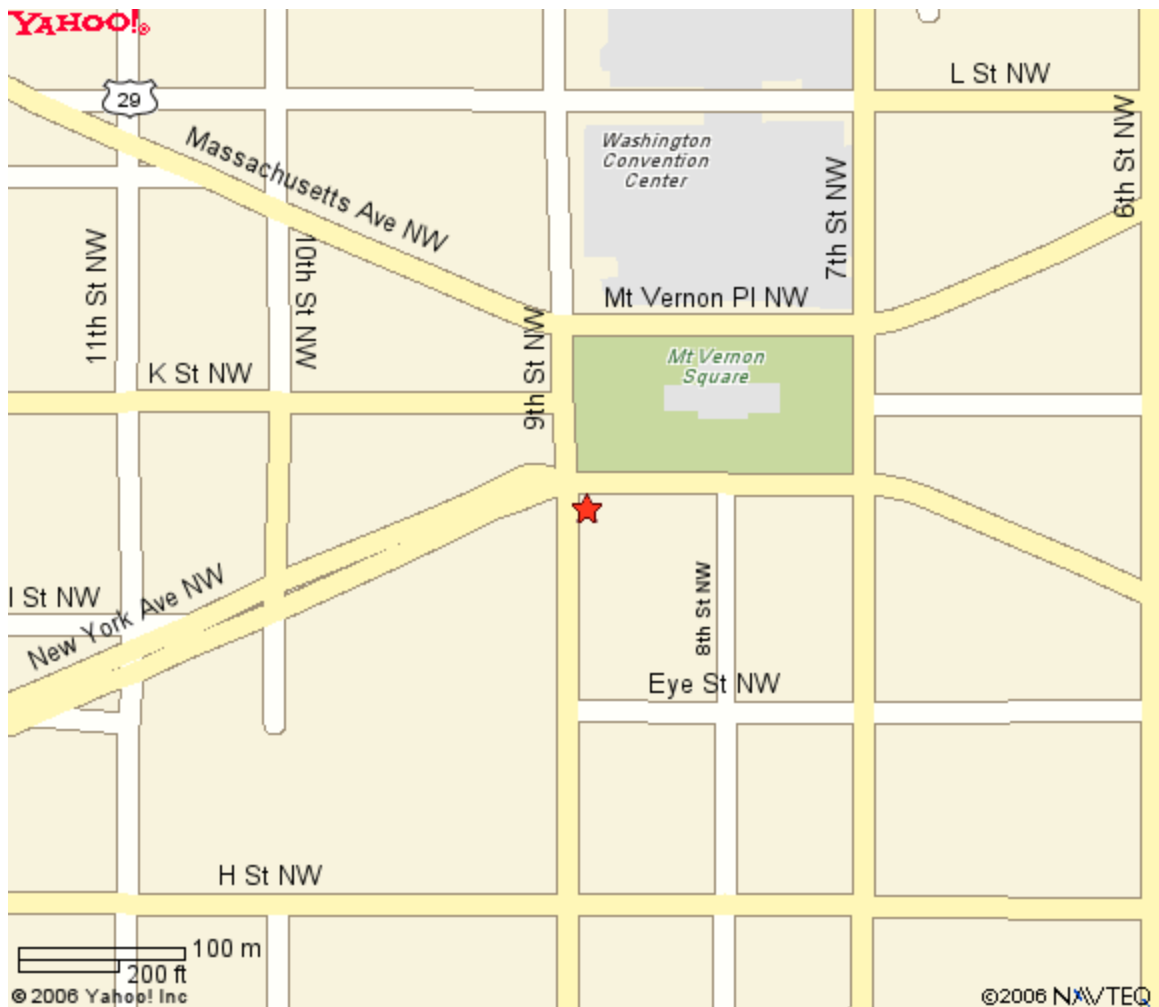

AREA ATTRACTIONS

ABOUT THE CIRCULATOR

SCHEDULES

- Every 5 - 10 minutes
- Convention Center-SW Waterfront Route
7:00 AM - 9:00 PM daily
- Georgetown-Union Station Route
7:00 AM - 9:00 PM daily
- Smithsonian / National Gallery of Art Loop
9:30 AM - 6:00 PM daily

Extended Hours on the
 Convention Center/Shaw & SW
 Waterfront Route Only
 For More on the Fringe Festival
 Visit www.capfringe.com

It never felt so cool to Circulate!

www.dccirculator.com
202-962-1...

1. National Museum of American History
2. National Museum of Natural History
3. National Gallery of Art Sculpture Garden
4. National Gallery of Art West Building
5. National Gallery of Art East Building
6. National Museum of the American Indian
7. National Air and Space Museum
8. Hirshhorn Museum and Sculpture Garden
9. Arts and Industries Building (Closed for Renovation)
10. National Museum of African Art
11. Arthur M. Sackler Gallery
12. Smithsonian Castle Information Center
13. Freer Gallery of Art
14. International Spy Museum
15. Verizon Center (Former MCI Center)
16. Smithsonian American Art Museum and National Portrait Gallery
17. Washington Convention Center

- Bus Stop
- Fare Machine and Bus Stop
- ↑ North

Yahoo! Maps - Washington, DC 20001-4427

[Back to Map](#)

★ **999 9th St Nw Washington, DC 20001-4427**

ADVERTISEMENT

YOUR CHOICE. YOUR CHASE

budgeters:
love your rewards.