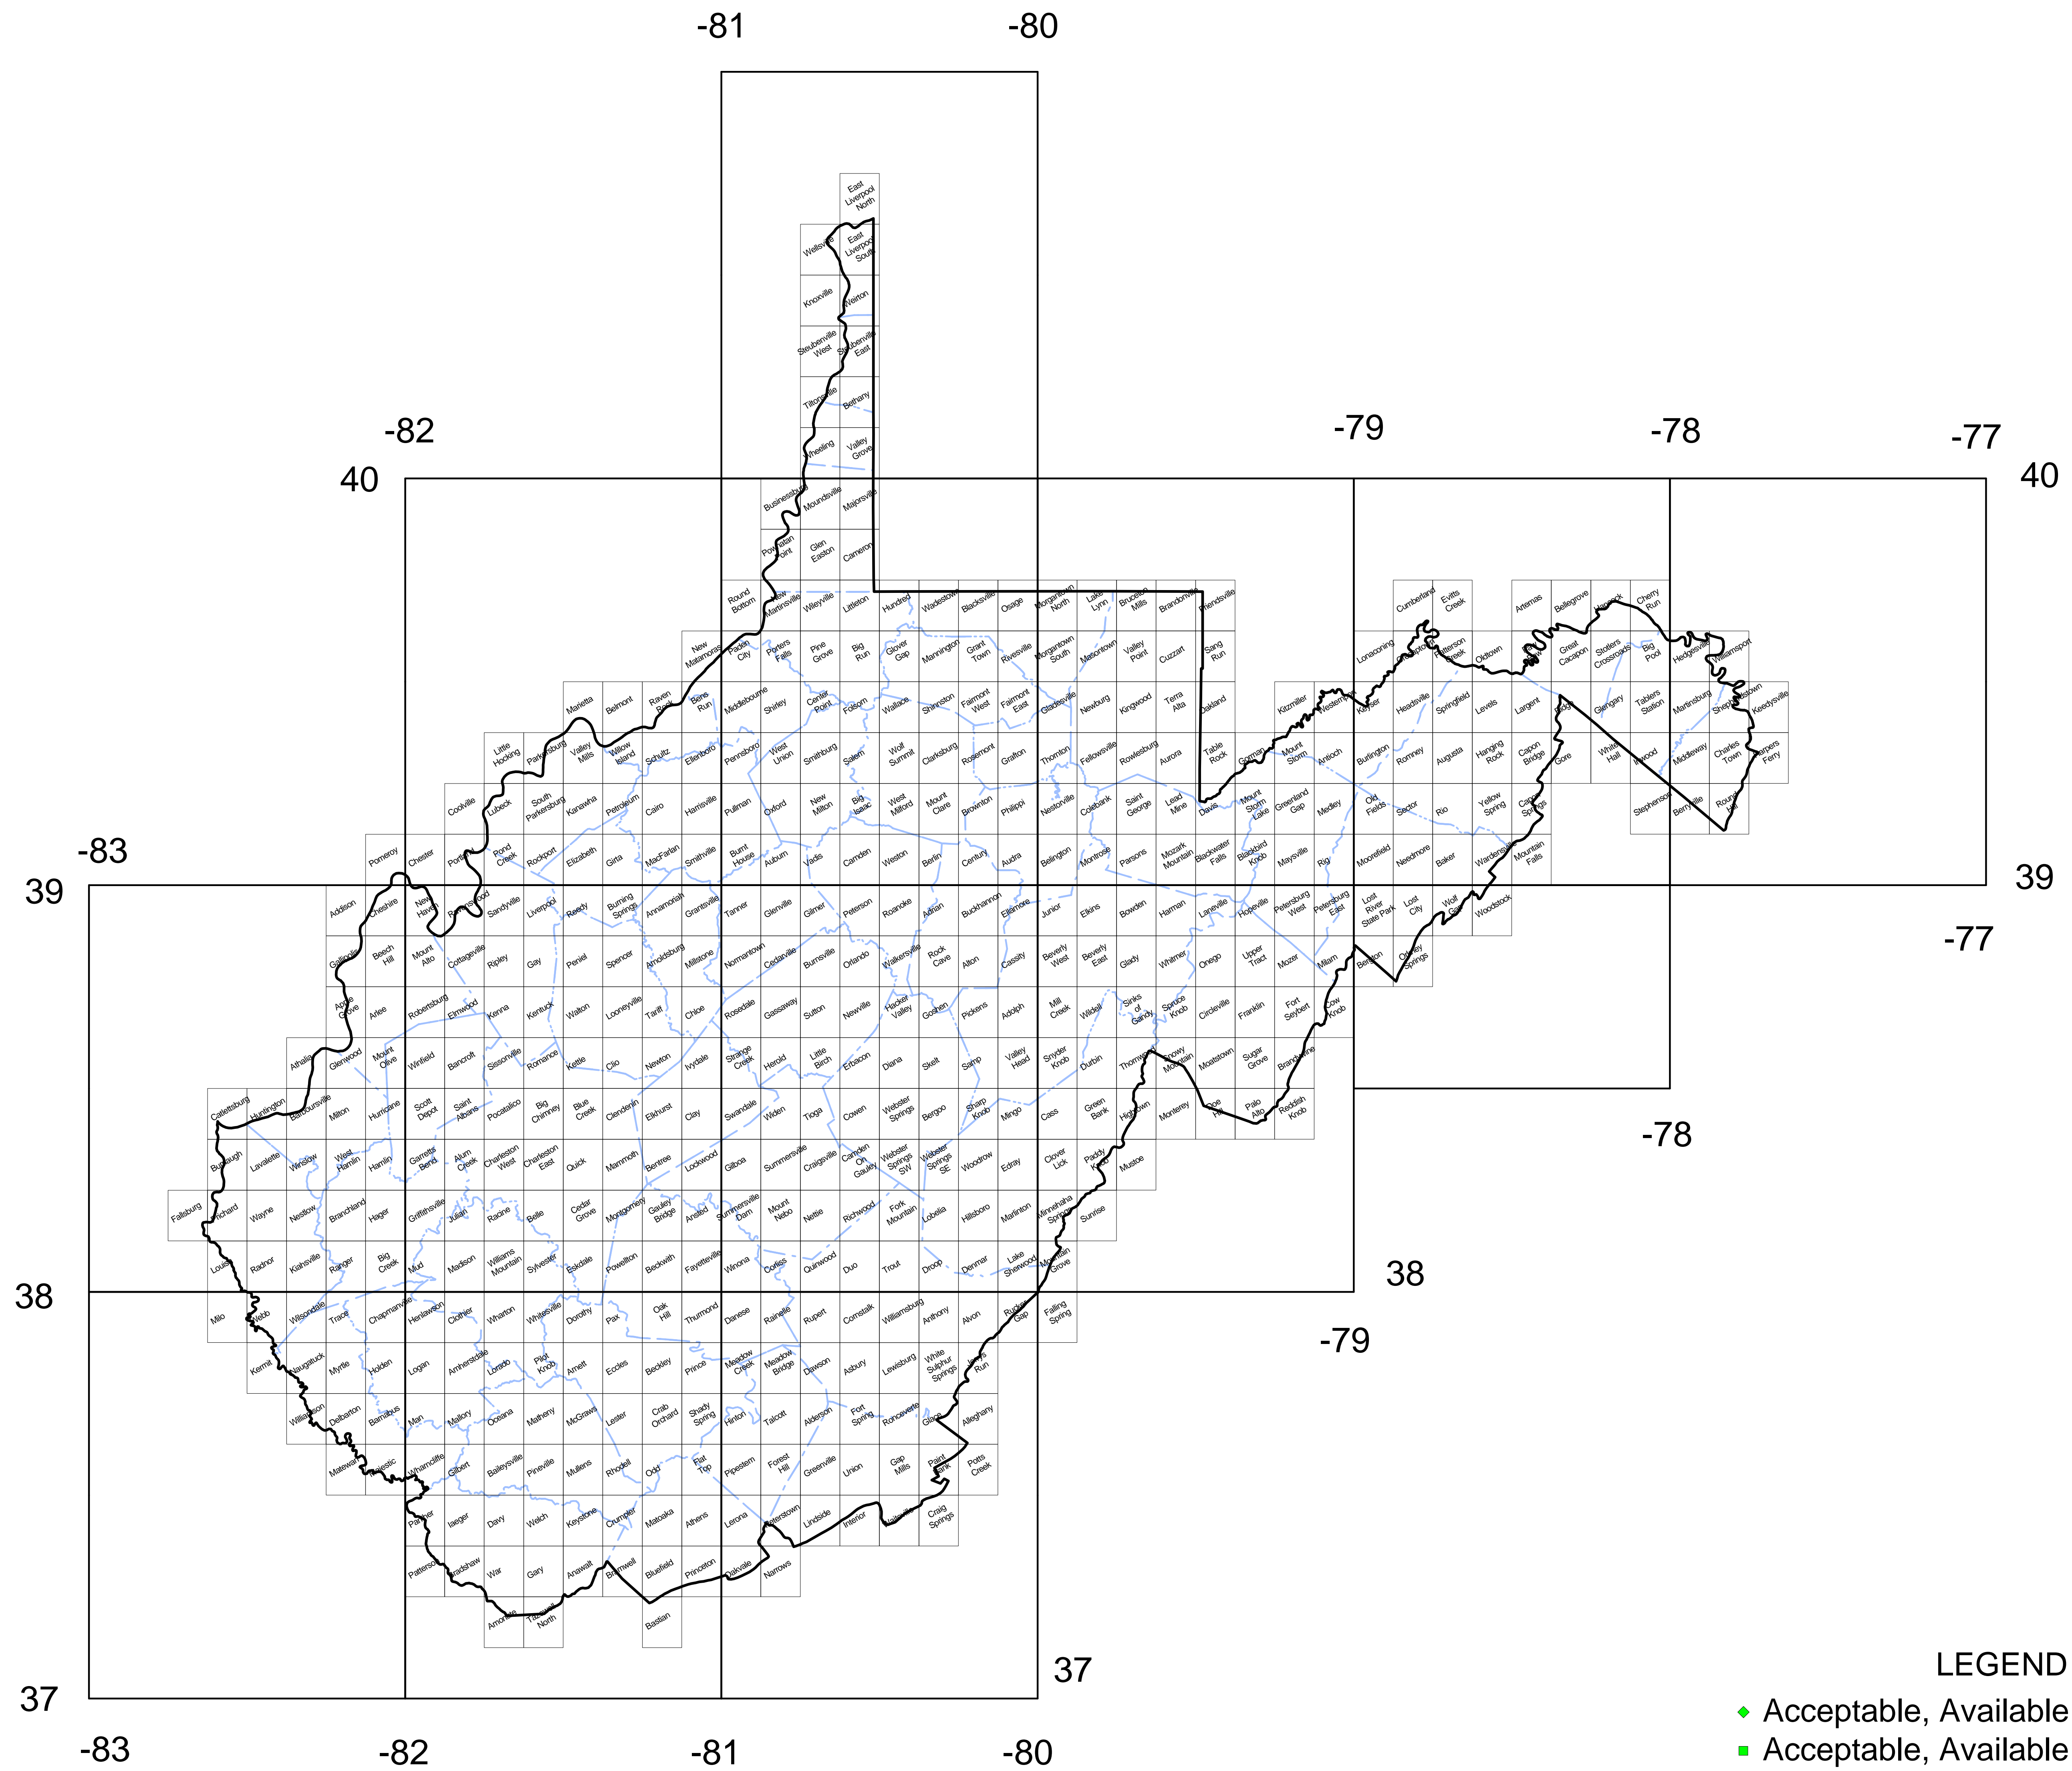

AERIAL PHOTOGRAPHY STATUS

DATA IS CURRENT AS OF 05/20/00

LEGEND

- ◆ Acceptable, Available For Sale (CIR)
- Acceptable, Available For Sale (B&W)