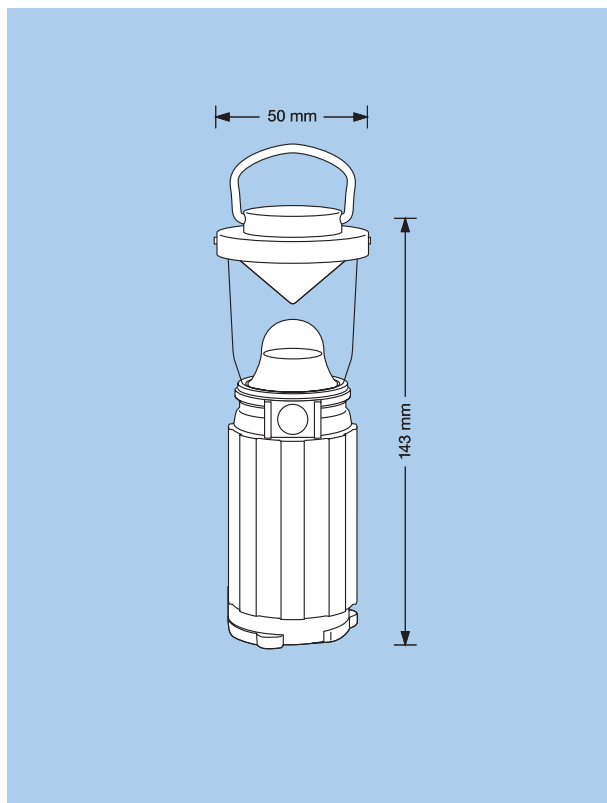

Brilliant light even in the darkest spaces. You'll always find a suitable place for the practical hanger.

All the benefits at a glance:

- The lantern with the new, high-power GOLDEN DRAGON® LED
- Two brightness levels: 100 % (full brightness) and 25 % (particularly kind to batteries, up to 100 hours of light)
- Compact and lightweight (only 112 g)
- Hanger and fold-out feet
- Low power consumption and extremely long life thanks to LED technology
- Particularly robust and shockproof

When folded out, the feet provide excellent stability.

The feet can be folded neatly back in.

The reflector provides optimum illumination by directing the bright light to the side.

Technical data

CAMPING LED	
EAN 4050300	884 943
Dimensions	143 x Ø 50 mm
Weight	112 g (excl. batteries)
Rated wattage	1,2 W
Colour	silver/blue
Standard pack	6
Batteries	4 x Mignon AA (not included)