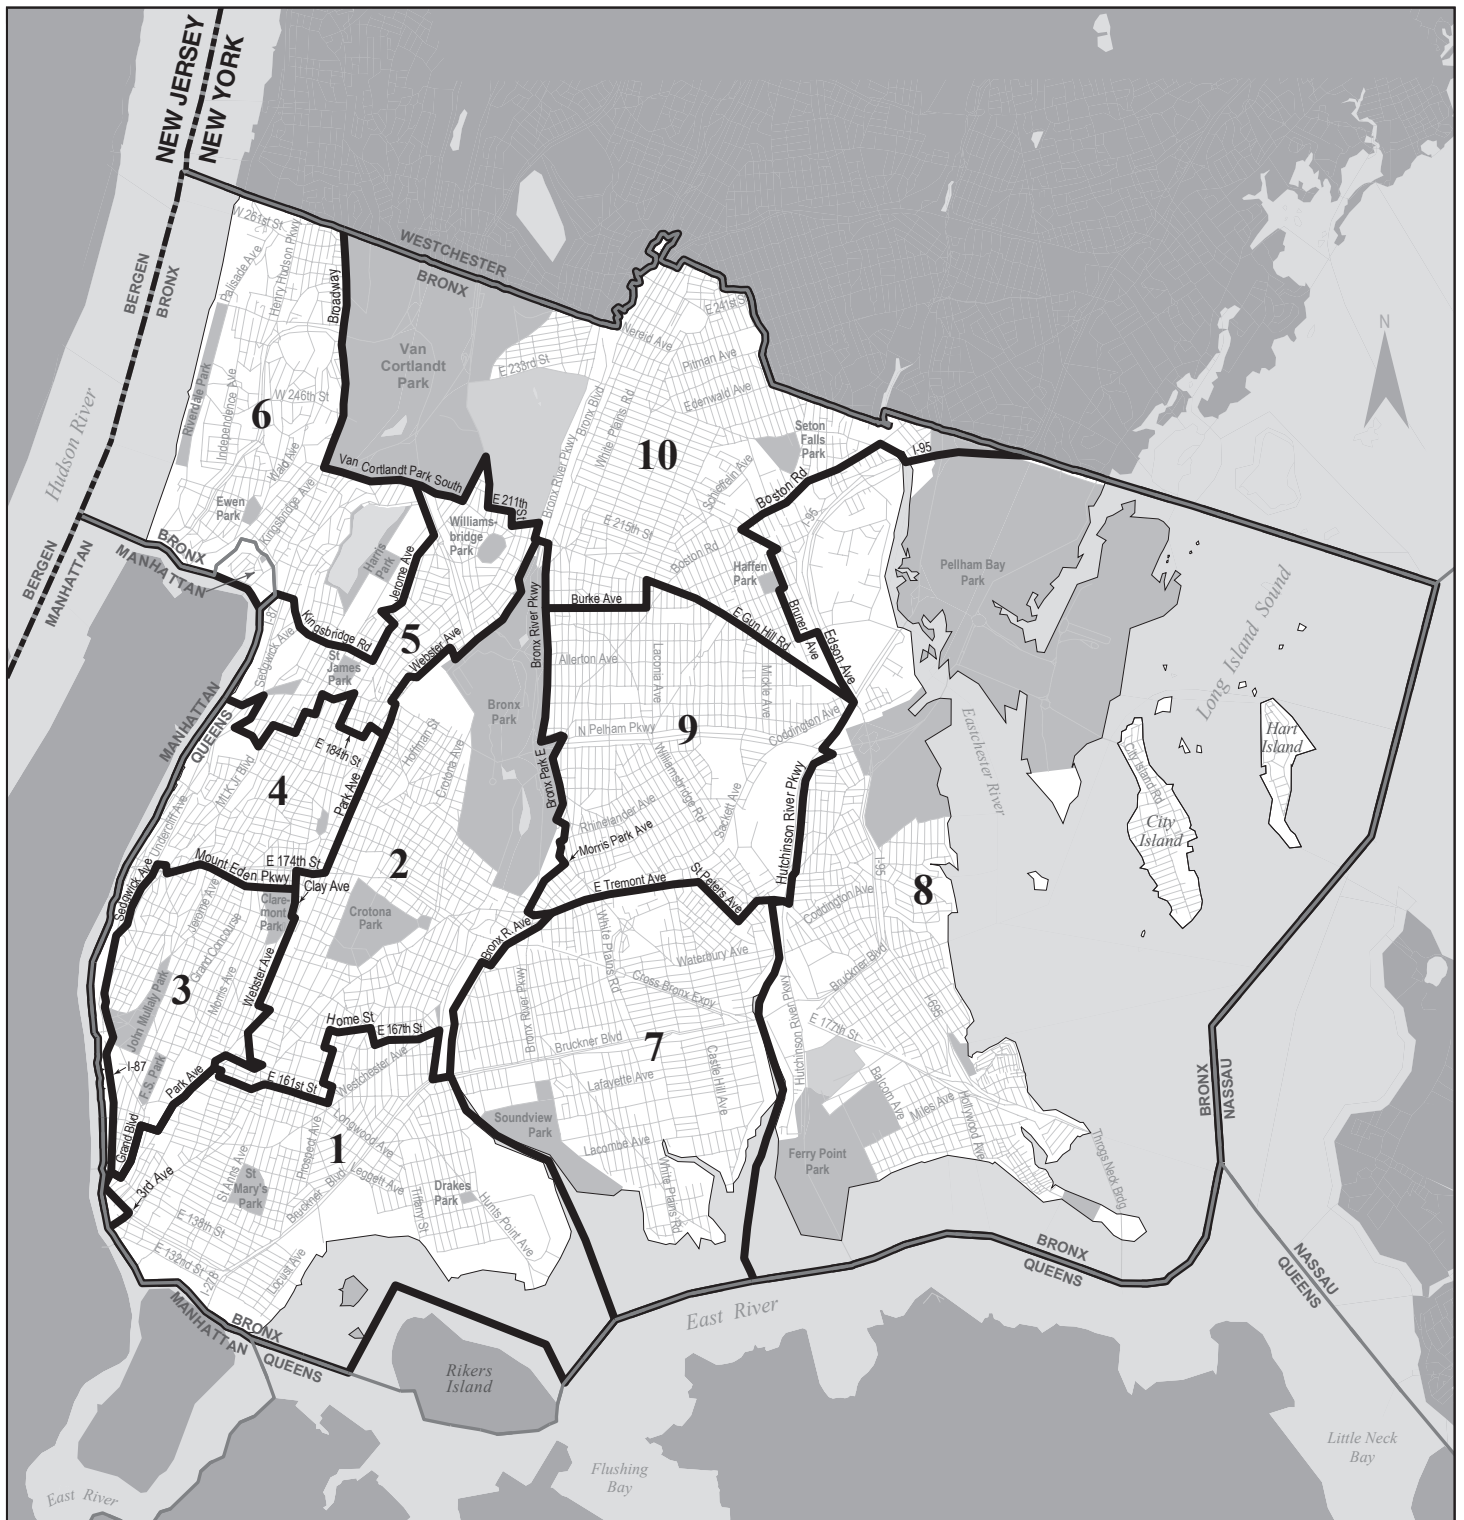

Bronx, NY (Bronx County)

Location within City

Legend

Key to Sub-Boroughs

- 01** Mott Haven/Hunts Point
- 02** Morrisania/East Tremont
- 03** Highbridge/S. Concourse
- 04** University Heights/Fordham
- 05** Kingsbridge Heights/Mosholu
- 06** Riverdale/Kingsbridge
- 07** Soundview/Parkchester
- 08** Throgs Neck/Co-op City
- 09** Pelham Parkway
- 10** Williamsbridge/Baychester

This map was created by the U.S. Census Bureau in cooperation with the City of New York, September 2004.