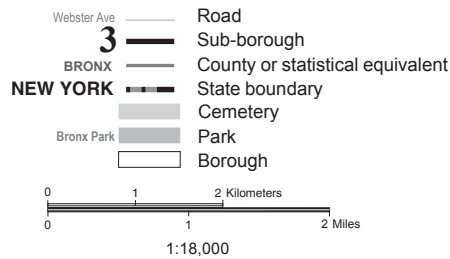

Bronx, NY (Bronx County)

Location within City

Legend

Key to Sub-Boroughs

- 01** Mott Haven/Hunts Point
- 02** Morrisania/East Tremont
- 03** Highbridge/S. Concourse
- 04** University Heights/Fordham
- 05** Kingsbridge Heights/Mosholu
- 06** Riverdale/Kingsbridge
- 07** Soundview/Parkchester
- 08** Throgs Neck/Co-op City
- 09** Pelham Parkway
- 10** Williamsbridge/Baychester

This map was created by the U.S. Census Bureau in cooperation with the City of New York, September 2004.