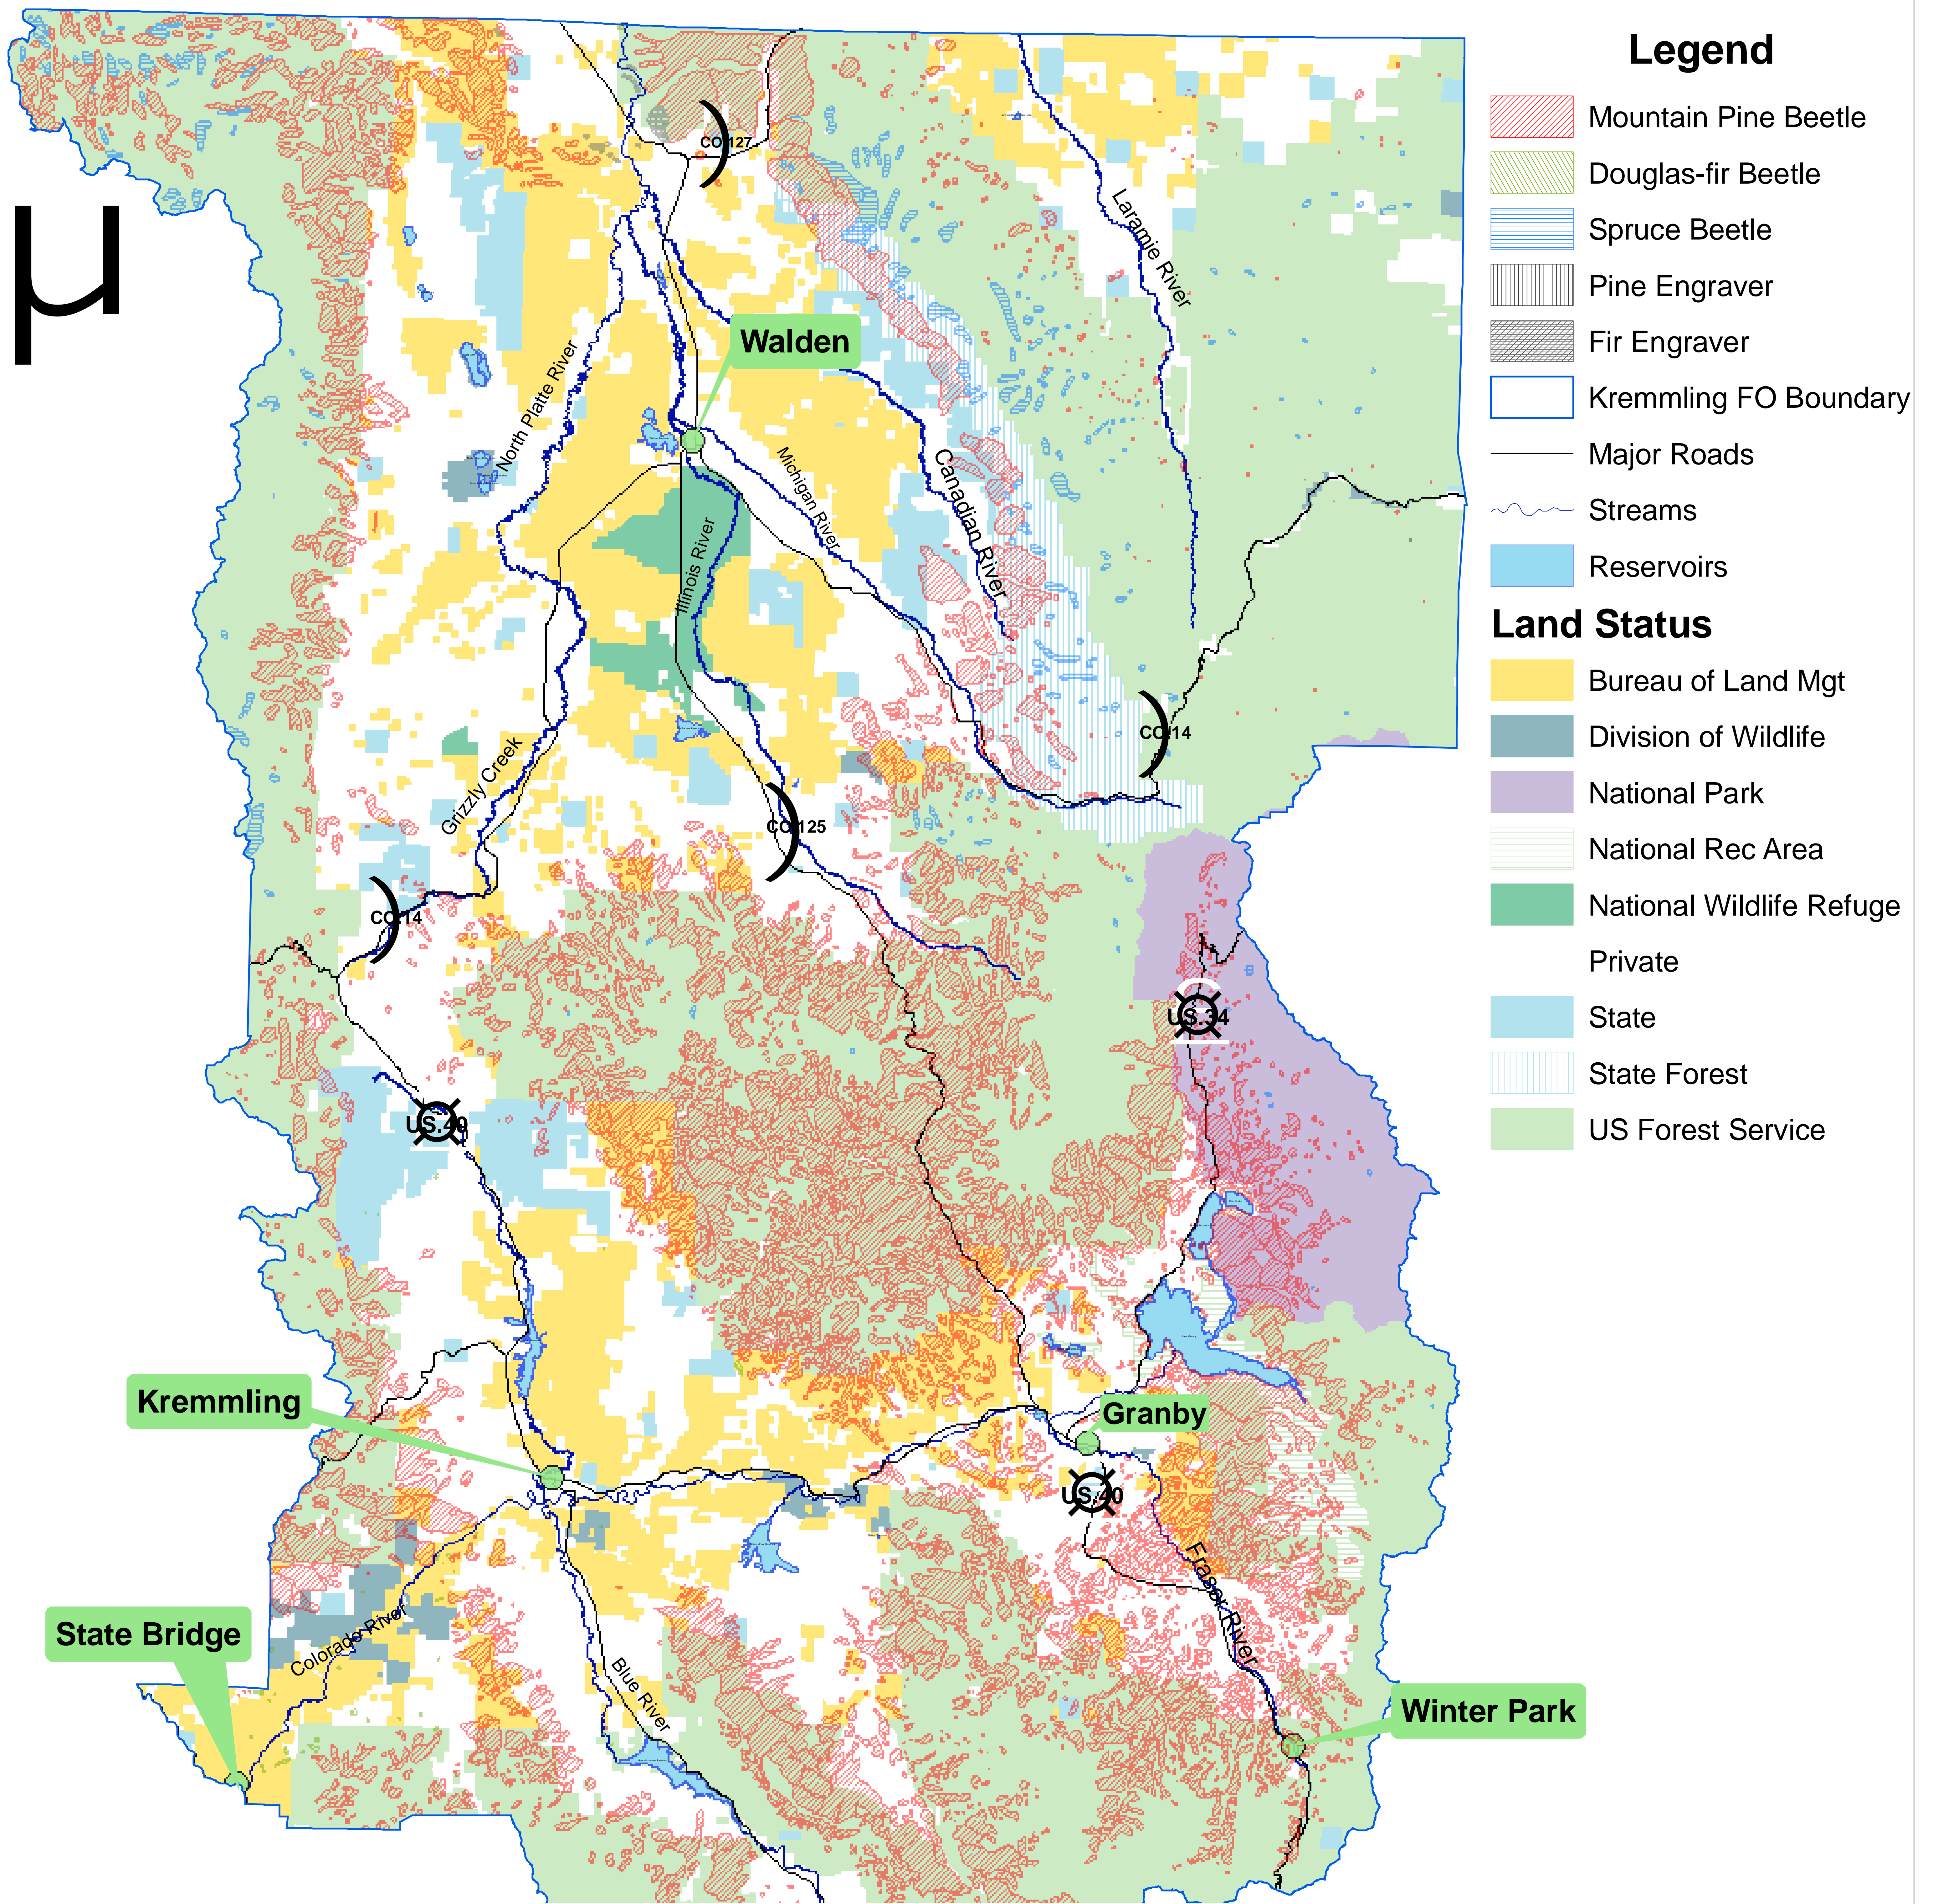

Beetle Kill 2006

Legend

- Mountain Pine Beetle
- Douglas-fir Beetle
- Spruce Beetle
- Pine Engraver
- Fir Engraver
- Kremmling FO Boundary
- Major Roads
- Streams
- Reservoirs

Land Status

- Bureau of Land Mgt
- Division of Wildlife
- National Park
- National Rec Area
- National Wildlife Refuge
- Private
- State
- State Forest
- US Forest Service

U.S. DEPARTMENT OF THE INTERIOR
Bureau of Land Management
Kremmling Field Office
2007

0 5 10 20 Miles

1:170,000

No warranty is made by the Bureau of Land Management as to the accuracy, reliability, or completeness of these data for individual or aggregate use with other data.