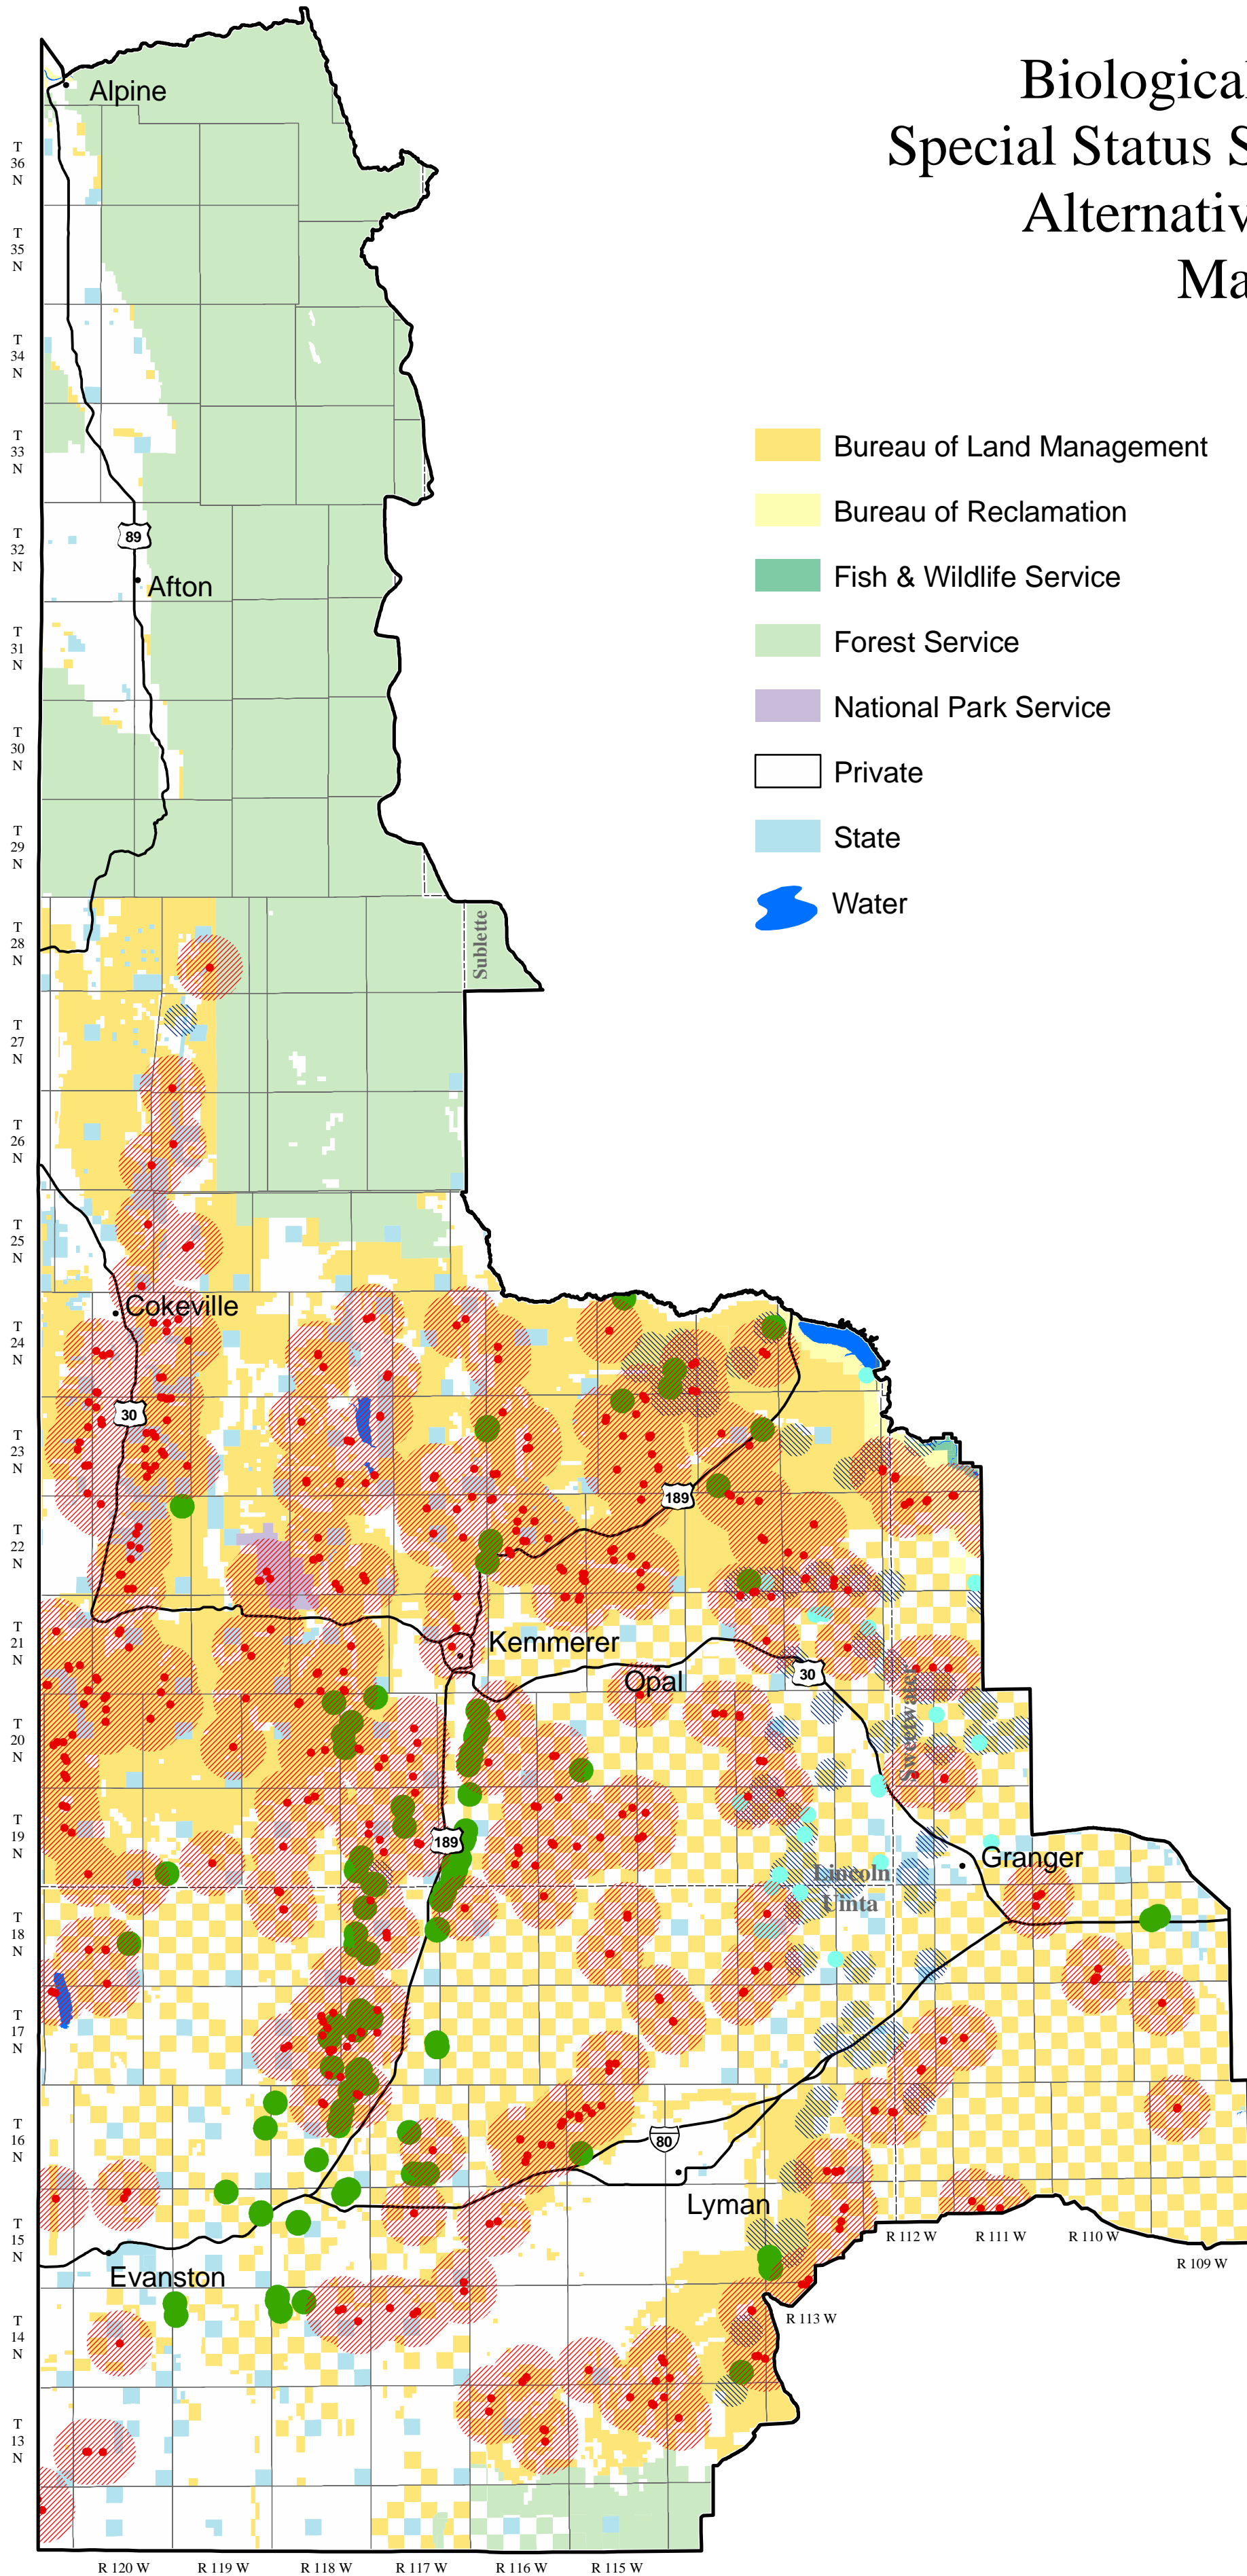

Biological Resources Special Status Species - Wildlife Alternatives A and C Map 24

- Bureau of Land Management
- Bureau of Reclamation
- Fish & Wildlife Service
- Forest Service
- National Park Service
- Private
- State
- Water

- Greater Sage-Grouse Lek (1/4 mile buffer)
- Greater Sage-Grouse Lek (2 mile buffer)
- Raptor Nest (1/2 mile buffer)
- Raptor Nest (3/4 mile buffer)
- Raptor Nest (1 mile buffer)

Note: Data for the following species are not available.

Grizzly bear, Canada lynx, Gray wolf, White-faced ibis, Trumpeter swan, Long-billed cuckoo, Mountain plover, Loggerhead shrike, Sage thrasher, Brewer's sparrow, Sage sparrow, Long-eared myotis, Pygmy rabbit, White-tailed prairie dog, Idaho pocket gopher, Black-footed ferret, Northern leopard frog, Great Basin spadefoot, Boreal toad, Spotted frog, Tiger salamander

NO WARRANTY IS MADE BY THE BUREAU OF LAND MANAGEMENT FOR USE OF THE DATA FOR PURPOSES NOT INTENDED BY BLM.
Note: Management decisions depicted only apply to identified BLM-administered lands.
August 2008