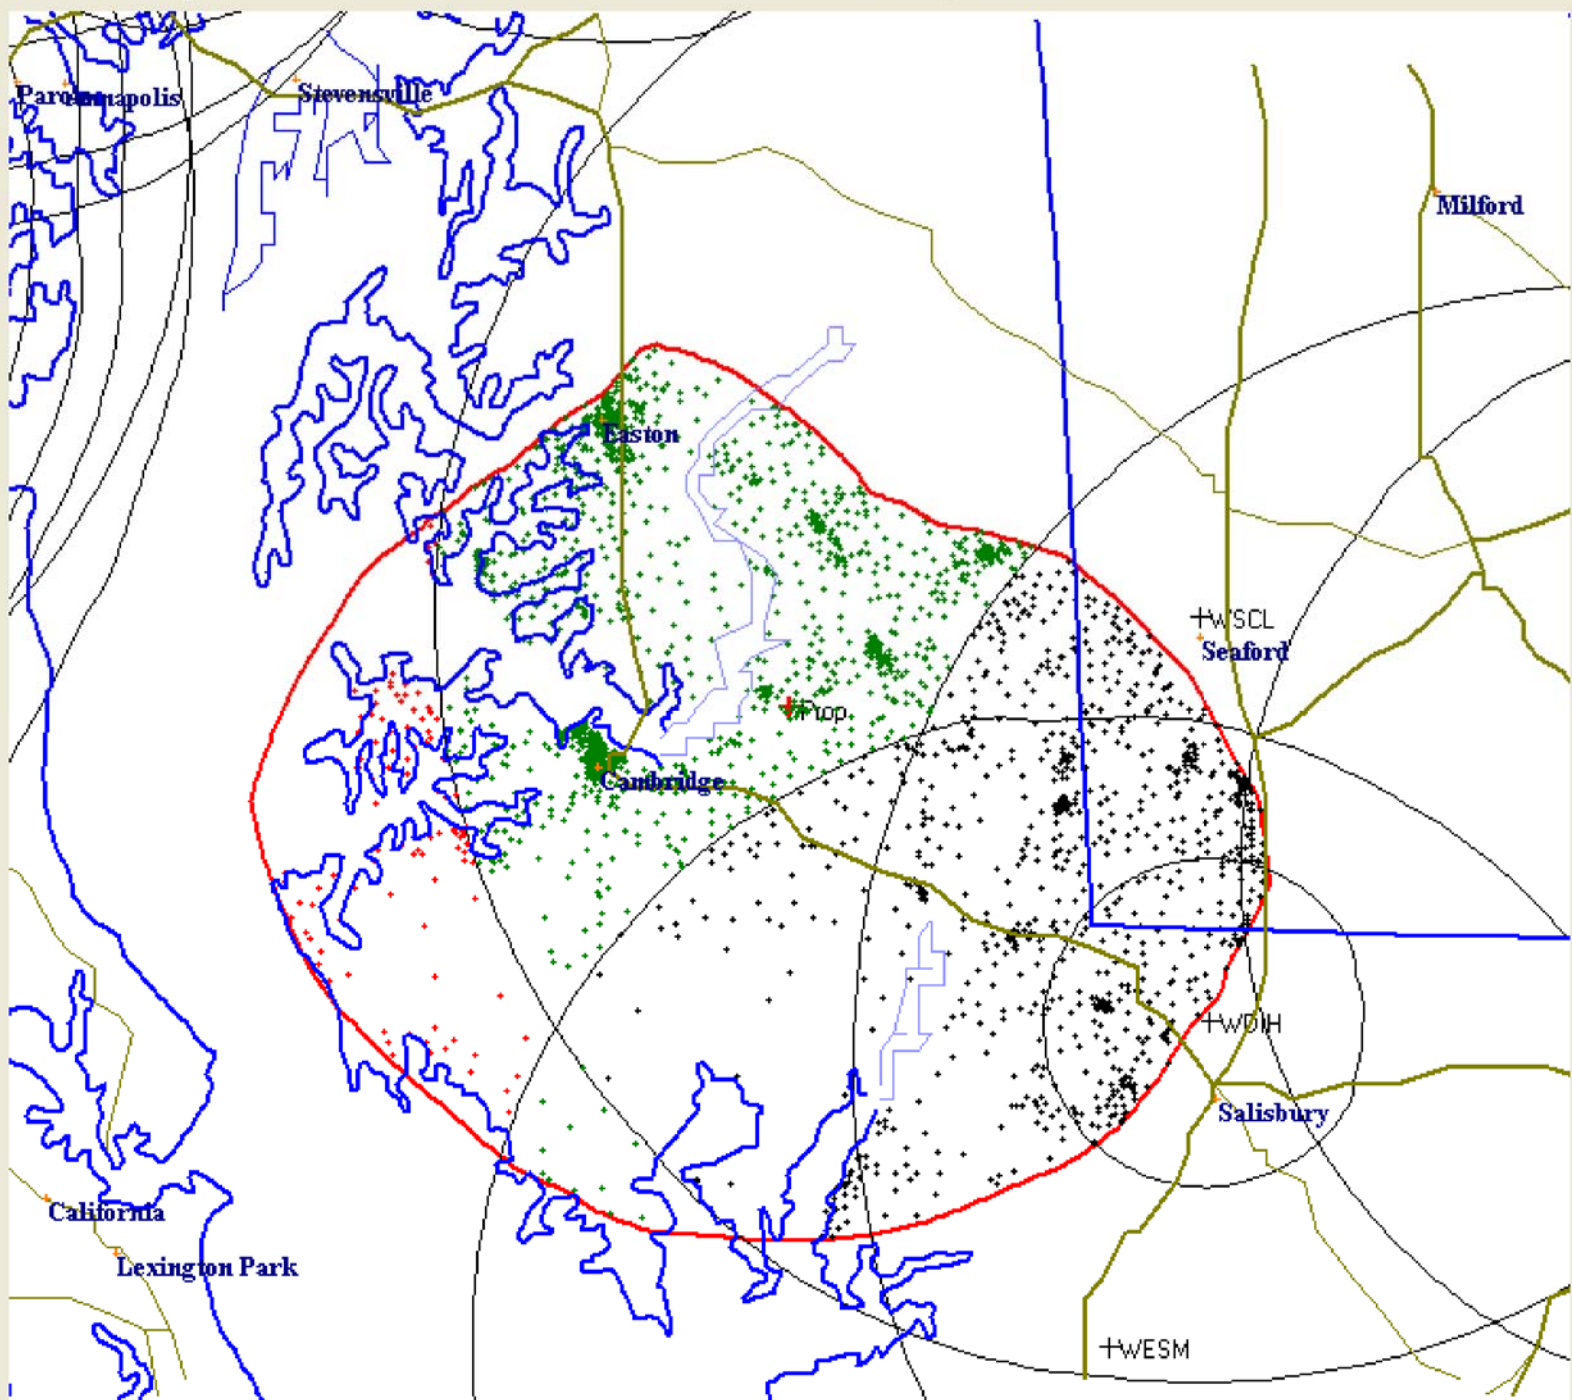

White Space Calculation for Church Creek, MD

ChanCI	Status	Call	City	St	Owner	FacID	Dist	Az
202B	CP	WRAU.C	Ocean City	MD	Exec. Comm. Of Bd. Of T...	81959	60.64	113
208B	LIC	WSC	Salisbury	MD	Salisbury University Foun...	58660	28.48	78
212A	LIC	WDIH	Salisbury	MD	Salisbury Educational B/...	58655	35.54	127
214B1	LIC	WSDL	Ocean City	MD	Salisbury University Foun...	83090	67.35	99
217B	LIC	WESM	Princess Anne	MD	University Of Maryland, E...	69082	48.33	153

Distance (km)

Hide Unused Sts

Hide Zeros

Receiving First NCE Service: 2022 / 80650 (2.51%)
 Receiving 2nd NCE Service: 51362 / 80650 (63.69%)
 Total New Service: 53384 / 80650 (66.19%)