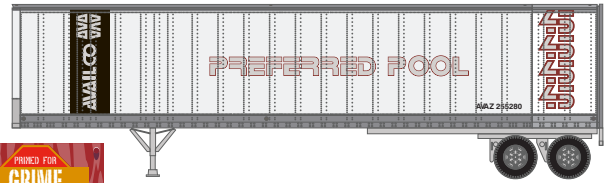

Availco

ATH16088 AVAZ #255280
ATH16089 AVAZ #257251
ATH16090 AVAZ #259000

Era: 1980s+