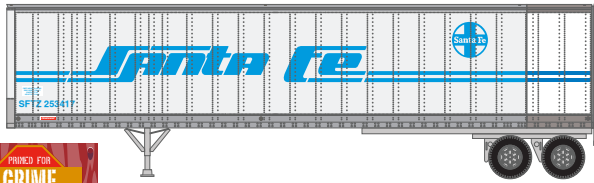

RTR HO 45' Fruehauf Z-Van Trailer

Announced 02.26.21
Orders Due: 03.26.21
ETA: March 2022

Santa Fe

ATH16085 SF #253417
ATH16086 SF #253455
ATH16087 SF #254006

Era: 1980s+