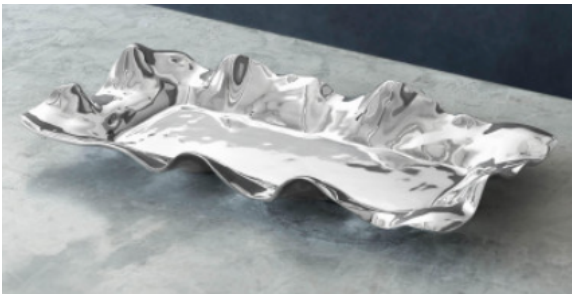

\$149 – 5x7 Soho Frame (43746)

\$159 – Claire Oval Bowl Lg (7530)

\$145 – Vento Long Oval Tray (6208)

\$145 – Vento Rectangle Long Tray (6570)

\$295 – Vento Lola Round Platter XL (6237)

\$22 – Organic Pearl Spreader (2) (73791)

\$65 – Alegria Melamine Ice Bucket White (80479)

\$10 – Alegria Melamine Bowl Mini White (3) (79915)

\$65 – Alegria Melamine Bowl Lg White (79914)

\$44 – Alegria Melamine Bowl Md White (80411)

\$24 – Alegria Melamine Bowl Sm White (80410)

\$47 – Alegria Melamine Double Dip Bowl White (79353)

\$42 – Alegria Melamine Baguette Platter Md White (83059)

\$56 – Alegria Melamine Oval Tray Lg White (82395)

\$71 – Alegria Melamine Tray White (79916)