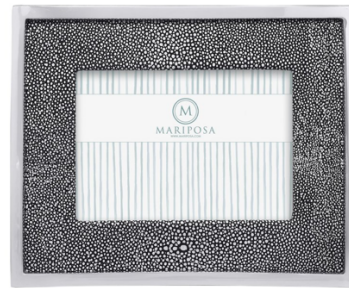

\$21 – Alegria Melamine Serving Set White (79917)

\$104 – Organic Pearl Baguette Tray (63390)

Mariposa

\$118 – 8x10 Pearl Frame (53095)

\$154 – Pearl Wavy Chip & Dip (56241)

\$18 – Pearl Spreader (2) (297)

\$50 – Pearl Cocktail Napkin Box (2) (69759)

\$51 – Pearl Serving Set (32704)

\$350 – Pearl Double Ice Bucket (20372)

\$124 – 5x7 Teal Leather & Silver Frame (85042)

\$125 – 5x7 Shagreen Leather & Silver Frame (7002SH)

Michael Aram

\$115 – 5x7 Laurel Frame (79628)

\$150 – 8x10 Laurel Frame (79629)

\$195 – Ripple Effect Wine Decanter (74294)

\$125 – 5x7 Calla Lily Frame

Simon Pearce

\$195 – 5x7 Woodbury Frame Vertical (66417)