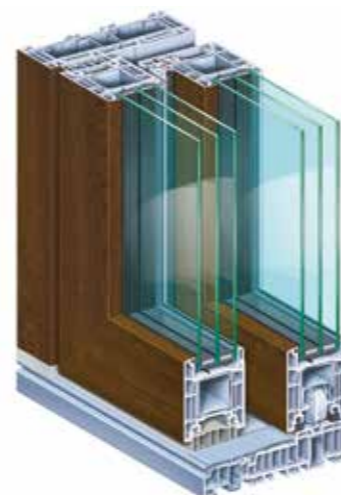

Modern architecture fascinates by large glass surfaces.

MORE LIGHT. MORE COMFORT. MORE VIEW.

Look forward to a new, generous feeling of comfort and living.

Fulfil your dream of bright living spaces flooded with light: With the innovative lift/sliding door system PremiDoor 76. Be it green garden or urban skyline – with PremiDoor 76 you can bring the outside world into your living environment thanks to the extensive glazed areas. This modern, barrier-free system is further enhanced by its excellent handling ease and thermal insulation. Whether new build or renovation: The PremiDoor 76 lift/sliding door system offers you the perfect solution. Get the new freedom for your home.

You want maximum performance for thermal and sound insulation and maximum protection against forced entry? Then PremiDoor 76 is the right choice for you. You get either the classic version of the lift/sliding door system or the PremiDoor 76 Lux architectural variant for even more passage of light. Here the sash profile can be reduced by the intelligent construction, which in turn allows an extremely slim profile and even larger glazed areas and higher solar energy gains.

ALWAYS THE BEST CHOICE.

PremiDoor 76 and PremiDoor 76 Lux.

PremiDoor 76

- | | | |
|---|---|---|
| ✓ | Maximum installation height of 2.60 m | ✓ |
| ✓ | Glazing options up to 50 mm | ✓ |
| ✓ | Optimal thermal insulation up to 1.4 W/(m ² K) as standard | ✓ |
| ✓ | Protection against forced entry up to RC2 | ✓ |
| ✓ | Barrier free threshold | ✓ |
| | considerably greater passage of light through reduced sash profile | ✓ |