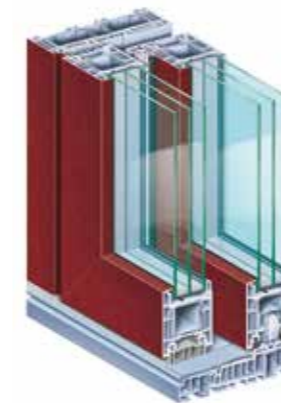

PremiDoor 76

✓	Classic white	✓
✓	Laminated in wood grains	✓
✓	Laminated in plain colours	✓
✓	Laminated in metallic colours	✓
✓	AluClip	✓
✓	proCoverTec	✓