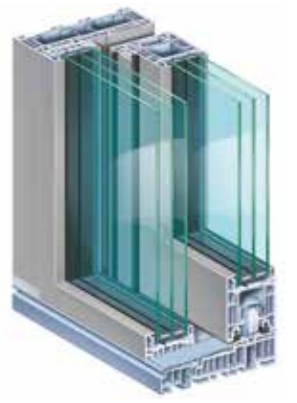

PremiDoor 76 Lux