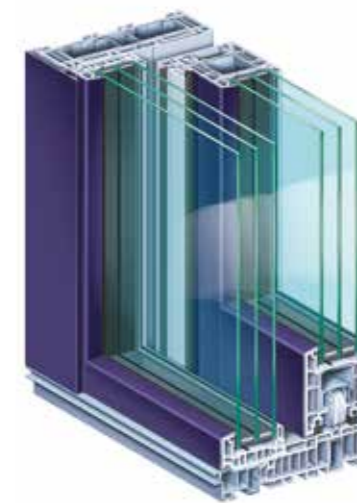

PremiDoor 76 Lux