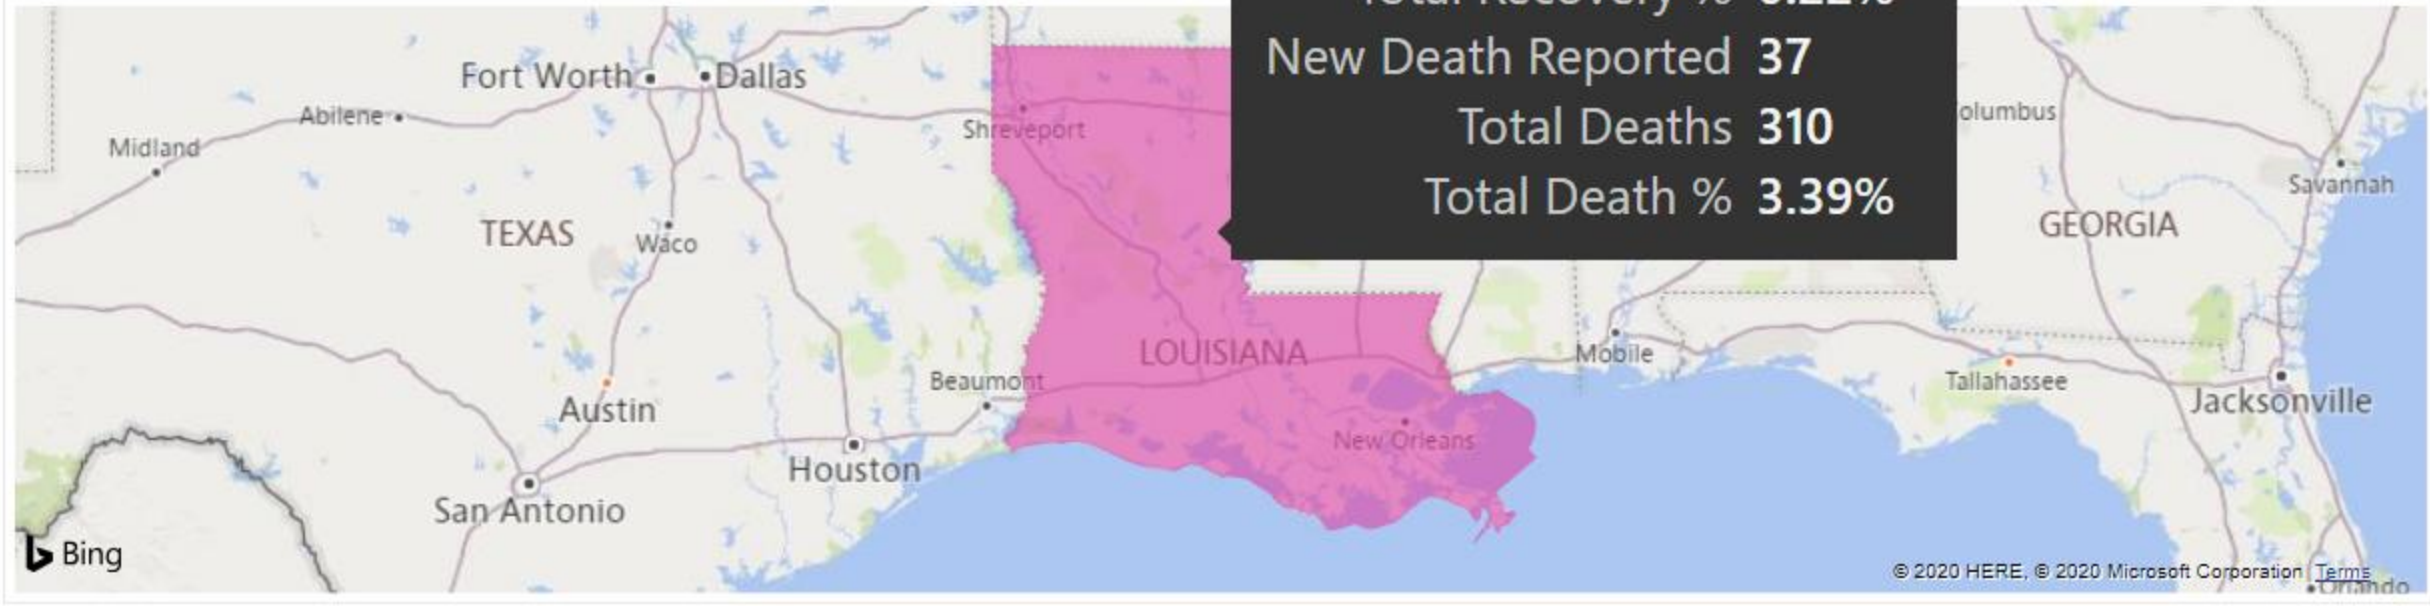

New Cases	Total Cases	Total Active Cases	Total Active %
2,726	9,150	8,820	96.39%

Total Recovery	Total Deaths	Total Death %
20	310	3.39%

State Code **LA**
New Cases Reported **2,726**
Total Cases Reported **9,150**
Total Active Cases **8,820**
Total Active % **96.39%**
Total Recovery **20**
Total Recovery % **0.22%**
New Death Reported **37**
Total Deaths **310**
Total Death % **3.39%**

New Cases Reported, Total Cases Reported, Total Active Cases Reported, Total Deaths and T