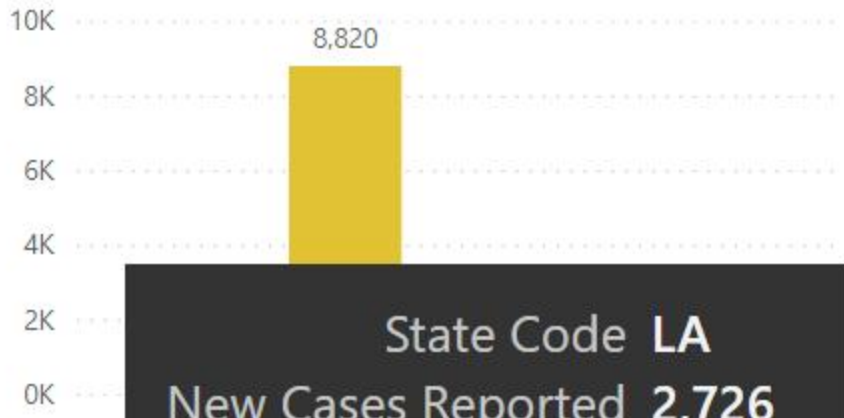

Total Active Cases Total Recovery Total Deaths