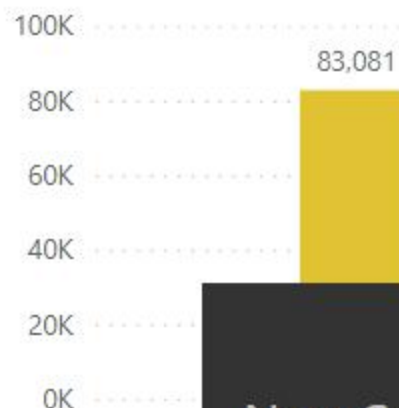

83,081

- Total Active %
- Total Recovery...
- Total Death %