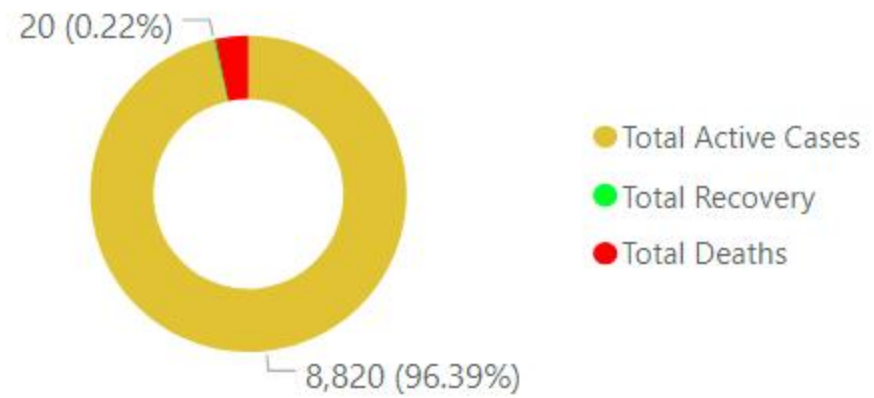

9,150

Total Cases Reported

LA

04/01/2020
Previous Date
04/02/2020
As Of Date