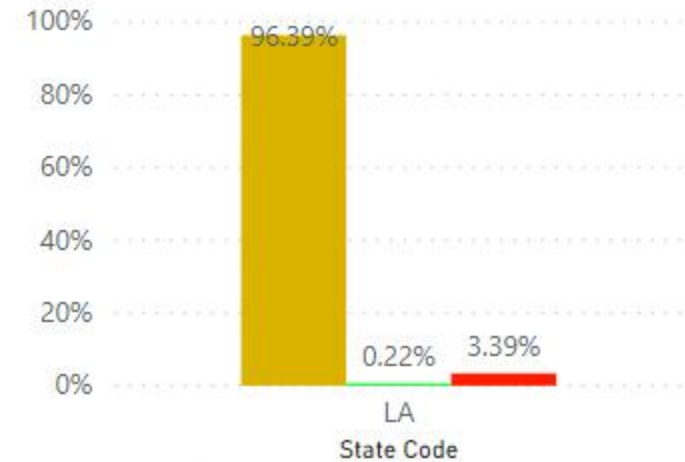

LA

04/01/2020
Previous Date
04/02/2020
As Of Date

Total Active Cases Total Recovery Total Deaths

9,150

Total Cases Reported

Total Active % Total Recovery... Total Death %

New Cases	Total Cases	Total Active Cases	Total Active %
2,726	9,150	8,820	96.39%