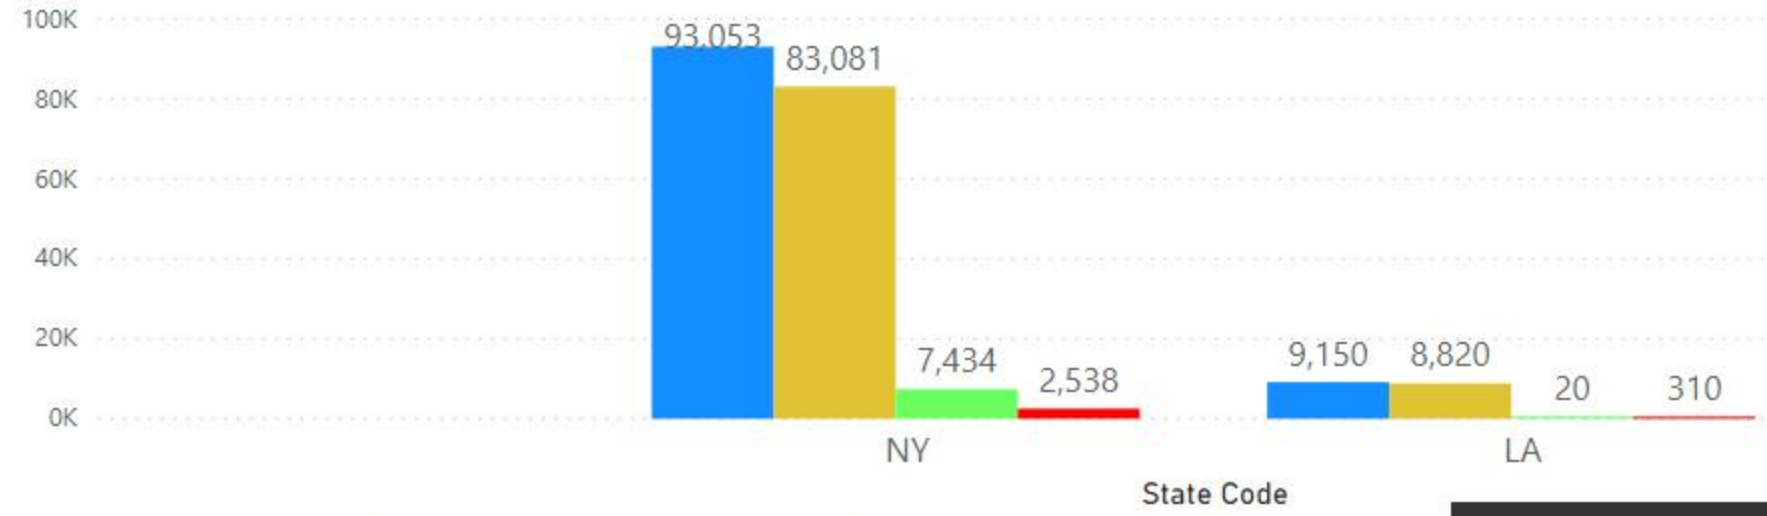

State Code

- LA
- NY

● Total Cases Reported
● Total Active Cases
● Total Recovery
● Total Deaths