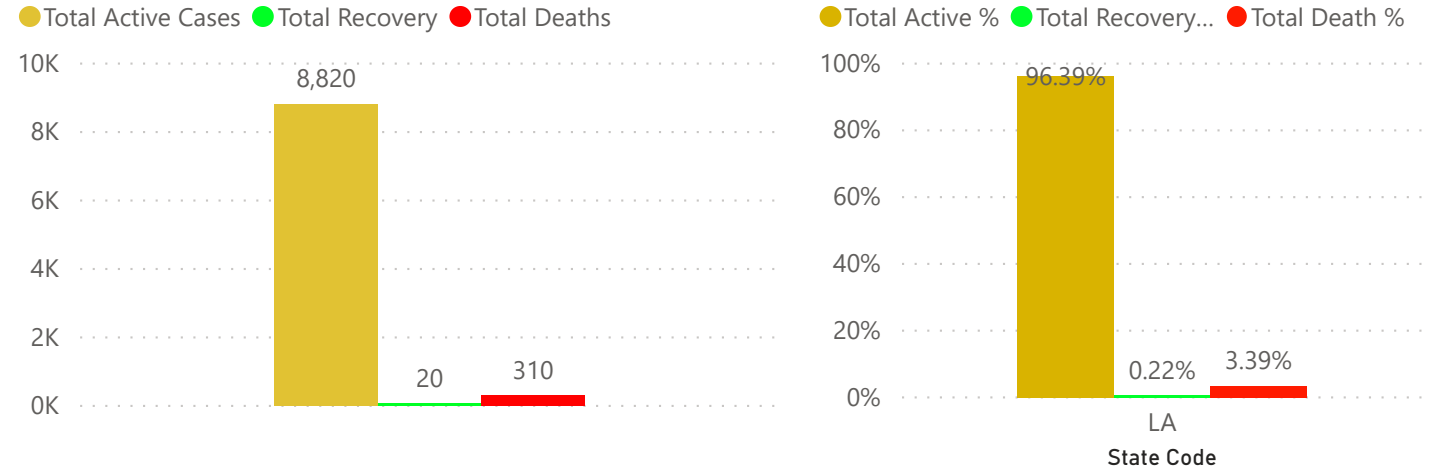

Only the States with the highest number of cases will be shown:

LA

New Cases Reported, Total Cases Reported, Total Active Cases, Total Active %, Total Recovery, Total Recovery %, New Death Reported, Total Deaths and Total Death % by State Code

LA

04/01/2020
Previous Date
04/02/2020
As Of Date

9,150

Total Cases Reported

9,150

Total Cases Reported

New Cases	Total Cases	Total Active Cases	Total Active %
2,726	9,150	8,820	96.39%

Total Recovery	Total Recovery %	New Deaths	Total Deaths	Total Death %
20	0.22%	37	310	3.39%