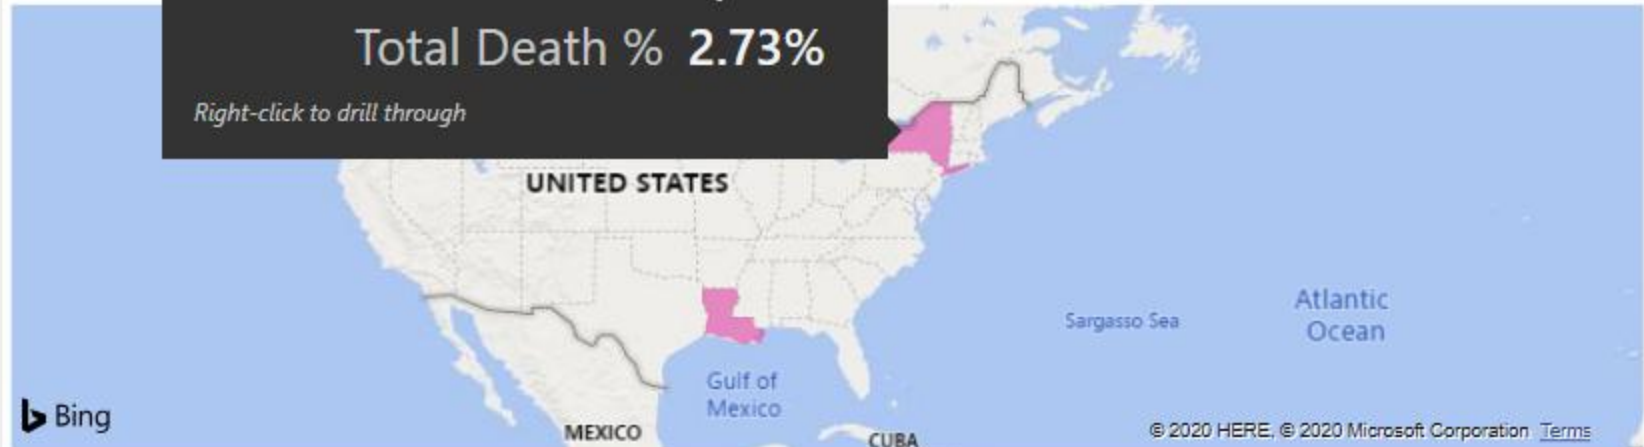

04/01/2020
Previous Date
04/02/2020
As Of Date

New Cases	Total Cases
11,878	102,203
Total Recovery	Total Recovery %
7,454	

State Code NY

New Cases Reported **9,152**

Total Cases Reported **93,053**

Total Active Cases **83,081**

Total Active % **89.28%**

Total Recovery **7,434**

Total Recovery % **7.99%**

New Death Reported **319**

Total Deaths **2,538**

Total Death % **2.73%**

Right-click to drill through

20
310
Death%
2.79%

New Case Recovery