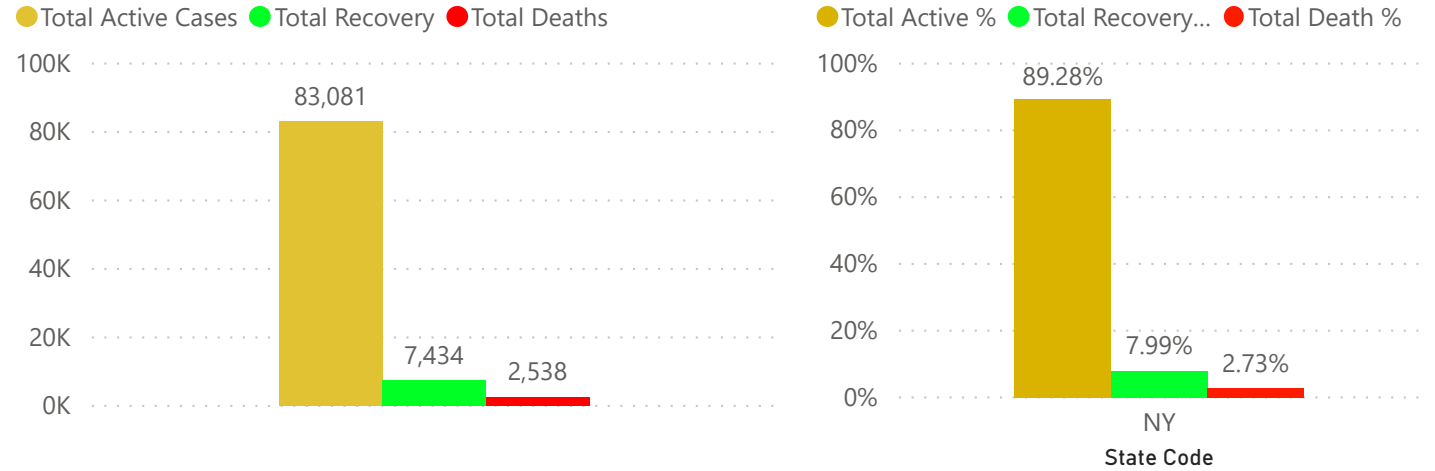

Only the States with the highest number of cases will be shown:

NY

New Cases Reported, Total Cases Reported, Total Active Cases, Total Active %, Total Recovery, Total Recovery %, New Death Reported, Total Deaths and Total Death % by State Code

NY

04/01/2020
Previous Date
04/02/2020
As Of Date

93,053

Total Cases Reported

93,053

Total Cases Reported

New Cases	Total Cases	Total Active Cases	Total Active %
9,152	93,053	83,081	89.28%

Total Recovery	Total Recovery %	New Deaths	Total Deaths	Total Death %
7,434	7.99%	319	2,538	2.73%