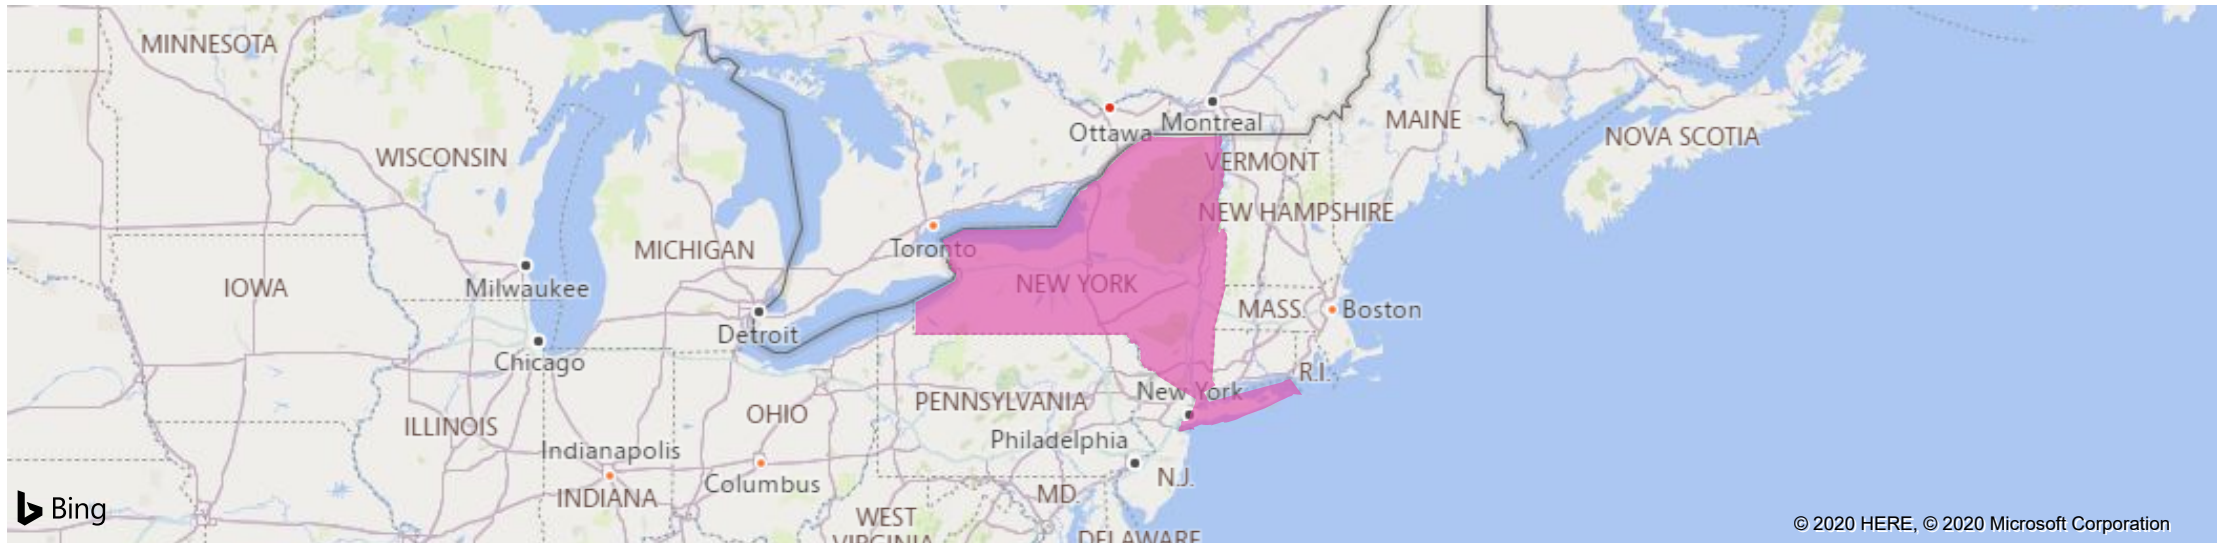

New Cases	Total Cases	Total Active Cases	Total Active %
9,152	93,053	83,081	89.28%

Total Recovery	Total Recovery %	New Deaths	Total Deaths	Total Death %
7,434	7.99%	319	2,538	2.73%

New Cases Reported, Total Cases Reported, Total Active Cases, Total Active %, Total Recovery, Total Recovery %, New Death Reported, Total Deaths and Total Death % by State Code