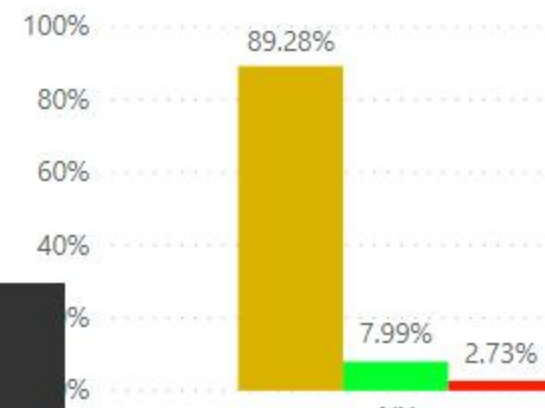

93,053

Total Cases Reported

- Total Active Cases
- Total Recovery
- Total Deaths

83,081

- Total Active %
- Total Recovery...
- Total Death %

89.28%

7.99%

2.73%