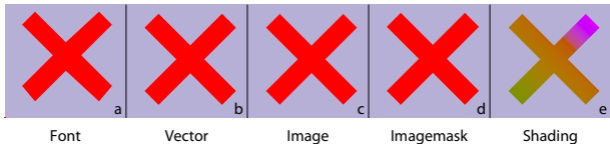

GWG 7.0 - Use of embedded profile in output intent

OutputConditionIdentifier = "FOGRA27" (ISO Coated)

Profile 1