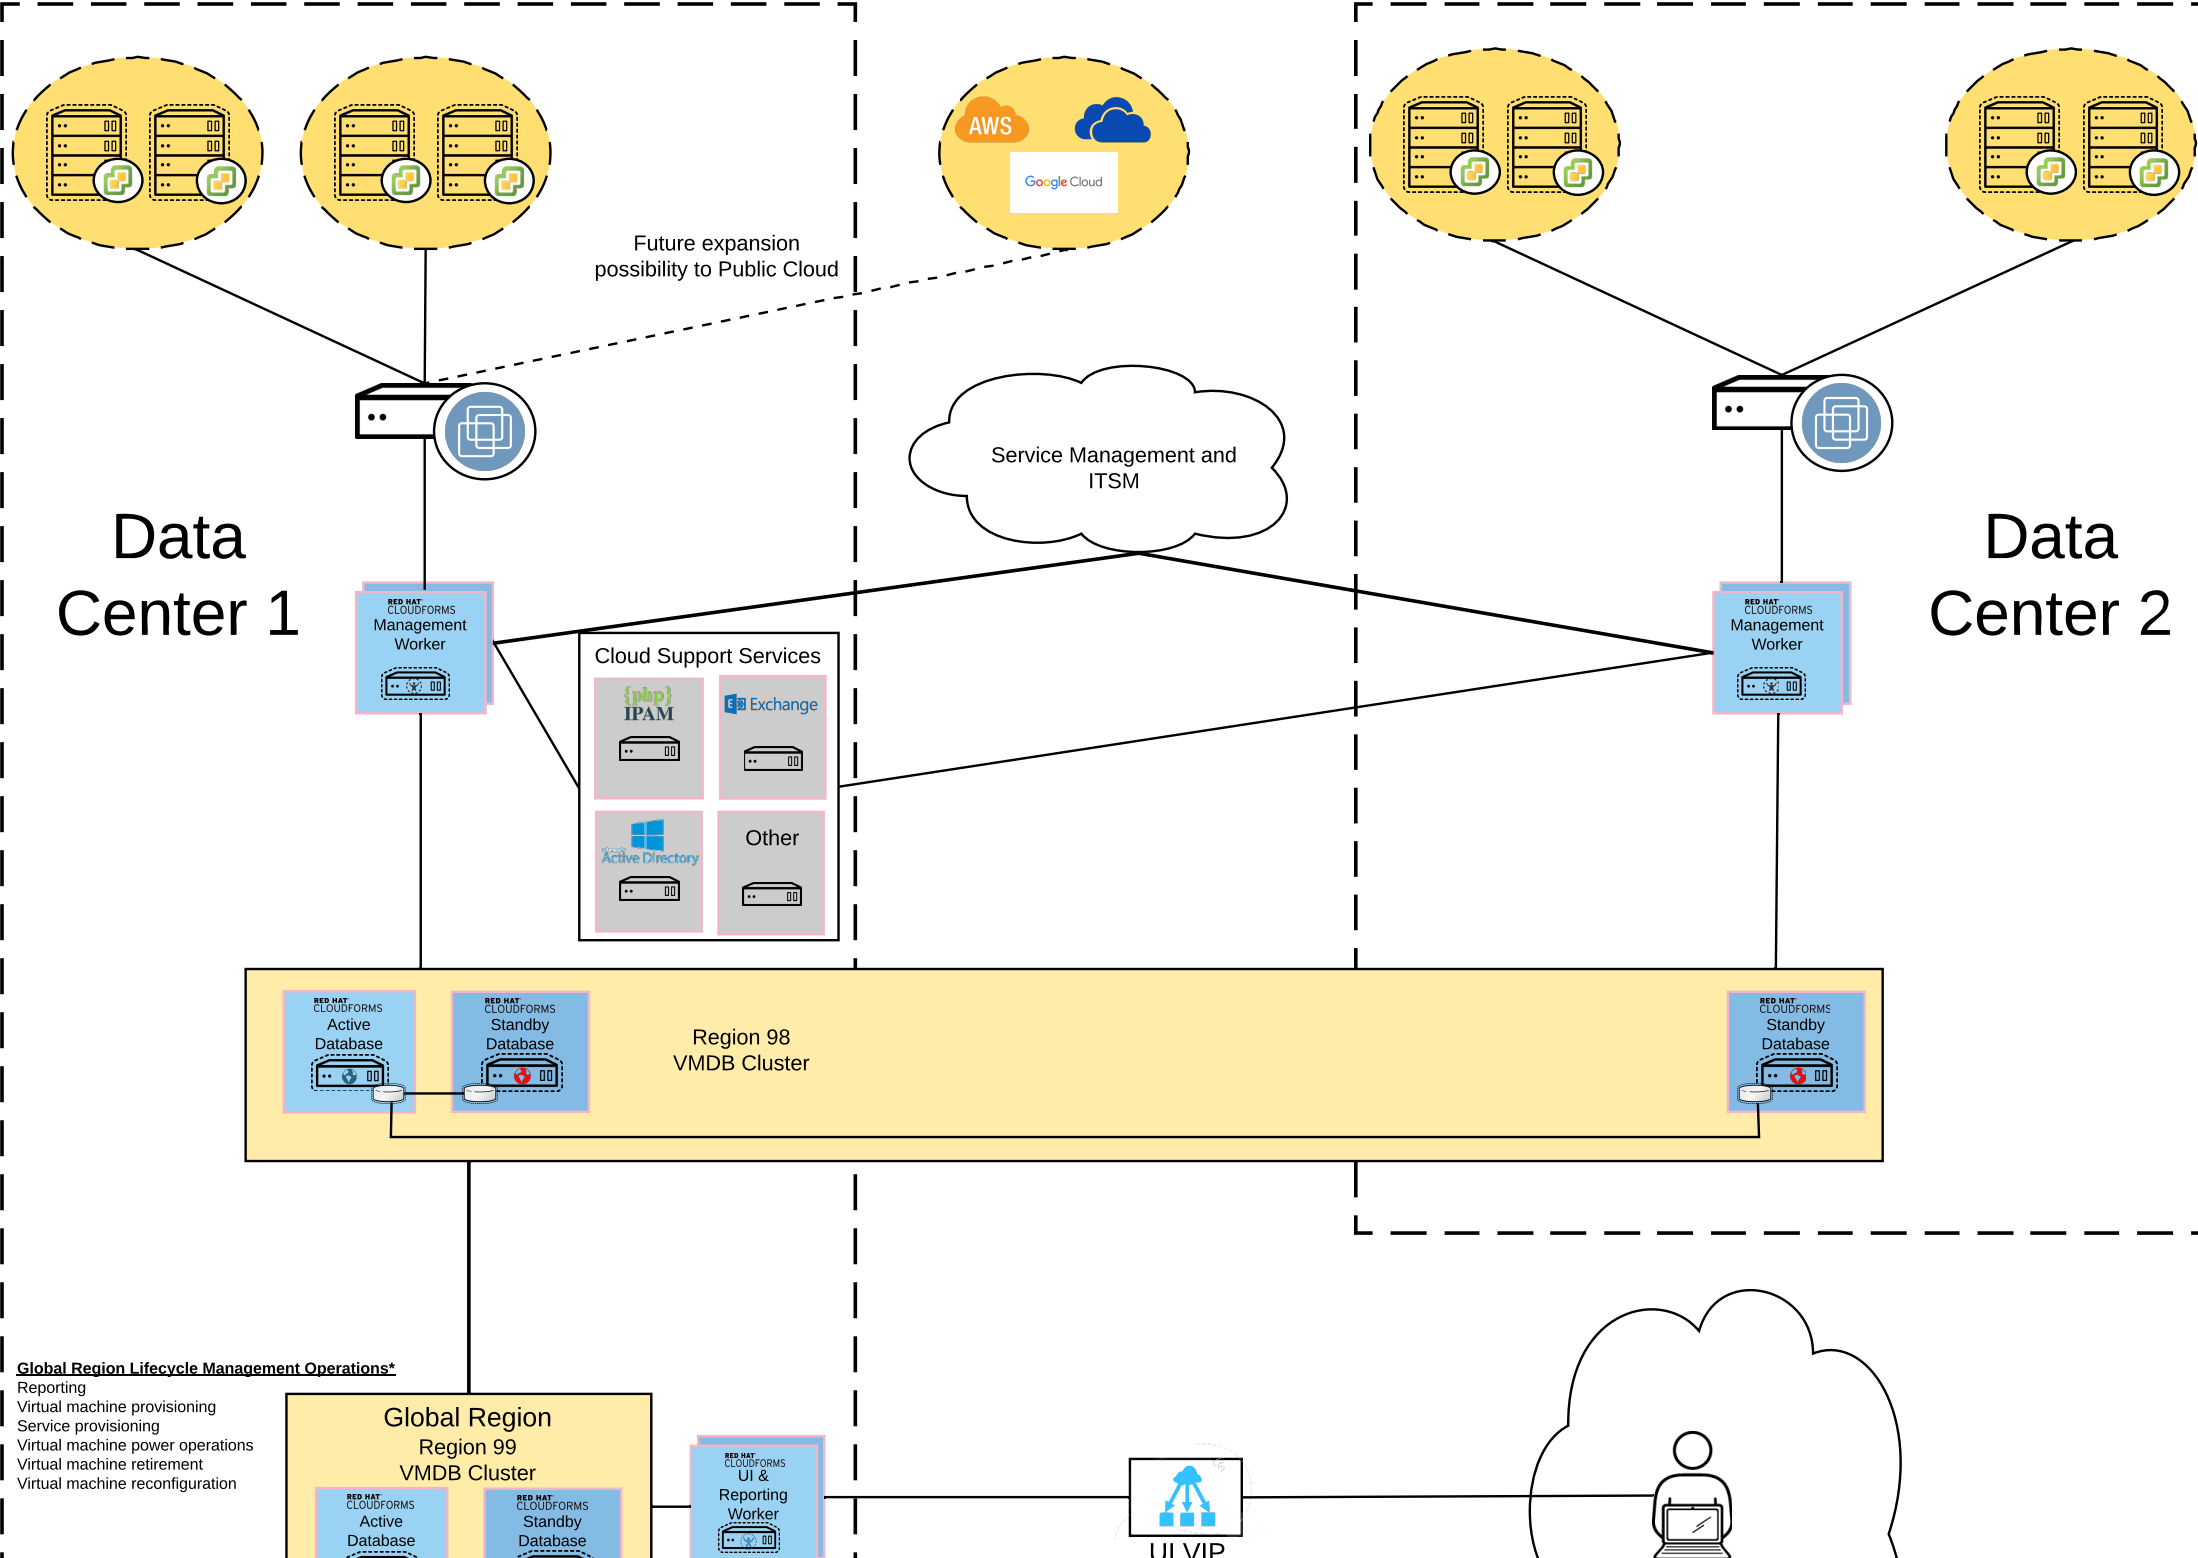

CMP  
Users

UI VIP  
Keepalive:  
<https://applianceURL/ping>

Active

Passive

CMP  
Users

Future expansion possibility to Public Cloud

Service Management and ITSM

Data Center 1

Data Center 2

Cloud Support Services

{php} IPAM	Exchange
Active Directory	Other

Region 98 VMDB Cluster

RED HAT CLOUDFORMS Active Database

RED HAT CLOUDFORMS Standby Database

RED HAT CLOUDFORMS Standby Database

**Global Region Lifecycle Management Operations\***

- Reporting
- Virtual machine provisioning
- Service provisioning
- Virtual machine power operations
- Virtual machine retirement
- Virtual machine reconfiguration

Global Region Region 99 VMDB Cluster

RED HAT CLOUDFORMS Active Database

RED HAT CLOUDFORMS Standby Database

RED HAT CLOUDFORMS Reporting Worker

UI VIP