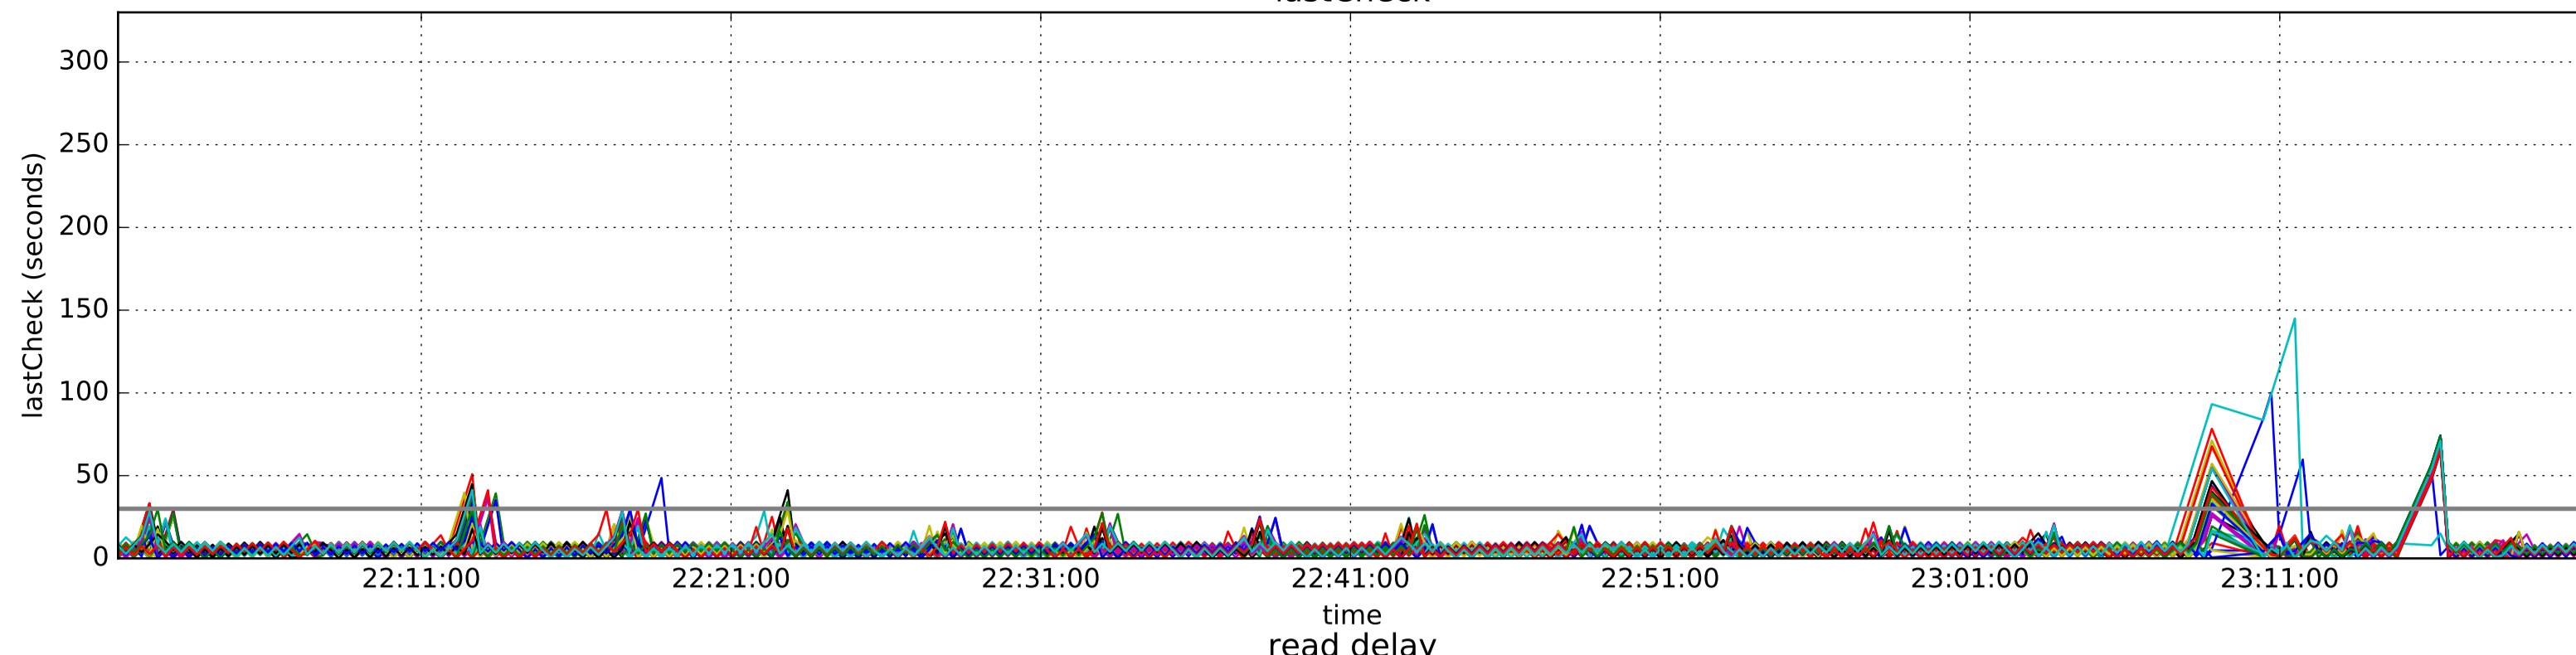

lastCheck

read delay

LVM commands

Mailbox commands

Storage domain monitor commands

disk commands