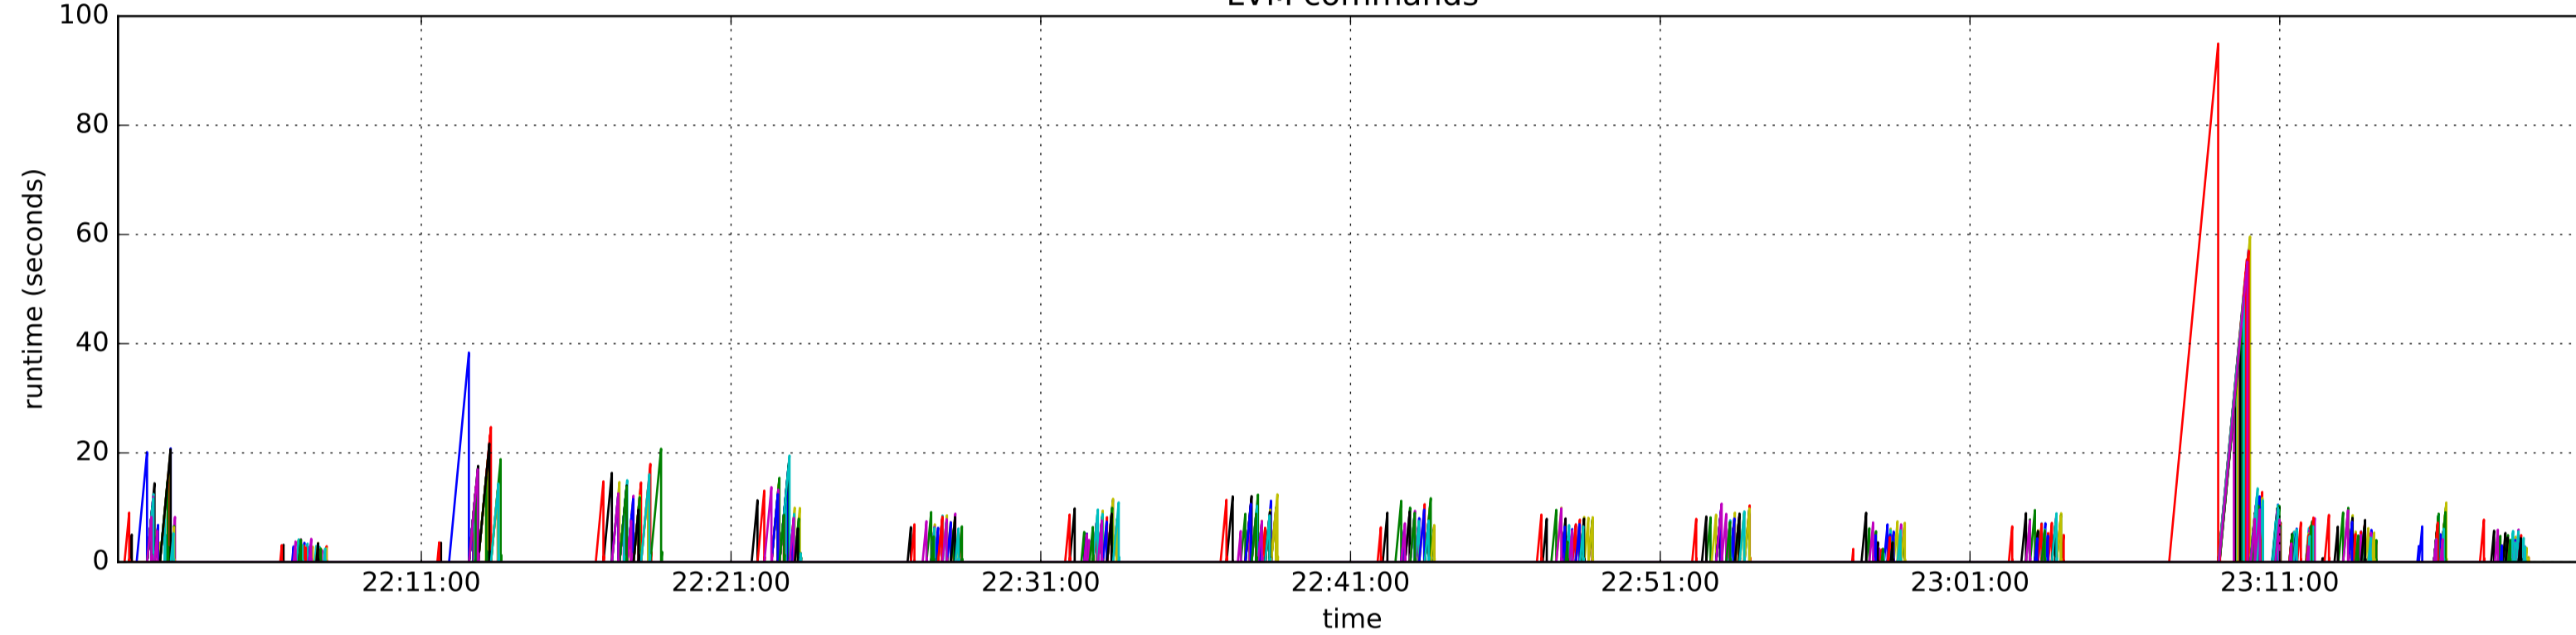

lastCheck

read delay

LVM commands

Mailbox commands

Storage domain monitor commands

disk commands