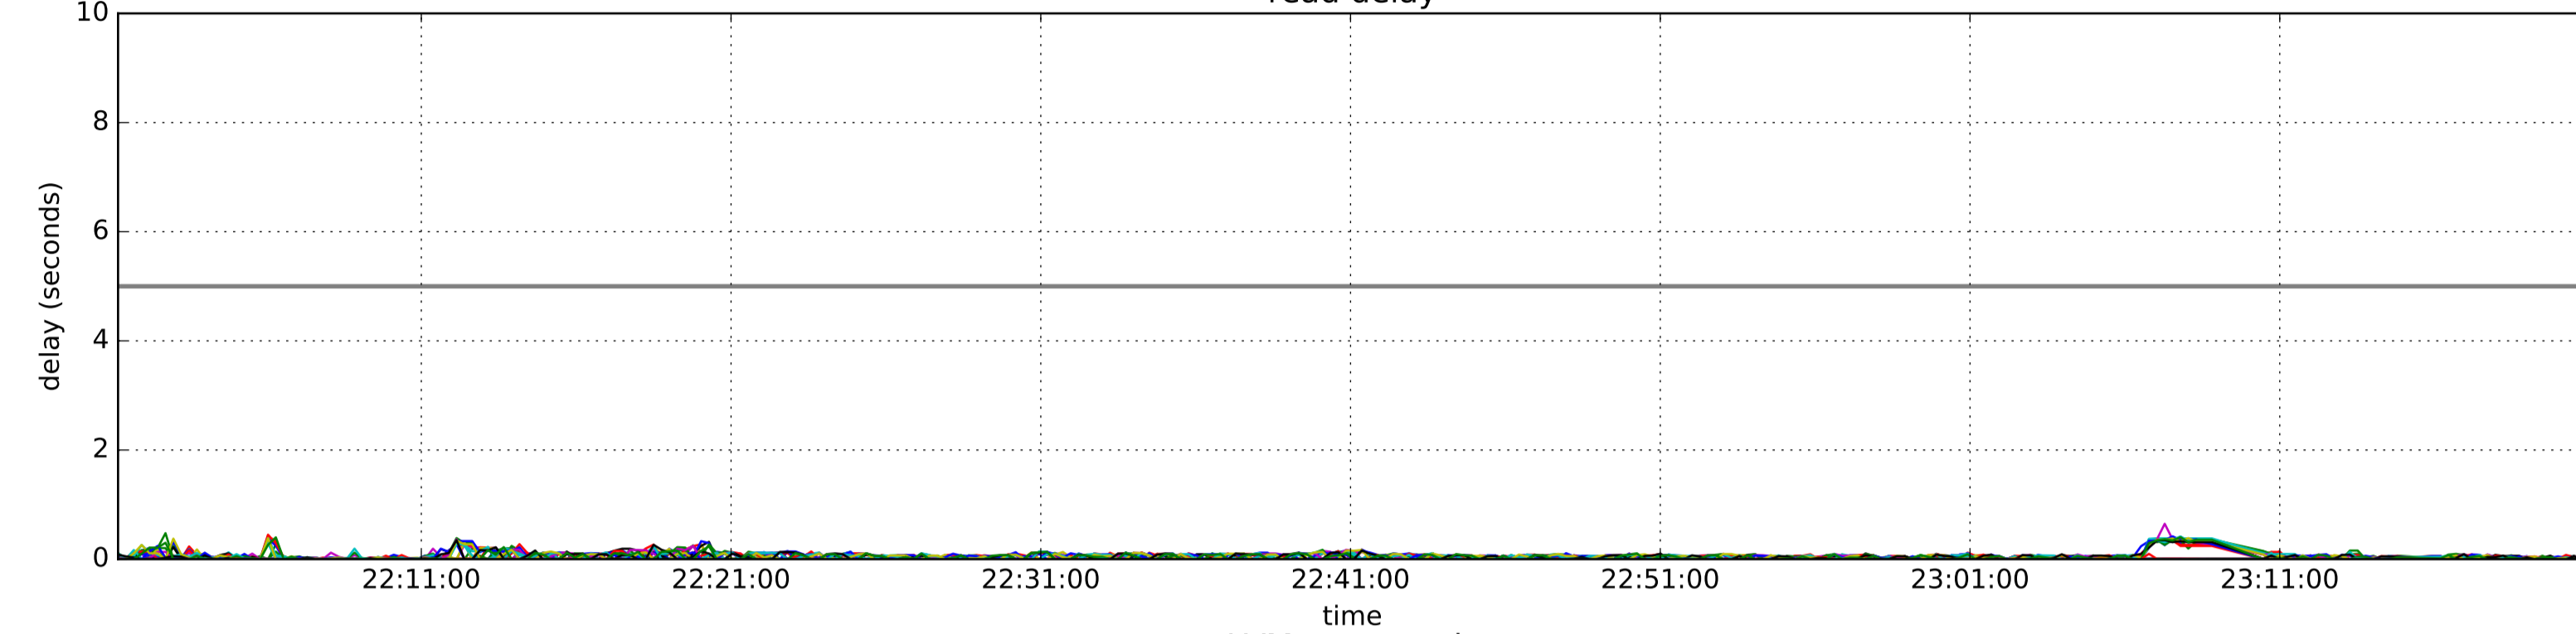

lastCheck

read delay

LVM commands

Mailbox commands

Storage domain monitor commands

disk commands