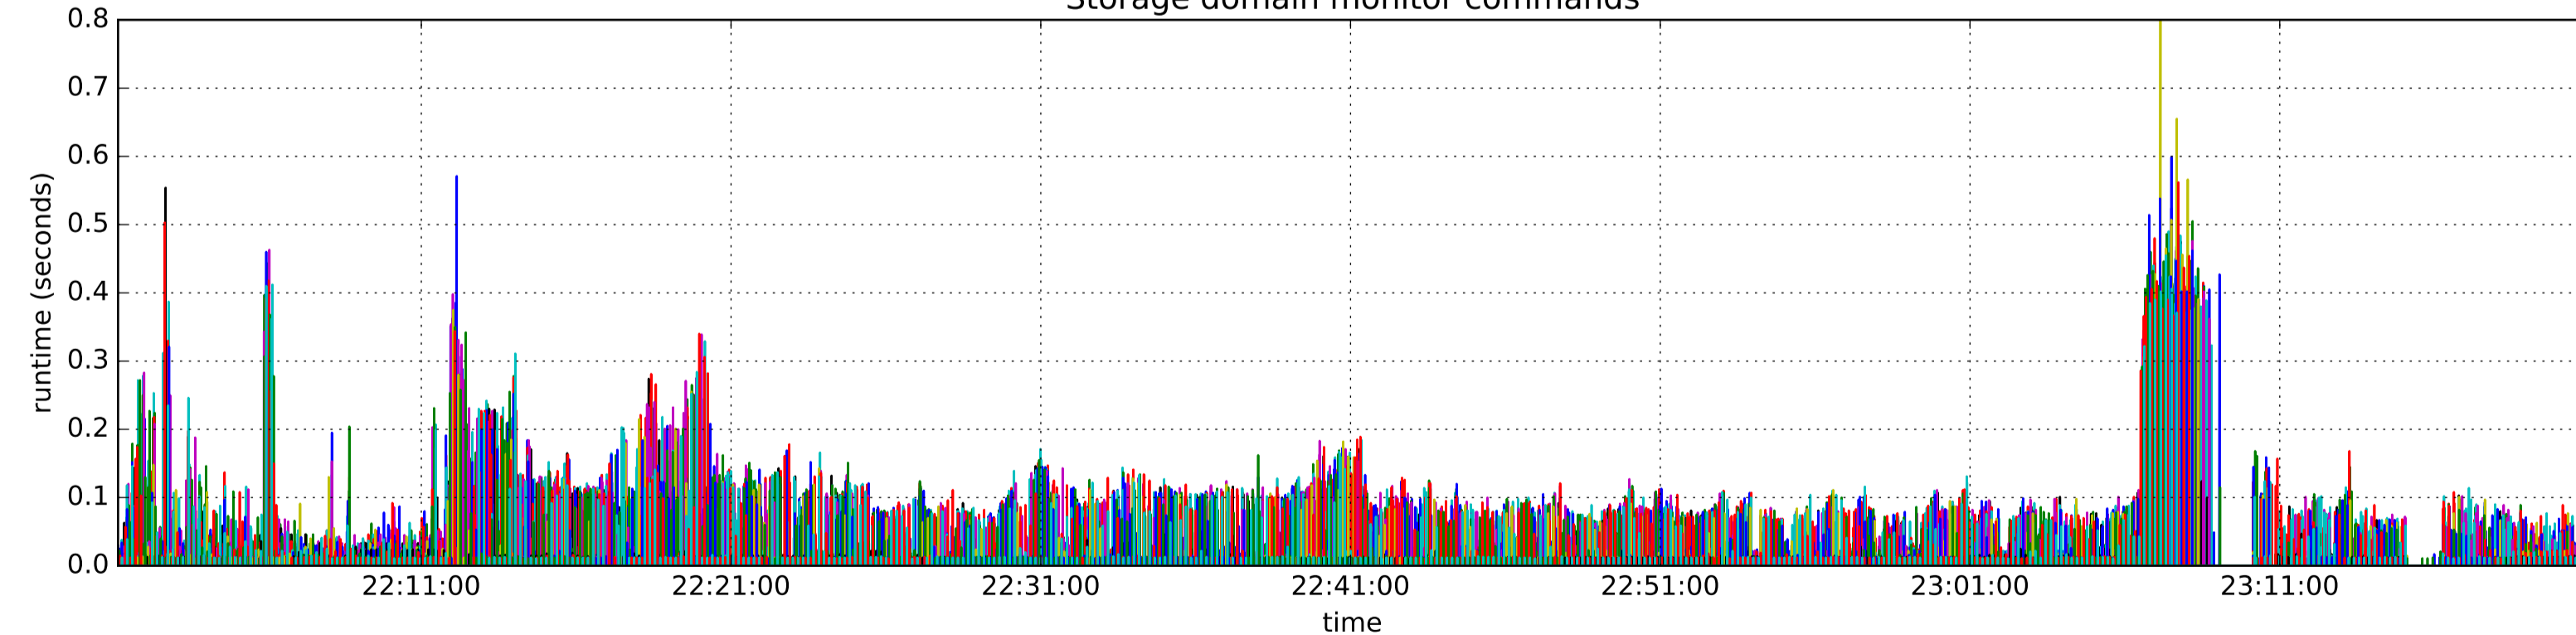

lastCheck

read delay

LVM commands

Mailbox commands

Storage domain monitor commands

disk commands