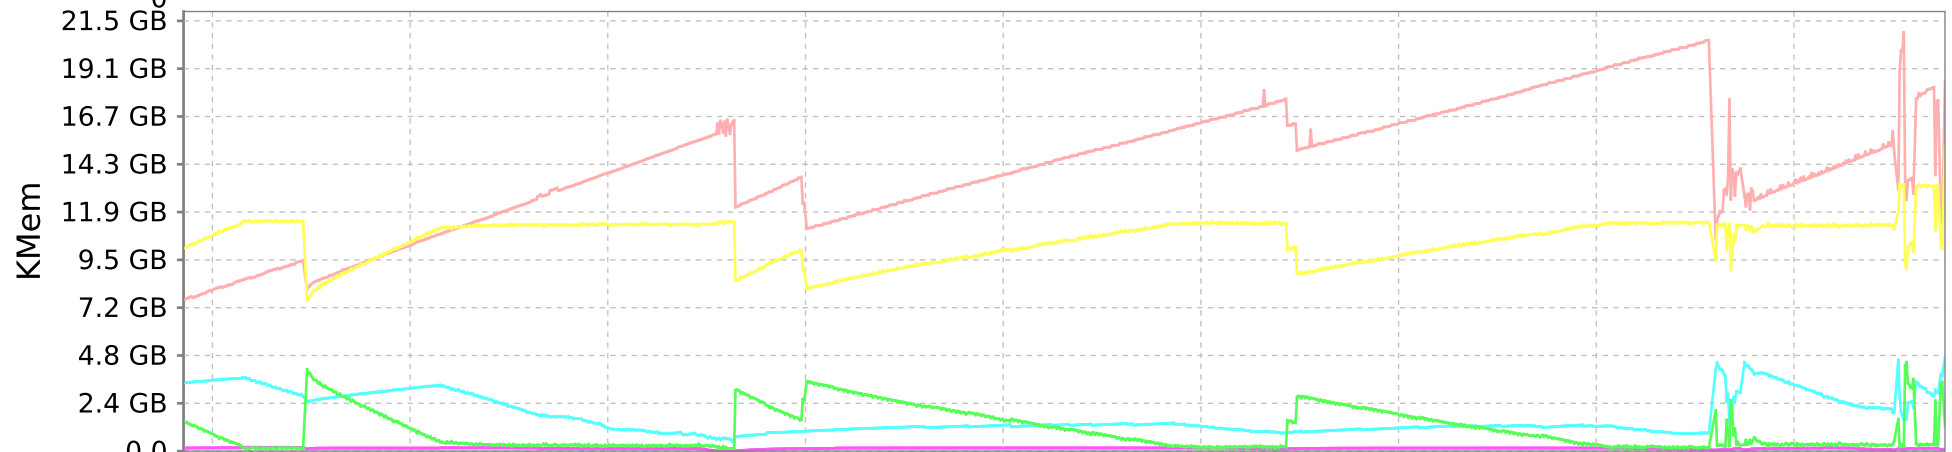

Interfaces error tun0

coll/s rxerr/s rxdrop/s rxfram/s rxfifo/s txerr/s rxdrop/s txcarr/s txfifo/s

Interfaces traffic br0

Interfaces traffic docker0

Interfaces traffic eth0

Interfaces traffic io

Interfaces traffic ovs-system

Interfaces traffic tun0

KMem

— %memused — %commit — kbmemfree — kbmemused — kbswap — kbcached — kbccommit

KSwap

Load

Page

Paging

Processus

Socket

Swap