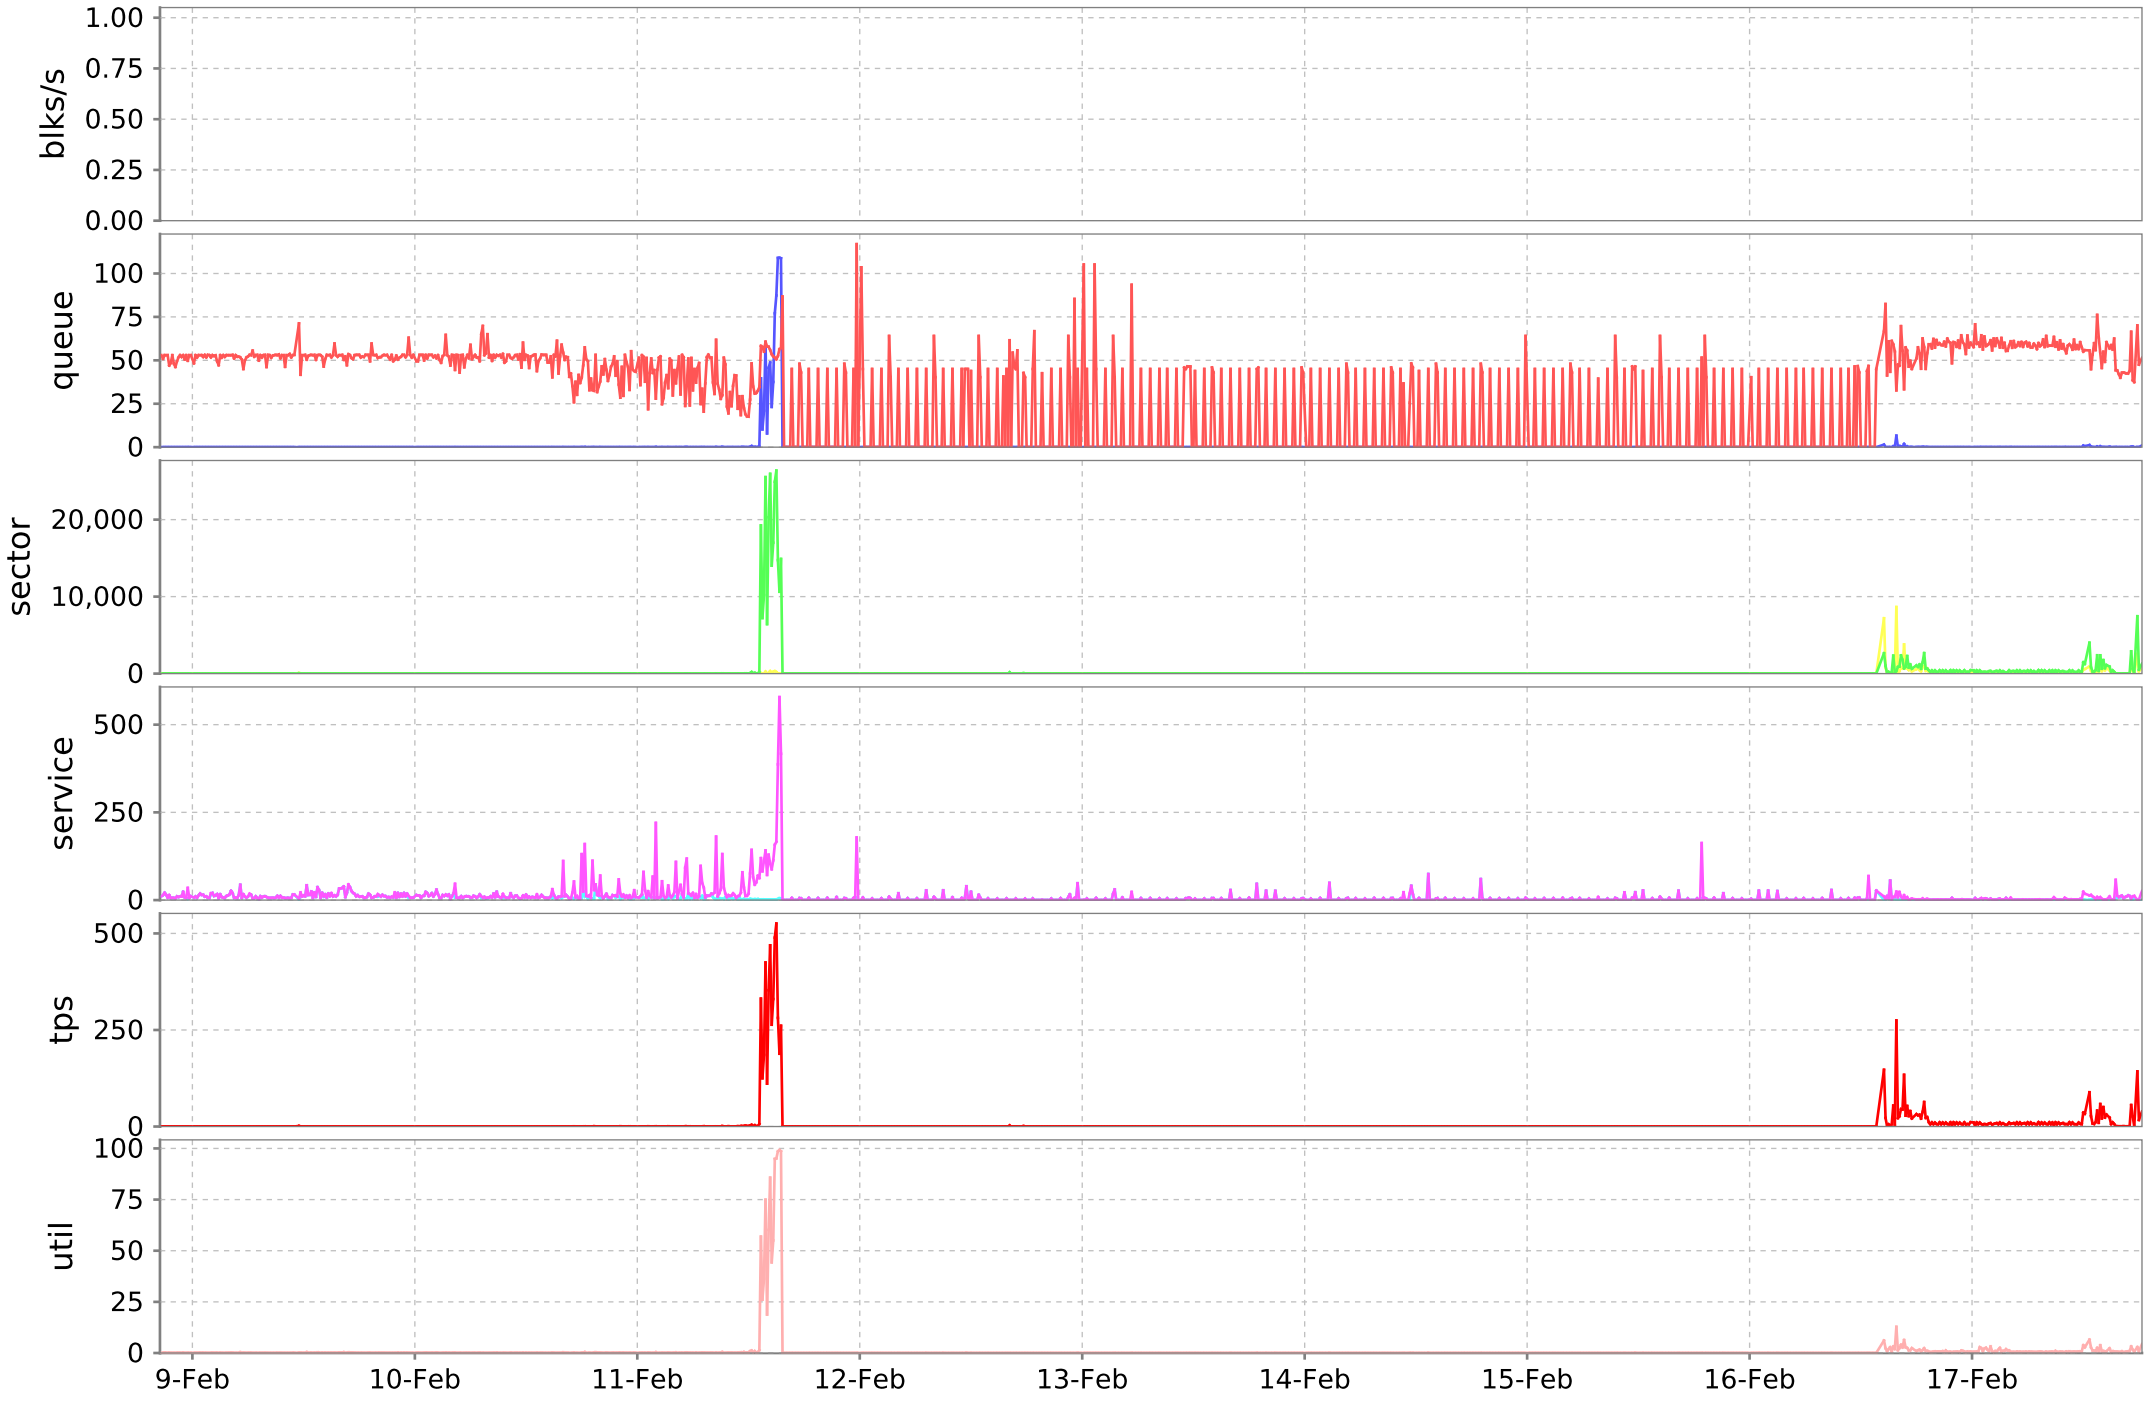

Statistics

On 02/08/17 to 02/17/17

CPU 2

CPU 3

CPU 4

CPU 5

CPU 6

CPU 7

CPU all

Devices dev252-0

— avgrq-sz — avgqu-sz — rd_sec/s — wr_sec/s — await — svctm — tps — %util

Devices dev253-0

— avgrq-sz — avgqu-sz — rd_sec/s — wr_sec/s — await — svctm — tps — %util

Huge Pages

I/O

bread/s bwrtn/s tps rtps pagwtps 34

Interfaces error tun0

coll/s rxerr/s rxdrop/s rxfram/s rxfifo/s txerr/s rxdrop/s txcarr/s txfifo/s

Interfaces traffic br0

Interfaces traffic docker0

Interfaces traffic eth0

Interfaces traffic io

Interfaces traffic ovs-system

Interfaces traffic tun0

KMem

— %memused — %commit — kbmemfree — kbmemused — kbswap — kbcached — kbccommit

KSwap

Load

Page

Paging

Processus