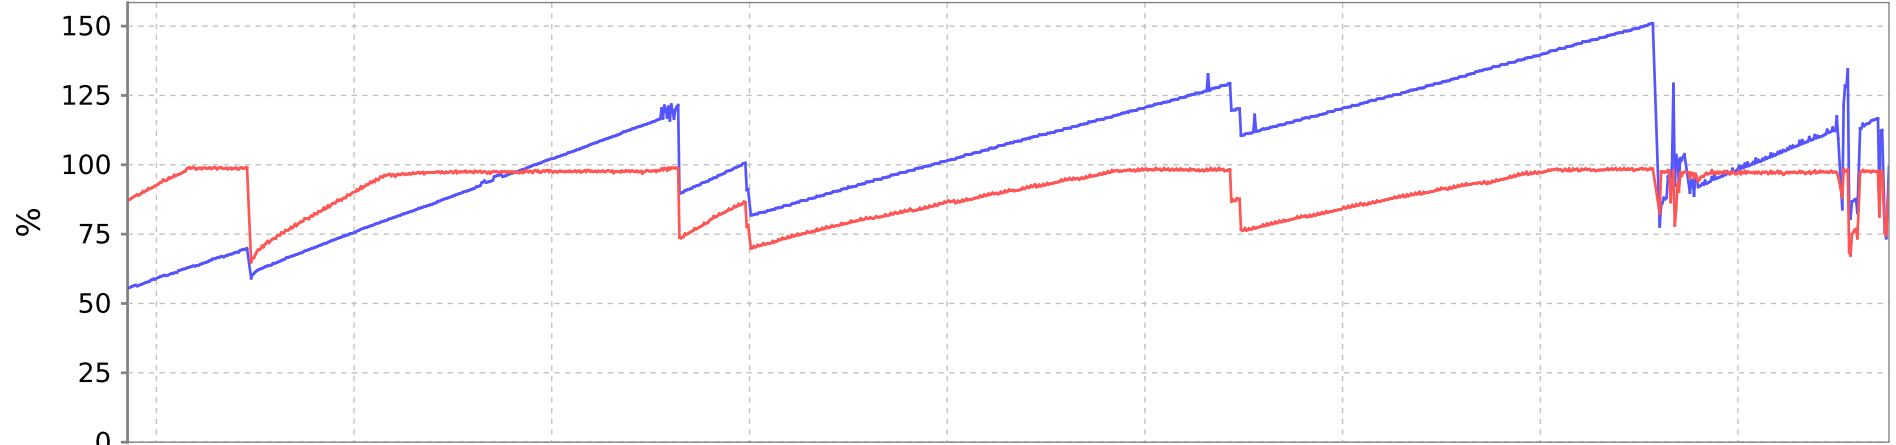

Interfaces error tun0

coll/s rxerr/s rxdrop/s rxfram/s rxfifo/s txerr/s rxdrop/s txcarr/s txfifo/s

Interfaces traffic br0

Interfaces traffic docker0

Interfaces traffic eth0

Interfaces traffic io

Interfaces traffic ovs-system

Interfaces traffic tun0

KMem

— %memused — %commit — kbmemfree — kbmemused — kbswap — kbcached — kbccommit

KSwap

Load

Page

Paging

Processus

Socket

Swap