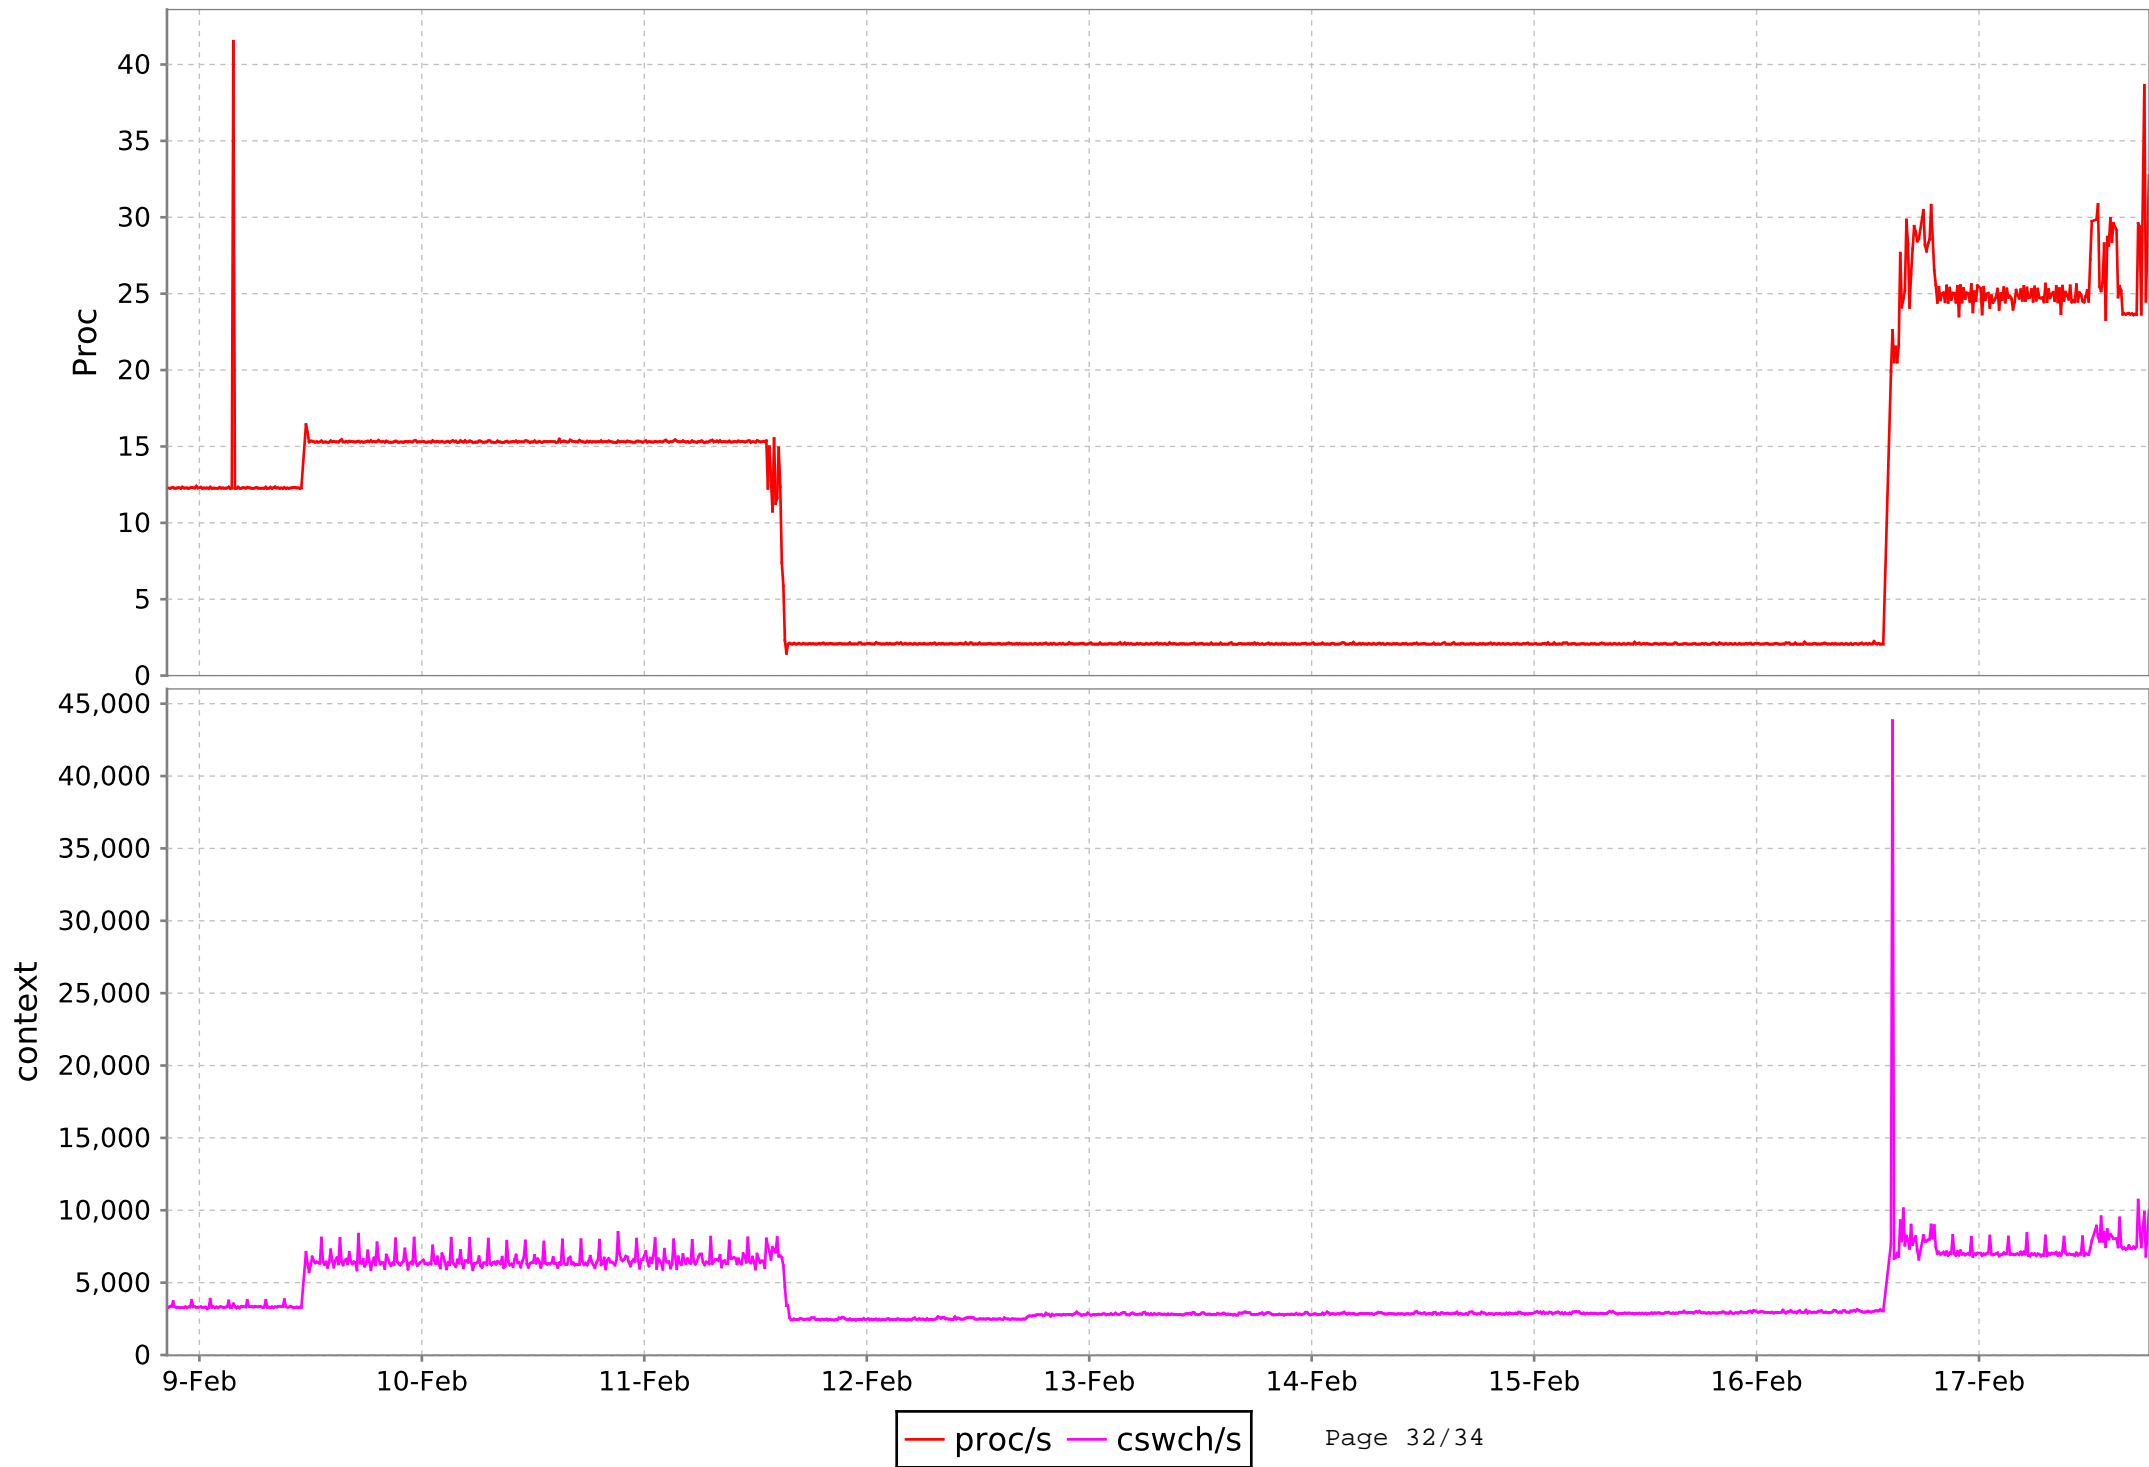

Interfaces error tun0

coll/s rxerr/s rxdrop/s rxfram/s rxfifo/s txerr/s rxdrop/s txcarr/s txfifo/s

Interfaces traffic br0

Interfaces traffic docker0

Interfaces traffic eth0

Interfaces traffic io

Interfaces traffic ovs-system

Interfaces traffic tun0

KMem

— %memused — %commit — kbmemfree — kbmemused — kbswap — kbcached — kbccommit

KSwap

Load

Page

Paging

Processus

Socket

Swap