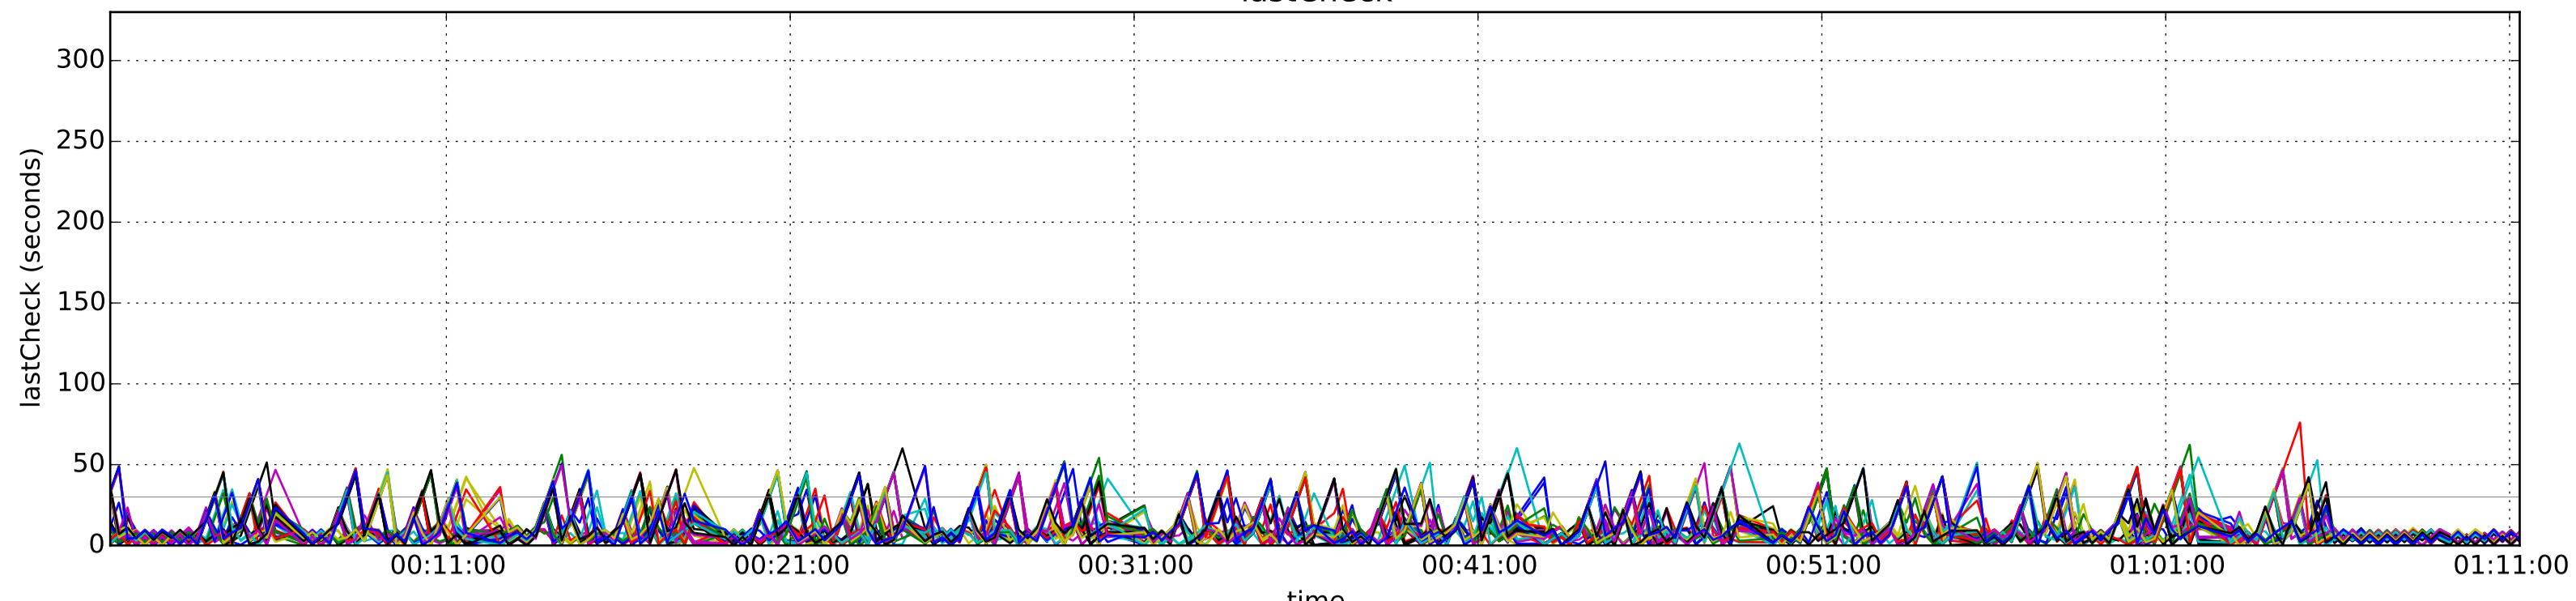

lastCheck

read delay

LVM commands

Mailbox commands

Storage domain monitor commands

disk commands