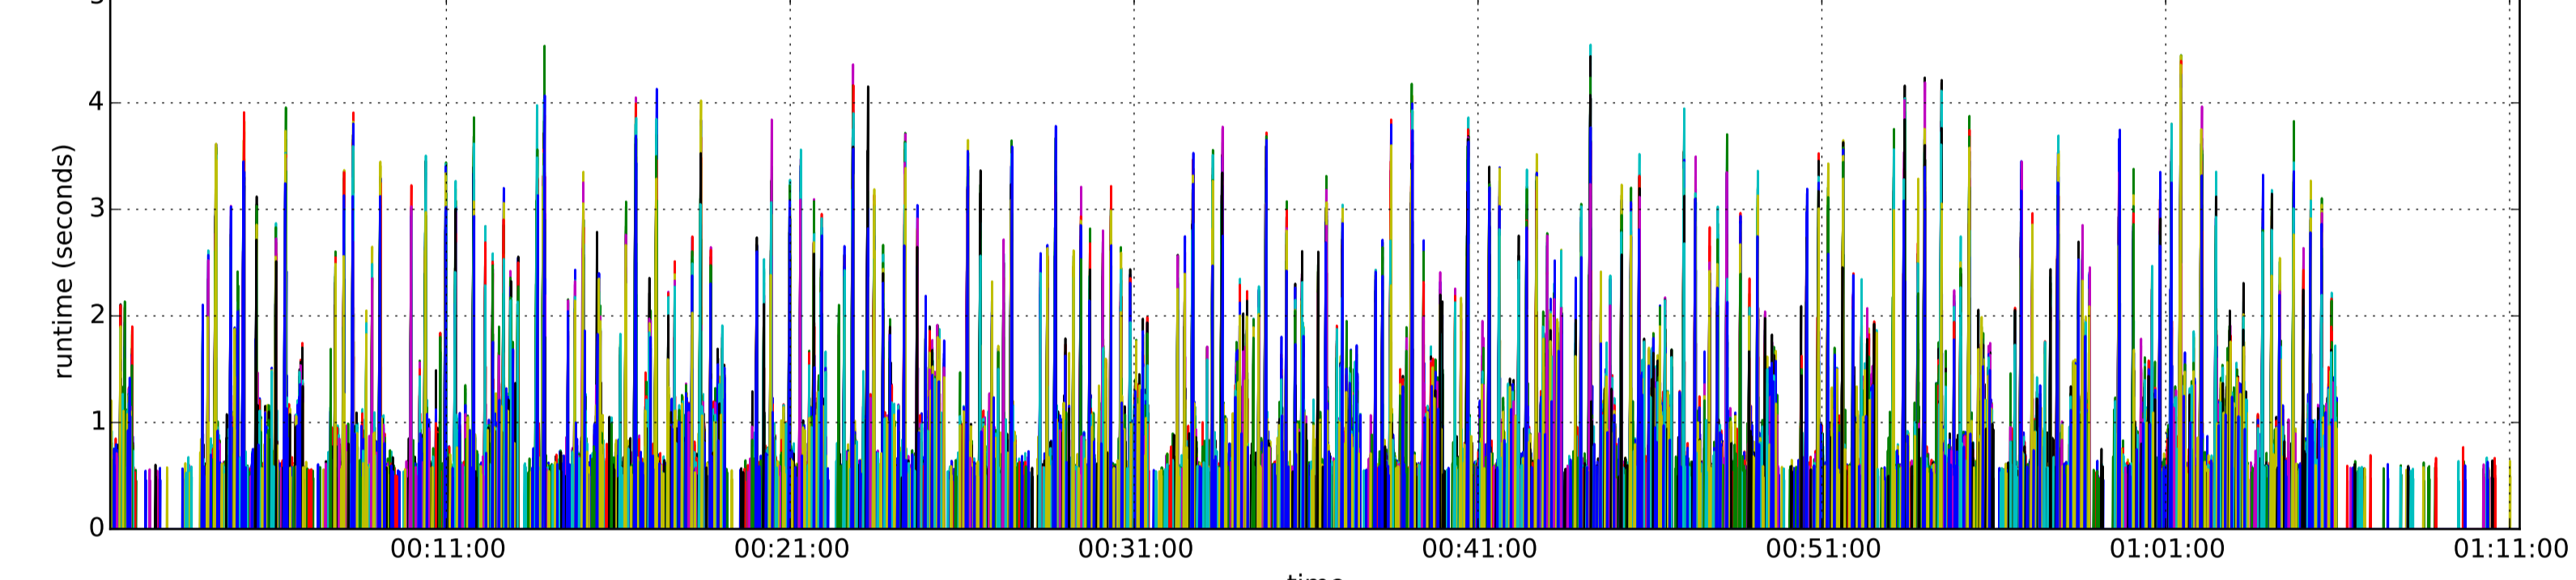

lastCheck

read delay

LVM commands

Mailbox commands

Storage domain monitor commands

disk commands