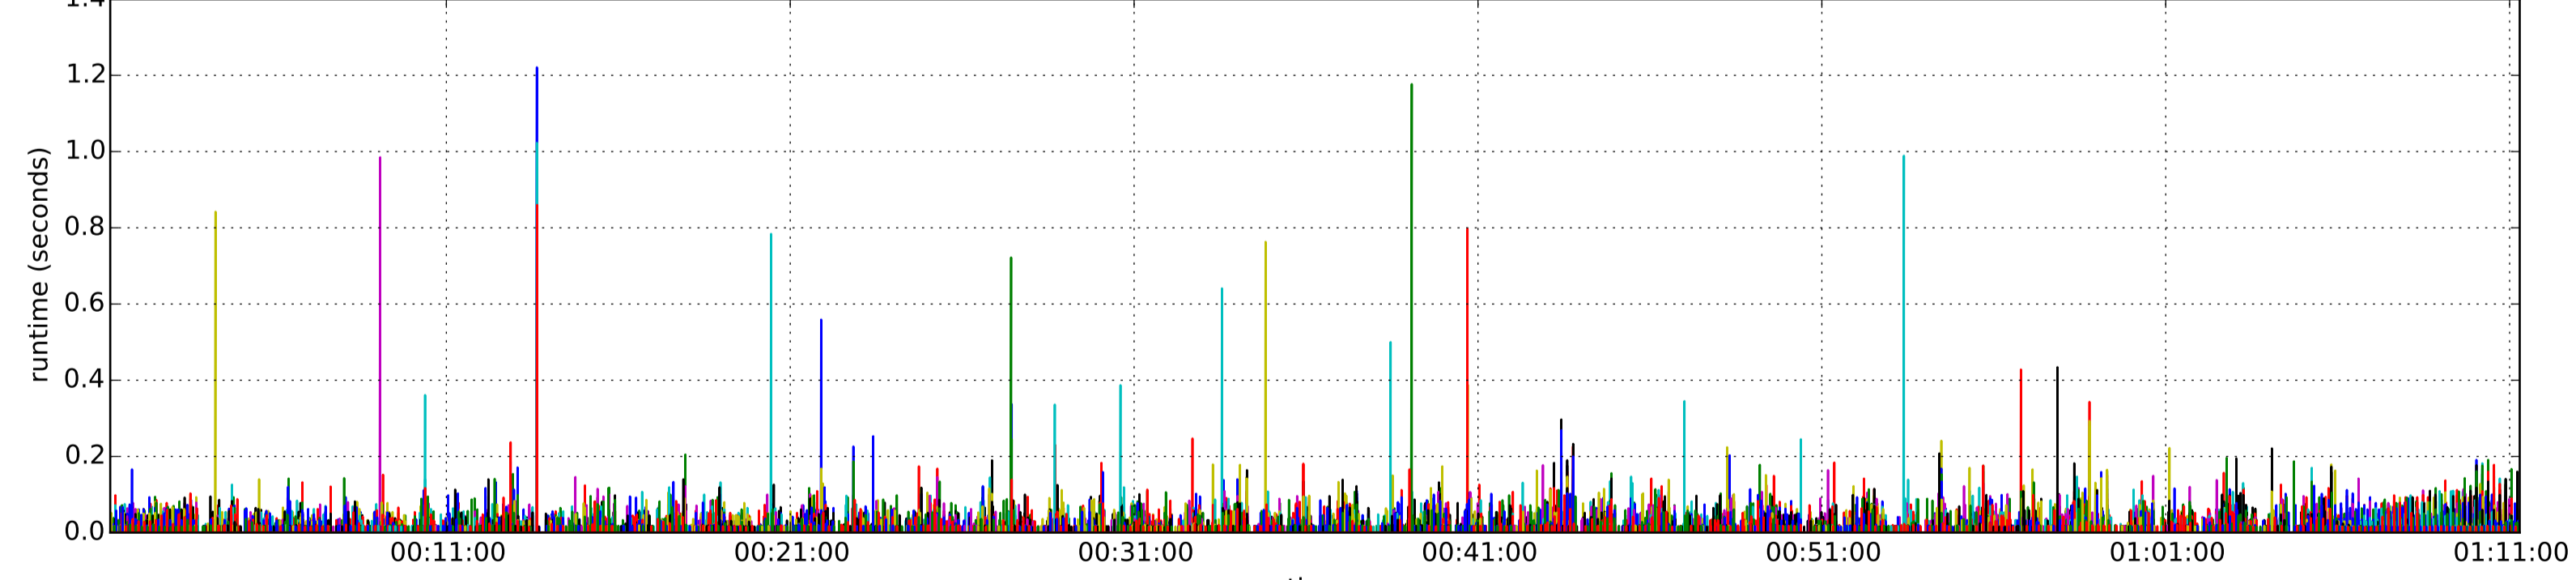

lastCheck

read delay

LVM commands

Mailbox commands

Storage domain monitor commands

disk commands