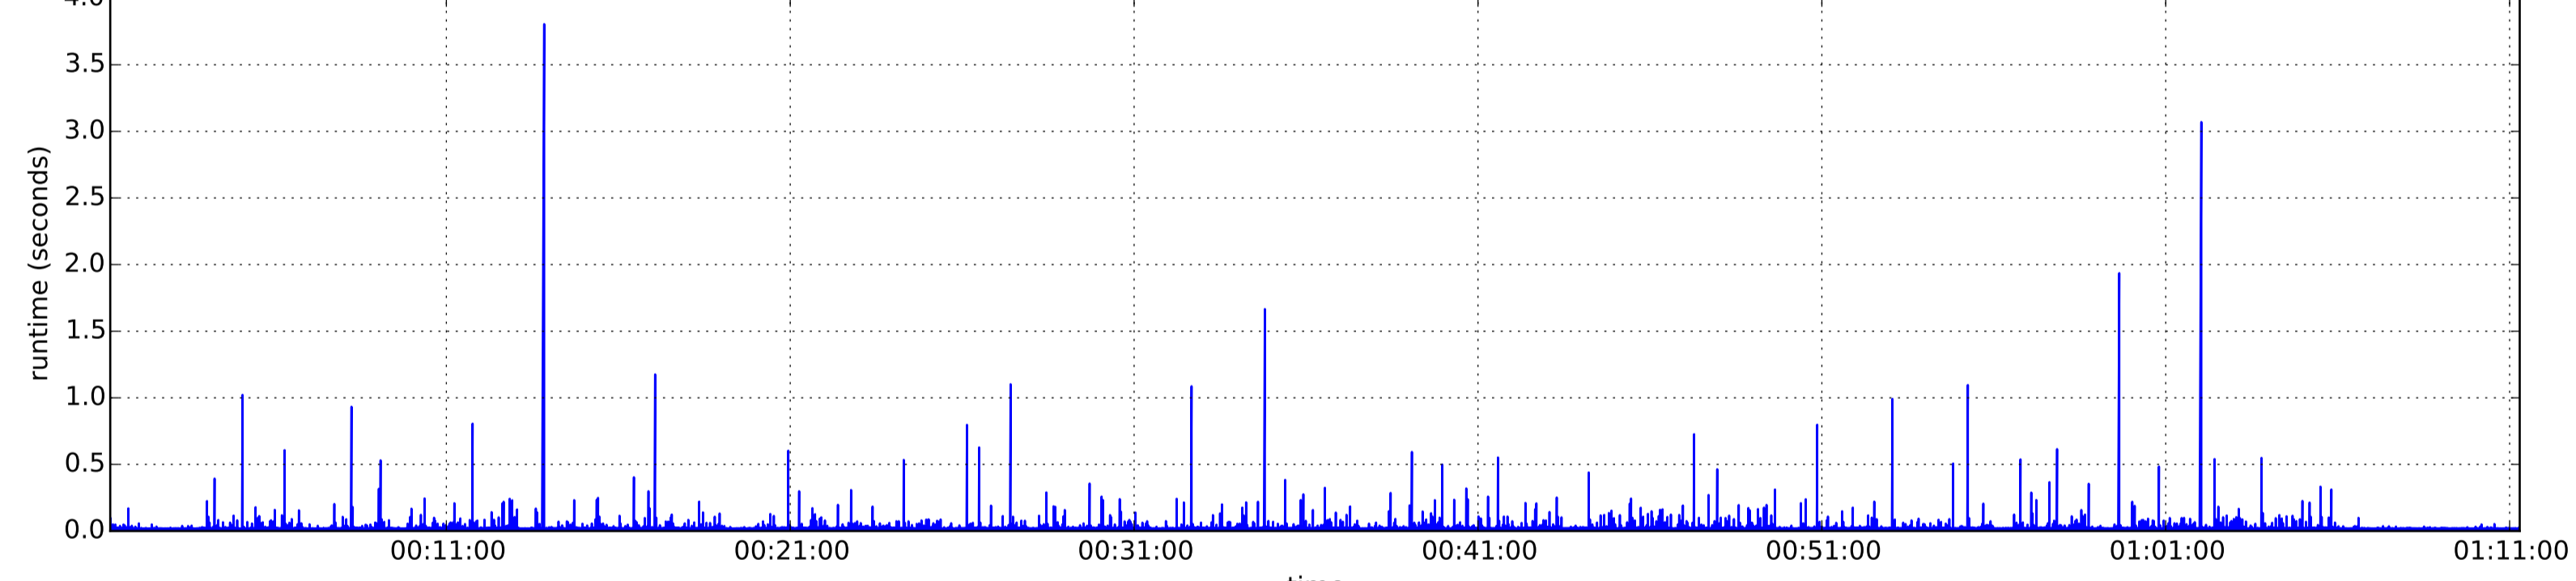

lastCheck

read delay

LVM commands

Mailbox commands

Storage domain monitor commands

disk commands