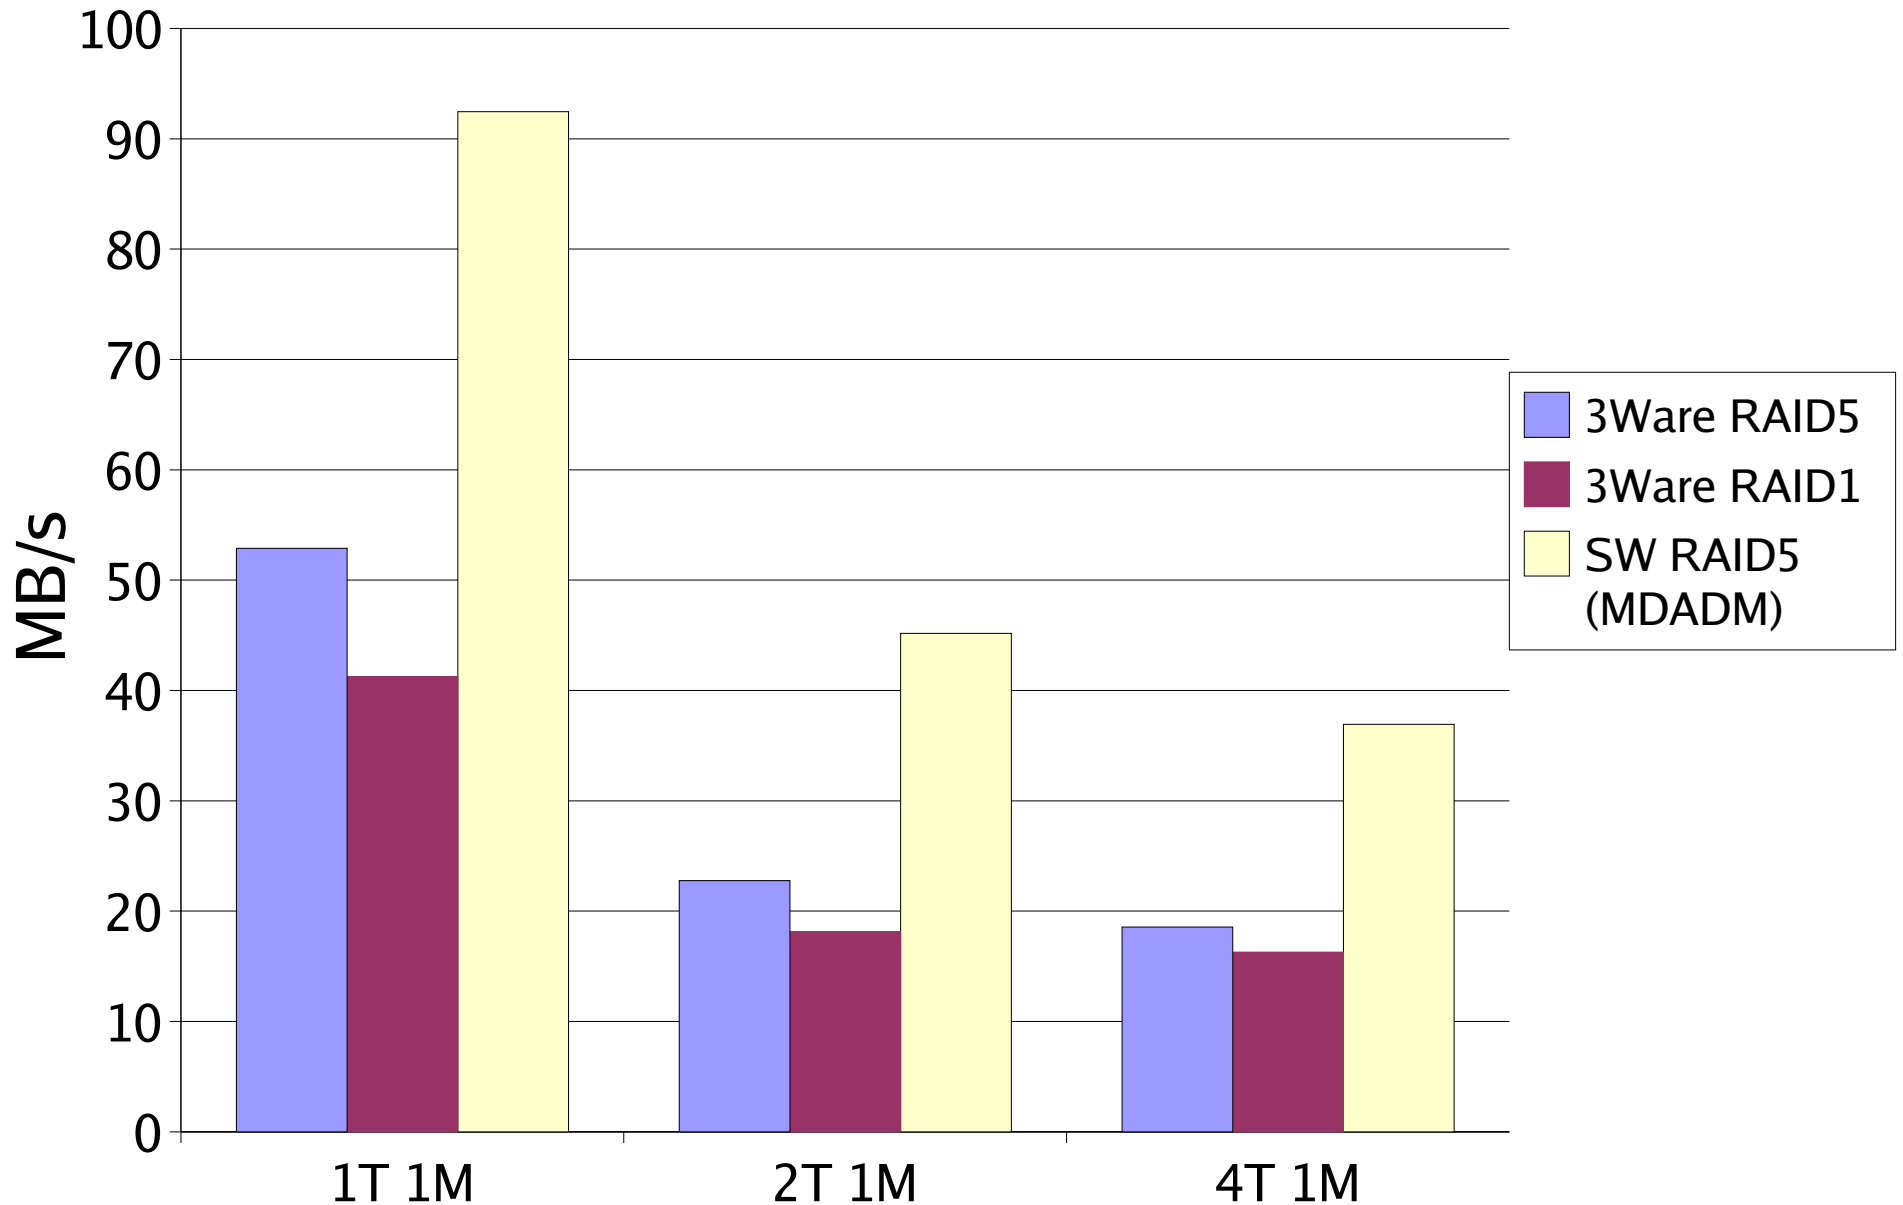

Sequential Reads

3Ware RAID Comparison on EXT3

All tests were against an EXT3 Filesystem across three SATA drives
SW RAID5 tests used 3Ware adapter, which presented each disk individually to OS.

3Ware RAID Comparison on EXT3

Sequential Writes

All tests were against an EXT3 Filesystem across three SATA drives

SW RAID5 tests used 3Ware adapter, which presented each disk individually to OS.

3Ware RAID Comparison on EXT3 Random Reads

All tests were against an EXT3 Filesystem across three SATA drives

SW RAID5 tests used 3Ware adapter, which presented each disk individually to OS.

3Ware RAID Comparison on EXT3

Random Writes

All tests were against an EXT3 Filesystem across three SATA drives