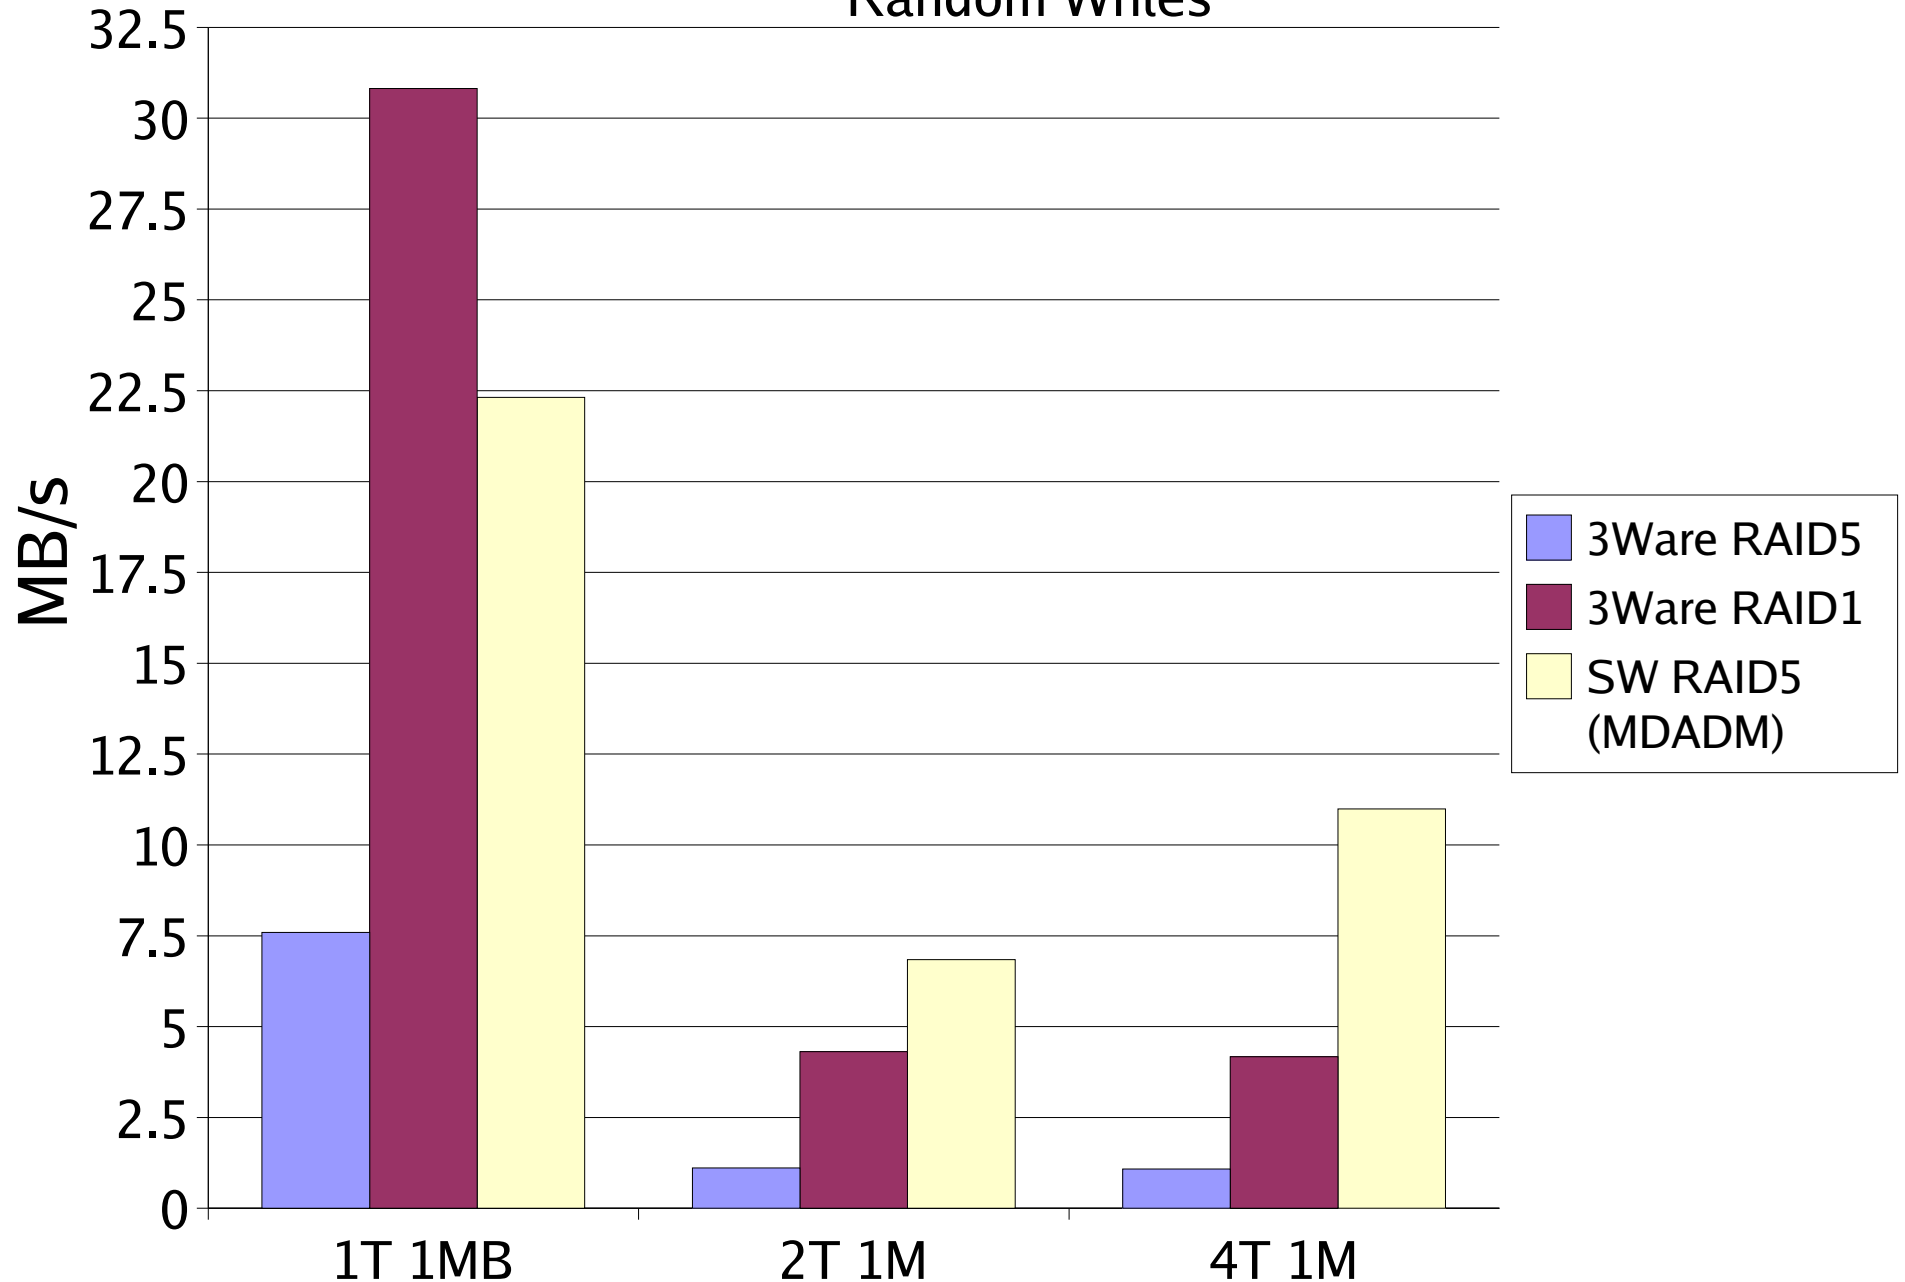

Sequential Writes

All tests were against an EXT3 Filesystem across three SATA drives

SW RAID5 tests used 3Ware adapter, which presented each disk individually to OS.

3Ware RAID Comparison on EXT3 Random Reads

All tests were against an EXT3 Filesystem across three SATA drives

SW RAID5 tests used 3Ware adapter, which presented each disk individually to OS.

3Ware RAID Comparison on EXT3

Random Writes

All tests were against an EXT3 Filesystem across three SATA drives