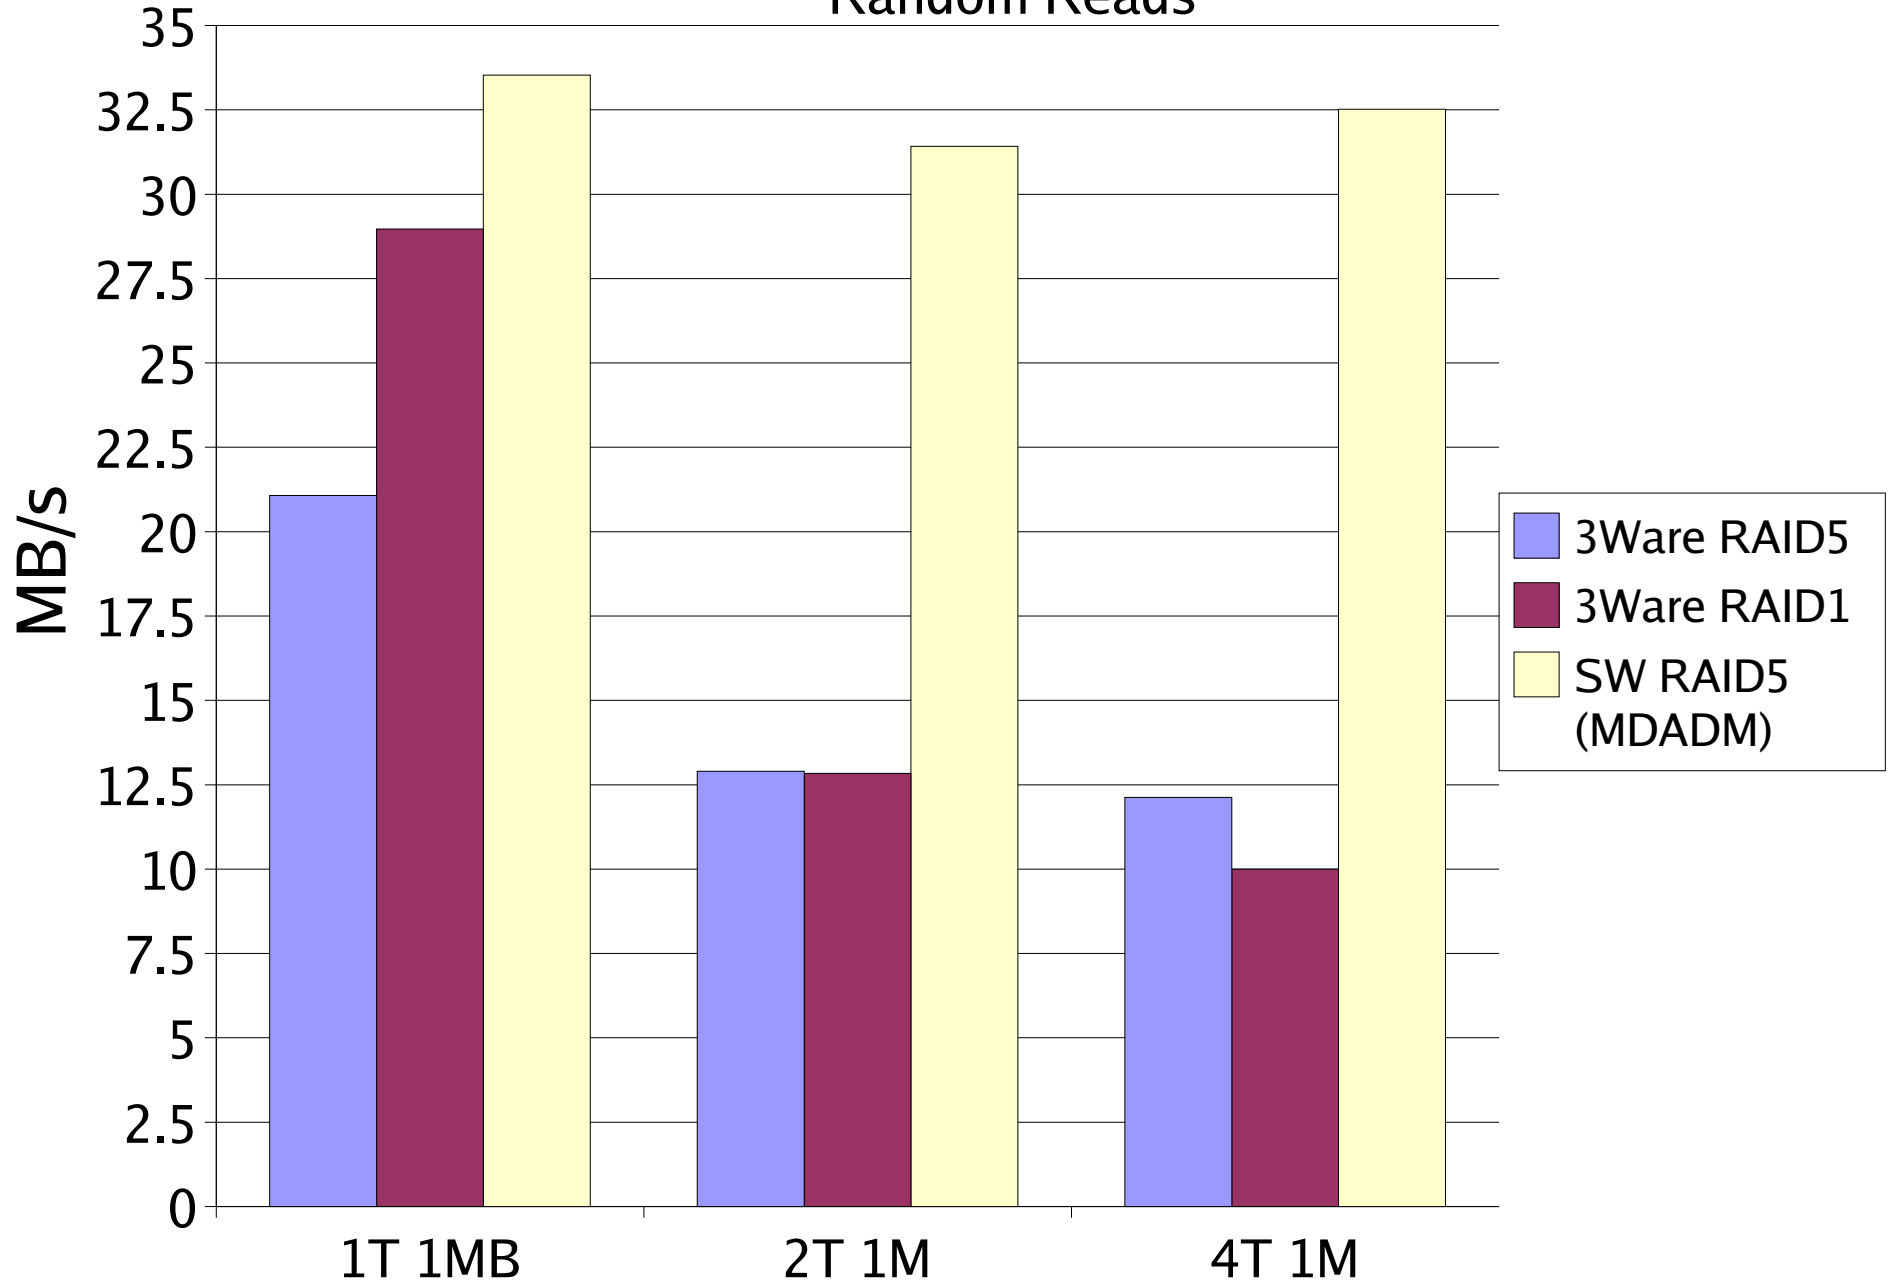

Sequential Reads

3Ware RAID Comparison on EXT3

All tests were against an EXT3 Filesystem across three SATA drives
SW RAID5 tests used 3Ware adapter, which presented each disk individually to OS.

3Ware RAID Comparison on EXT3

Sequential Writes

All tests were against an EXT3 Filesystem across three SATA drives

SW RAID5 tests used 3Ware adapter, which presented each disk individually to OS.

3Ware RAID Comparison on EXT3 Random Reads

All tests were against an EXT3 Filesystem across three SATA drives

SW RAID5 tests used 3Ware adapter, which presented each disk individually to OS.

3Ware RAID Comparison on EXT3

Random Writes

All tests were against an EXT3 Filesystem across three SATA drives