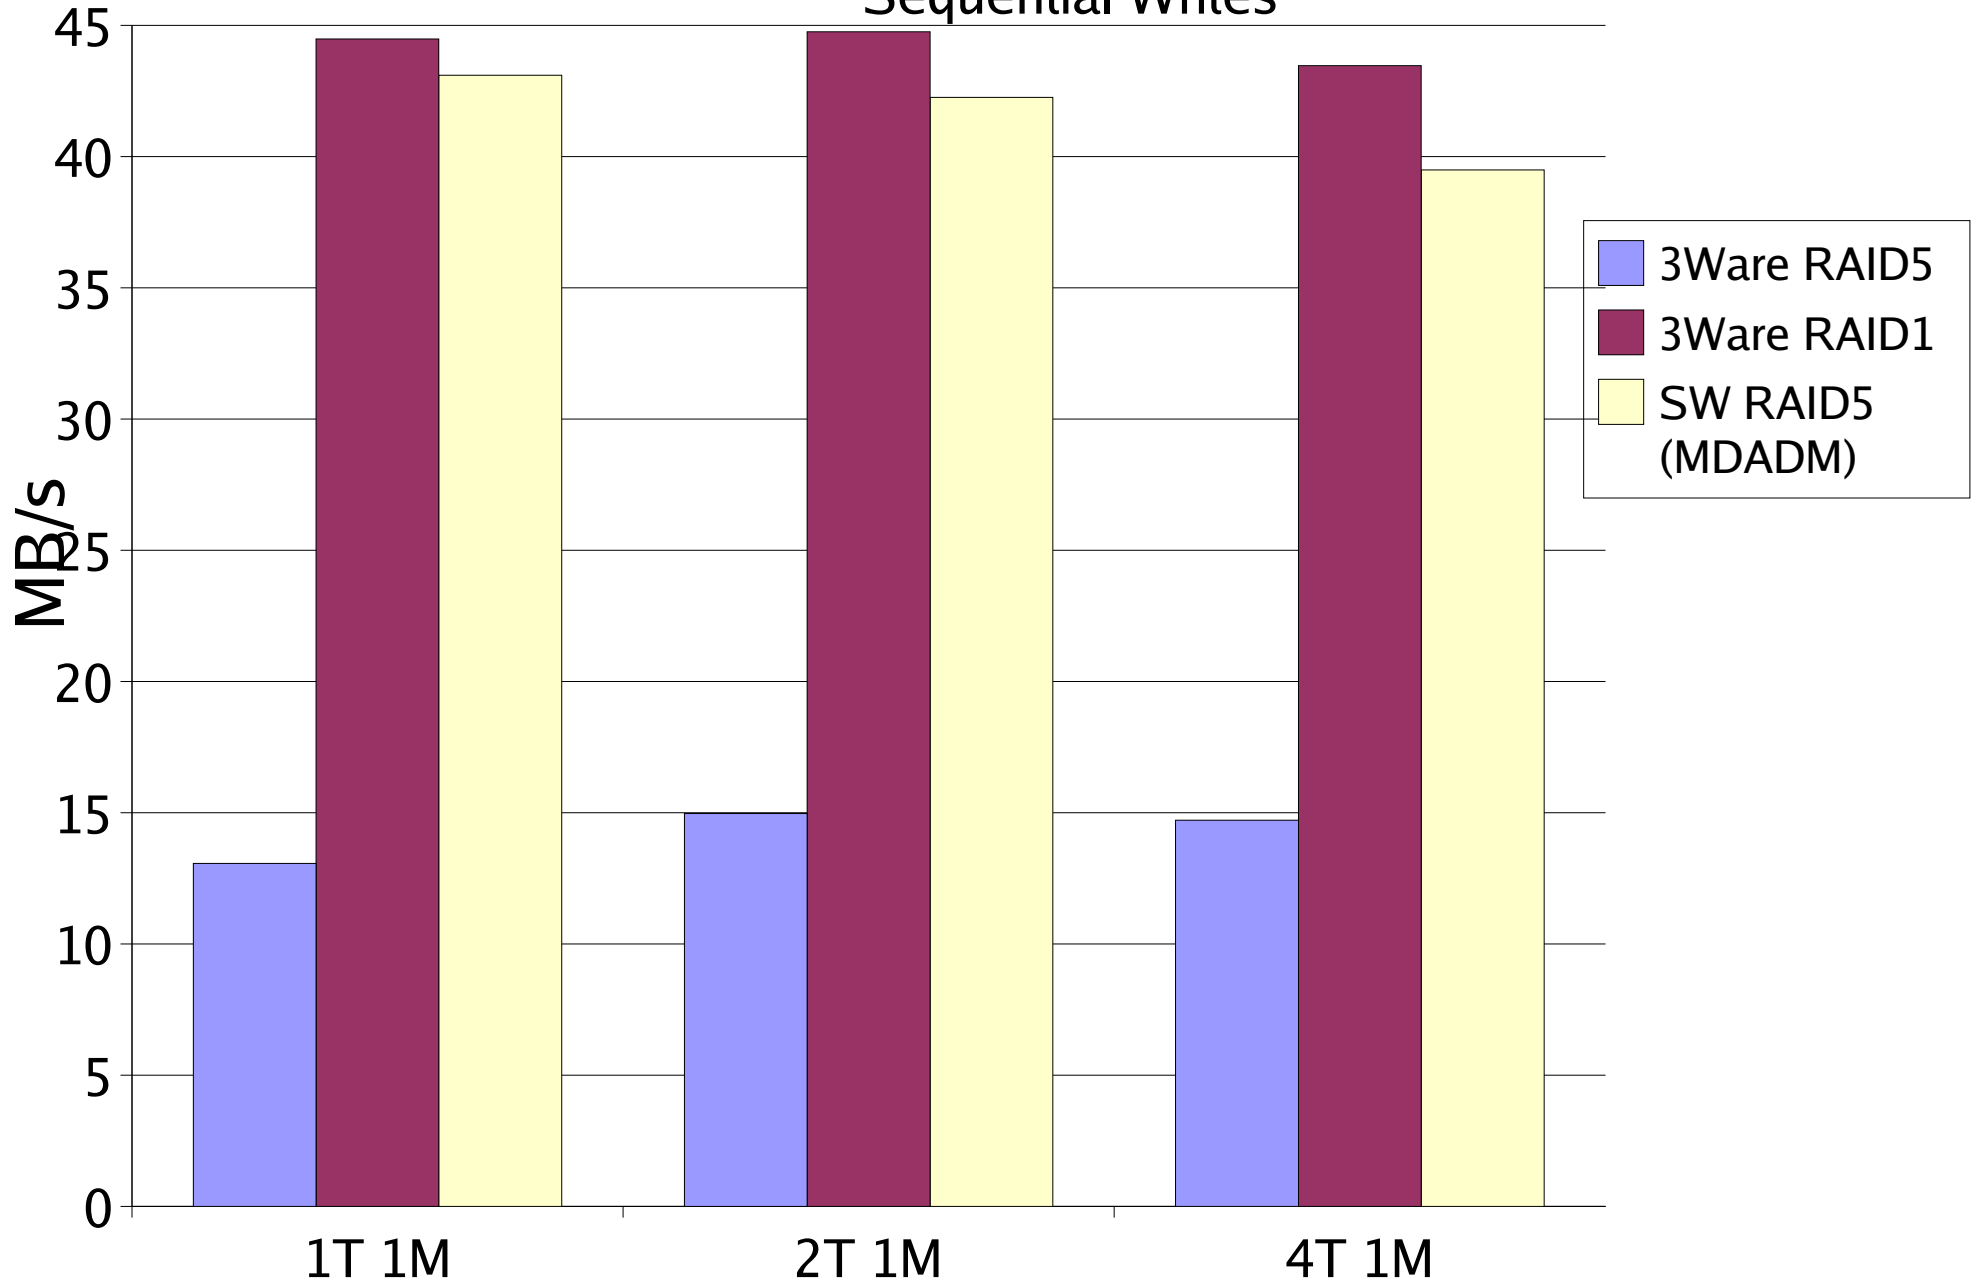

Sequential Reads

3Ware RAID Comparison on EXT3

All tests were against an EXT3 Filesystem across three SATA drives
SW RAID5 tests used 3Ware adapter, which presented each disk individually to OS.

3Ware RAID Comparison on EXT3

Sequential Writes

All tests were against an EXT3 Filesystem across three SATA drives

SW RAID5 tests used 3Ware adapter, which presented each disk individually to OS.

3Ware RAID Comparison on EXT3 Random Reads

All tests were against an EXT3 Filesystem across three SATA drives

SW RAID5 tests used 3Ware adapter, which presented each disk individually to OS.

3Ware RAID Comparison on EXT3

Random Writes

All tests were against an EXT3 Filesystem across three SATA drives