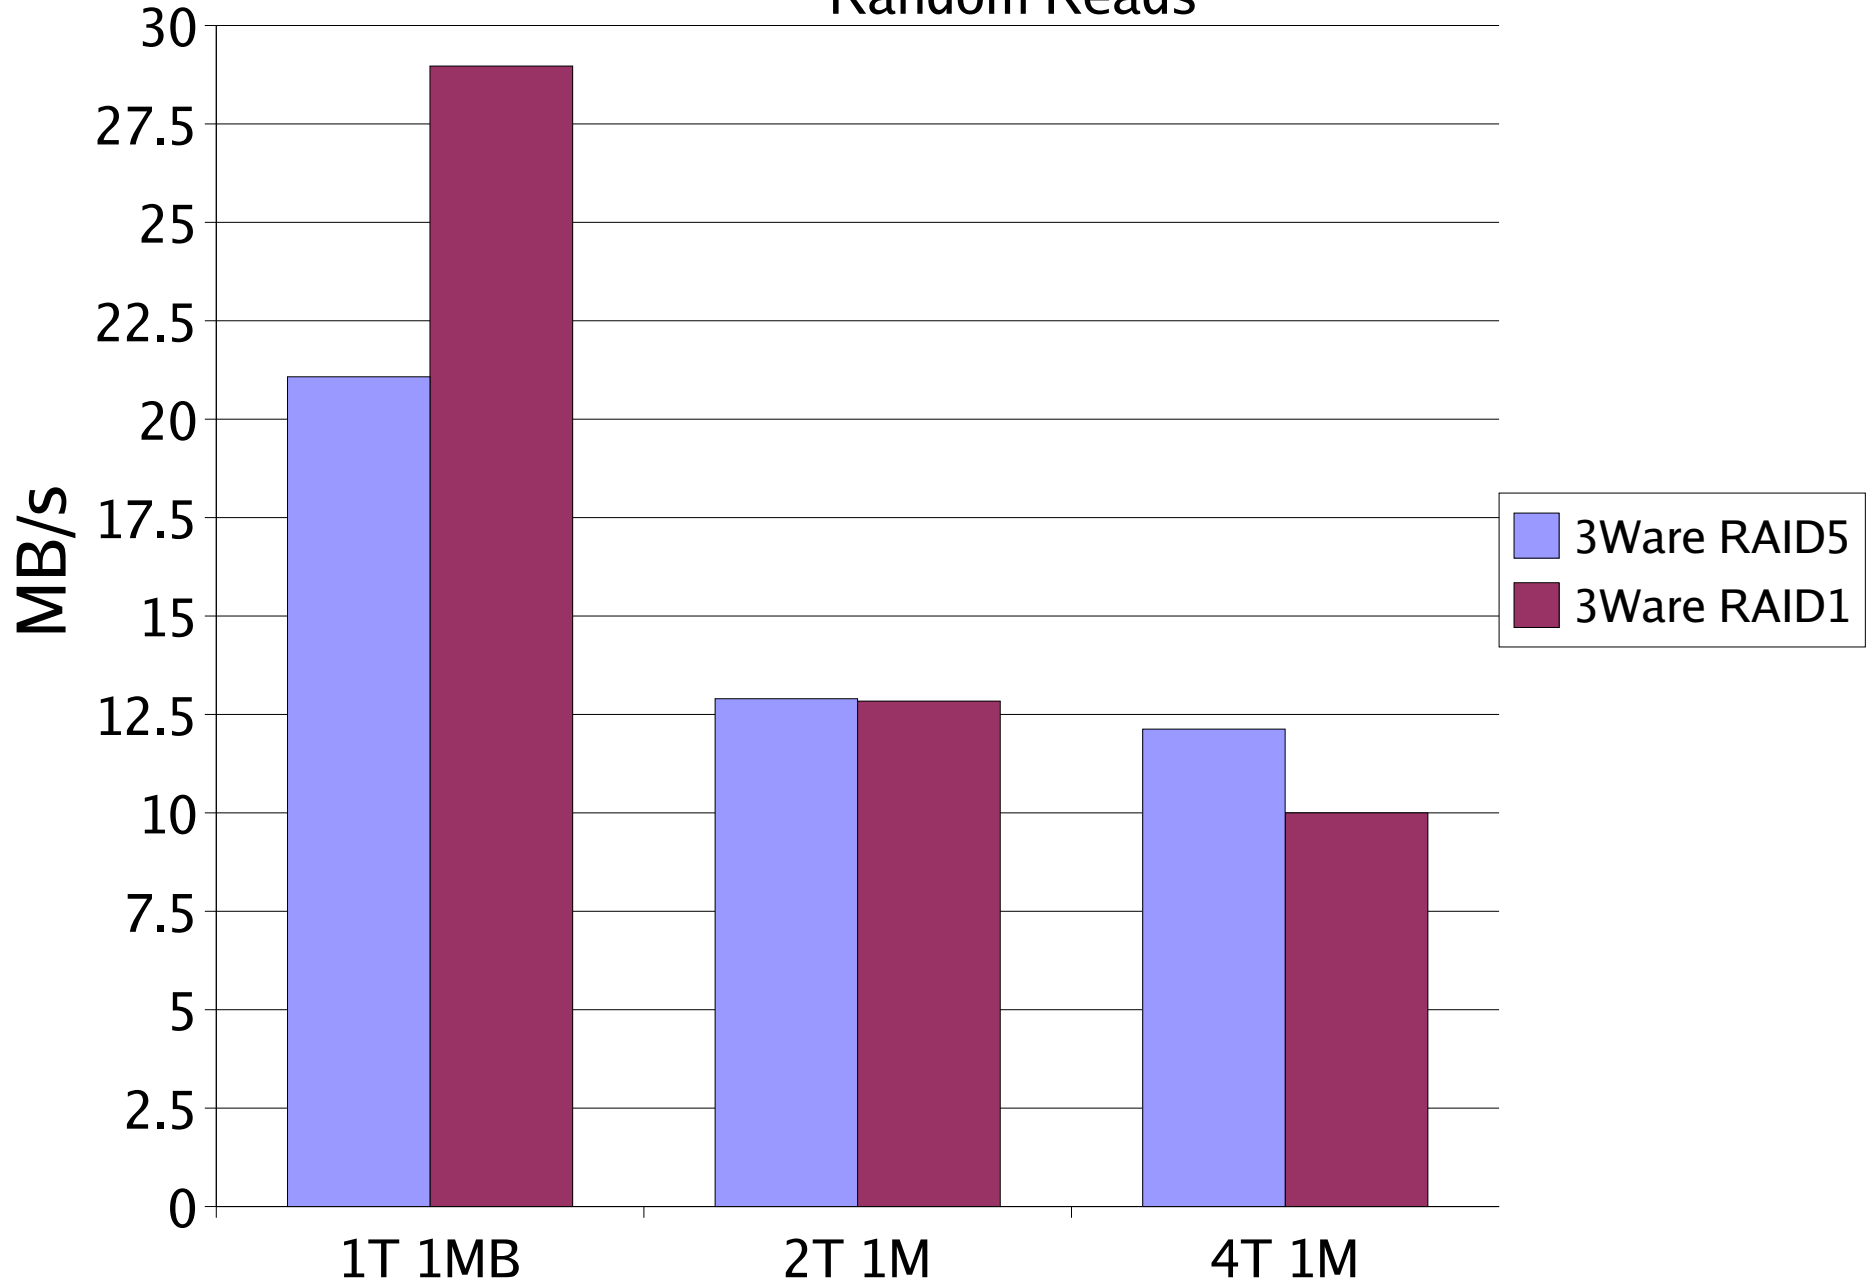

3Ware RAID Comparison on EXT3 Random Reads

RAID5 tests were on an EXT3 filesystem across three SATA drives

RAID1 tests were on an EXT3 filesystem across two SATA drives