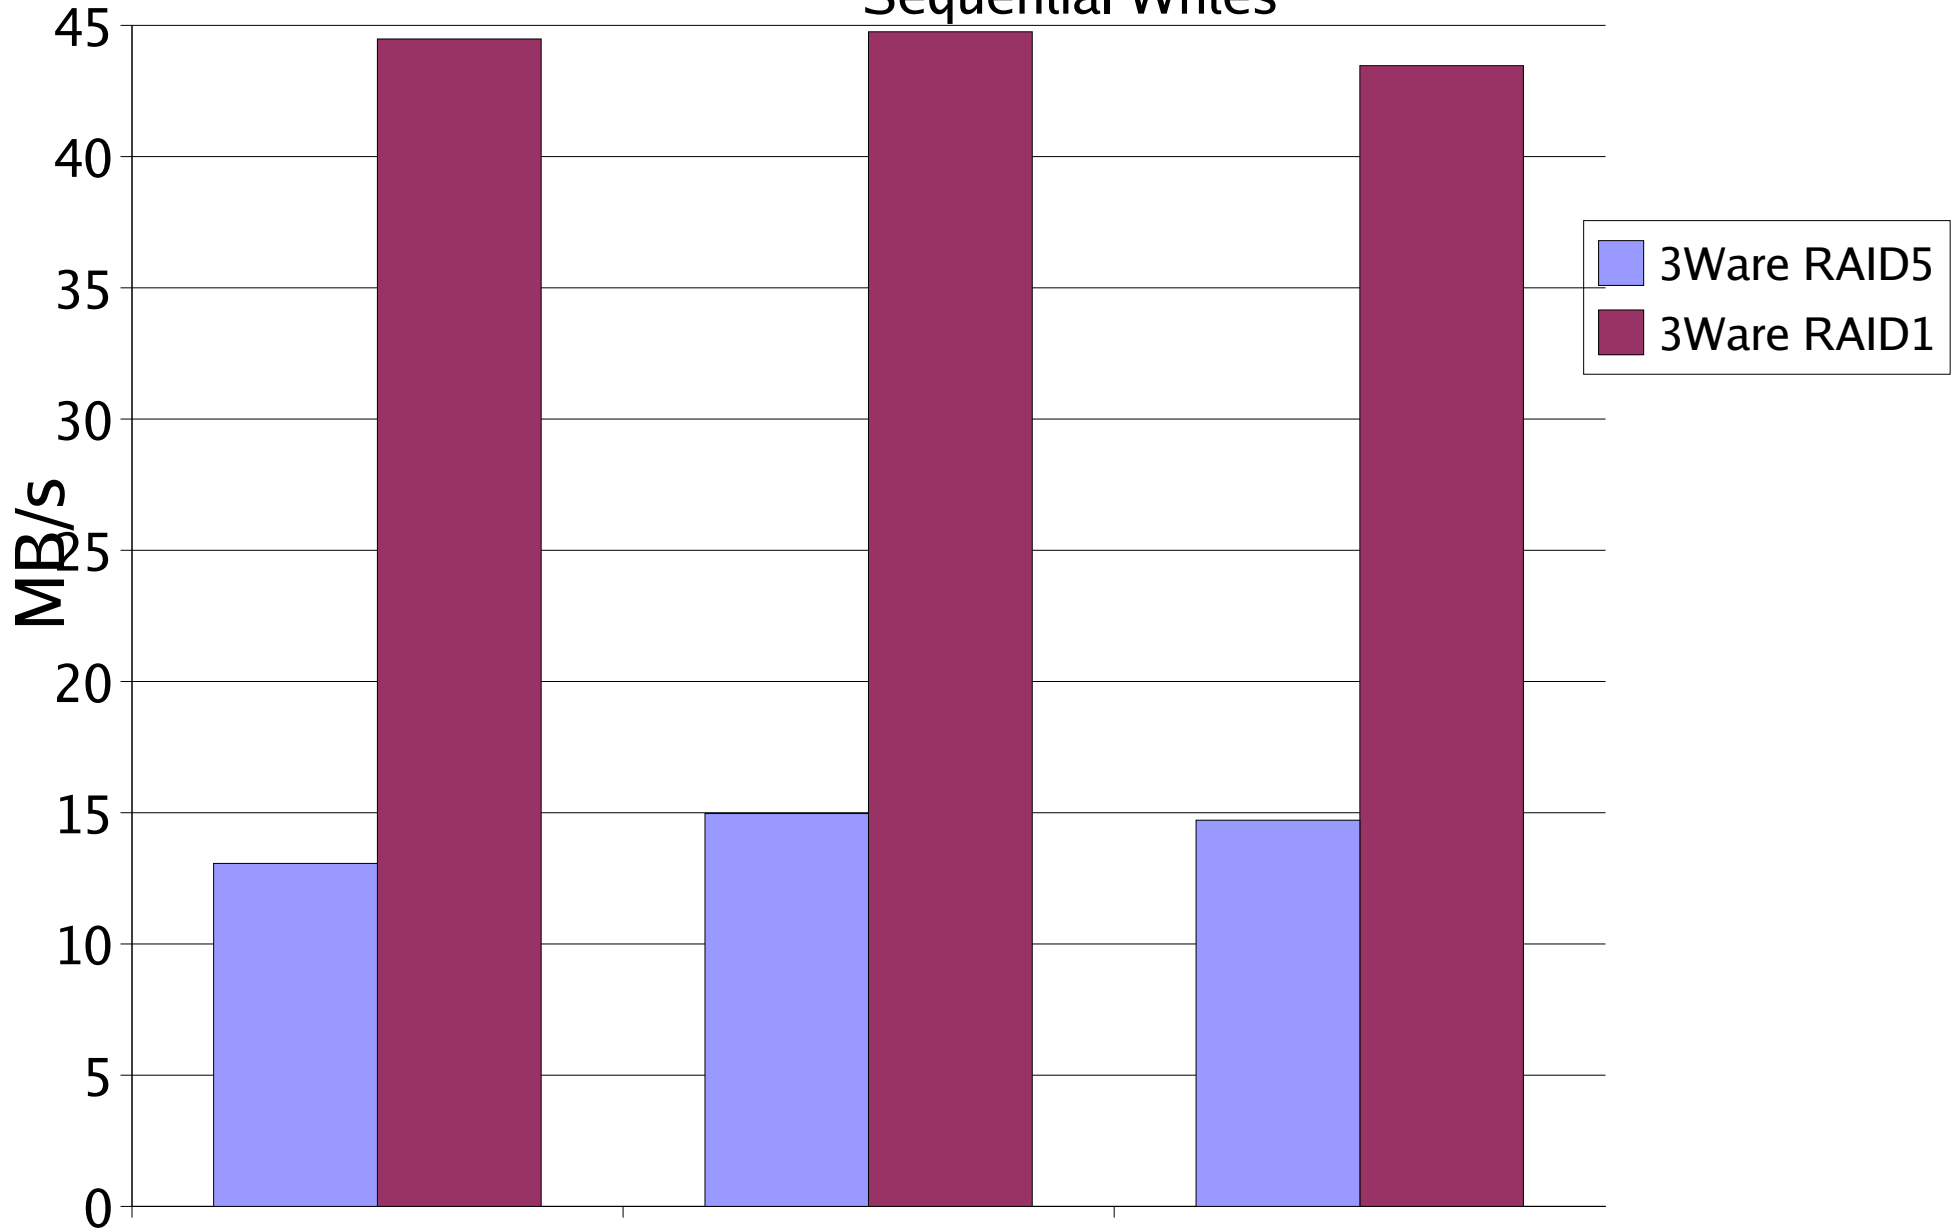

3Ware RAID Comparison on EXT3

Sequential Writes

RAID5 tests were on an EXT3 filesystem across three SATA drives
RAID1 tests were on an EXT3 filesystem across two SATA drives