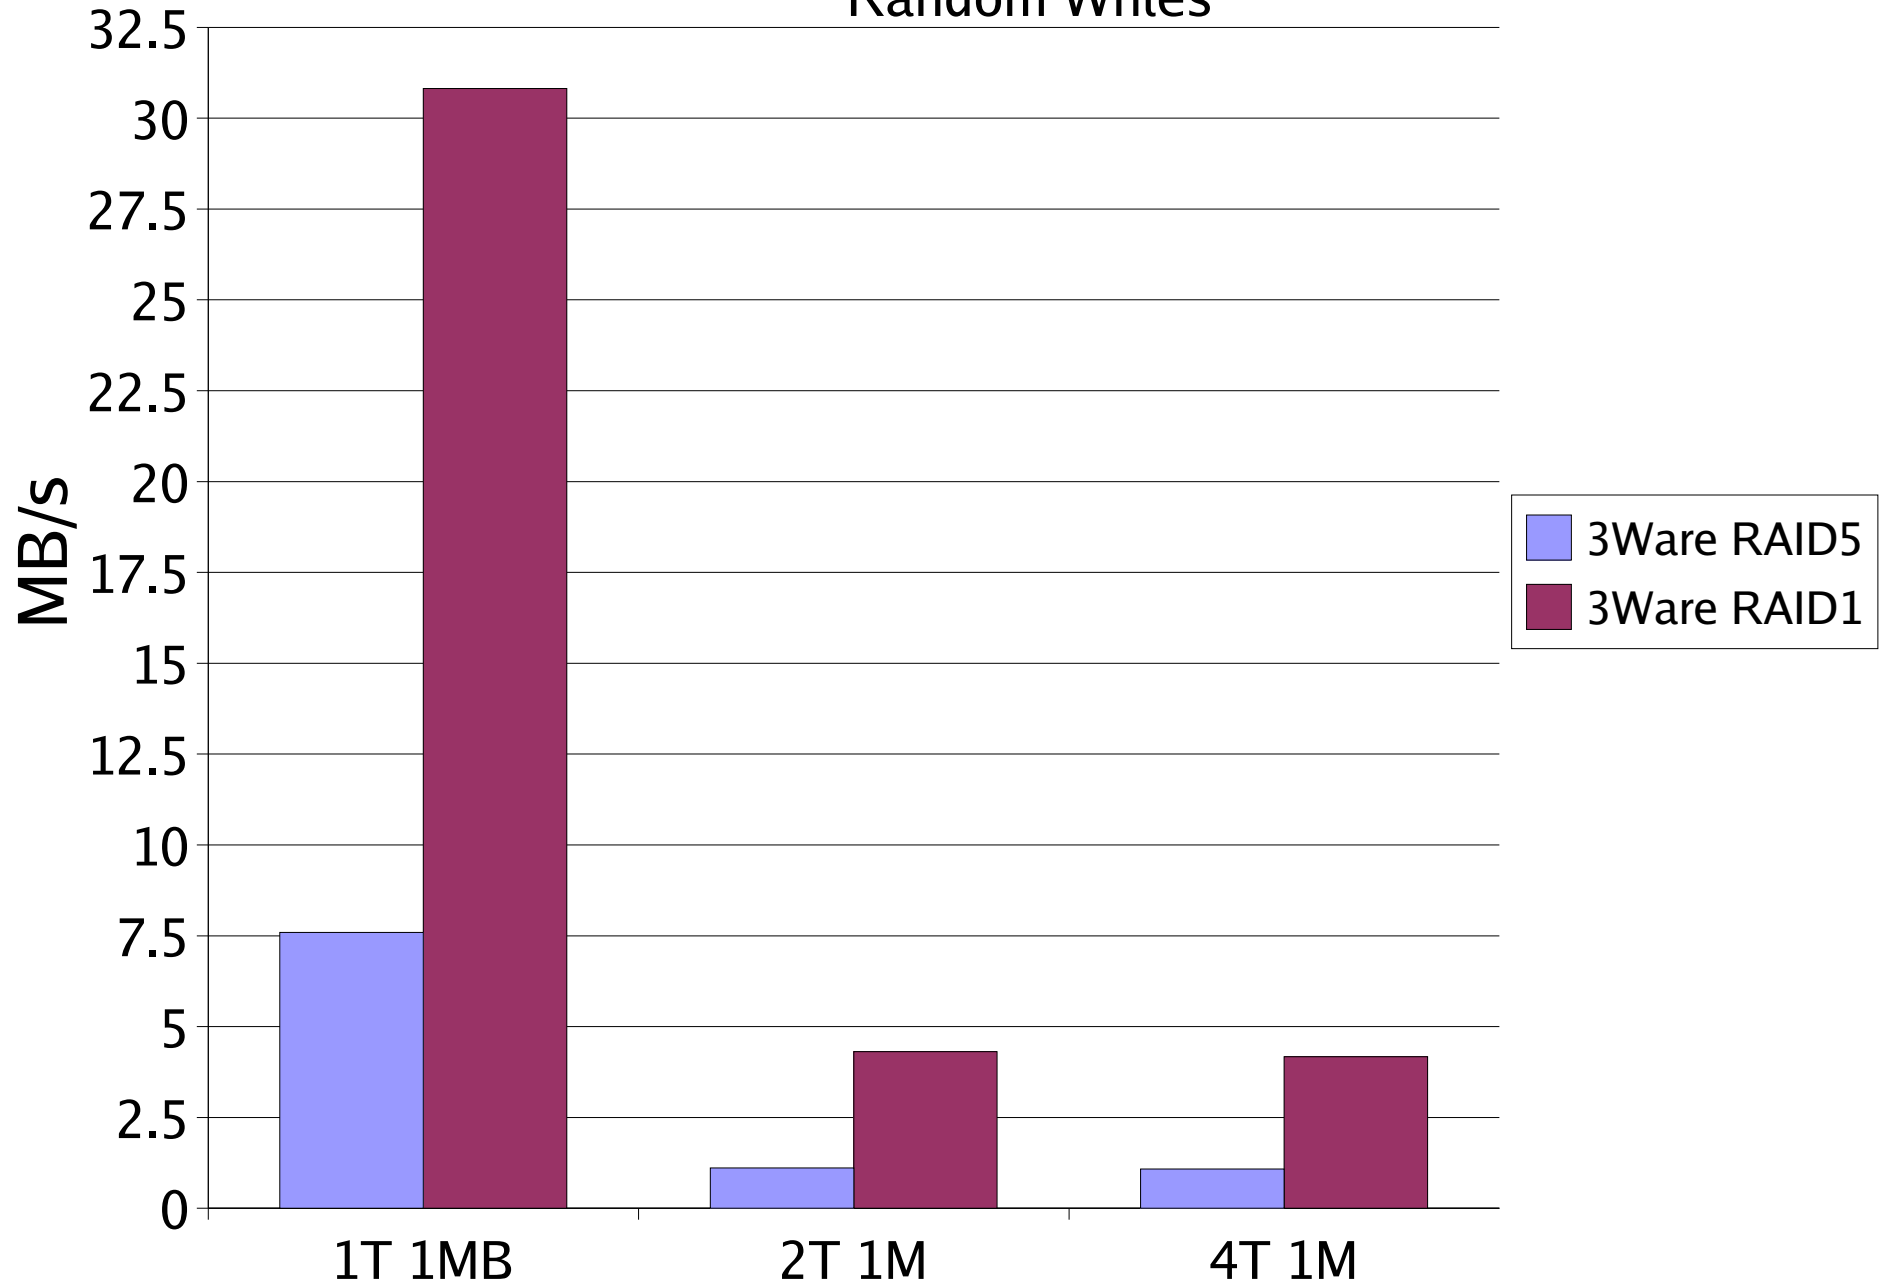

3Ware RAID Comparison on EXT3

Random Writes

RAID5 tests were on an EXT3 filesystem across three SATA drives

RAID1 tests were on an EXT3 filesystem across two SATA drives