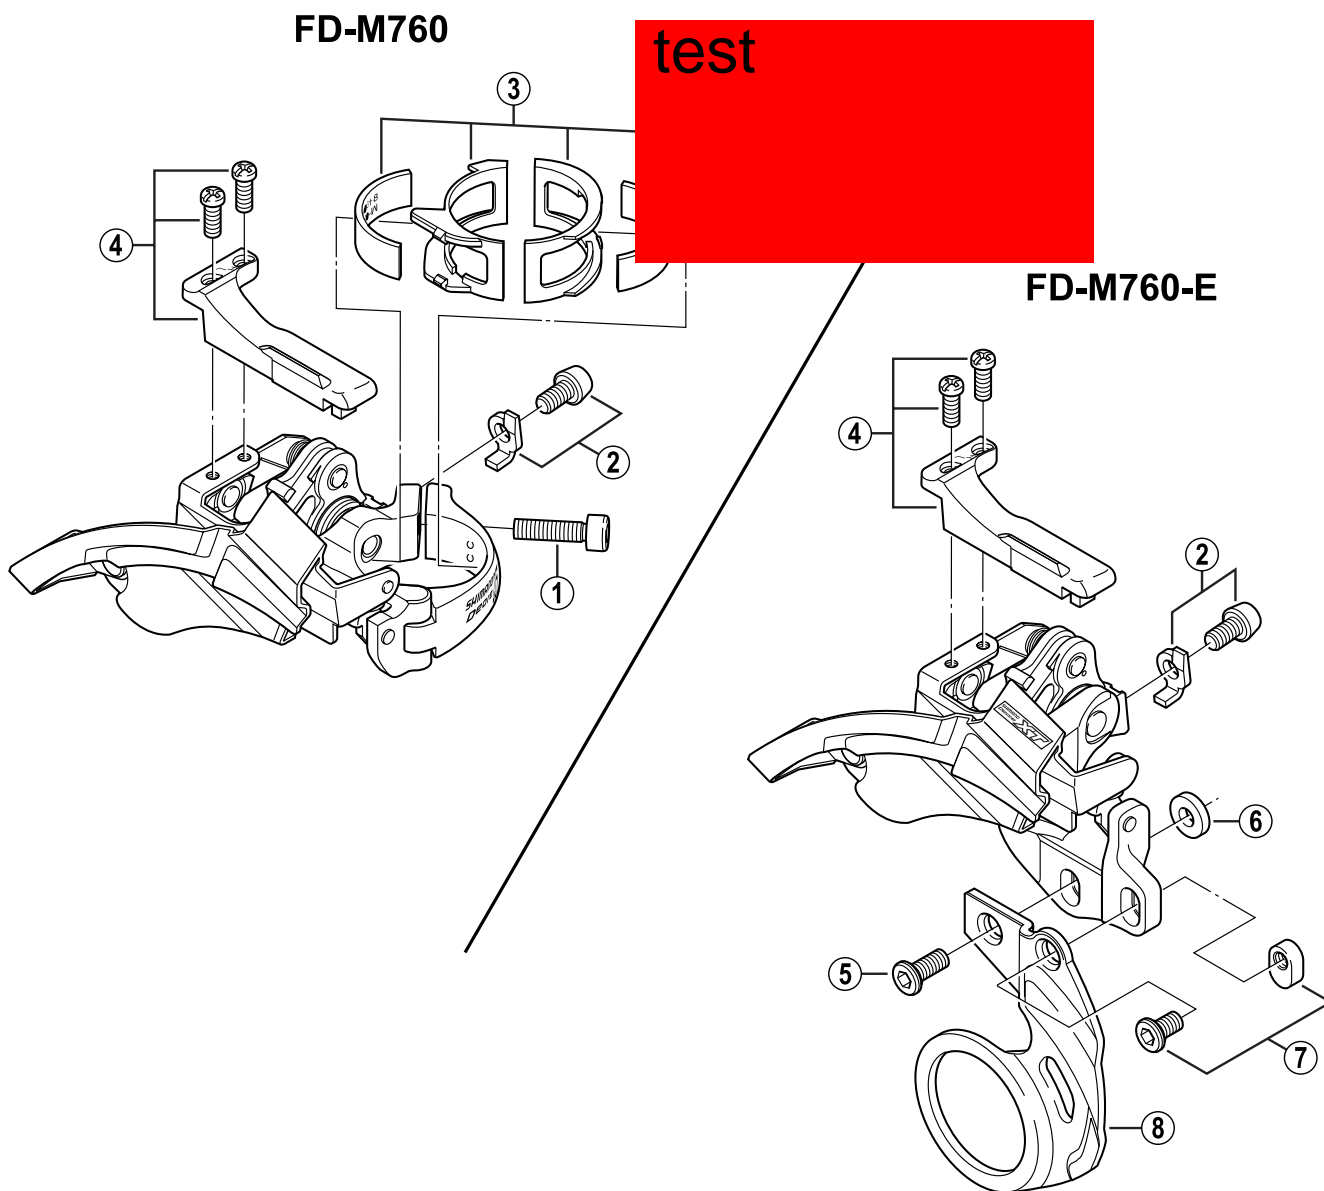

DEORE XT Top Swing Front Derailleur

FD-M760

FD-M760-E Bracket Type

Q'TY	ITEM NO.	SHIMANO CODE NO.	DESCRIPTION
	1	Y-5BG07500	Clamp Bolt (M5 x 18.5)
	2	Y-5HY98010	Cable Fixing Plate & Bolt (M5 x 8.5)
	3	Y-5HY98020	Clamp Band Adapter Unit for S-size / ϕ 28.6 mm (1-1/8")
		Y-5HY98030	Clamp Band Adapter Unit for M-size / ϕ 31.8 mm (1-1/4")
	4	Y-5HY98040	Stroke Adjust Screws (M4 x 10) & Plate
	5	Y-5CR52200	Bracket Fixing Bolt B
	6	Y-5HF10000	Spacer (2.5 mm) for Shell Width 68 mm
	7	Y-5CR98020	Bracket Fixing Bolt A & Nut
	8	Y-5EC50300	BB-Plate