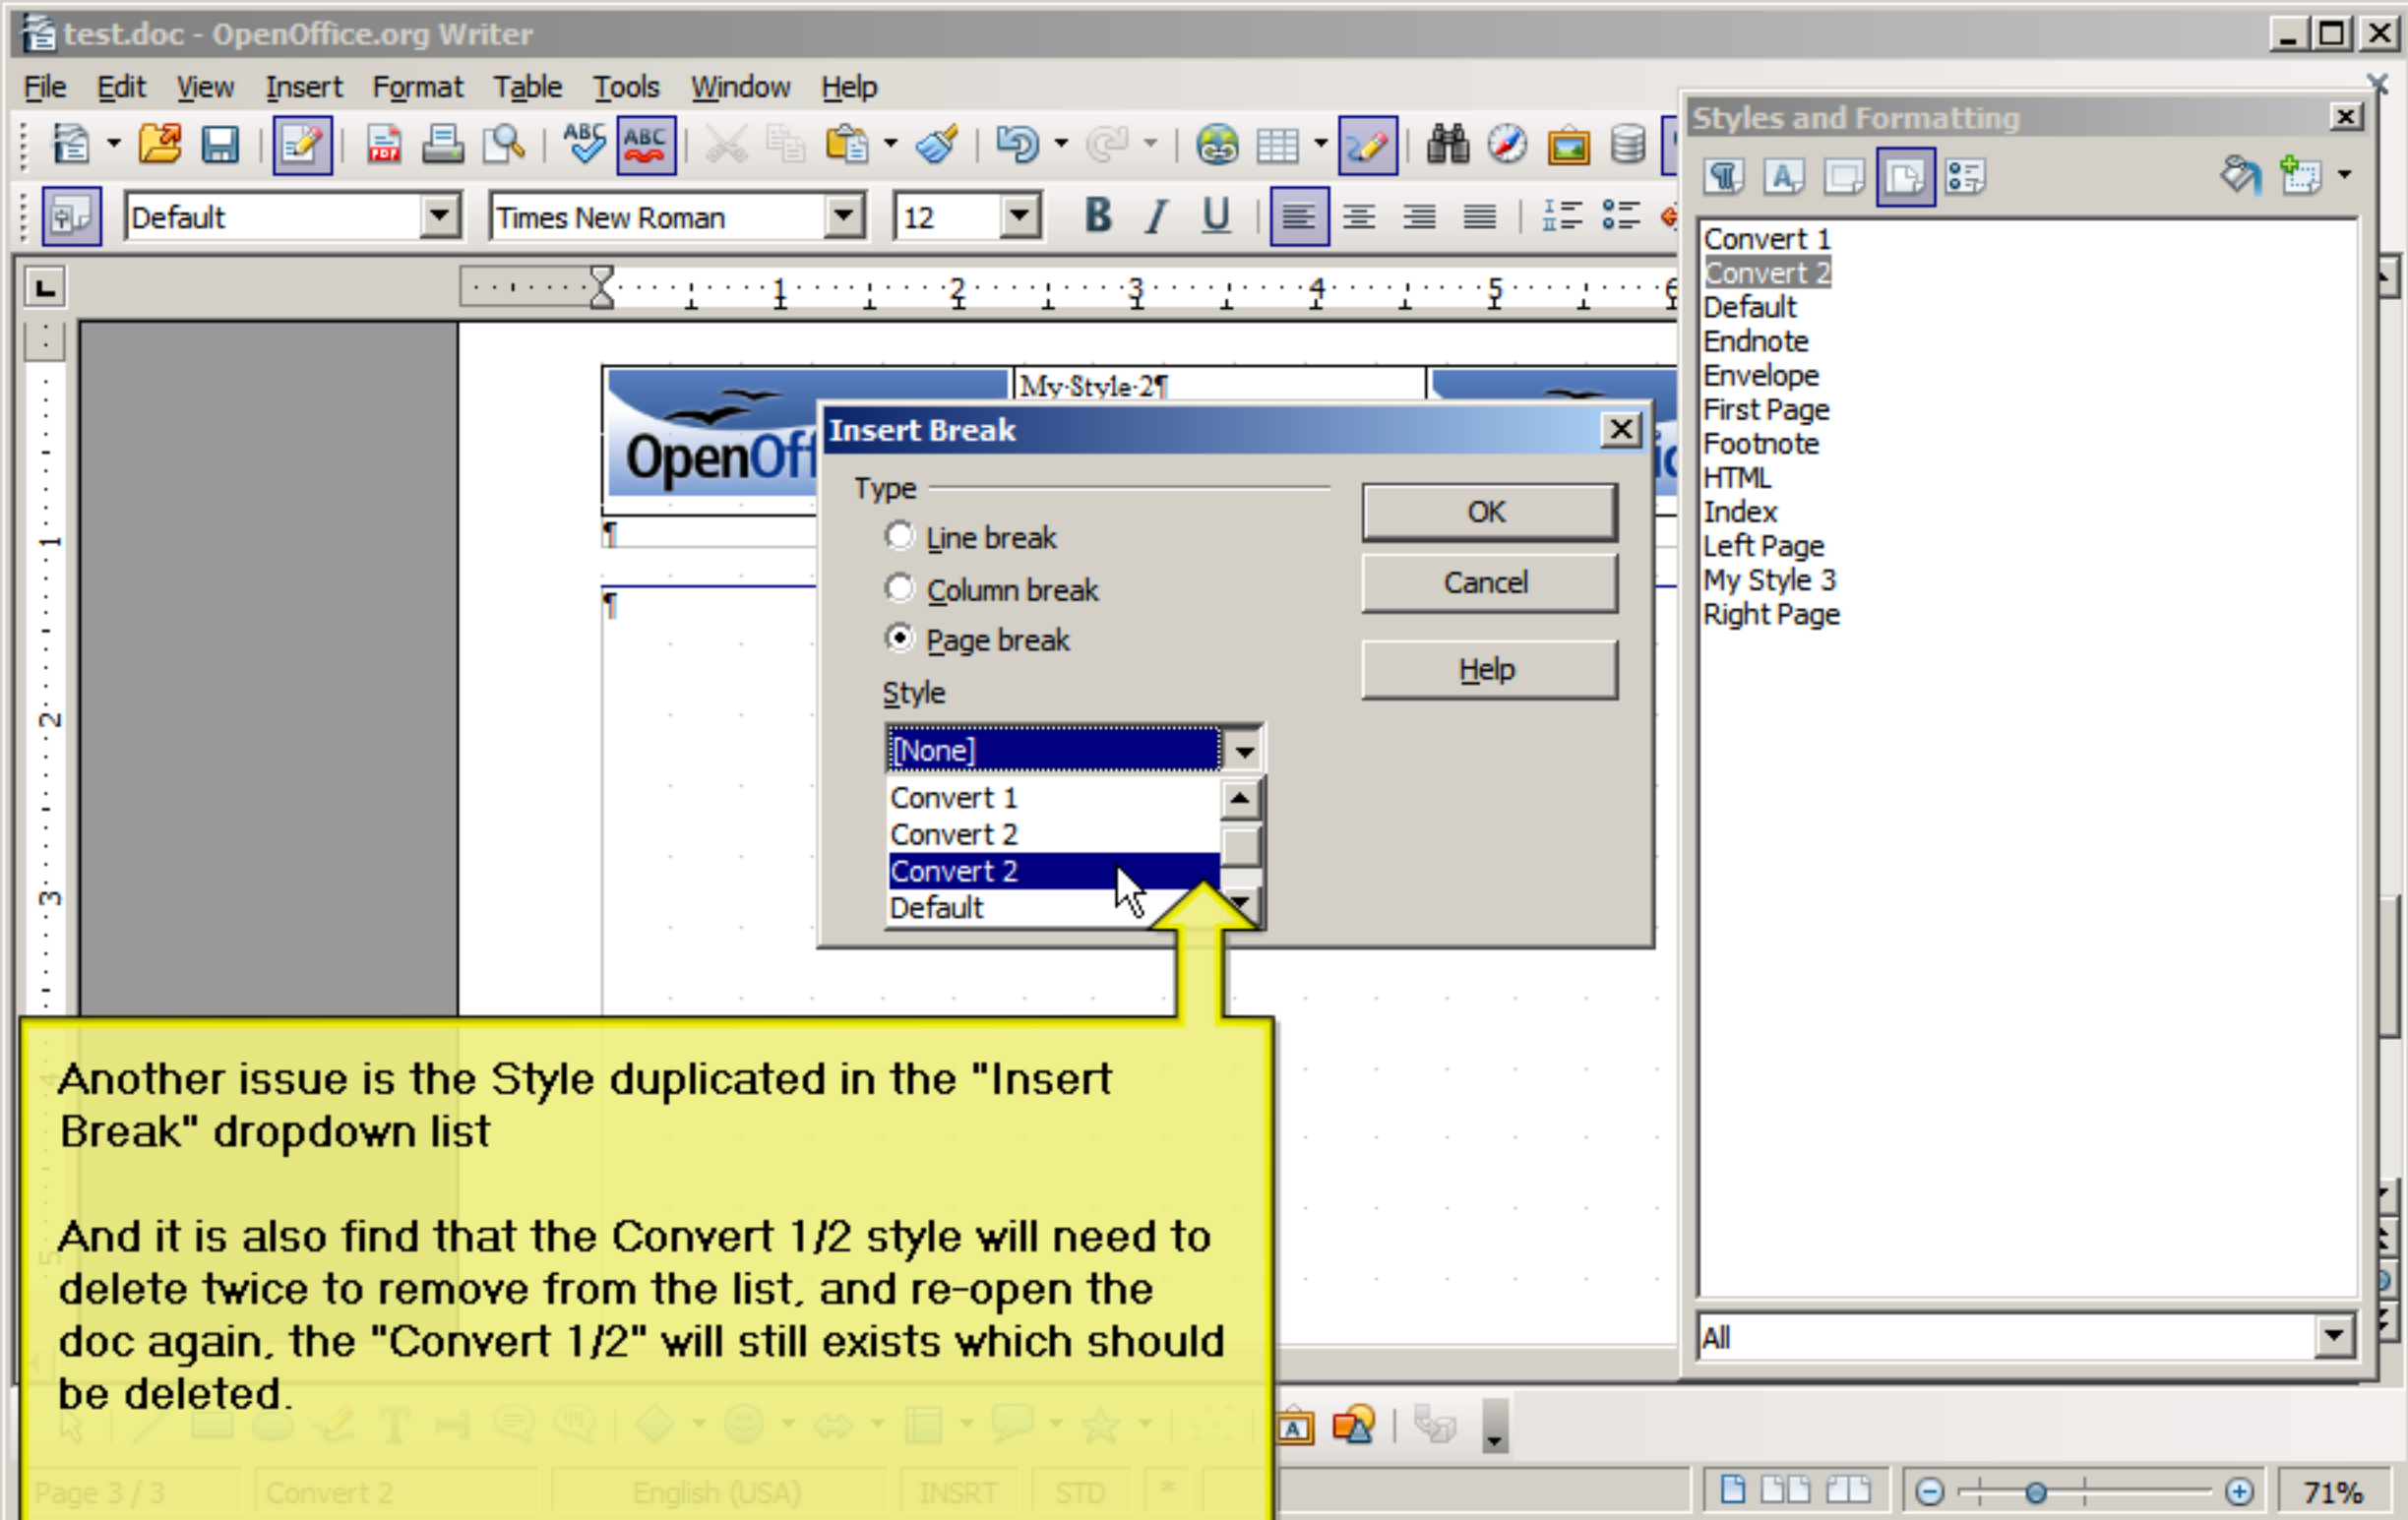

All

Another issue is the Style duplicated in the "Insert Break" dropdown list

And it is also find that the Convert 1/2 style will need to delete twice to remove from the list, and re-open the doc again, the "Convert 1/2" will still exists which should be deleted.