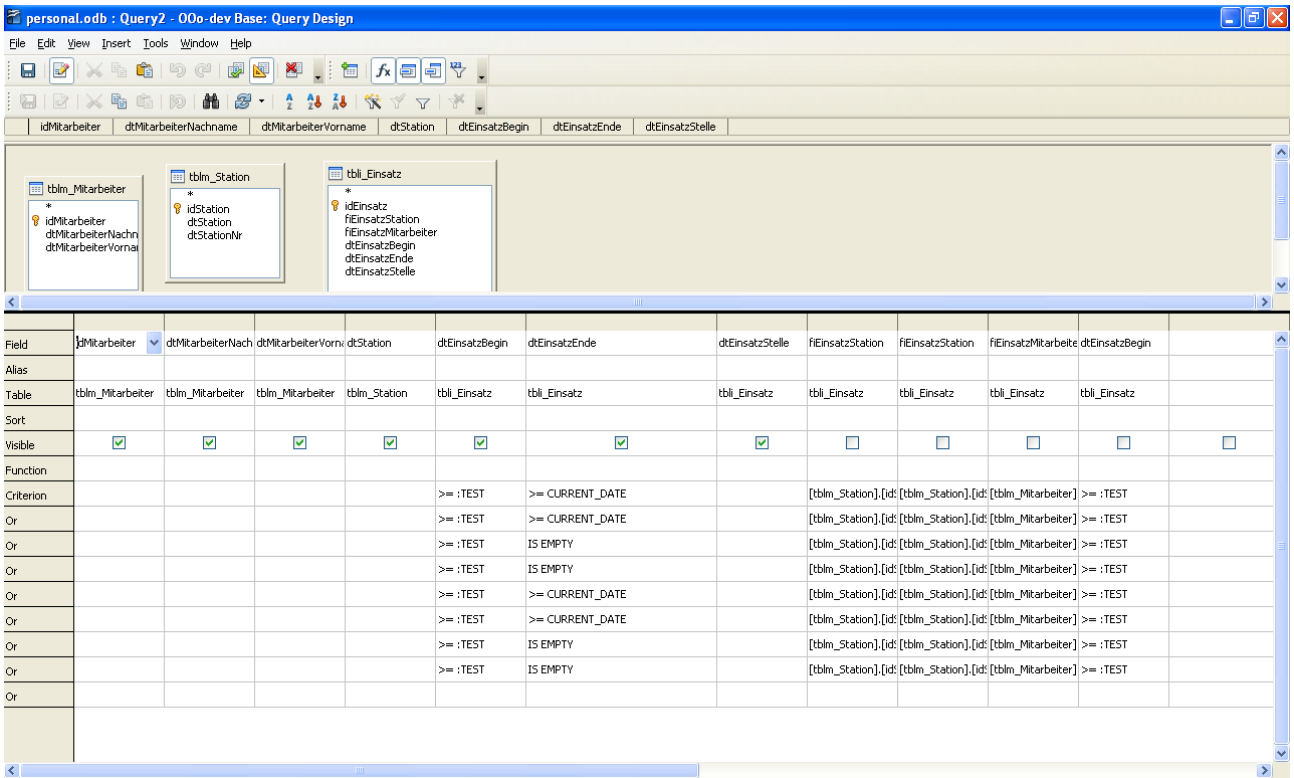

Illustration 1: Start query

Illustration 2: After 3 or 4 times switching Design View On/Off