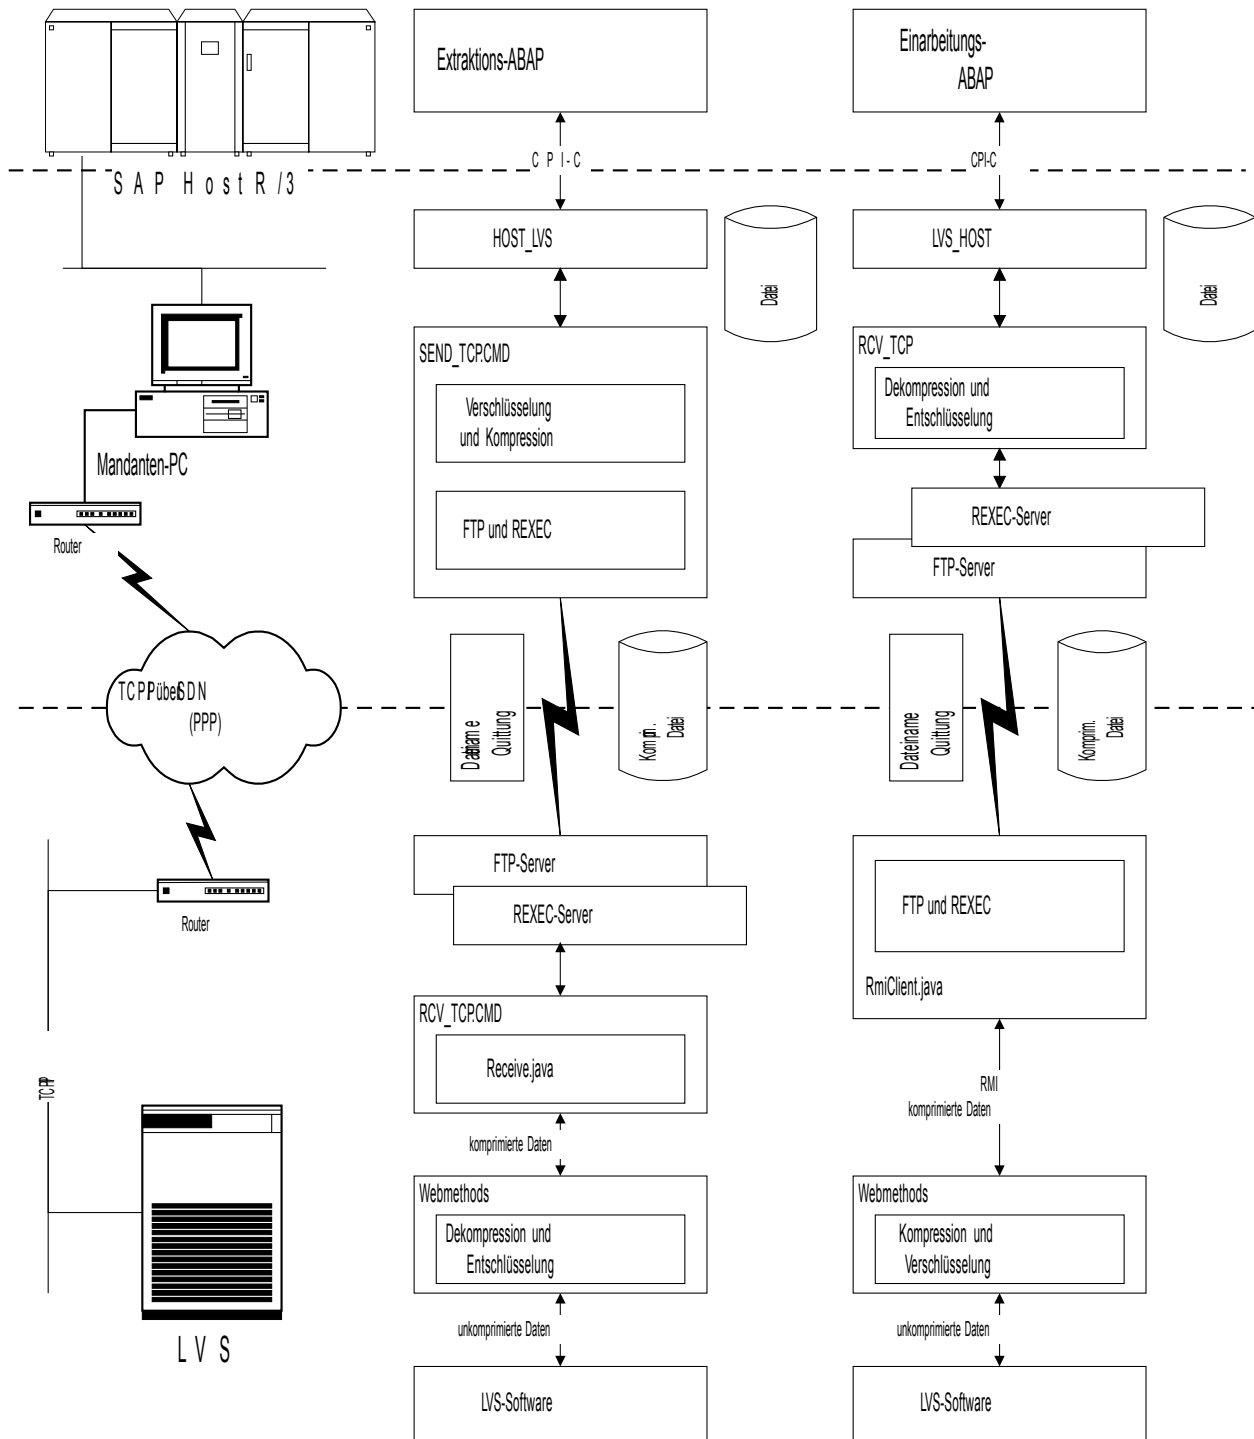

# WMF Import Test

As you can see, the text width is only 50% of what it should be, at least on my Mac.