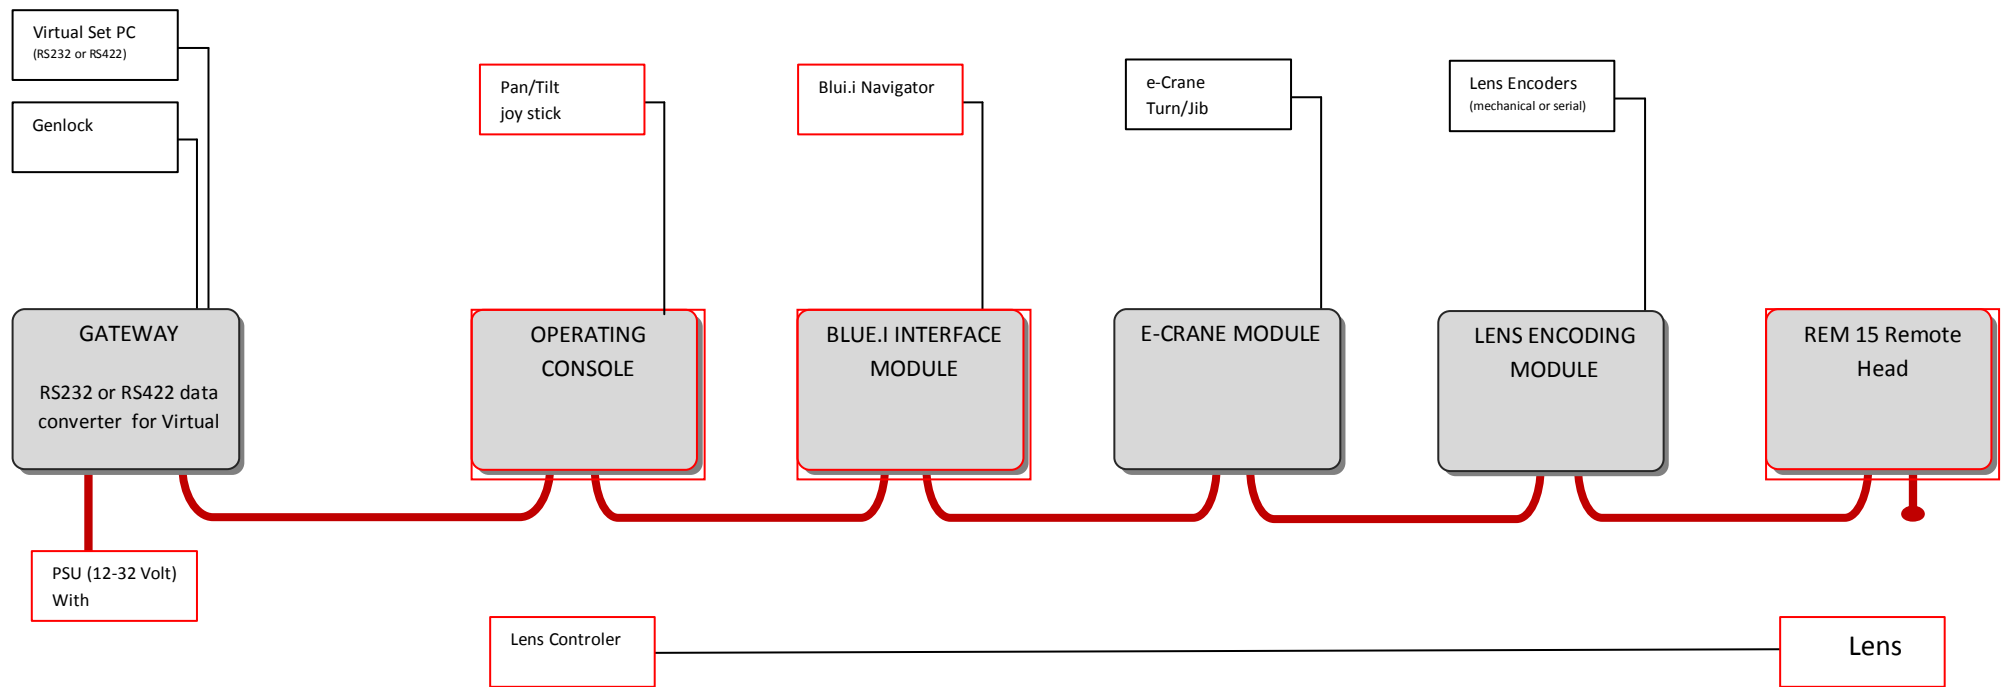

1) Tracking for Virtual Set with Blui.i and encoded Vinten head

2) Tracking for Virtual Set with Blui.i and encoded head (Mo-Sys Bus + Vinten direct)

3) Tracking for Virtual Set with Blui.i and e-Crane

4) Tracking for Virtual Set with Blui.i and e-Crane (mechanical cable version)