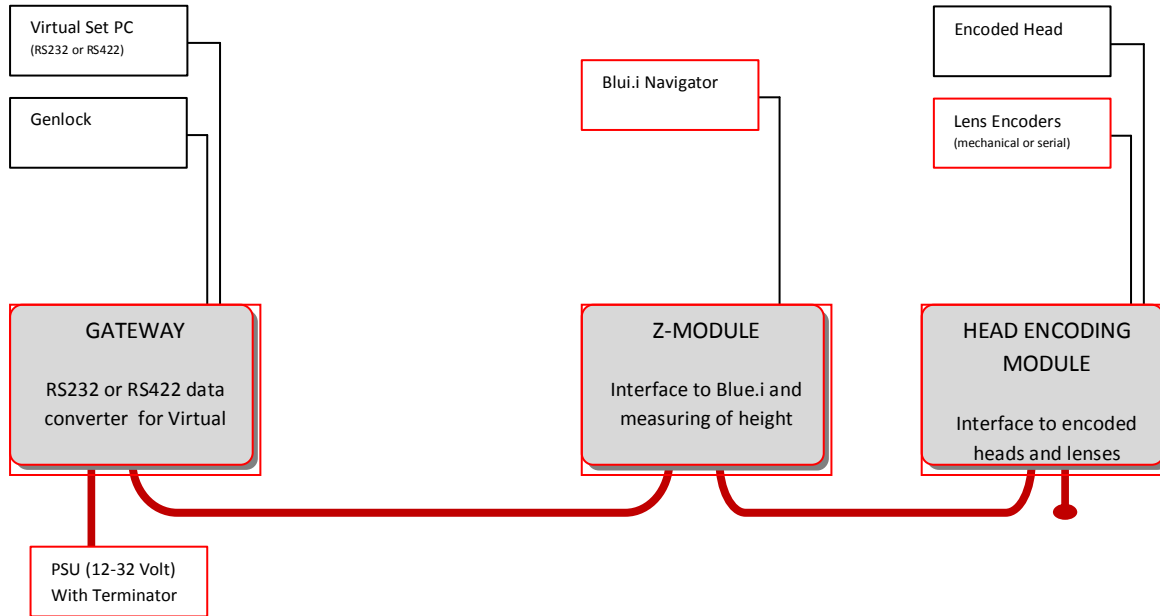

1) Tracking for Virtual Set with Blui.i and encoded Vinten head

2) Tracking for Virtual Set with Blui.i and encoded head (Mo-Sys Bus + Vinten direct)

3) Tracking for Virtual Set with Blui.i and e-Crane

4) Tracking for Virtual Set with Blui.i and e-Crane (mechanical cable version)