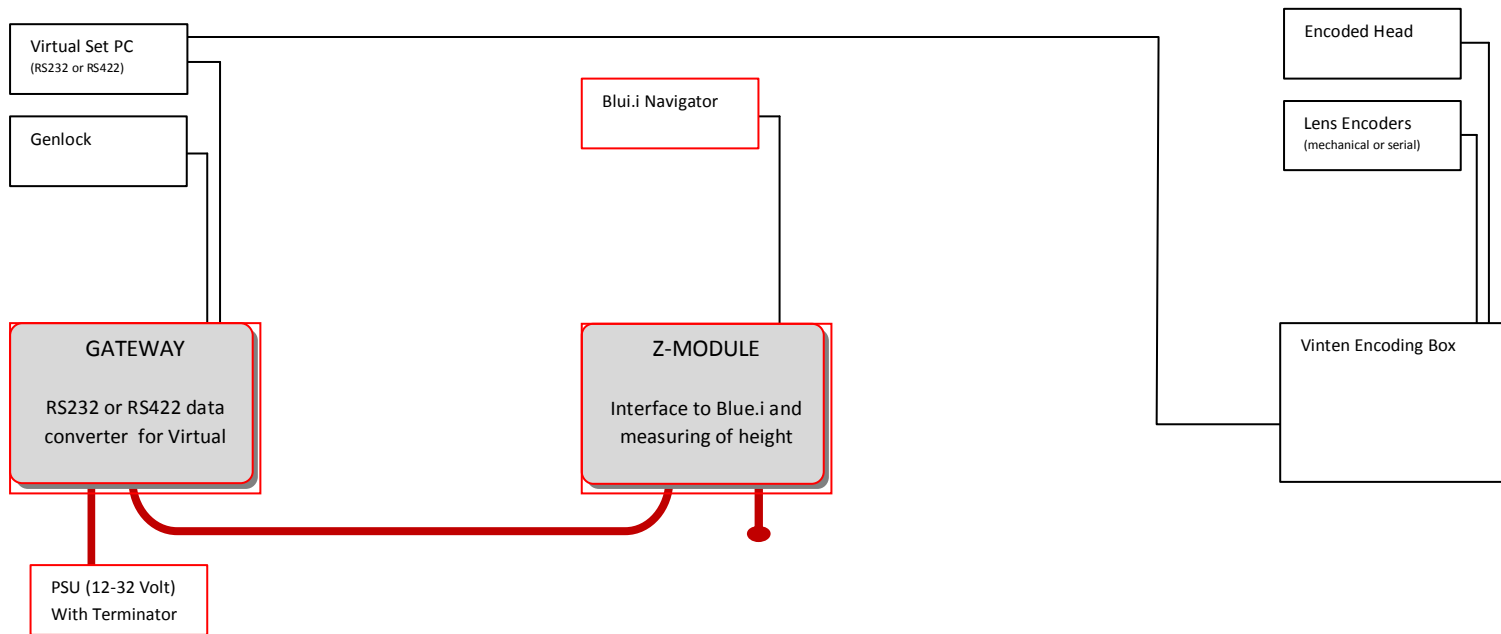

1) Tracking for Virtual Set with Blui.i and encoded Vinten head

2) Tracking for Virtual Set with Blui.i and encoded head (Mo-Sys Bus + Vinten direct)

3) Tracking for Virtual Set with Blui.i and e-Crane

4) Tracking for Virtual Set with Blui.i and e-Crane (mechanical cable version)