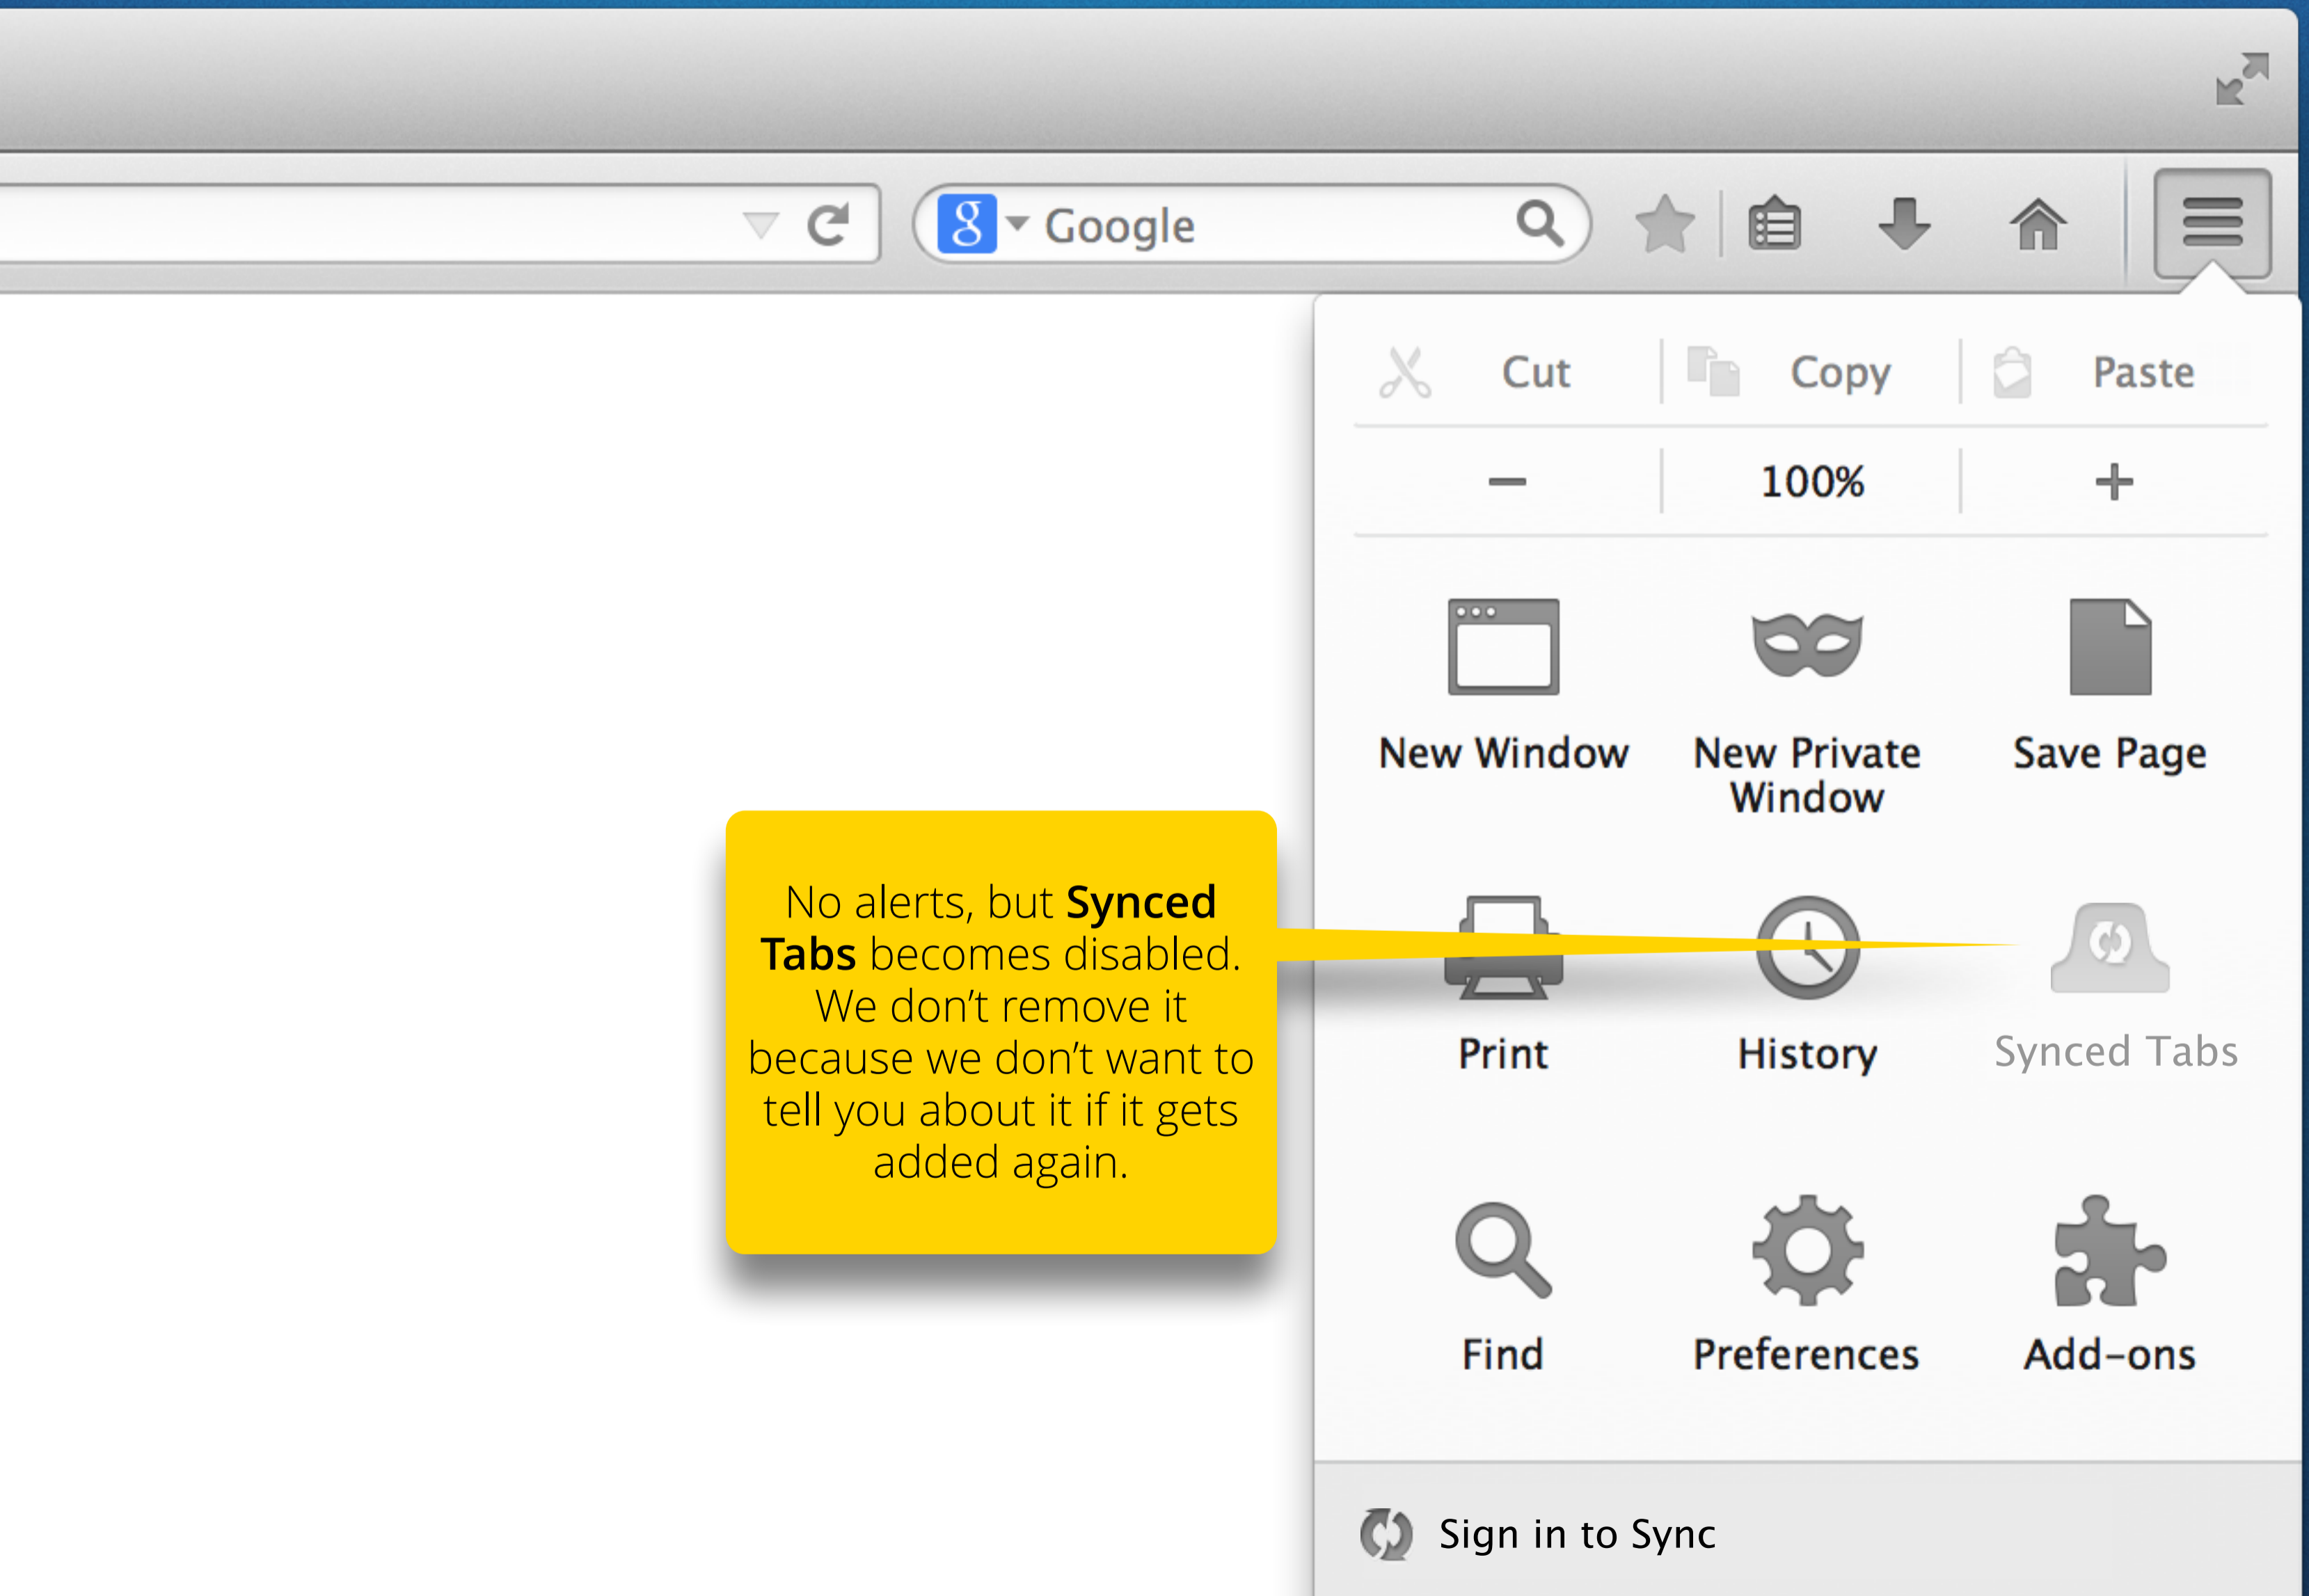

To move synced tabs elsewhere in the browser [Customize Firefox](#)

3RD+ DEVICE JOINS YOU

Rfeeley's Tablet has joined your Firefox Account. Your synced tabs are now available in the menu.

AUSTRALIS MENU ITEM

MENU PANEL SUBVIEW

2ND DEVICE DISCONNECTS

IF DRAGGED TO MAIN TOOLBAR

IF DRAGGED TO LEFT OF TAB STRIP

IF DRAGGED MID-TAB STRIP

HOVERING CURVES

Google

Search