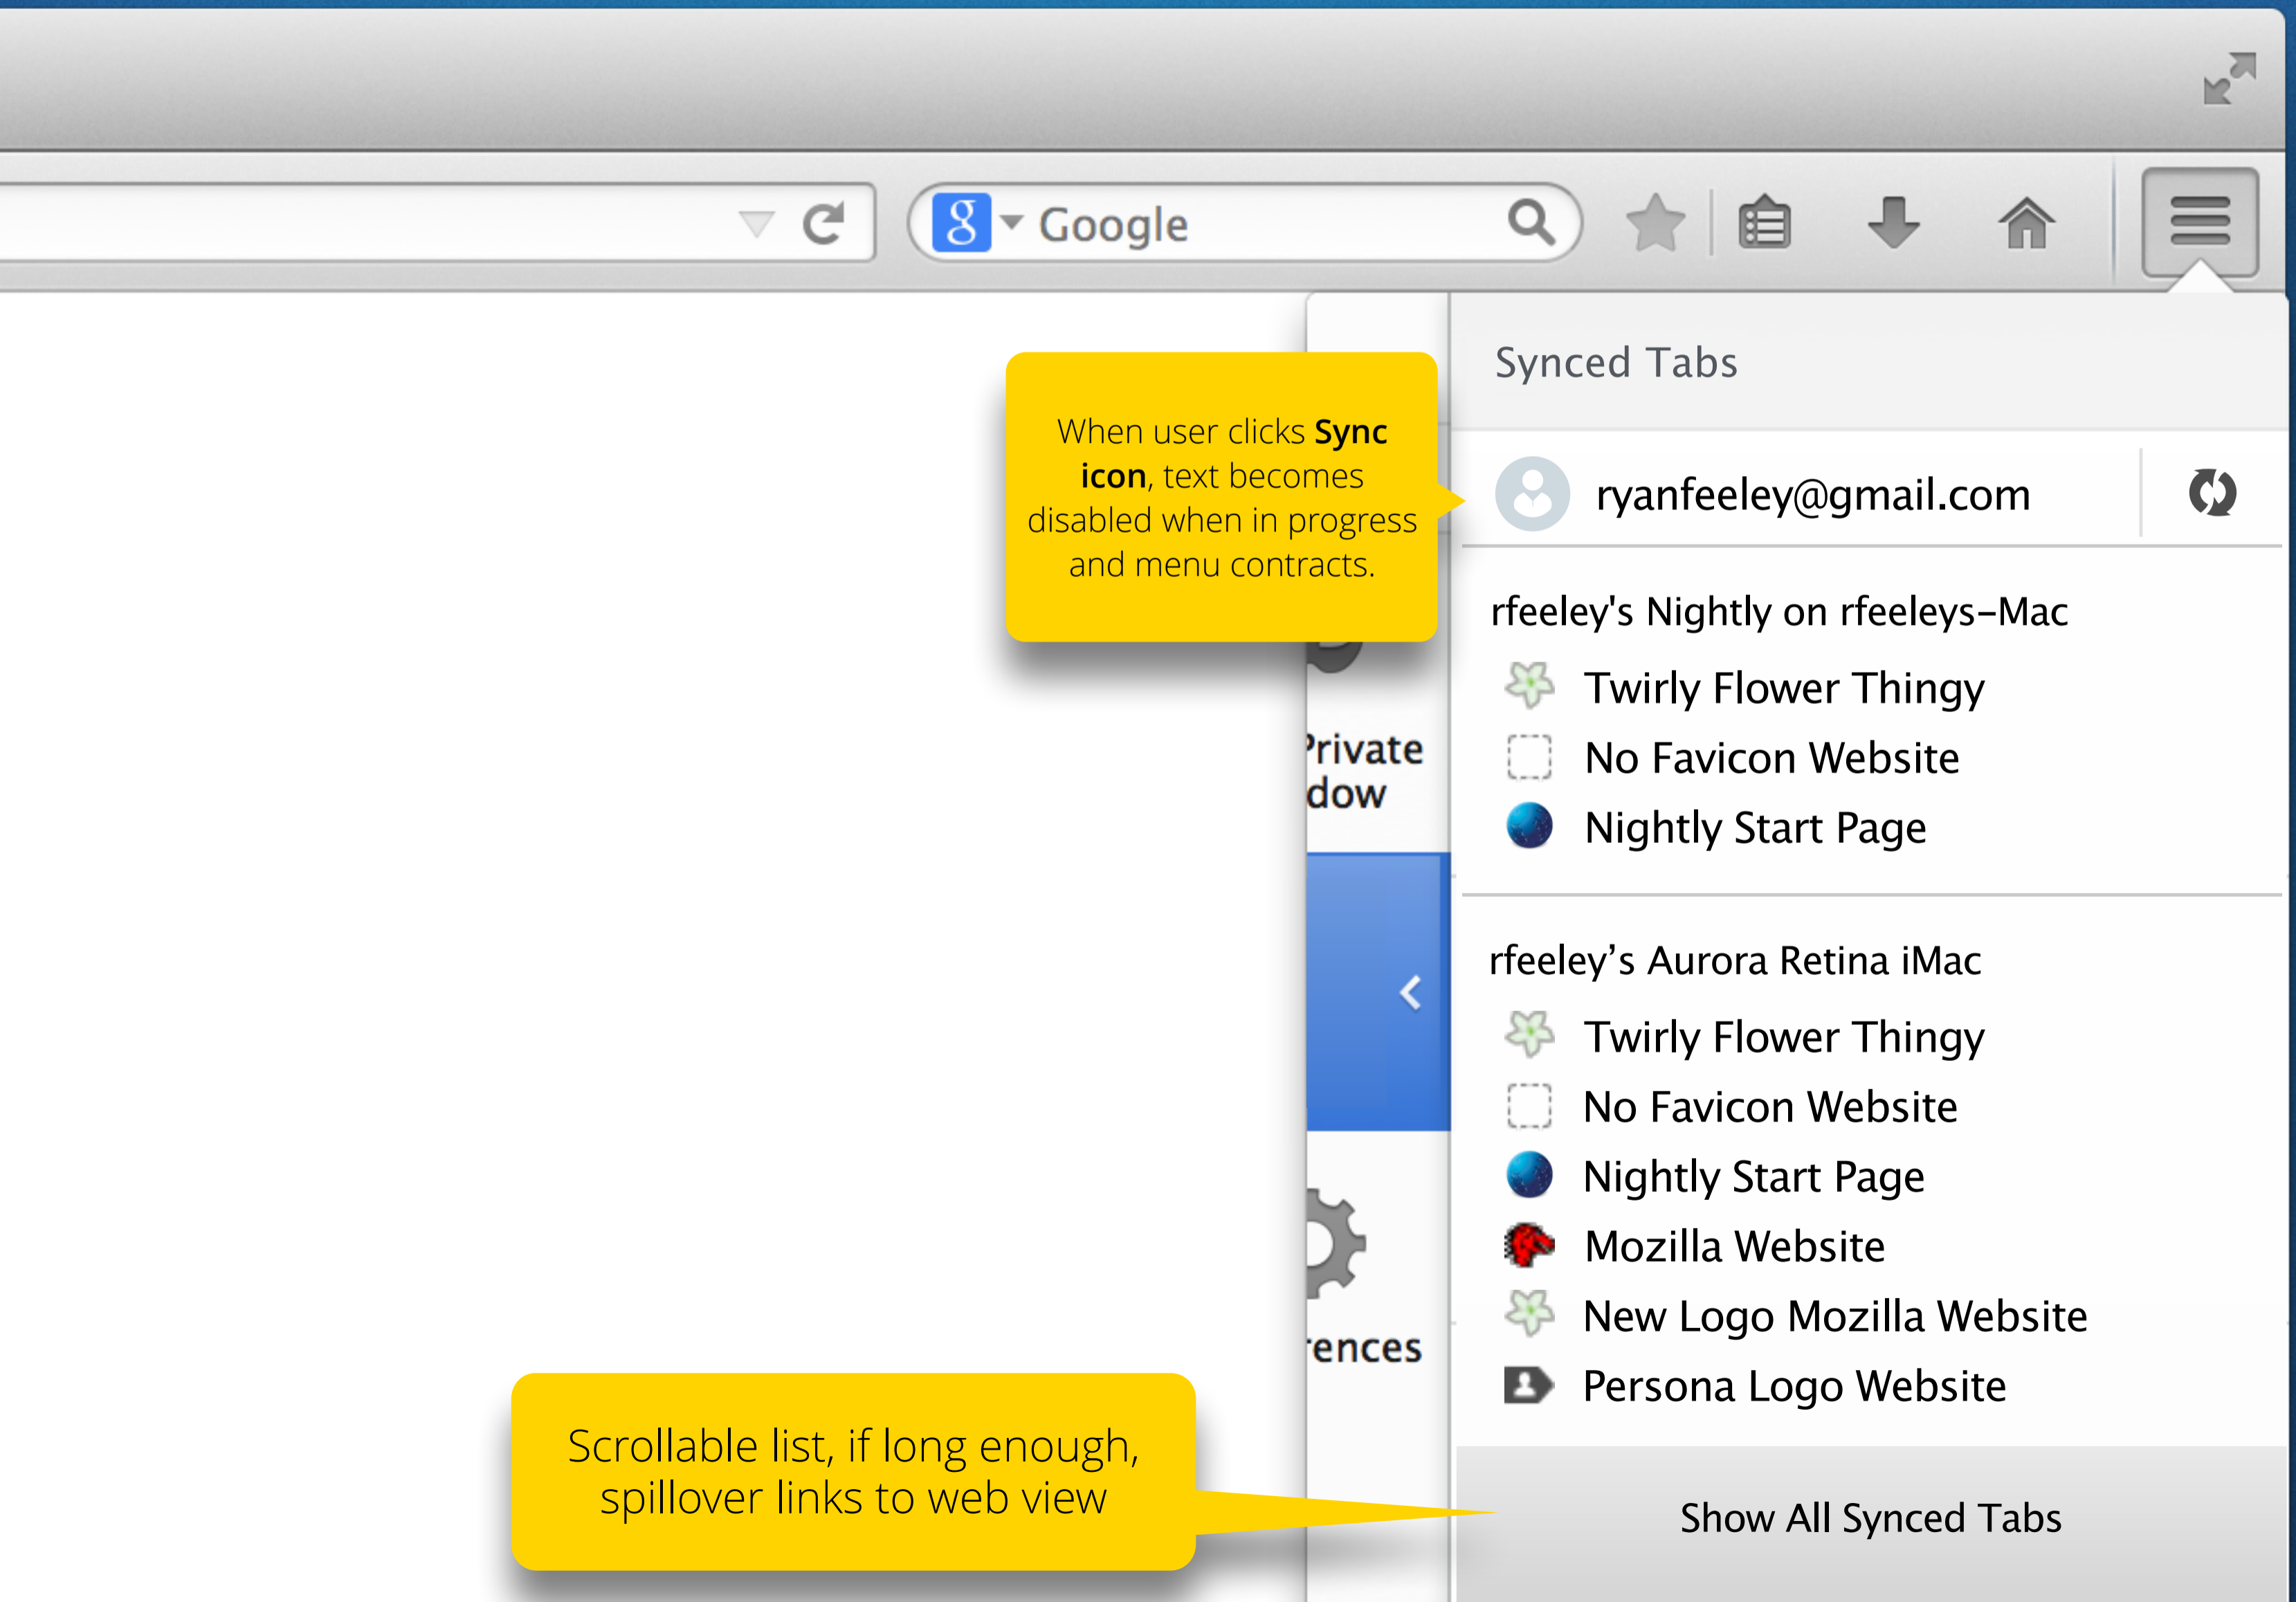

To move synced tabs elsewhere in
the browser [Customize Firefox](#)

Doorhanger variation.
Onboarding style circle
wiggles. Link opens
customize.

2ND DEVICE JOINS YOU

Rfeeley's Android is now syncing. Your synced tabs are now available in the menu.

To move synced tabs elsewhere in the browser [Customize Firefox](#)

3RD+ DEVICE JOINS YOU

Rfeeley's Tablet has joined your Firefox Account. Your synced tabs are now available in the menu.

AUSTRALIS MENU ITEM

MENU PANEL SUBVIEW

2ND DEVICE DISCONNECTS

IF DRAGGED TO MAIN TOOLBAR

IF DRAGGED TO LEFT OF TAB STRIP

IF DRAGGED MID-TAB STRIP

HOVERING CURVES

Google

Search