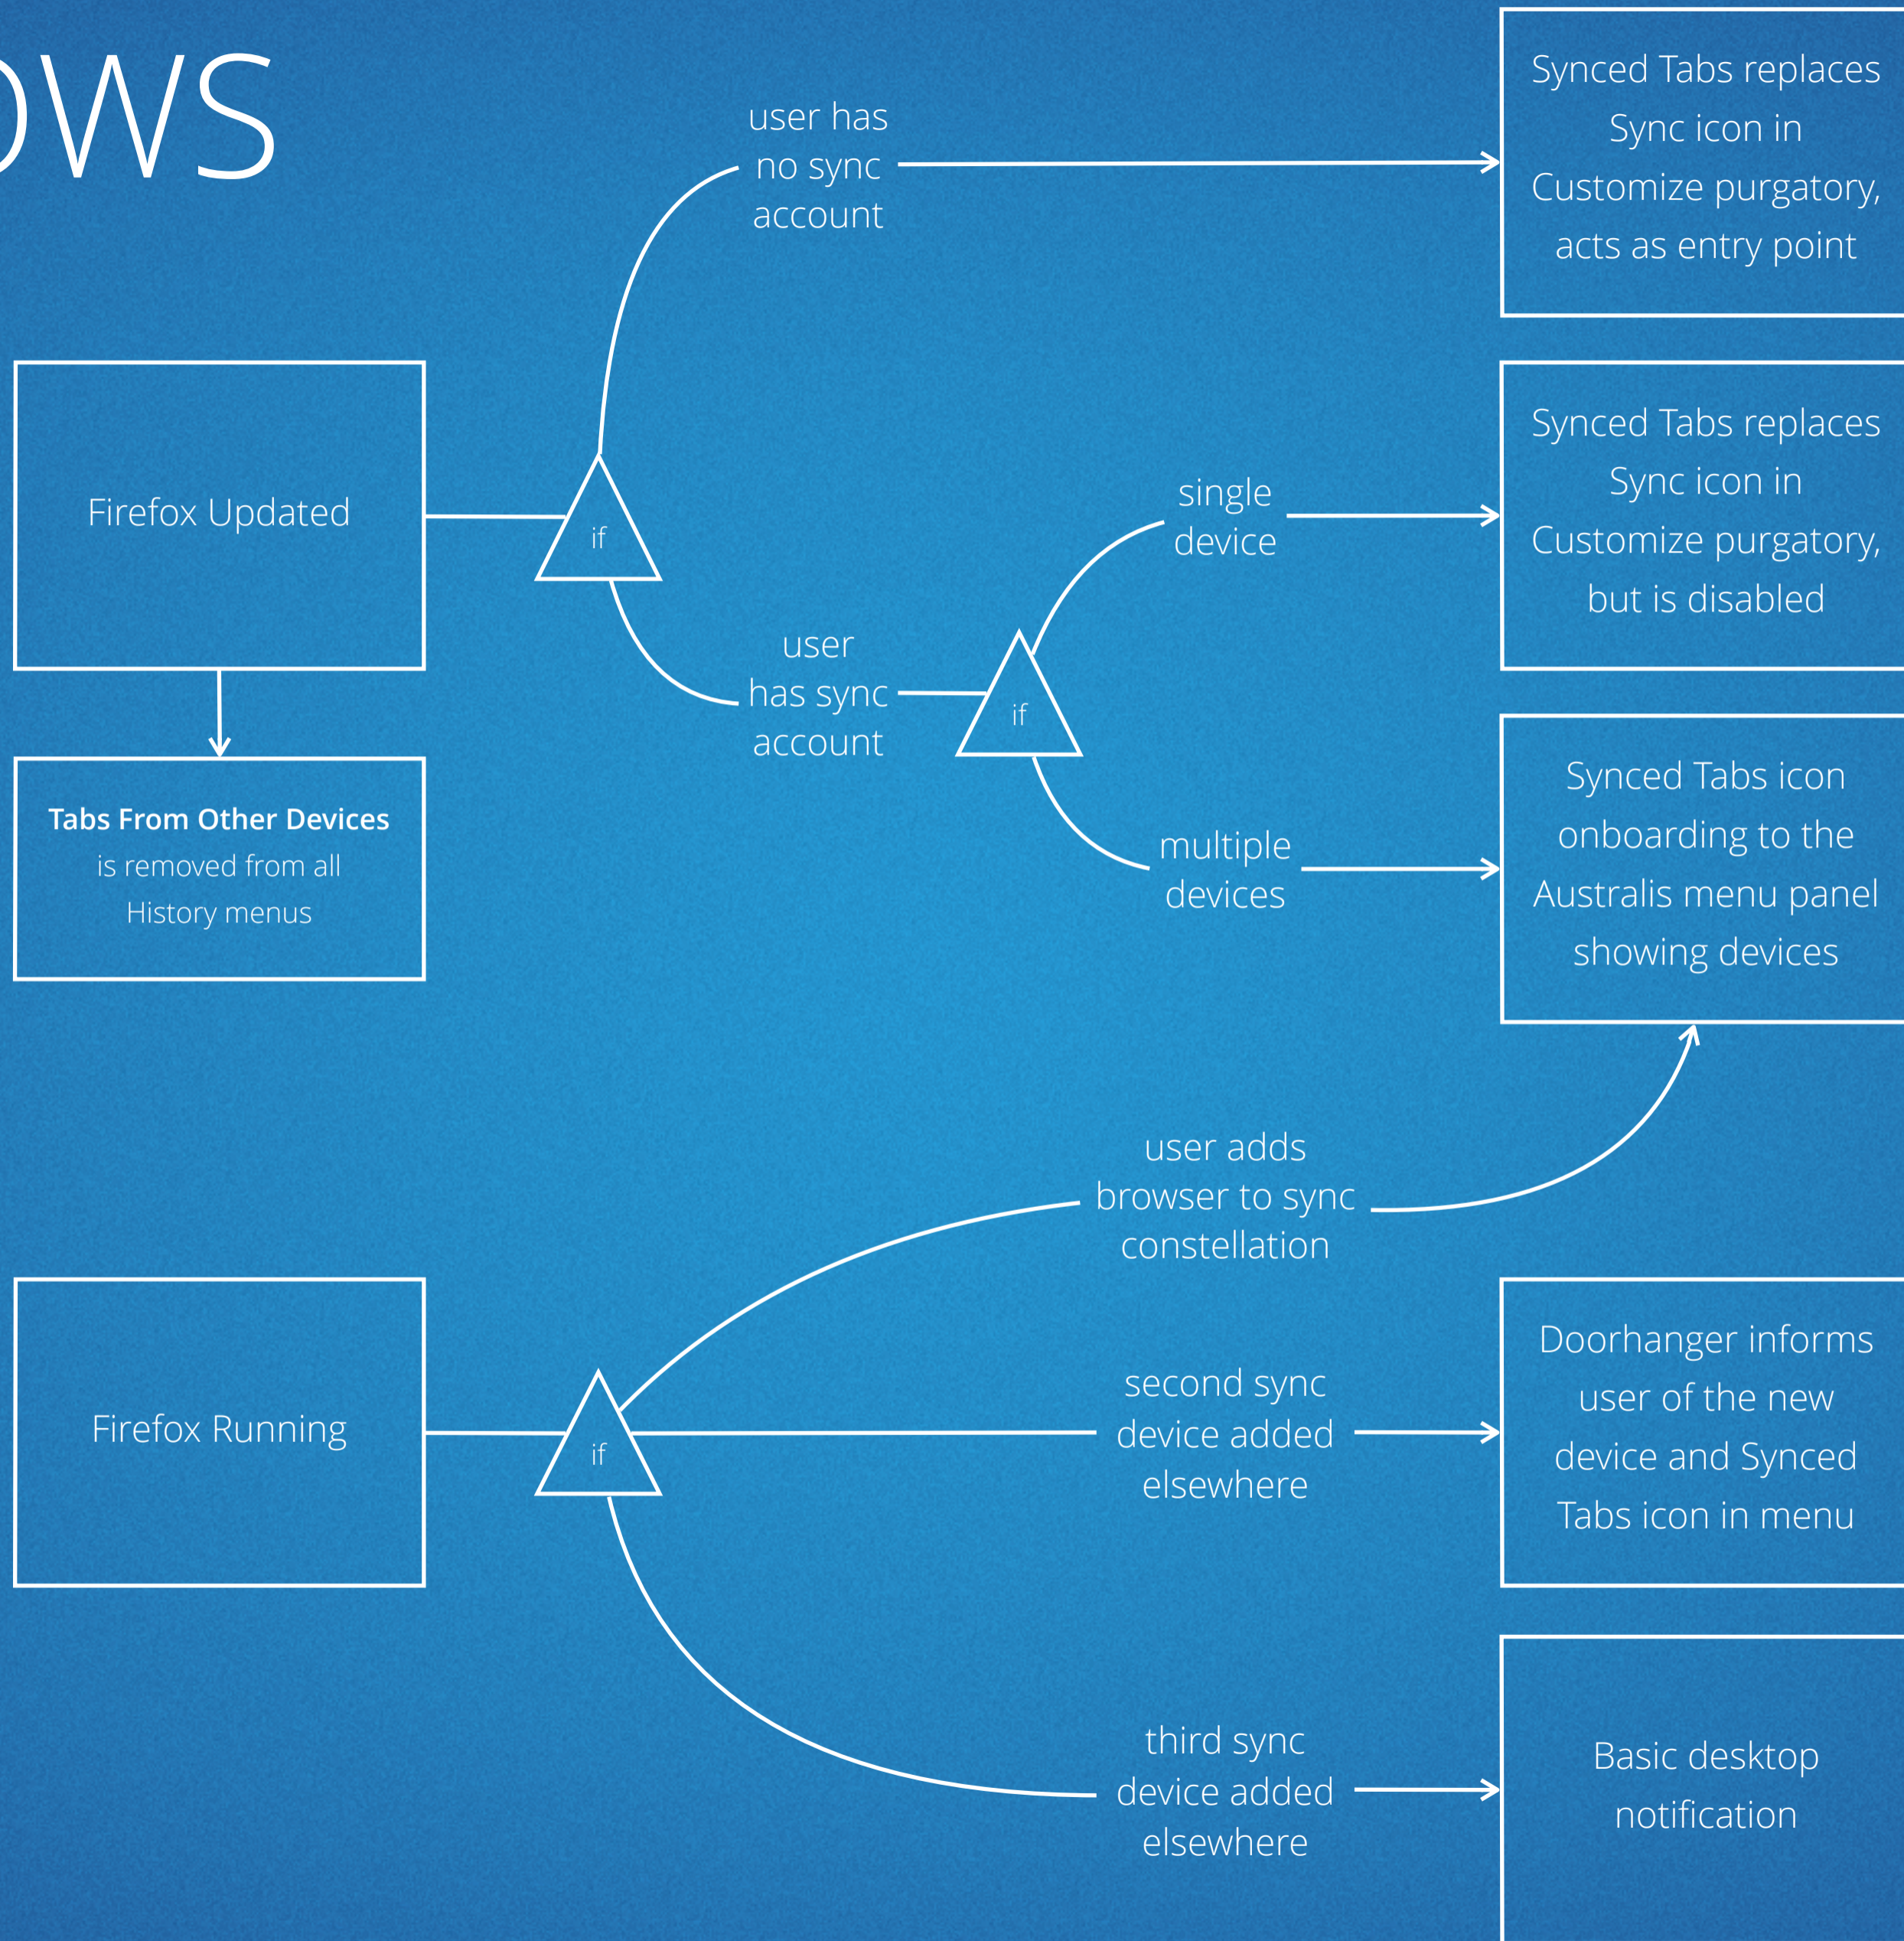

SYNCED TABS UPDATE

Supplementing the web view with an
Australis menu panel item

Ryan Feeley

August 2015

PREMISE

At best, synced tabs will provide benefit to some users, some of the time. We should only draw attention to Synced Tabs when users add a second sync device, by alerting them to its addition in the Australis menu panel.

What were they syncing?

ALL WE HAVE CURRENTLY

JOHN'S UPCOMING PR

BRYAN'S TAKEN THIS OVER

STAY TUNED

FLOWS

YOU JOIN A CONSTELLATION

**Syncing will begin momentarily.
Your synced tabs are now
available in the menu.**

To move synced tabs elsewhere in
the browser [Customize Firefox](#)

Doorhanger variation.
Onboarding style circle
wiggles. Link opens
customize.

2ND DEVICE JOINS YOU

Rfeeley's Android is now syncing. Your synced tabs are now available in the menu.

MENU PANEL SUBVIEW

2ND DEVICE DISCONNECTS

IF DRAGGED TO MAIN TOOLBAR

IF DRAGGED TO LEFT OF TAB STRIP

IF DRAGGED MID-TAB STRIP

HOVERING CURVES

Google

Search