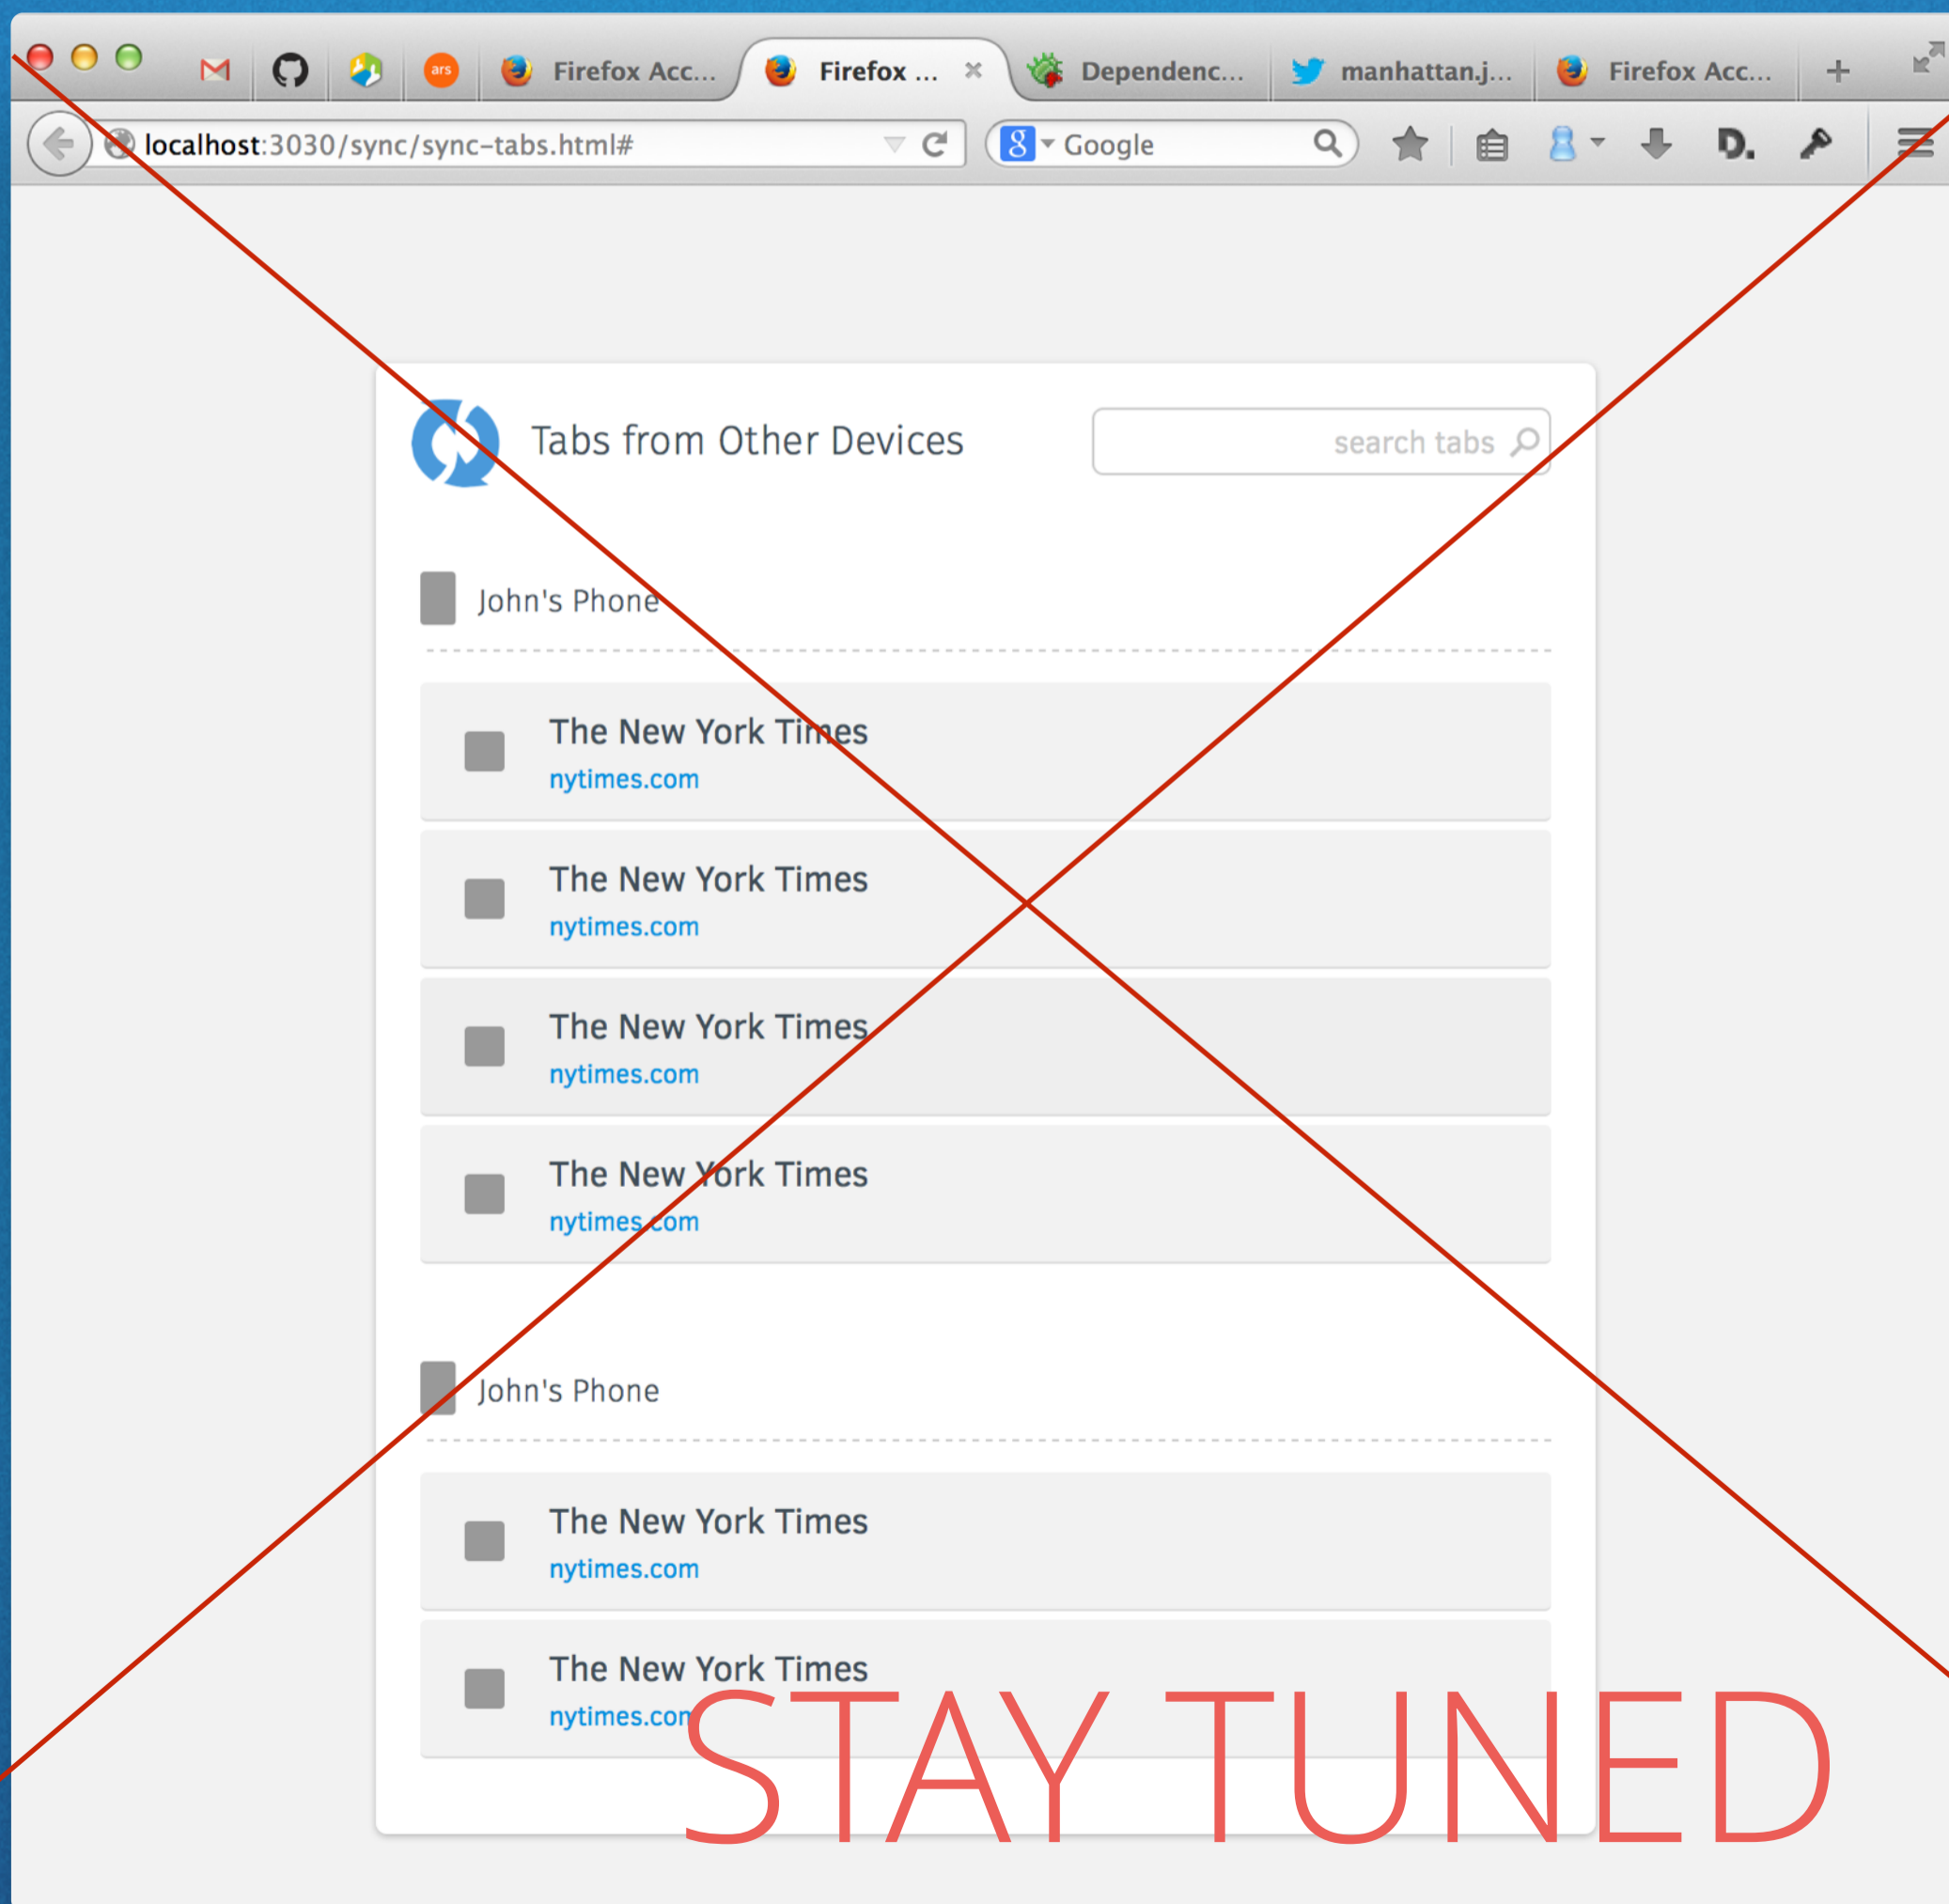

SYNCED TABS UPDATE

Supplementing the web view with an
Australis menu panel item

Ryan Feeley

August 2015

PREMISE

At best, synced tabs will provide benefit to some users, some of the time. We should only draw attention to Synced Tabs when users add a second sync device, by alerting them to its addition in the Australis menu panel.

What were they syncing?

ALL WE HAVE CURRENTLY

JOHN'S UPCOMING PR

BRYAN'S TAKEN THIS OVER

STAY TUNED

FLOWS

YOU JOIN A CONSTELLATION

**Syncing will begin momentarily.
Your synced tabs are now
available in the menu.**

To move synced tabs elsewhere in
the browser [Customize Firefox](#)

Doorhanger variation.
Onboarding style circle
wiggles. Link opens
customize.

2ND DEVICE JOINS YOU

Rfeeley's Android is now syncing. Your synced tabs are now available in the menu.

MENU PANEL SUBVIEW

2ND DEVICE DISCONNECTS

IF DRAGGED TO MAIN TOOLBAR

IF DRAGGED TO LEFT OF TAB STRIP

IF DRAGGED MID-TAB STRIP

HOVERING CURVES

Google

Search