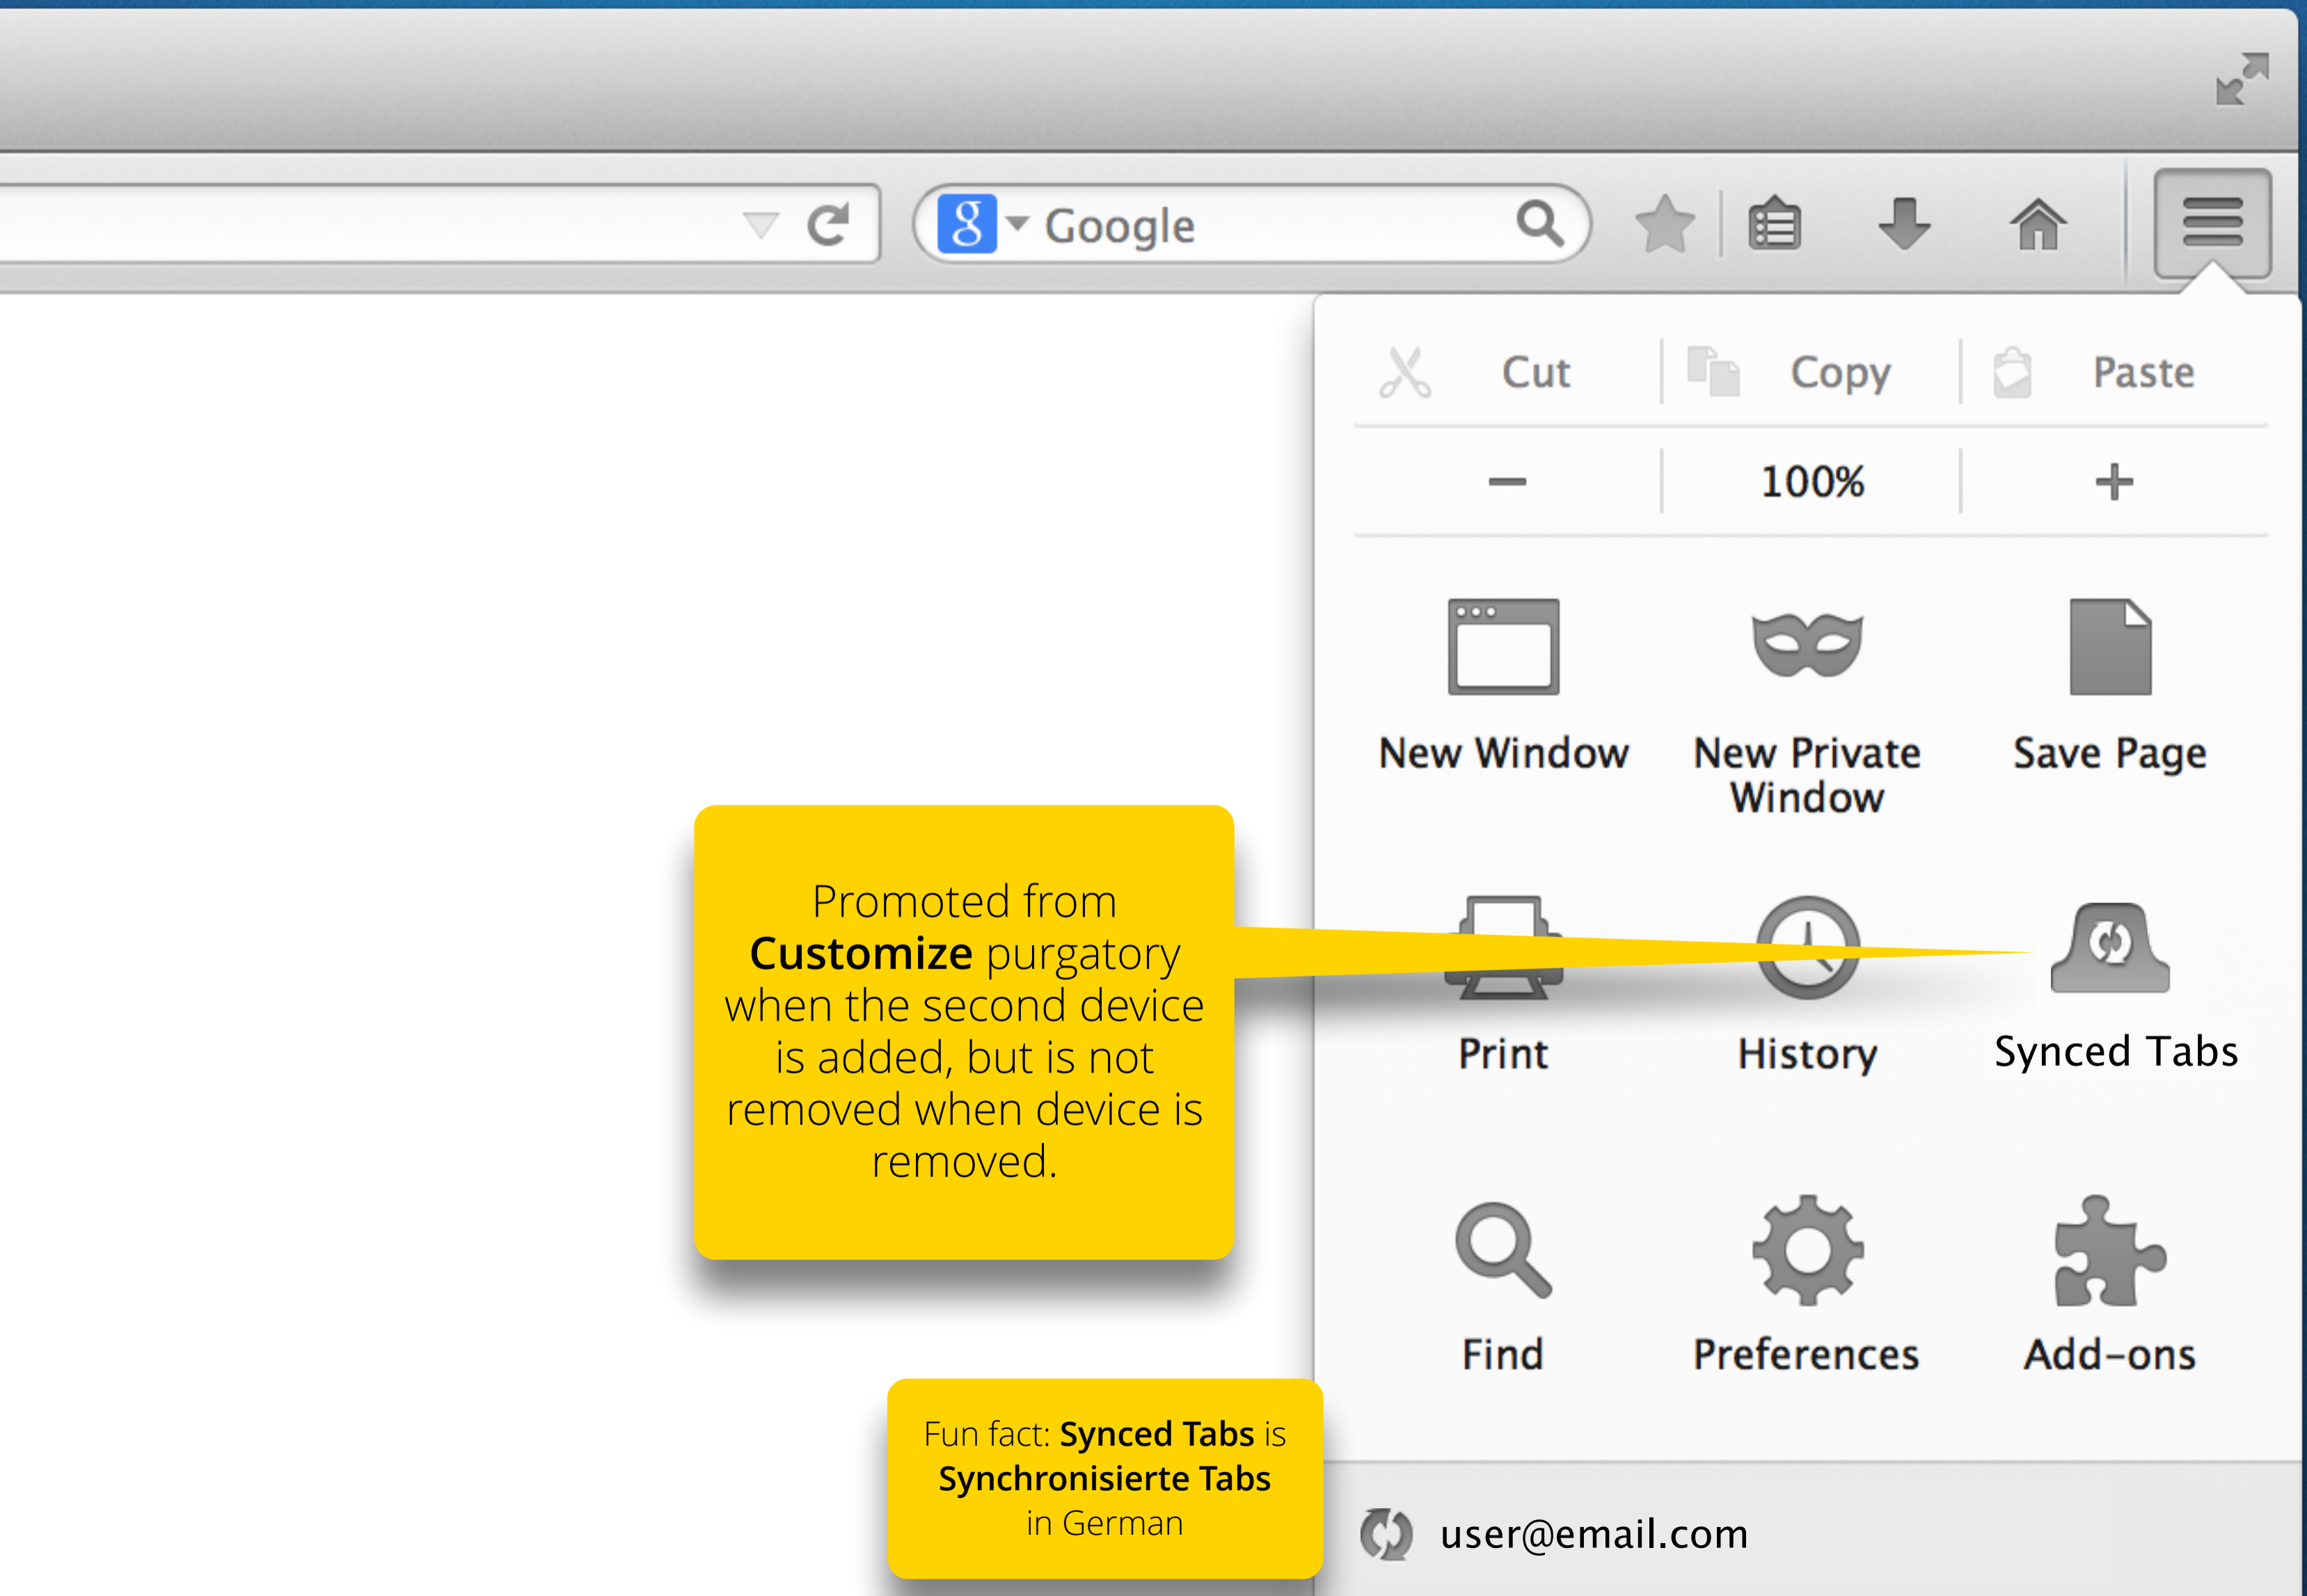

To move synced tabs elsewhere in
the browser [Customize Firefox](#)

Doorhanger variation.
Onboarding style circle
wiggles. Link opens
customize.

2ND DEVICE JOINS YOU

Rfeeley's Android is now syncing. Your synced tabs are now available in the menu.

To move synced tabs elsewhere in the browser [Customize Firefox](#)

3RD+ DEVICE JOINS YOU

Rfeeley's Tablet has joined your Firefox Account. Your synced tabs are now available in the menu.

AUSTRALIS MENU ITEM

MENU PANEL SUBVIEW

2ND DEVICE DISCONNECTS

IF DRAGGED TO MAIN TOOLBAR

IF DRAGGED TO LEFT OF TAB STRIP

IF DRAGGED MID-TAB STRIP

HOVERING CURVES

Google

Search