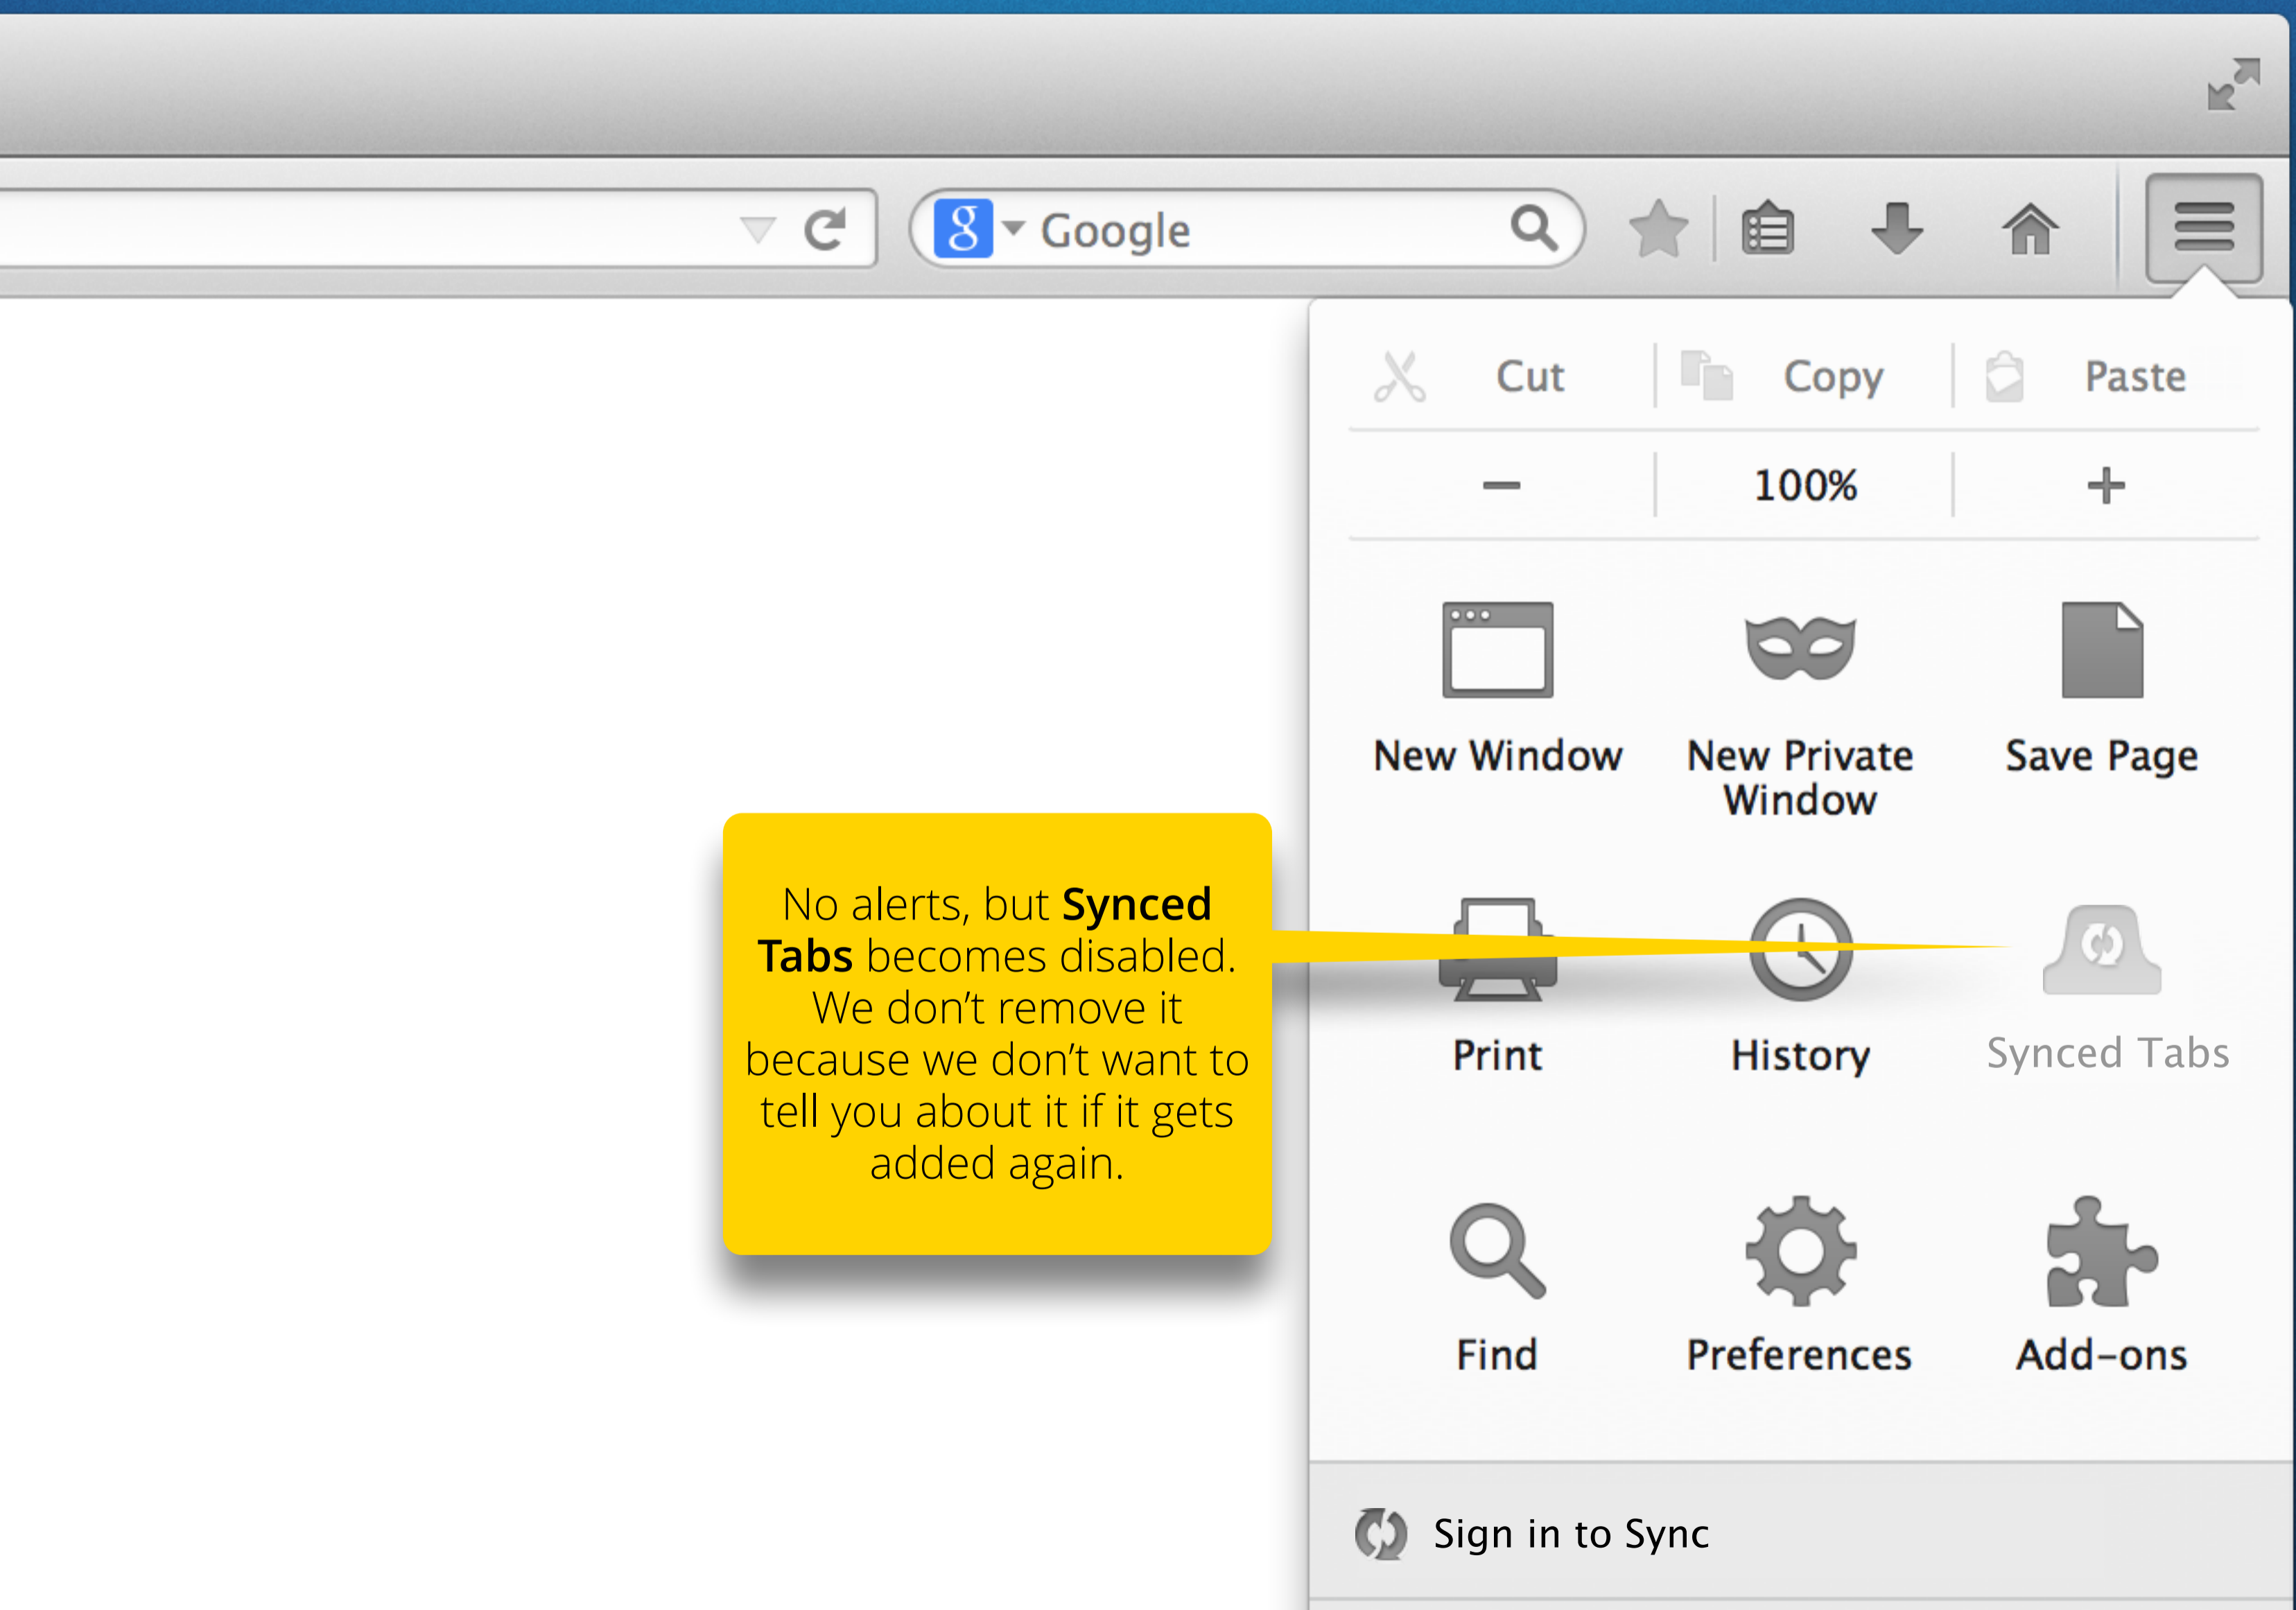

3RD+ DEVICE JOINS YOU

 Rfeeley's Tablet has joined your Firefox Account. Your synced tabs are now available in the menu. ✕

AUSTRALIS MENU ITEM

MENU PANEL SUBVIEW

2ND DEVICE DISCONNECTS

No alerts, but **Synced Tabs** becomes disabled. We don't remove it because we don't want to tell you about it if it gets added again.