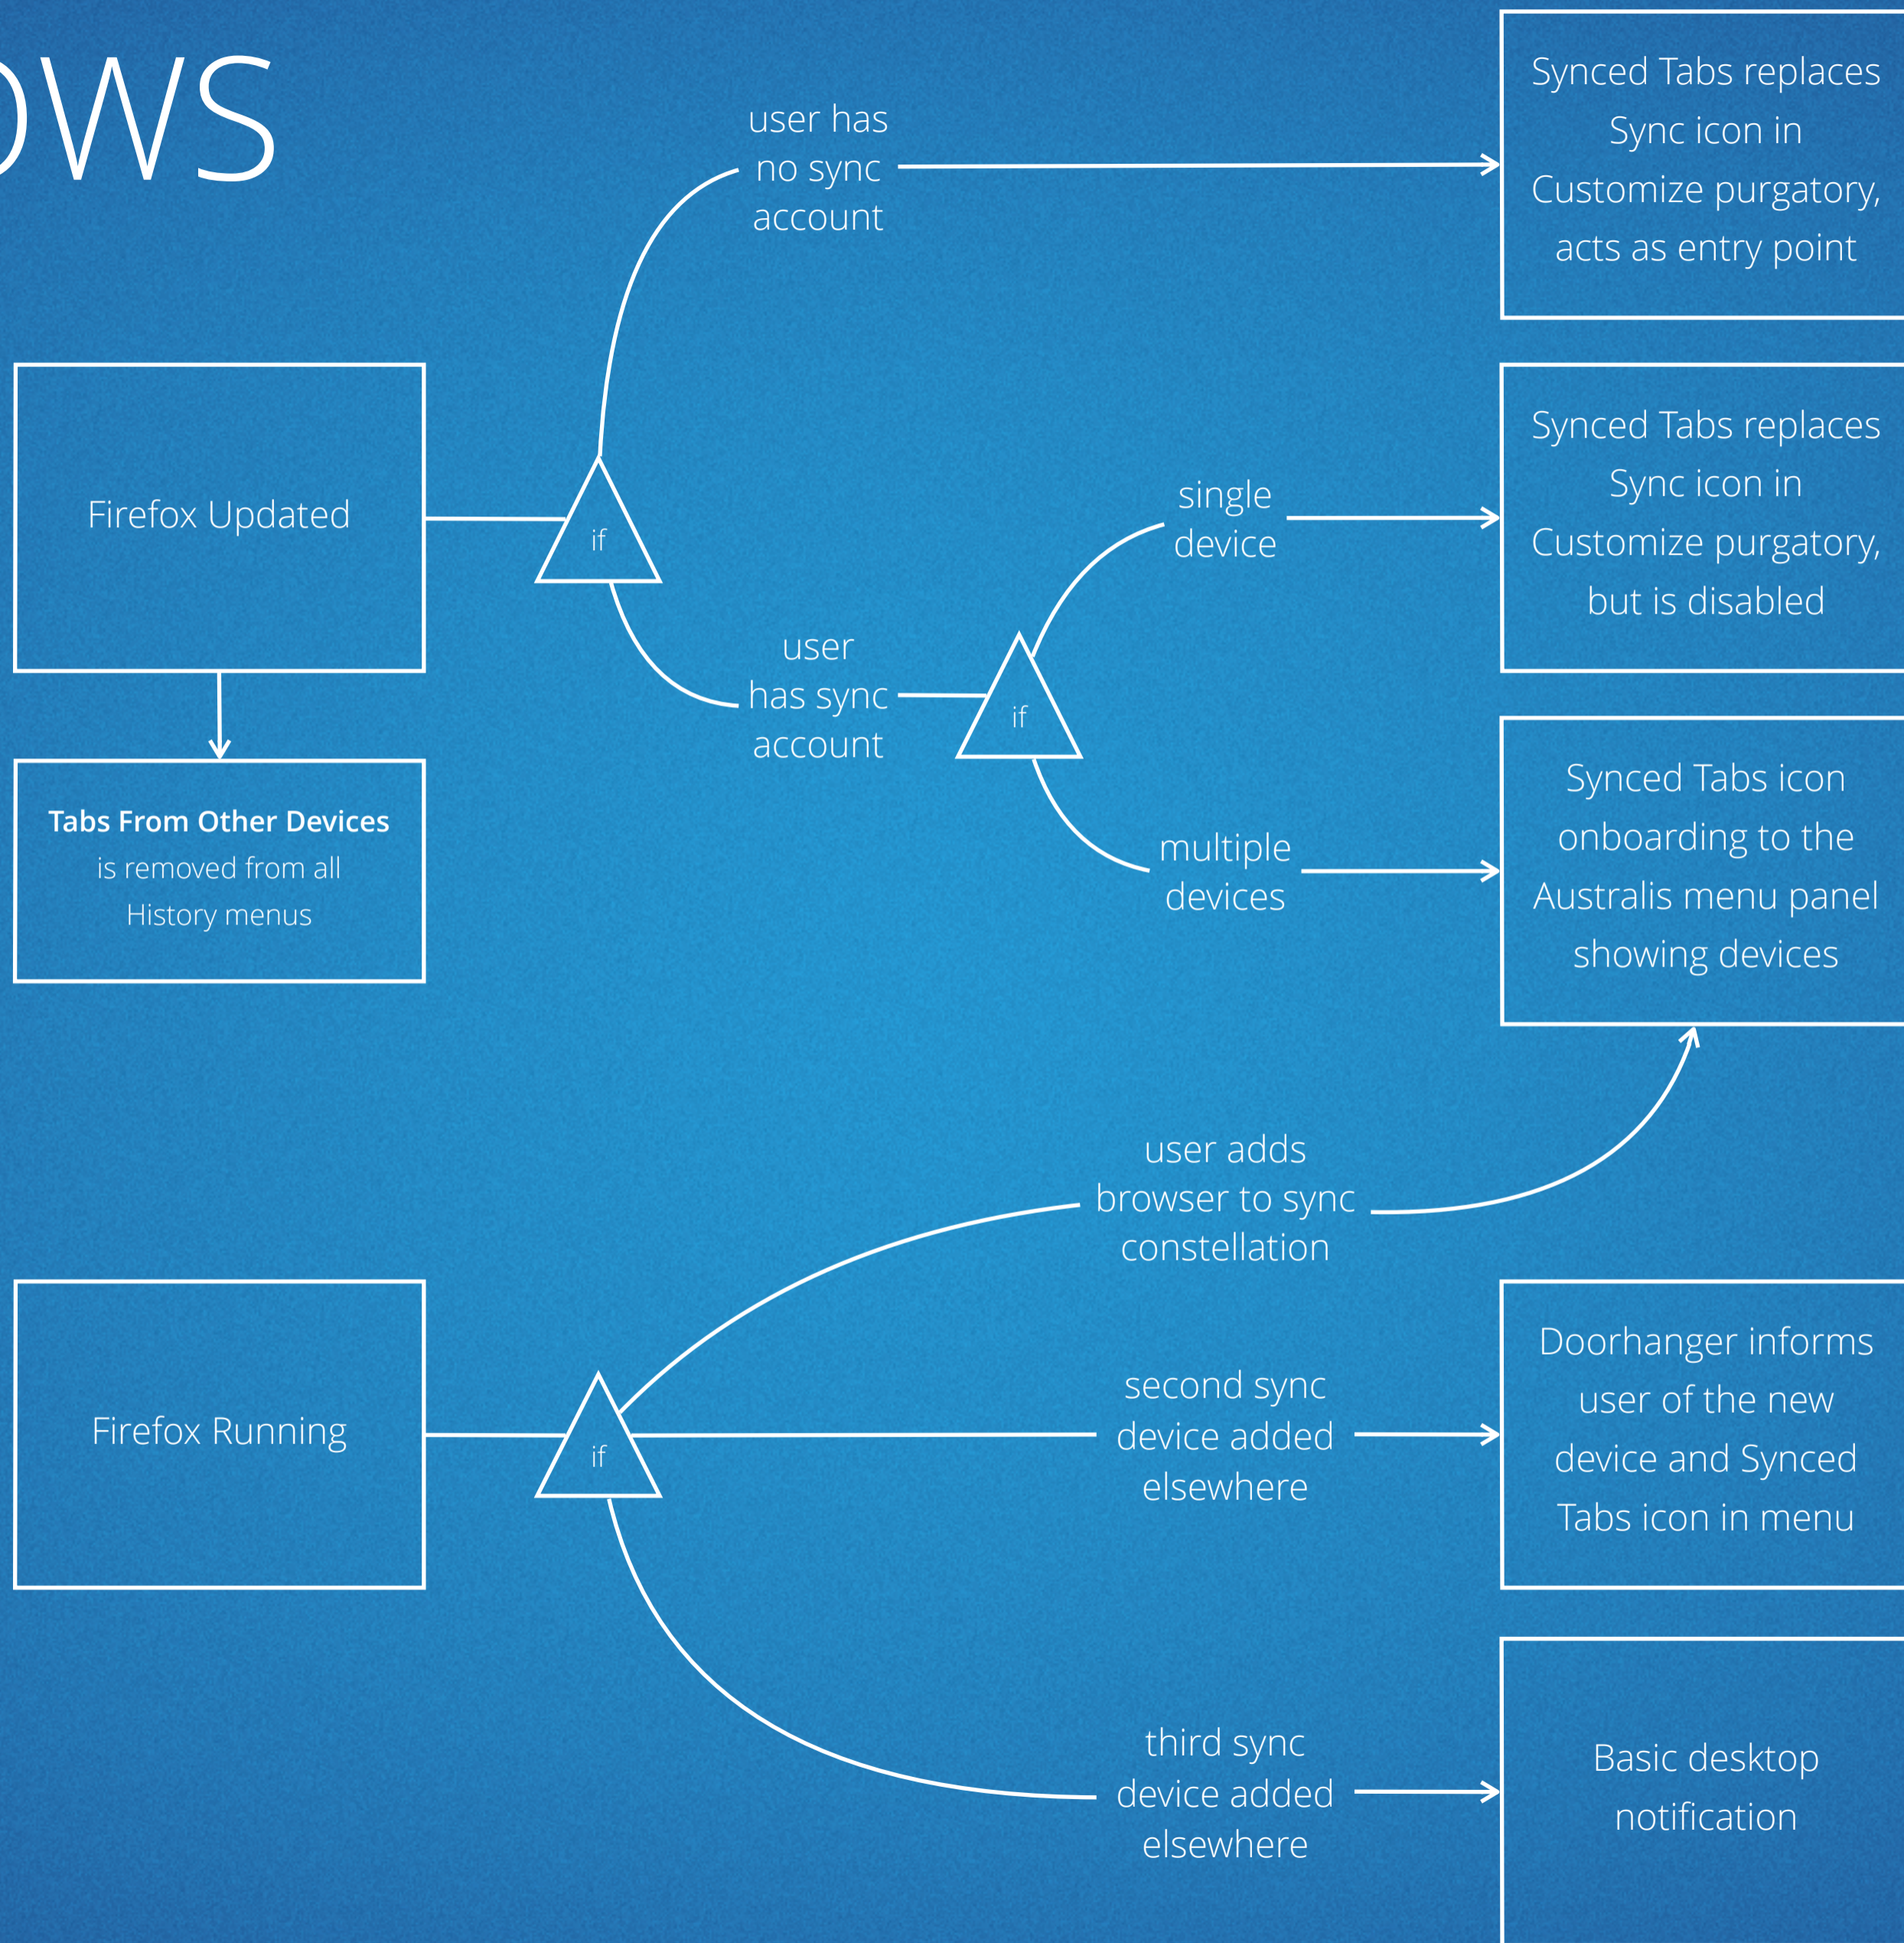

SYNCED TABS UPDATE

Supplementing the web view with an
Australis menu panel item

Ryan Feeley & John Gruen

July 2nd 2015

PREMISE

At best, synced tabs will provide benefit to some users, some of the time. We should only draw attention to Synced Tabs when users add a second sync device, by alerting them to its addition in the Australis menu panel.

What were they syncing?

ALL WE HAVE CURRENTLY

JOHN'S UPCOMING PR

FLOWS

YOU JOIN A CONSTELLATION

**Syncing will begin momentarily.
Your synced tabs are now
available in the menu.**

To move synced tabs elsewhere in
the browser [Customize Firefox](#)

Doorhanger variation.
Onboarding style circle
wiggles. Link opens
customize.

2ND DEVICE JOINS YOU

Rfeeley's Android is now syncing. Your synced tabs are now available in the menu.

To move synced tabs elsewhere in the browser [Customize Firefox](#)

3RD+ DEVICE JOINS YOU

 Rfeeley's Tablet has joined your Firefox Account. Your synced tabs are now available in the menu. ✕

AUSTRALIS MENU ITEM

MENU PANEL SUBVIEW

2ND DEVICE DISCONNECTS

No alerts, but **Synced Tabs** becomes disabled. We don't remove it because we don't want to tell you about it if it gets added again.