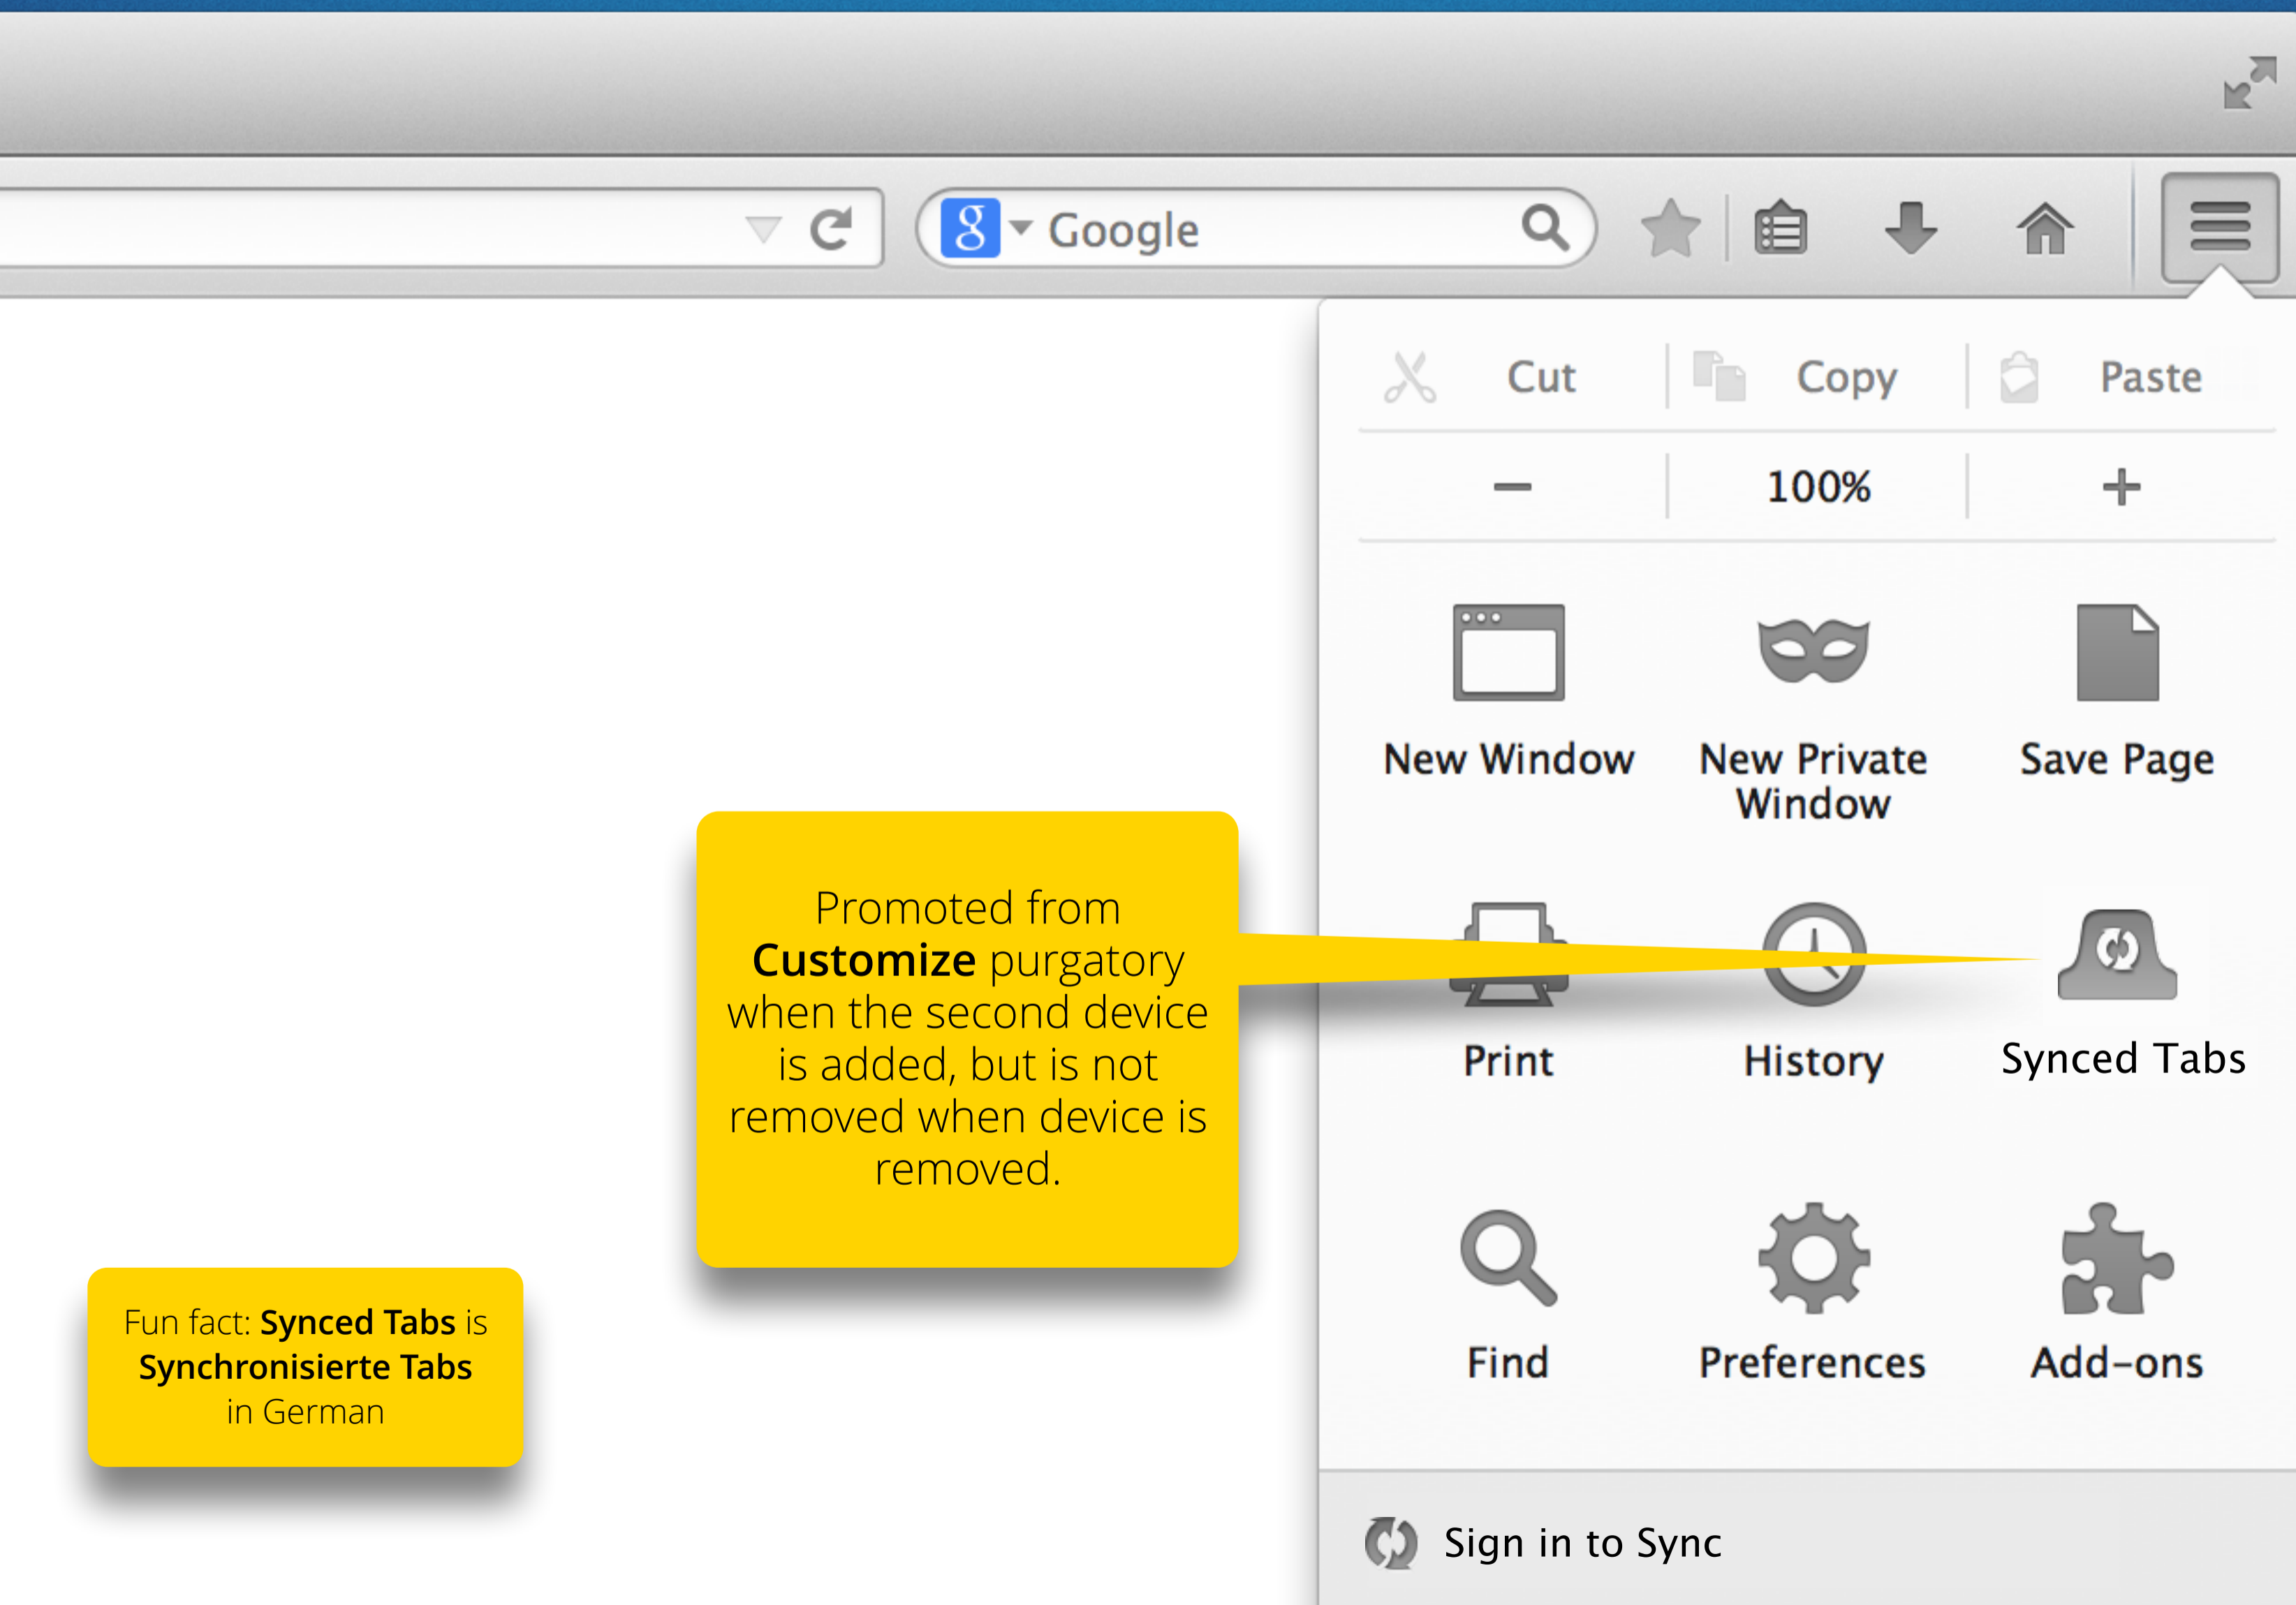

AUSTRALIS MENU ITEM