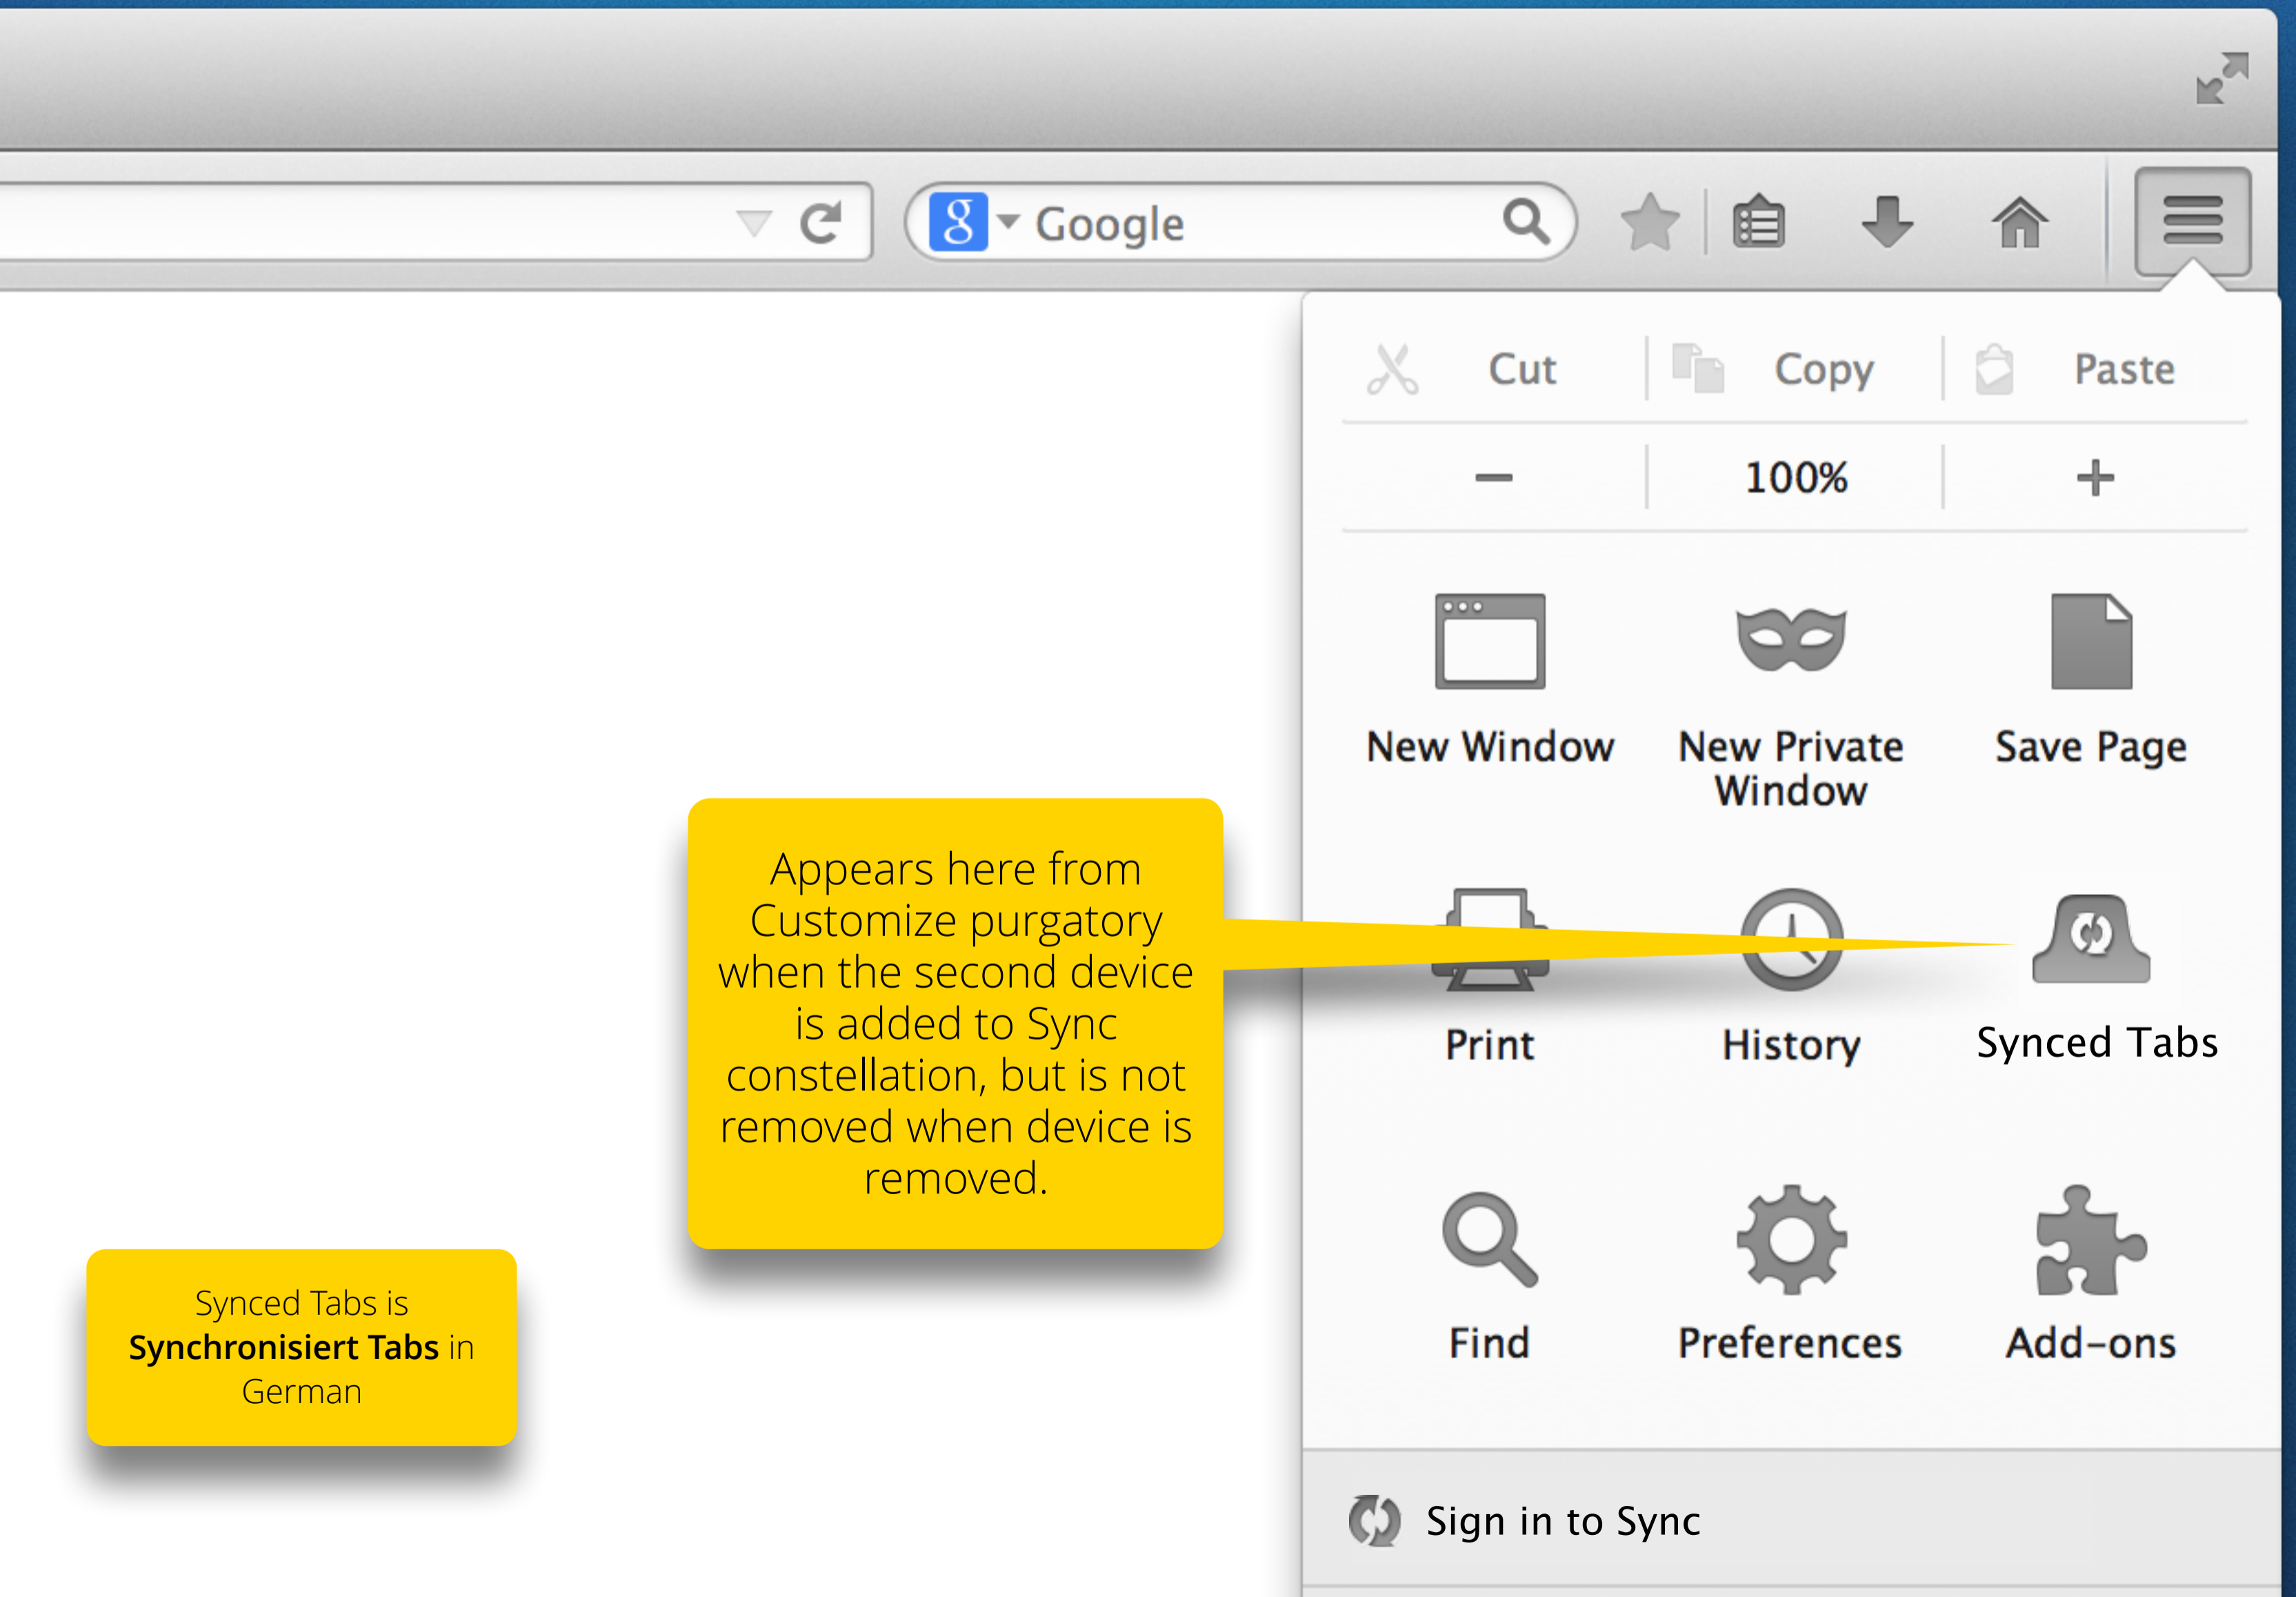

AUSTRALIS MENU ITEM

Appears here from Customize purgatory when the second device is added to Sync constellation, but is not removed when device is removed.

Synced Tabs is **Synchronisiert Tabs** in German