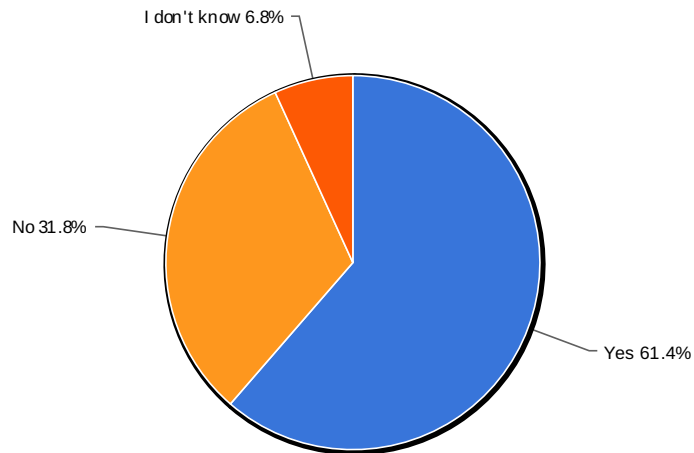

1. We noticed you are at start.mozilla.org. Is this your browser's homepage?

Value	Count	Percent %	Statistics	
Yes. This is my browser's homepage.	31	73.8%	Total Responses	42
No. This is not my browser's homepage.	8	19.1%		
I don't know.	3	7.1%		

2. Do you have this page bookmarked?