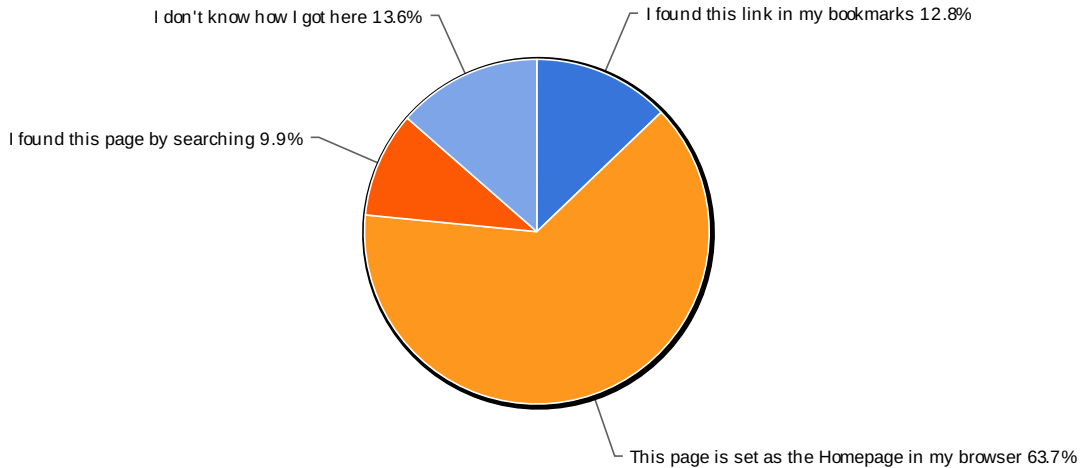

Firefox User Summary Report - Apr 21, 2014

Survey: Start.mozilla.org - Firefox User

1. We noticed you are at start.mozilla.org. How did you get here? (select the answer that best fits how you arrived at this page)