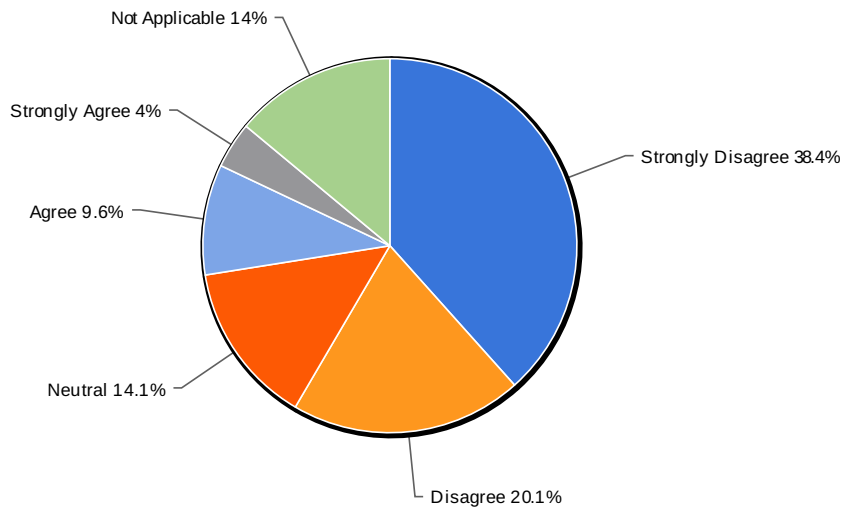

4. I don't know why I'm visiting this page. I am here by mistake.

4. I don't know why I'm visiting this page. I am here by mistake.

Value	Count	Percent %
Strongly Disagree	2,263	38.4%
Disagree	1,182	20.1%
Neutral	828	14.1%
Agree	563	9.6%
Strongly Agree	236	4.0%
Not Applicable	823	14.0%

Statistics	
Total Responses	5,895
Sum	10,543.0
Avg.	2.1
StdDev	1.2
Max	5.0