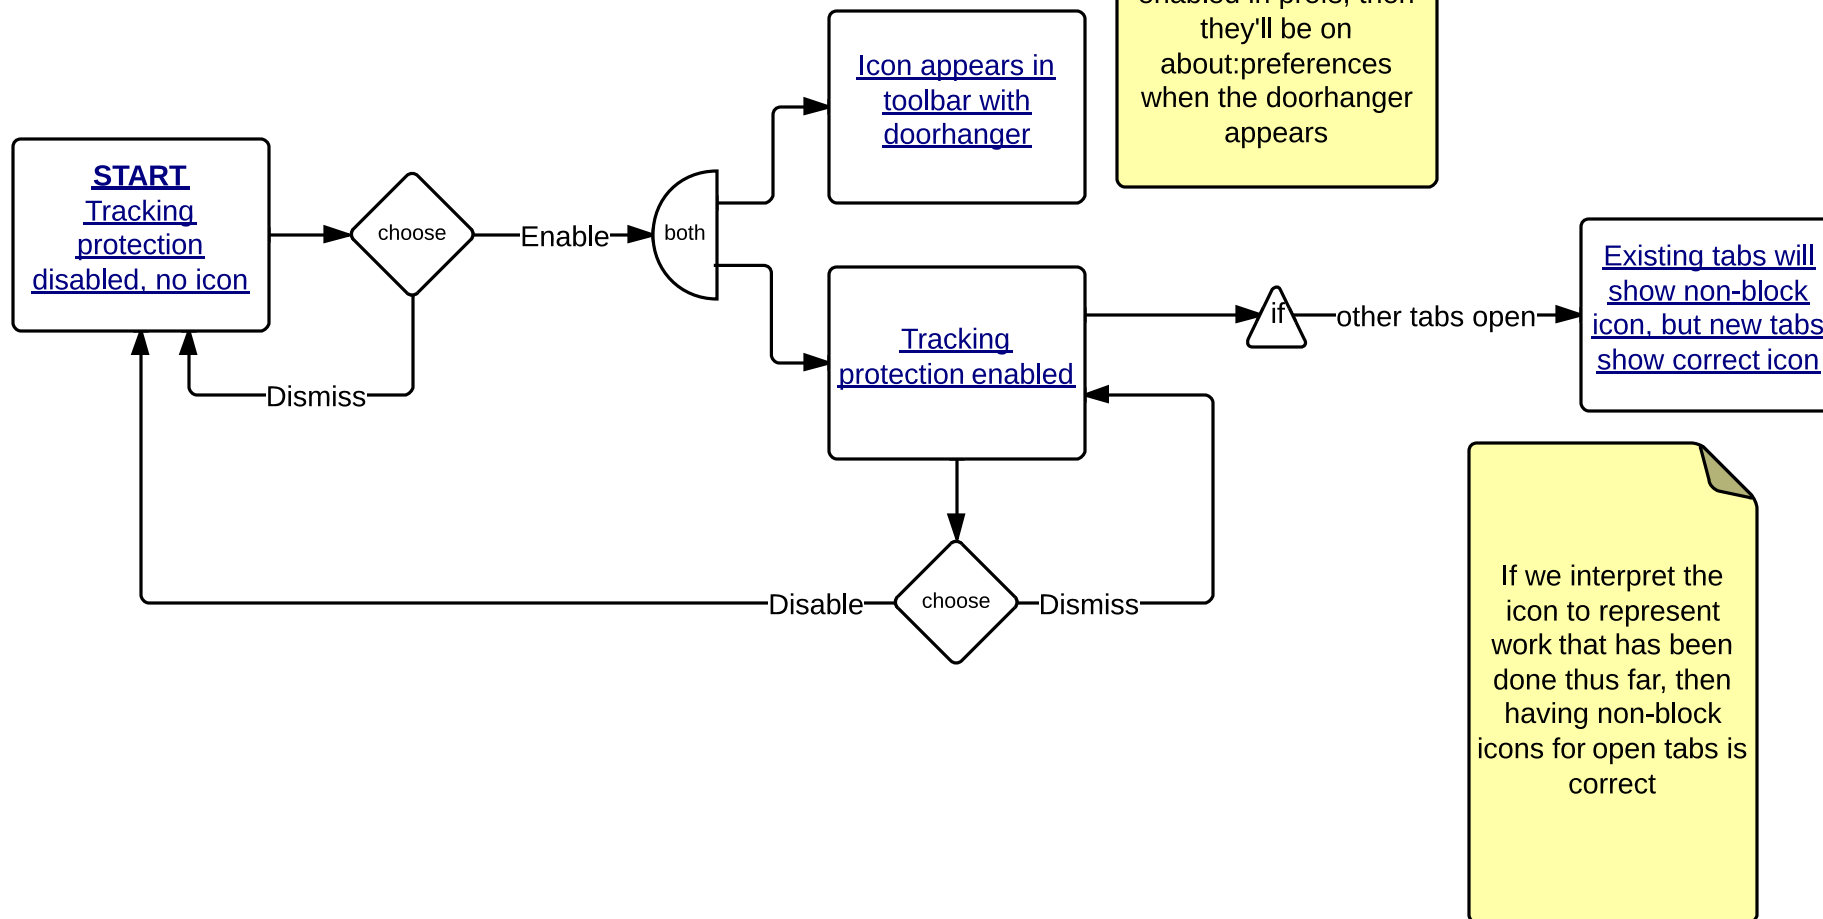

Tracking Protection User Flow Diagram

Question or comments, contact Monica Chew <mmc@mozilla.com>

Tracking Protection Navigation Flow Diagram

Question or comments, contact Monica Chew <mmc@mozilla.com>

Tracking Protection Settings

UI type: Native browser in-content settings

Tracking Protection Settings

UI type: Native browser in-content settings

Tracking Protection Success Doorhanger

UI type: Native browser doorhanger

Firefox Content Services

Tracking Protection Settings

UI type: Native browser toolbar icon

Tracking Protection Settings

UI type: Native browser panel anchored to toolbar icon

Tracking Protection Settings

UI type: Native browser toolbar icon

Tracking Protection Settings

UI type: Native browser panel anchored to toolbar icon