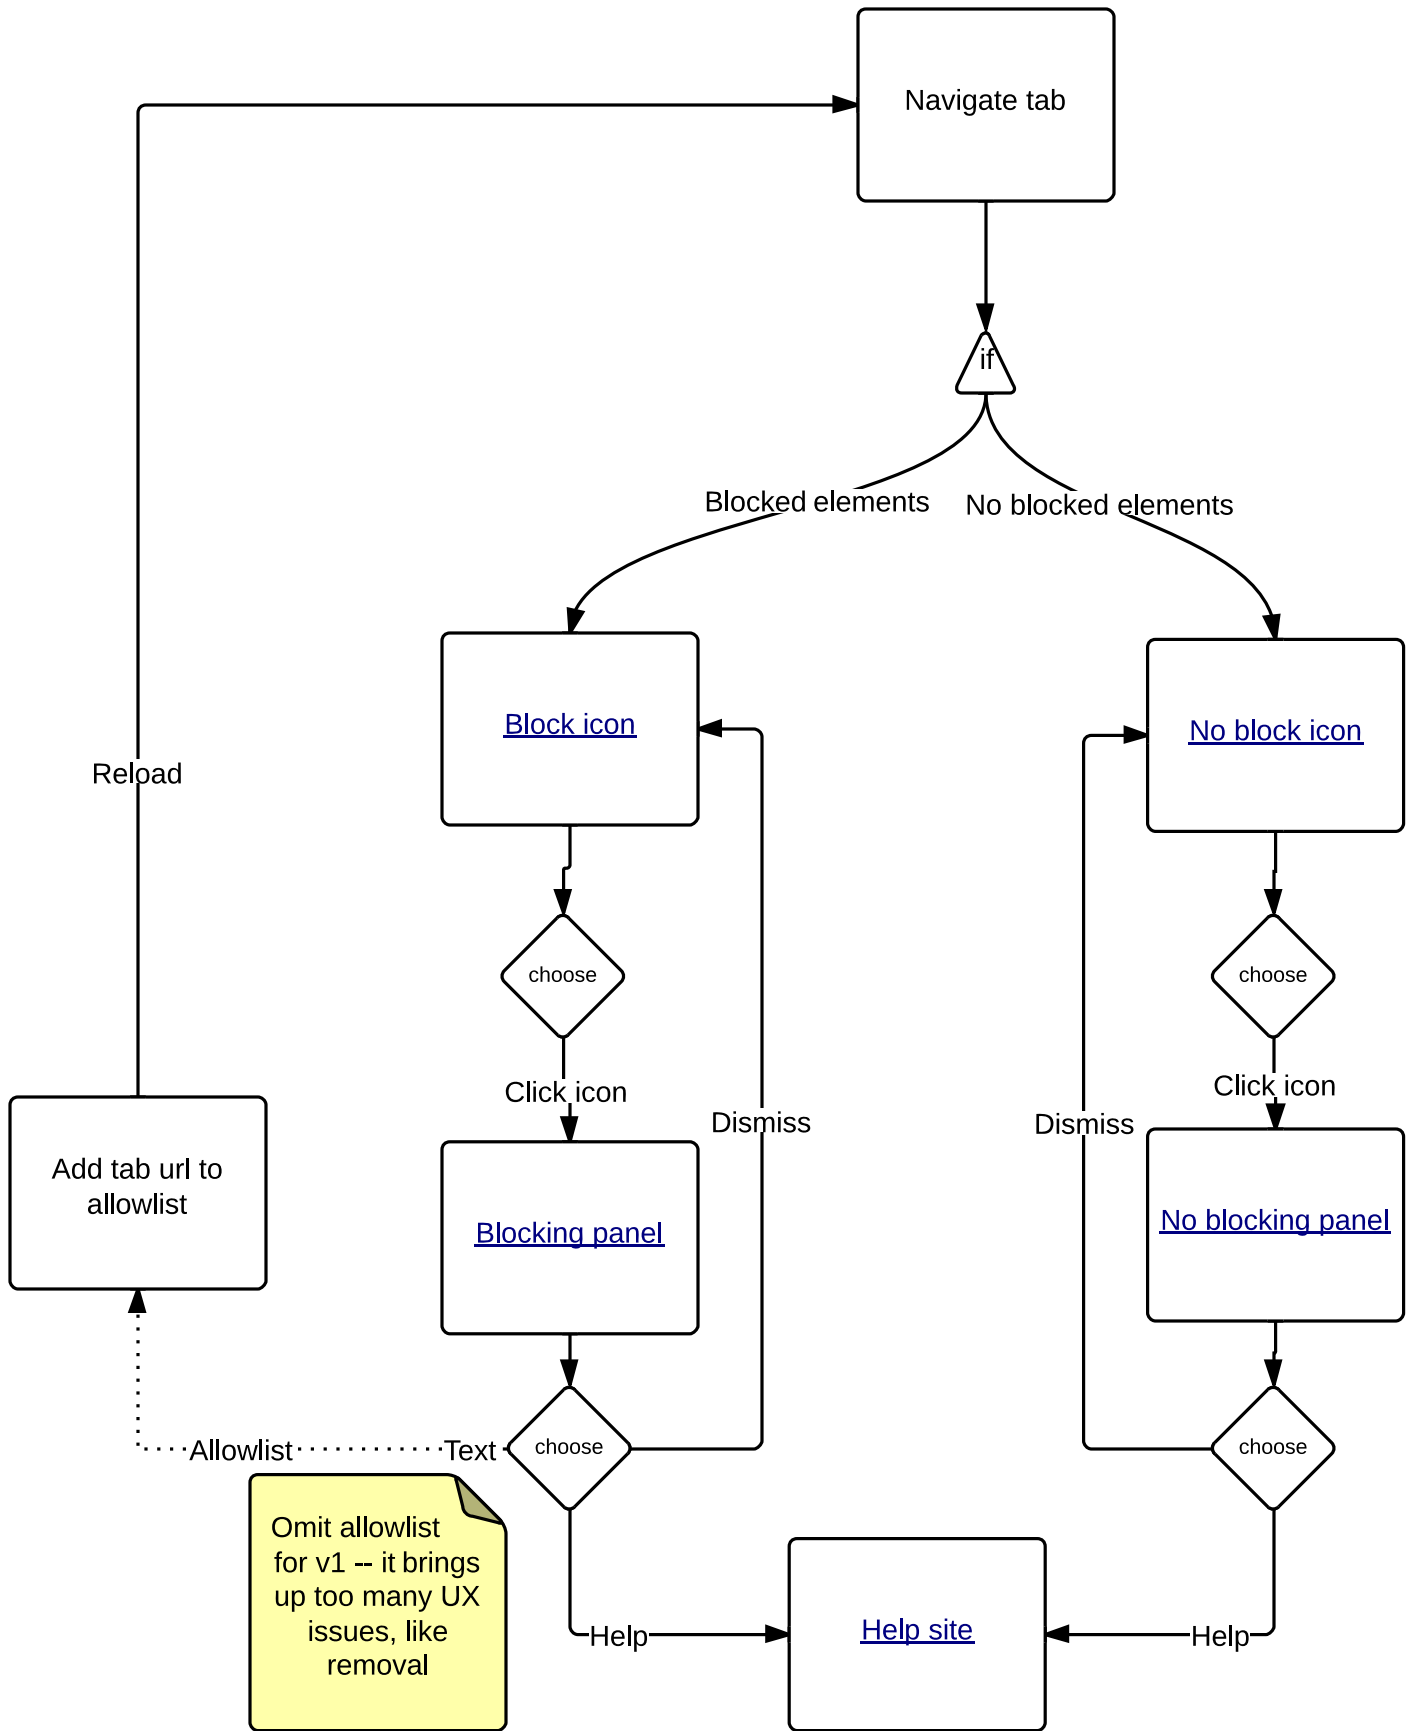

Tracking Protection User Flow Diagram

Question or comments, contact Monica Chew <mmc@mozilla.com>

Tracking Protection Navigation Flow Diagram

Question or comments, contact Monica Chew <mmc@mozilla.com>

Tracking Protection Settings

UI type: Native browser in-content settings

Tracking Protection Settings

UI type: Native browser in-content settings

Tracking Protection Success Doorhanger

UI type: Native browser doorhanger

Firefox Content Services

Tracking Protection Settings

UI type: Native browser toolbar icon

Tracking Protection Settings

UI type: Native browser panel anchored to toolbar icon

Tracking Protection Settings

UI type: Native browser toolbar icon

Tracking Protection Settings

UI type: Native browser panel anchored to toolbar icon