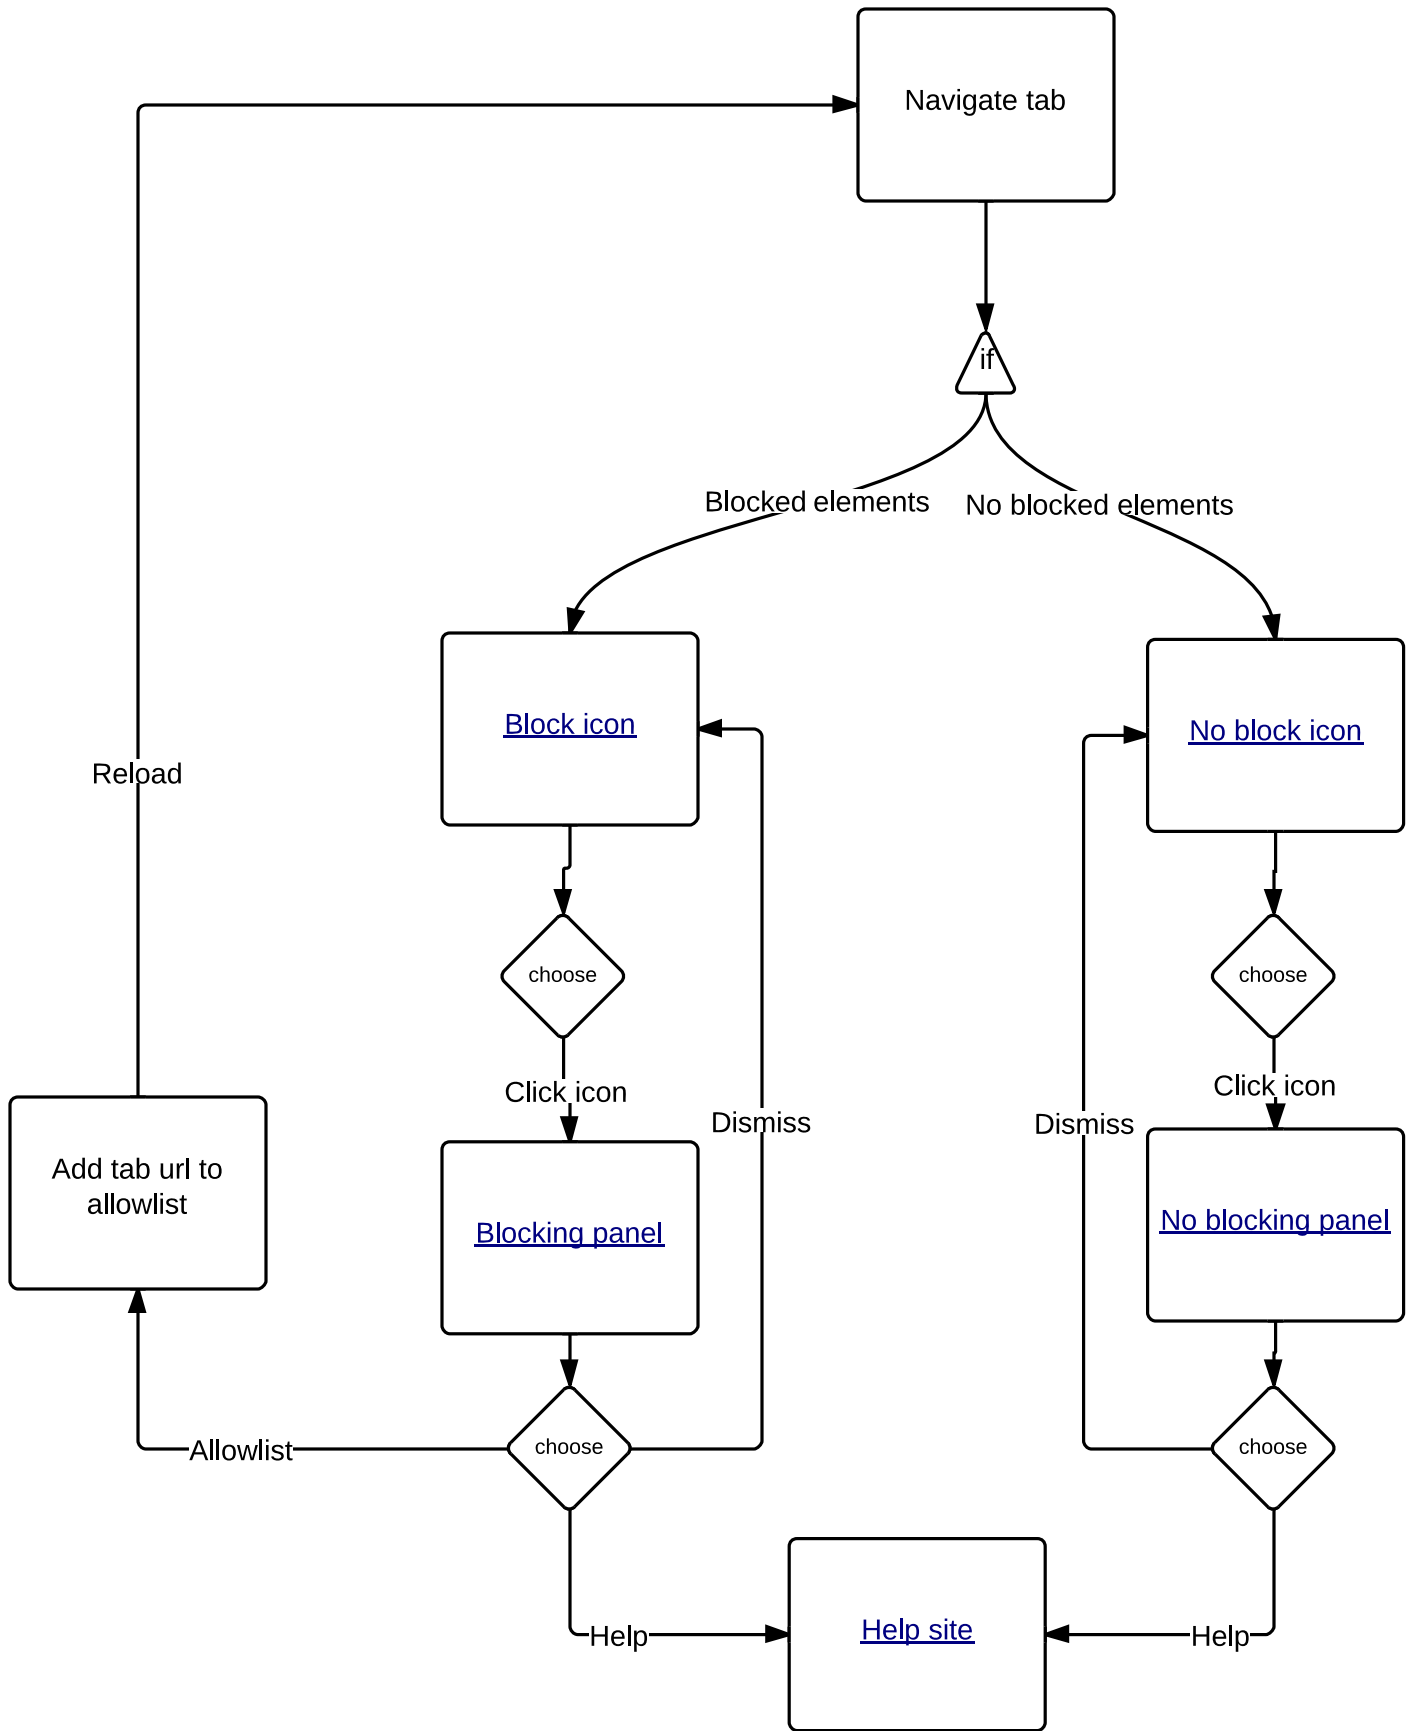

Tracking Protection User Flow Diagram

Question or comments, contact Monica Chew <mmc@mozilla.com>

Ryan wonders if success can be claimed on current tab(s) or only on the next tab?
If protection can only be enabled in prefs, then they'll be on about:preferences when the doorhanger appears

Tracking Protection Navigation Flow Diagram

Question or comments, contact Monica Chew <mmc@mozilla.com>

Tracking Protection Settings

UI type: Native browser in-content settings

Tracking Protection Settings

UI type: Native browser in-content settings

Tracking Protection Success Doorhanger

UI type: Native browser doorhanger

Firefox Content Services

Tracking Protection Settings

UI type: Native browser toolbar icon

Tracking Protection Settings

UI type: Native browser panel anchored to toolbar icon

Firefox Content Services

Tracking Protection Settings

UI type: Native browser toolbar icon

Tracking Protection Settings

UI type: Native browser panel anchored to toolbar icon