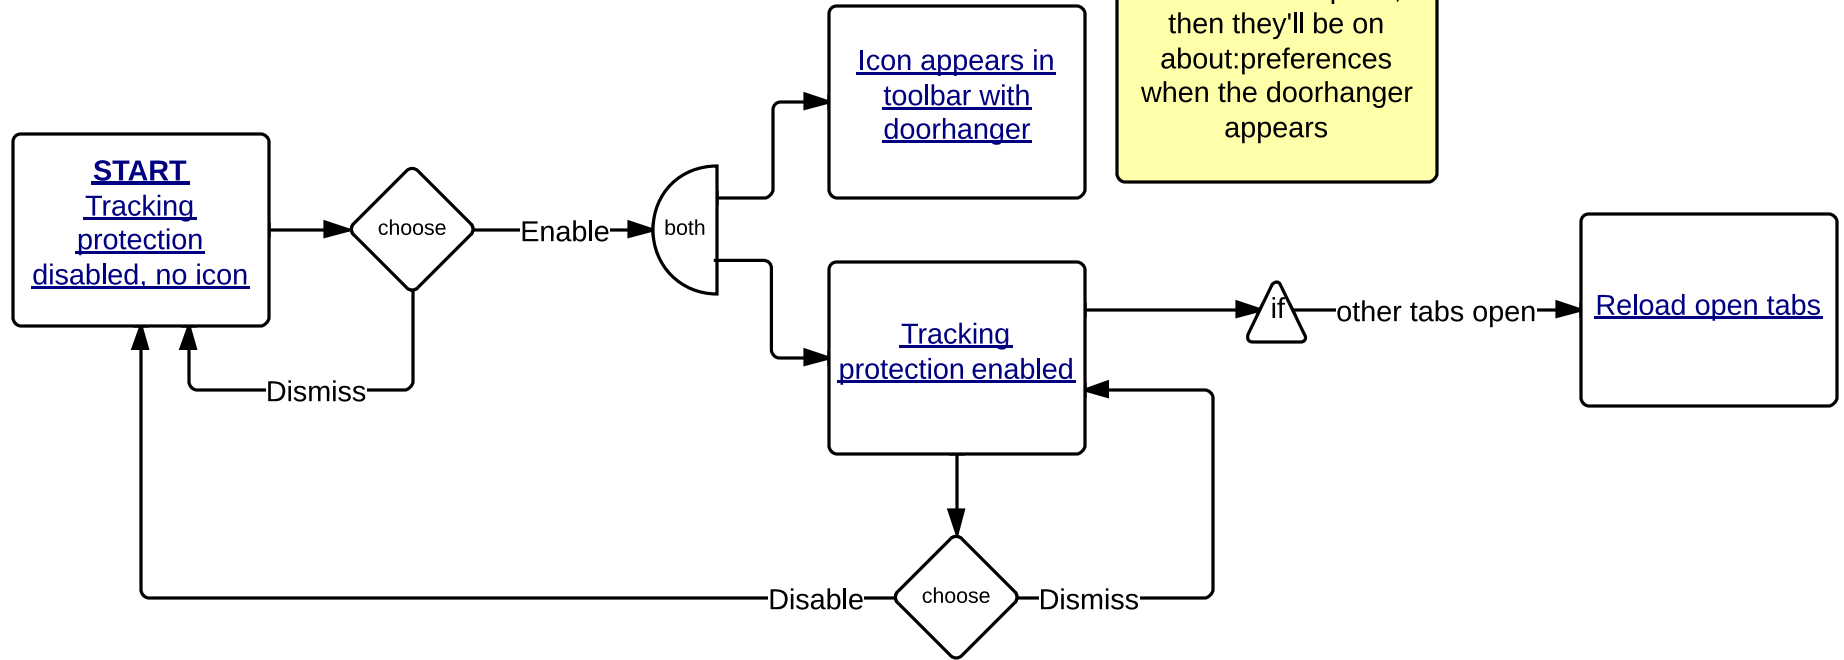

Tracking Protection User Flow Diagram

Question or comments, contact Monica Chew <mmc@mozilla.com>

Ryan wonders if success can be claimed on current tab(s) or only on the next tab?
If protection can only be enabled in prefs, then they'll be on about:preferences when the doorhanger appears

Tracking Protection Navigation Flow Diagram

Question or comments, contact Monica Chew <mmc@mozilla.com>

Tracking Protection Settings

UI type: Native browser in-content settings

Tracking Protection Settings

UI type: Native browser in-content settings

Tracking Protection Success Doorhanger

UI type: Native browser doorhanger

Firefox Content Services

Tracking Protection Settings

UI type: Native browser toolbar icon

Tracking Protection Settings

UI type: Native browser panel anchored to toolbar icon

Firefox Content Services

Tracking Protection Settings

UI type: Native browser toolbar icon

Tracking Protection Settings

UI type: Native browser panel anchored to toolbar icon