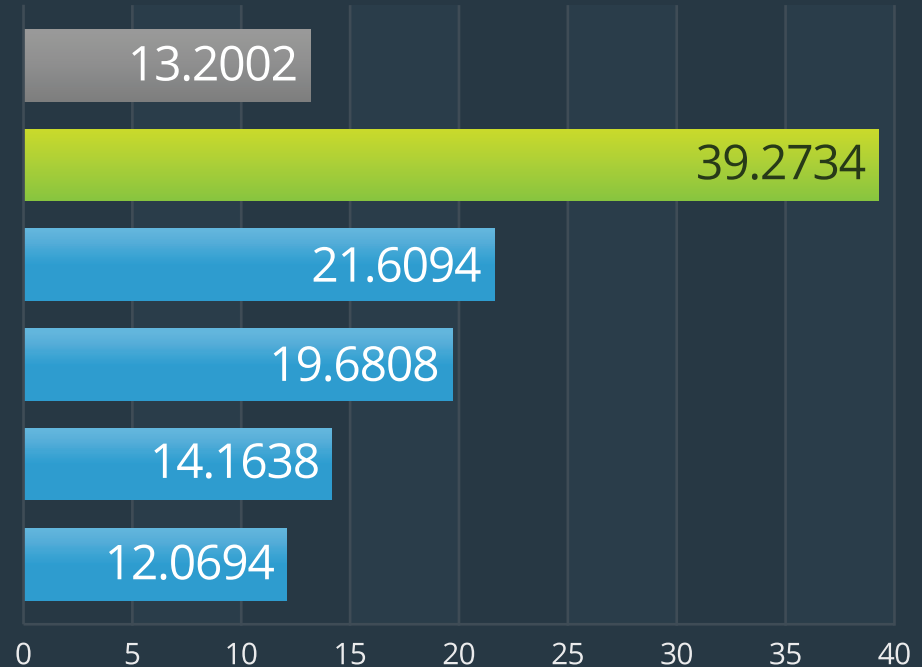

# Canvas rendering speed\*

FIREFOX FOR ANDROID  
(previous version)

FIREFOX FOR ANDROID  
(newest version)

OPERA

CHROME FOR ANDROID

DOLPHIN BROWSER

DEFAULT ANDROID BROWSER

FRAMES PER SECOND (FPS)

higher # of frames = faster rendering = better page load time

\* Results based on a Samsung Galaxy Nexus using Android 4.0.4