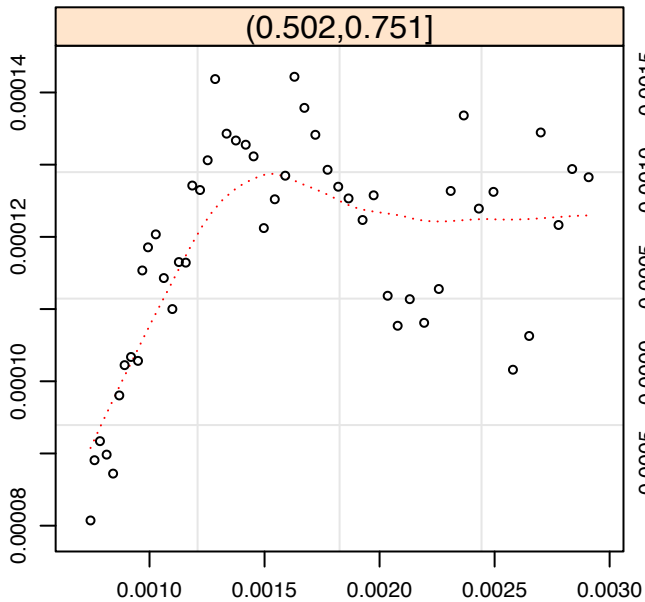

CACHE_SERVICE_LOCK_MAINTHREAD.sum/uptime, each panel 25% of data

Baseline