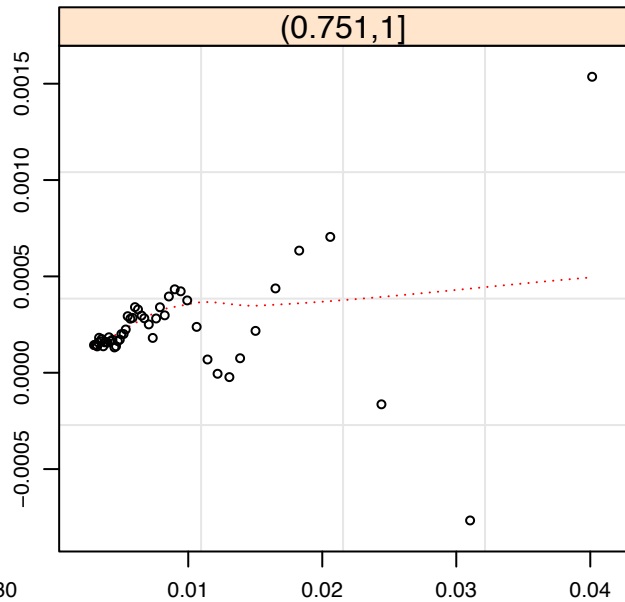

CACHE_SERVICE_LOCK_MAINTHREAD.sum/uptime, each panel 25% of data

Baseline