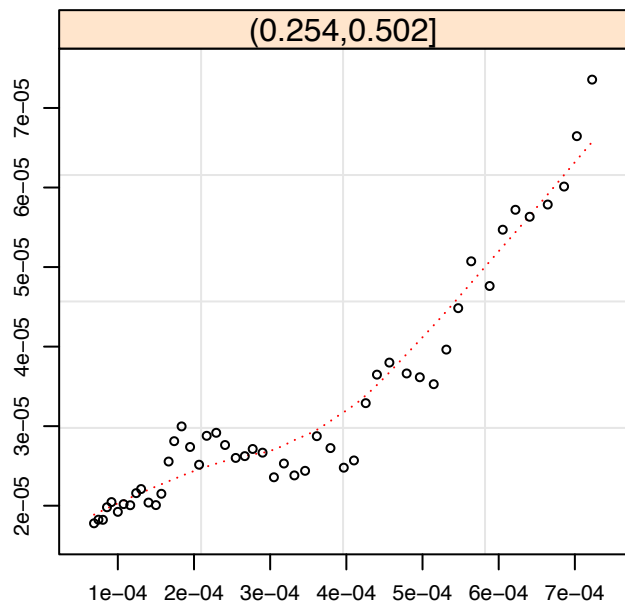

CACHE_SERVICE_LOCK_MAINTHREAD.sum/uptime, each panel 25% of data

Baseline