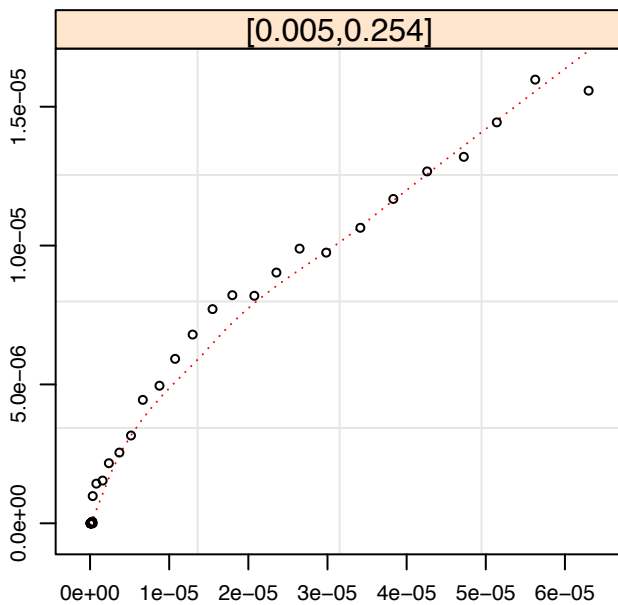

CACHE_SERVICE_LOCK_MAINTHREAD.sum/uptime, each panel 25% of data

Baseline