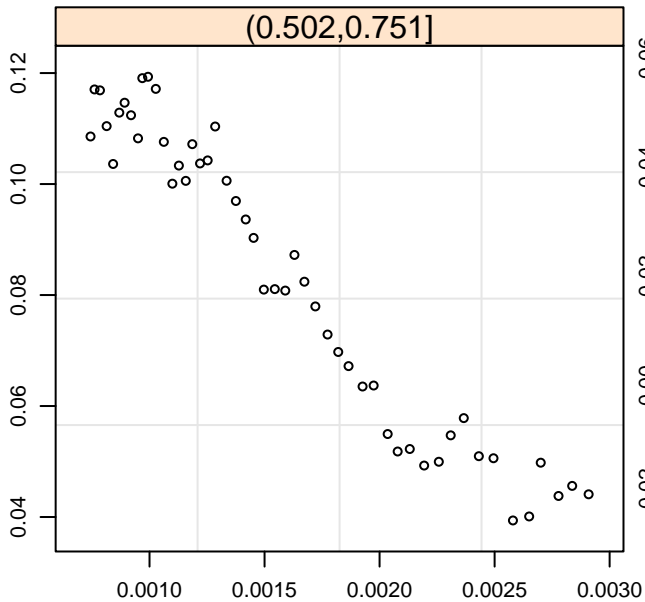

CACHE_SERVICE_LOCK_MAINTHREAD.sum/uptime

CACHE_SERVICE_LOCK_MAINTHREAD.sum/uptime, each panel 25% of data

Baseline

Current

CACHE_SERVICE_LOCK_MAINTHREAD.sum/uptime, each panel 25% of data

Baseline