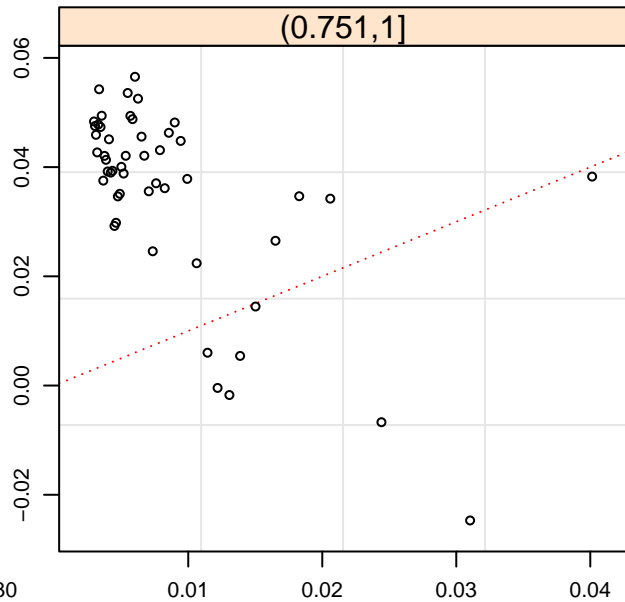

CACHE_SERVICE_LOCK_MAINTHREAD.sum/uptime

CACHE_SERVICE_LOCK_MAINTHREAD.sum/uptime, each panel 25% of data

Baseline

Current

CACHE_SERVICE_LOCK_MAINTHREAD.sum/uptime, each panel 25% of data

Baseline