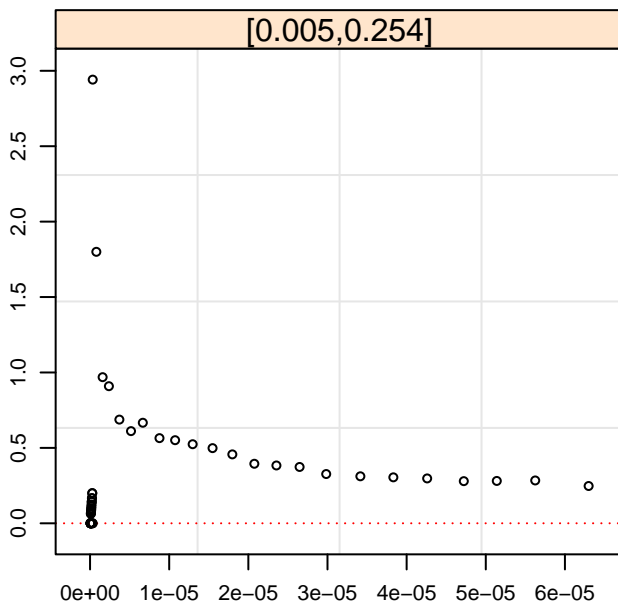

CACHE_SERVICE_LOCK_MAINTHREAD.sum/uptime

CACHE_SERVICE_LOCK_MAINTHREAD.sum/uptime, each panel 25% of data

Baseline

Current

CACHE_SERVICE_LOCK_MAINTHREAD.sum/uptime, each panel 25% of data

Baseline