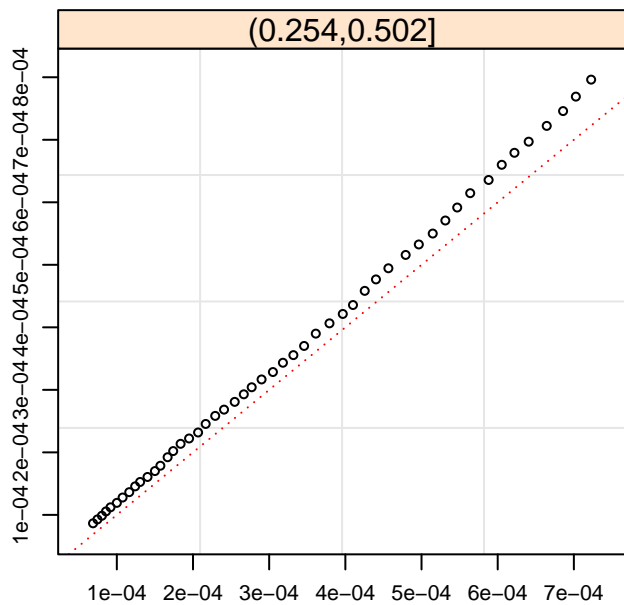

CACHE_SERVICE_LOCK_MAINTHREAD.sum/uptime

CACHE_SERVICE_LOCK_MAINTHREAD.sum/uptime, each panel 25% of data

Baseline

Current

CACHE_SERVICE_LOCK_MAINTHREAD.sum/uptime, each panel 25% of data

Baseline