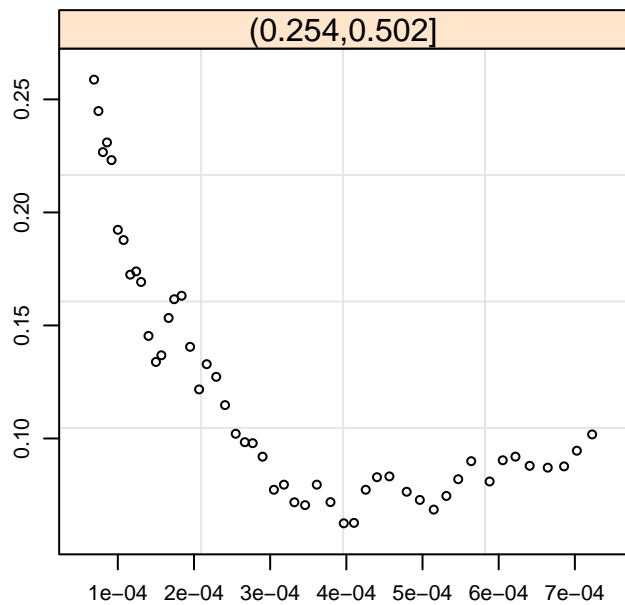

CACHE_SERVICE_LOCK_MAINTHREAD.sum/uptime

CACHE_SERVICE_LOCK_MAINTHREAD.sum/uptime, each panel 25% of data

Baseline

Current

CACHE_SERVICE_LOCK_MAINTHREAD.sum/uptime, each panel 25% of data

Baseline