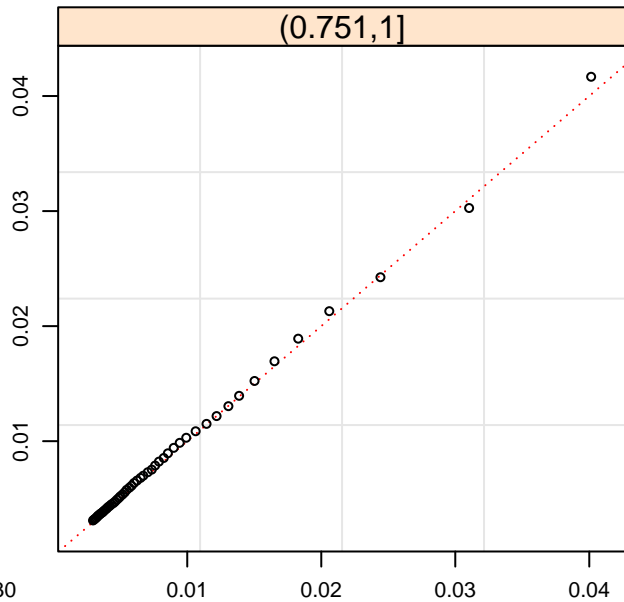

CACHE_SERVICE_LOCK_MAINTHREAD.sum/uptime

CACHE_SERVICE_LOCK_MAINTHREAD.sum/uptime, each panel 25% of data

Baseline

Current

CACHE_SERVICE_LOCK_MAINTHREAD.sum/uptime, each panel 25% of data

Baseline