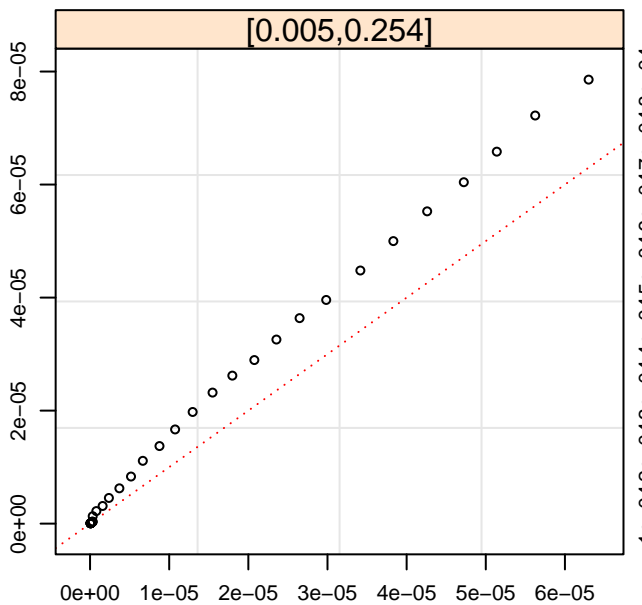

CACHE_SERVICE_LOCK_MAINTHREAD.sum/uptime

CACHE_SERVICE_LOCK_MAINTHREAD.sum/uptime, each panel 25% of data

Baseline

Current

CACHE_SERVICE_LOCK_MAINTHREAD.sum/uptime, each panel 25% of data

Baseline