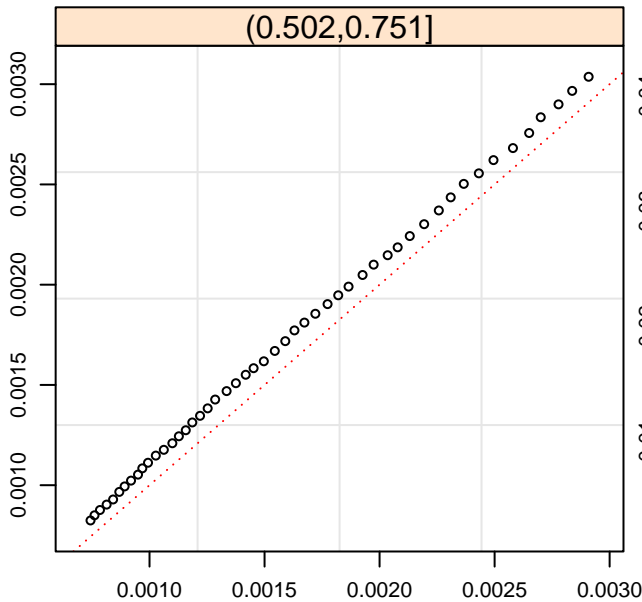

CACHE_SERVICE_LOCK_MAINTHREAD.sum/uptime

CACHE_SERVICE_LOCK_MAINTHREAD.sum/uptime, each panel 25% of data

Baseline

Current

CACHE_SERVICE_LOCK_MAINTHREAD.sum/uptime, each panel 25% of data

Baseline