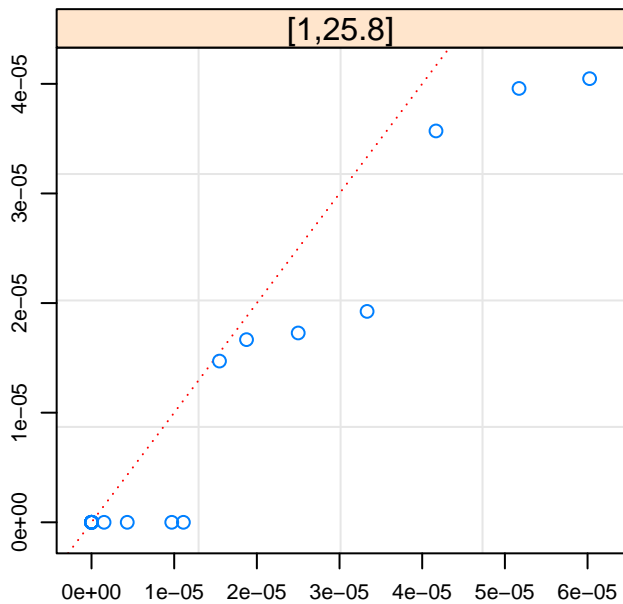

CACHE_SERVICE_LOCK_MAINTTHREAD.sum/uptime

CACHE_SERVICE_LOCK_MAINTHEAD.sum/uptime, each panel 25% of data

Baseline