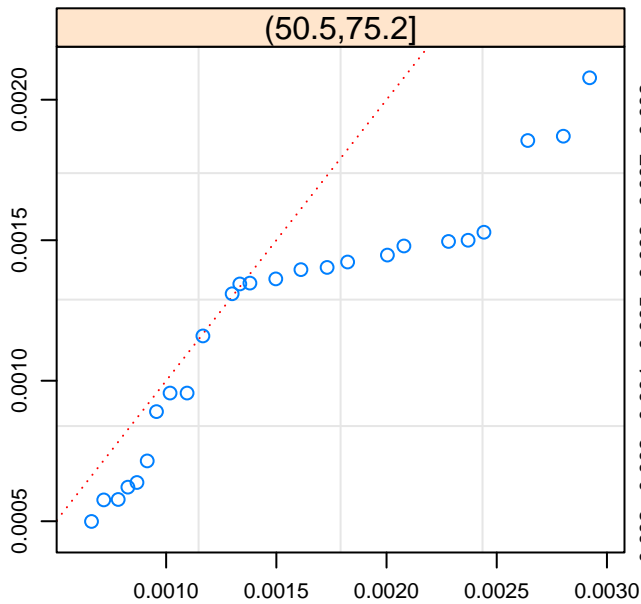

CACHE_SERVICE_LOCK_MAINTTHREAD.sum/uptime

CACHE_SERVICE_LOCK_MAINTHEAD.sum/uptime, each panel 25% of data

Baseline