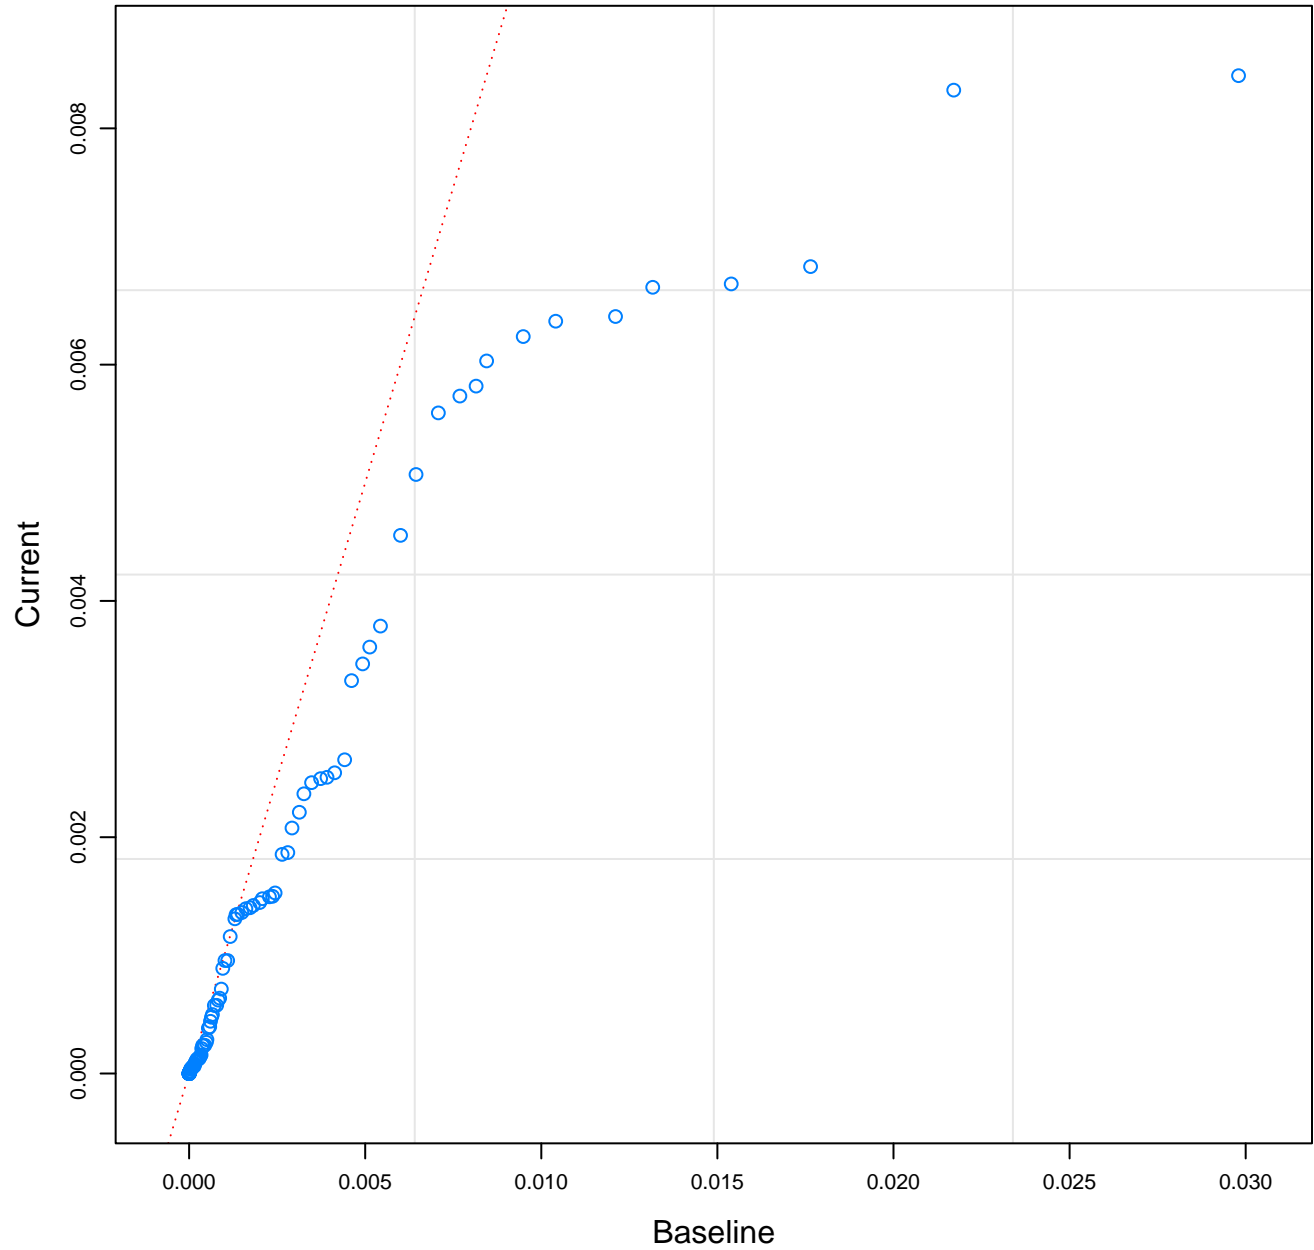

CACHE_SERVICE_LOCK_MAINTTHREAD.sum/uptime

CACHE_SERVICE_LOCK_MAINTHEAD.sum/uptime, each panel 25% of data

Baseline