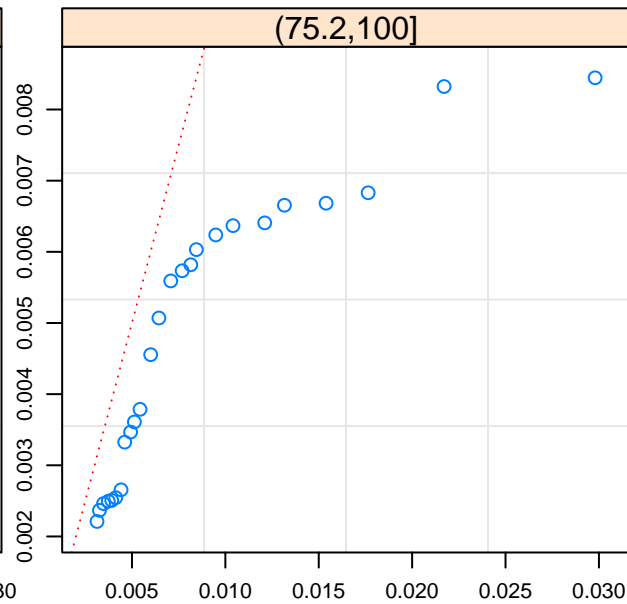

CACHE_SERVICE_LOCK_MAINTTHREAD.sum/uptime

CACHE_SERVICE_LOCK_MAINTHEAD.sum/uptime, each panel 25% of data

Baseline