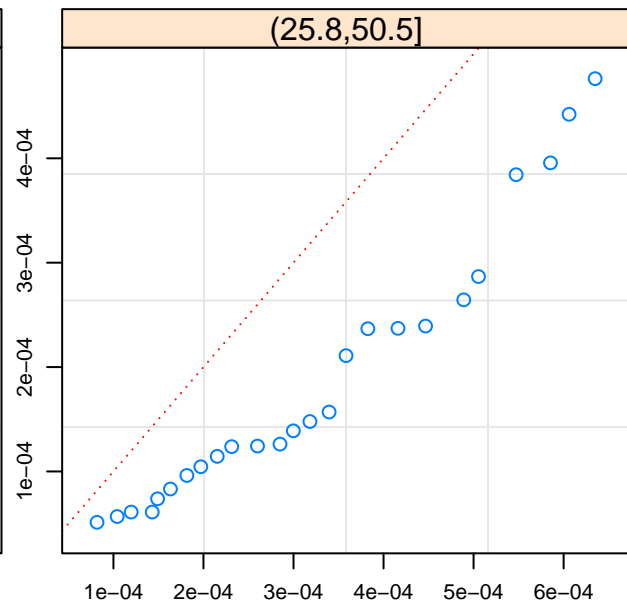

CACHE_SERVICE_LOCK_MAINTTHREAD.sum/uptime

CACHE_SERVICE_LOCK_MAINTHEAD.sum/uptime, each panel 25% of data

Baseline