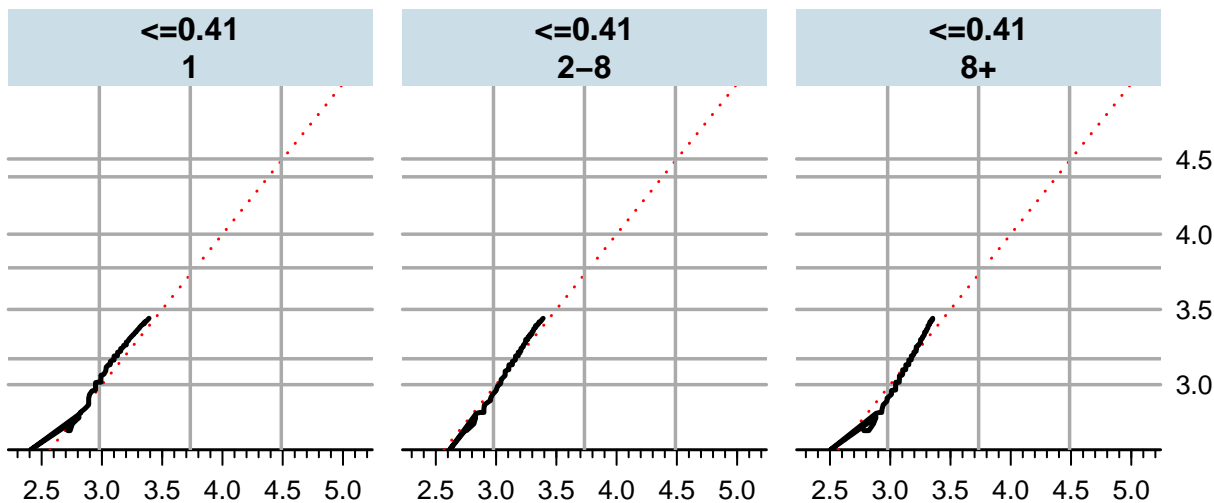

Fitted fpaint for no prefetch (log<sub>10</sub> ms)

Fitted fpaint for no prefetch (log<sub>10</sub> ms)

Fitted fpaint for no prefetch (log<sub>10</sub> ms)