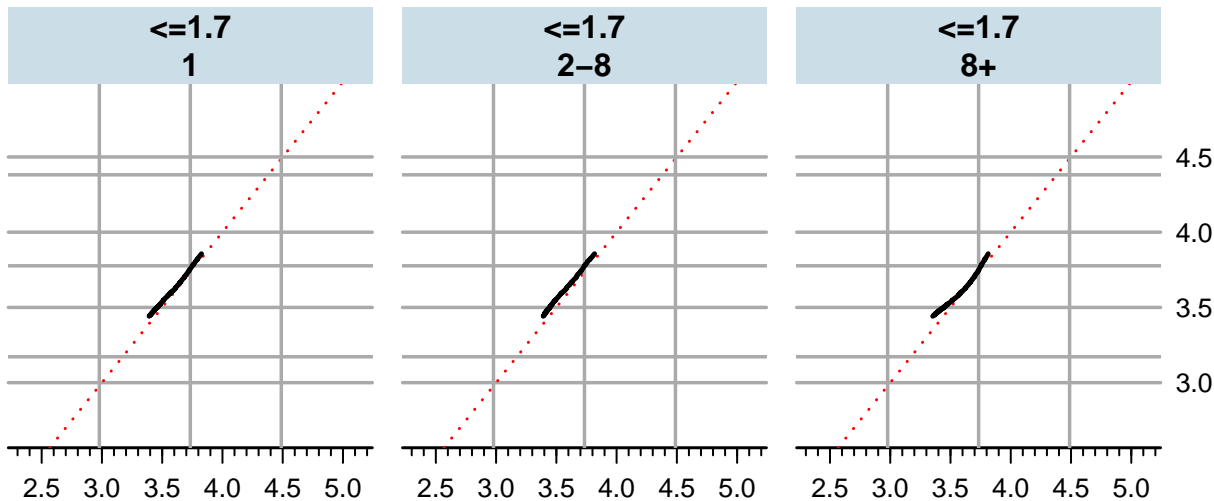

Fitted fpaint for no prefetch (log<sub>10</sub> ms)

Fitted fpaint for no prefetch (log<sub>10</sub> ms)

Fitted fpaint for no prefetch (log<sub>10</sub> ms)