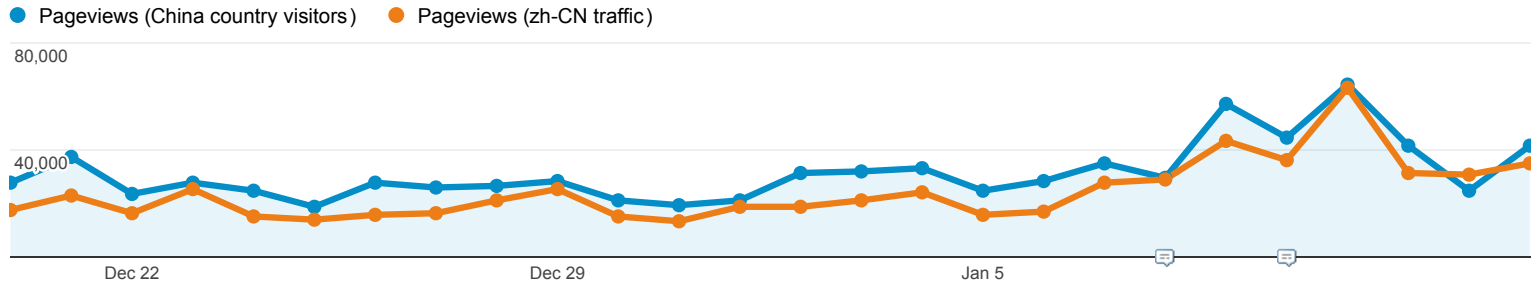

Audience Overview

China country visitors % of visits: 0.39%

zh-CN traffic % of visits: 0.30%

This report is based on 247812 visits (0.17% of visits). [Learn more](#)

Overview

496,183 people visited this site

Visits

China country visitors: **588,203**

zh-CN traffic: **448,069**

Unique Visitors

China country visitors: **496,183**

zh-CN traffic: **405,367**

Pageviews

China country visitors: **816,146**

zh-CN traffic: **627,897**

Pages / Visit

China country visitors: **1.39**

zh-CN traffic: **1.40**

Avg. Visit Duration

China country visitors: **00:01:11**

zh-CN traffic: **00:01:12**

Bounce Rate

China country visitors: **79.55%**

zh-CN traffic: **77.99%**

% New Visits

China country visitors: **79.14%**

zh-CN traffic: **83.36%**

79.14% New Visitor

465,510 Visits

20.86% Returning Visitor