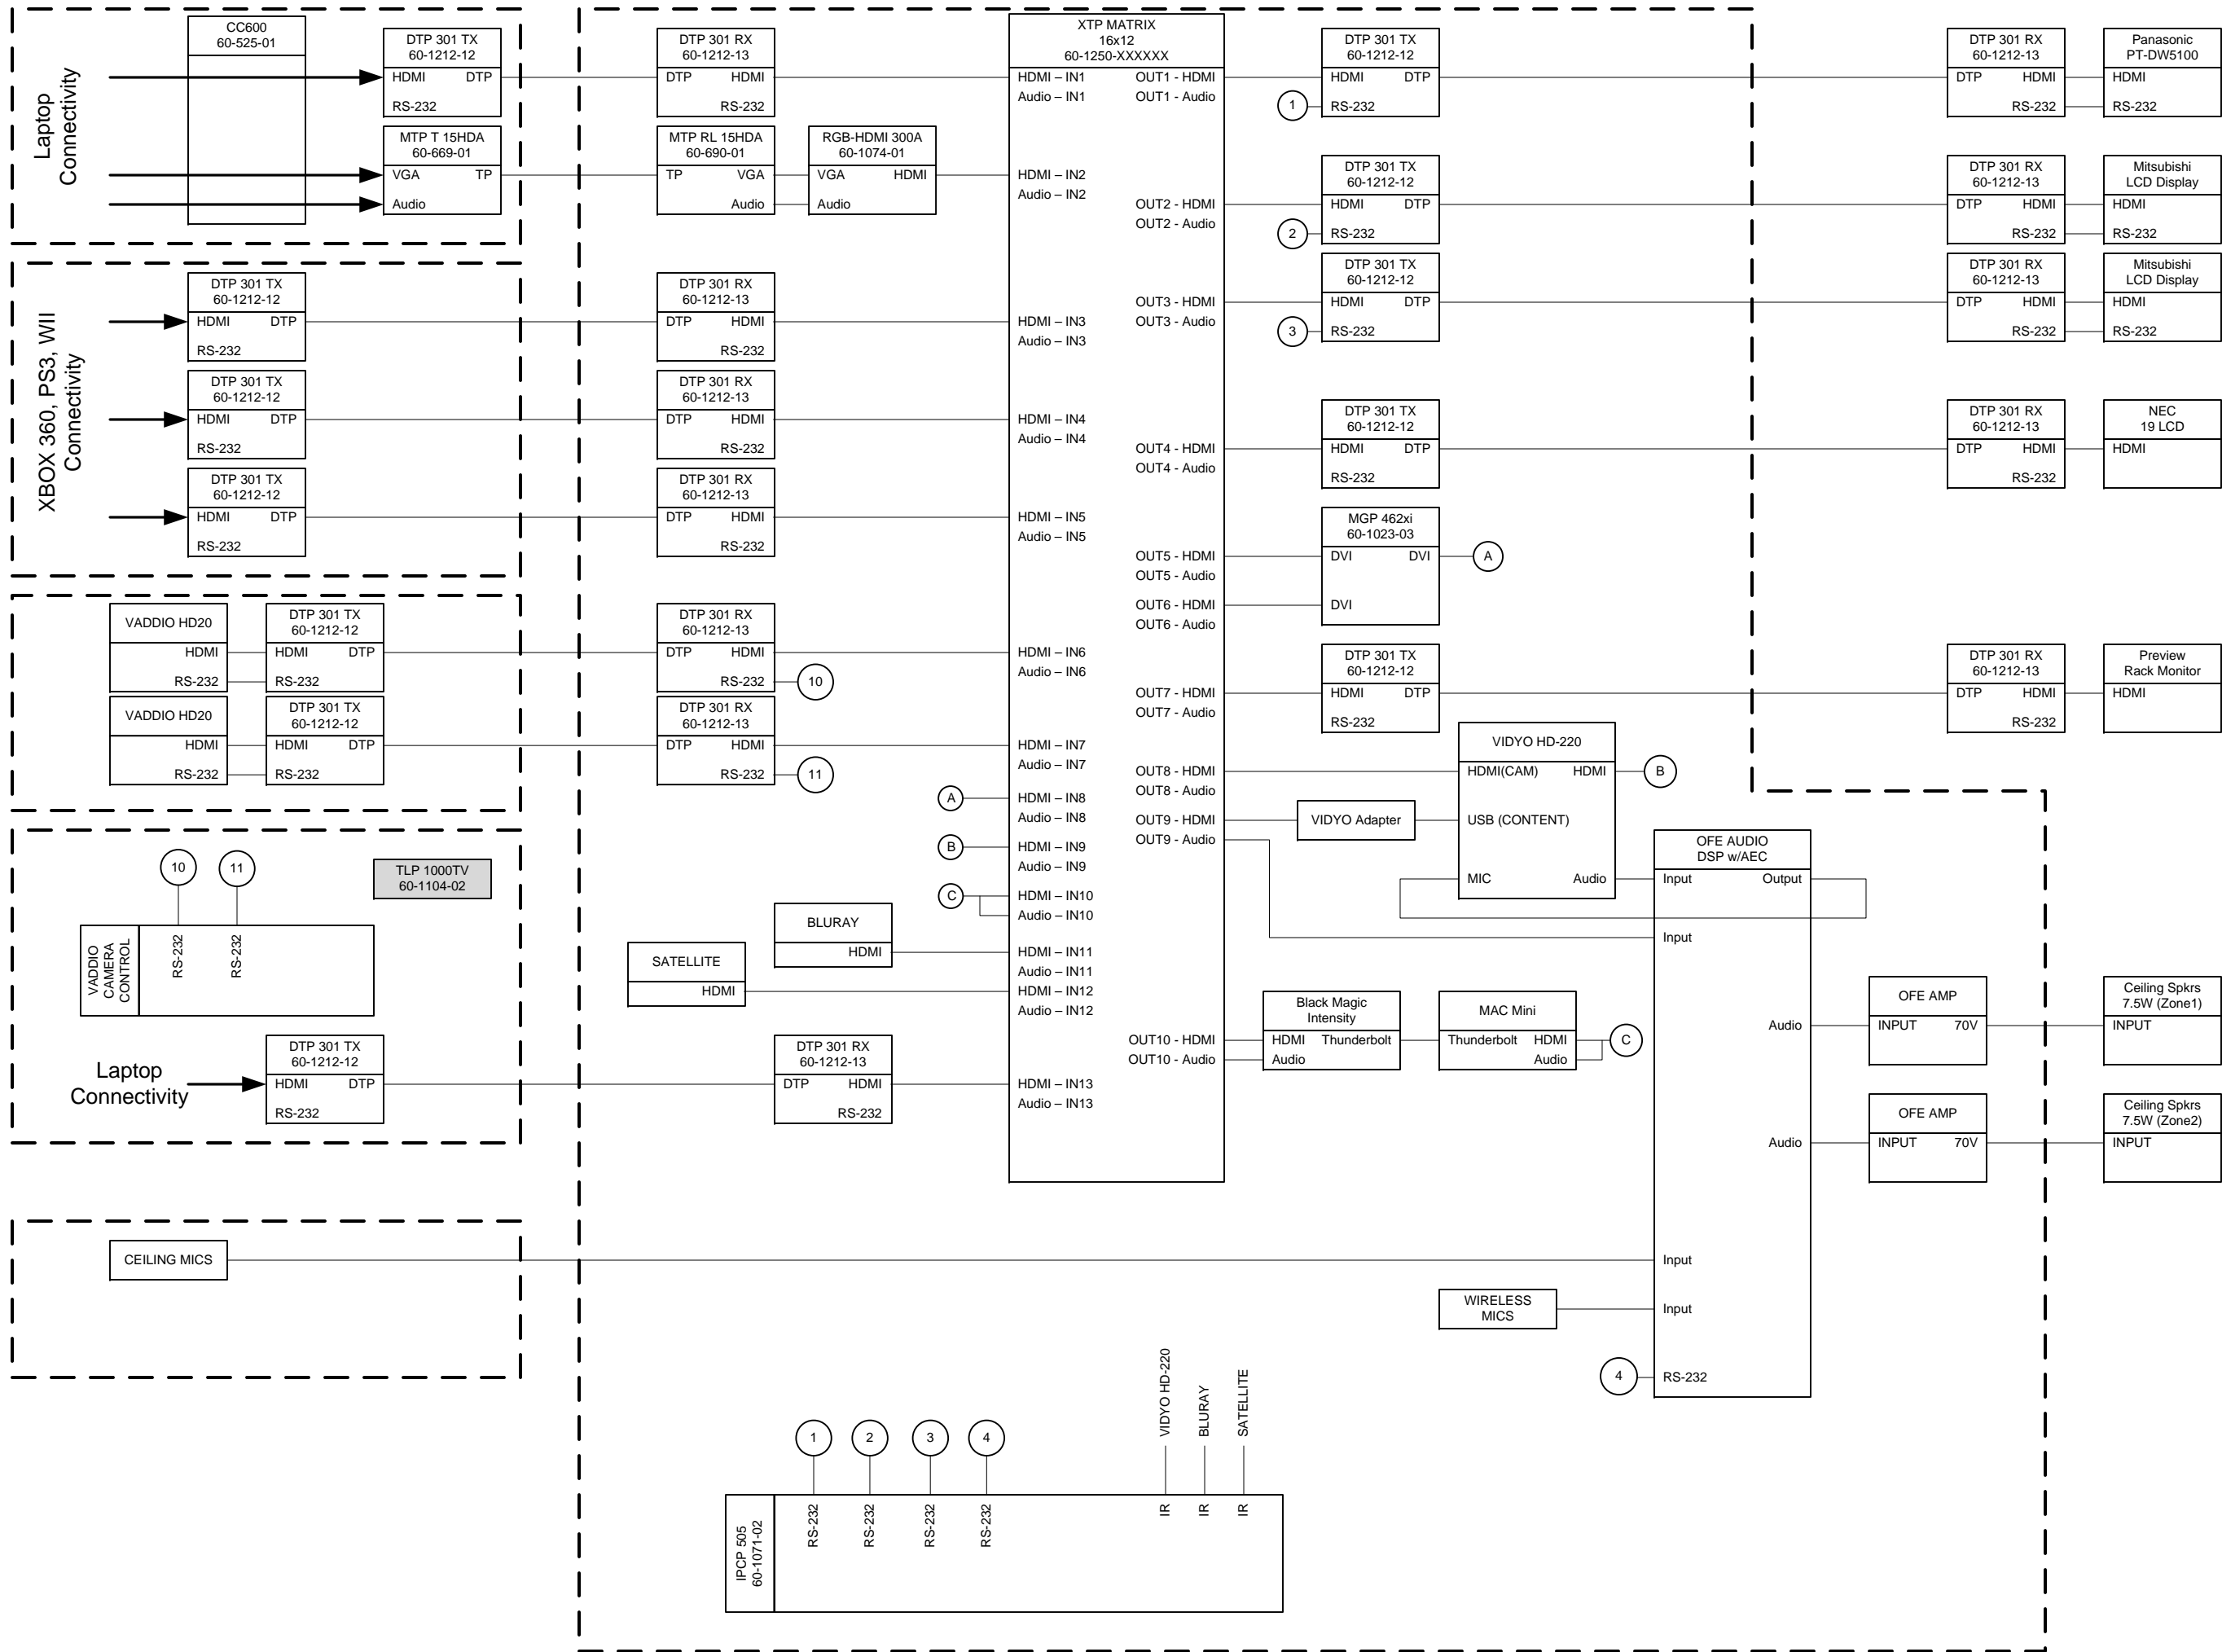

Extron Electronics
 1230 S. Lewis Street
 Anaheim, CA 92805

**Mozilla
 10FWD System Design**

THE INFORMATION AND/OR ILLUSTRATION ARE THE EXCLUSIVE PROPERTY OF EXTRON ELECTRONICS. NO DUPLICATION OR REPRODUCTION IS ALLOWED WITHOUT WRITTEN PERMISSION OF EXTRON ELECTRONICS.

CALL LOG #
DRAWING NAME
REVISION #
REFERENCE
PAGE # 1 of 1
DESIGNED BY: Ace Gomez
DRAWN BY: Ace Gomez
DATE: 02/01/2012