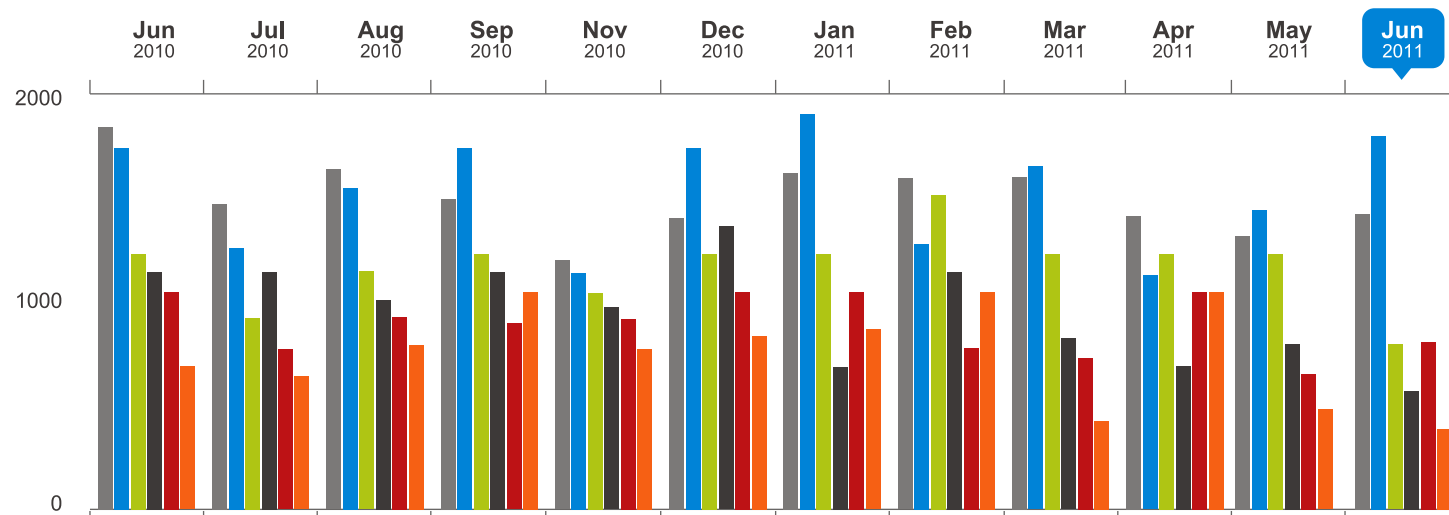

Contributors Group

Date Range

Search username

All

Last 360 days

During the previous **360 days**, Sumo Forum received 835,821 Questions, 98.9% had a valid Answer.

Sumo Forum Activity

[Export](#)

	Period Total	%	Monthly avg.	Jun 2011	vs Monthly avg.
Questions Asked	14,821	100%	721	703	-12.4%
Questions Answered	8,324	55.3%	65.9%	67.1%	+1.3%
Questions Replied To	7,493	45.7%	46.1%	48.6%	+1.3%
Helpfull Voted	5,156	24.5%	26.5%	20.4%	-2.5%
Unhelpfull Voted	4,253	19.5%	21.5%	20.4%	-1.5%
Solution Chosen	3,156	18.3%	26.5%	20.4%	-2.3%

Username	Month												Total Points	Answered	Replied to	Tagged	Votes	
	Jun 2010	Jul 2010	Aug 2010	Sep 2010	Nov 2010	Dec 2010	Jan 2011	Feb 2011	Mar 2011	Apr 2011	May 2011	Jun 2011					Helpful	Unhelpful
☐ 21@vingtetun.org	•		•	•	•	•	•	•	•	•	•	•	683	251	32	12	145	
☐ acelists@atlas.sk		•	•	•	•	•	•	•	•	•	•	•	145	23	8	2	65	
☐ adw@mozilla.com	•	•	•	•	•	•	•	•	•	•	•	•	421	35	21	25	124	
☐ alfredkayser@gmail.com	•	•	•	•	•	•	•	•	•	•	•	•	96	46	44	36	42	
☒ alice0775@yahoo.co.jp	•	•	•	•	•	•	•	•	•	•	•	•	72	18	11	15	23	
☐ alta88@gmail.com	•	•	•	•	•	•	•	•	•	•	•	•	6	3	1	2	2	
☐ anarchy@gentoo.org	•	•	•	•	•	•	•	•	•	•	•	•	230	114	110	45	12	
☐ andres@appcoast.com			•	•	•	•	•	•	•				631	541	142	75	3	
☐ aqualon@aquachan.de		•	•	•	•	•	•	•	•	•	•	•	852	544	410	23	143	
☐ aromano@mozilla.com	•	•	•	•		•	•	•	•	•	•	•	756	454	356	123	110	
☐ 21@vingtetun.org	•	•	•	•	•	•	•	•	•	•	•	•	1085	231	377	32	168	
☐ acelists@atlas.sk						•	•						52	32	12	8	75	
☐ adw@mozilla.com			•	•	•	•	•	•	•	•	•	•	286	126	121	21	211	
☐ alfredkayser@gmail.com	•	•	•	•	•	•	•	•	•	•	•	•	136	56	33	45	45	
☐ alice0775@yahoo.co.jp		•	•	•	•	•	•	•	•	•	•	•	68	16	12	7	27	
☐ alta88@gmail.com	•	•	•	•	•	•	•	•	•	•	•	•	10	2	2	4	7	
☐ anarchy@gentoo.org	•	•	•	•	•	•	•	•	•	•	•	•	248	24	12	87	34	
☐ andres@appcoast.com	•	•	•	•	•	•	•	•	•	•	•	•	634	15	23	75	14	
☐ aqualon@aquachan.de	•	•	•	•	•	•	•	•	•	•	•	•	1354	145	152	5	257	
☐ aromano@mozilla.com	•	•	•	•	•	•	•	•	•	•	•	•	1210	234	147	49	544	

• <1000 Points • >1000 Points ■ Answered ■ Replied to ■ Tagged