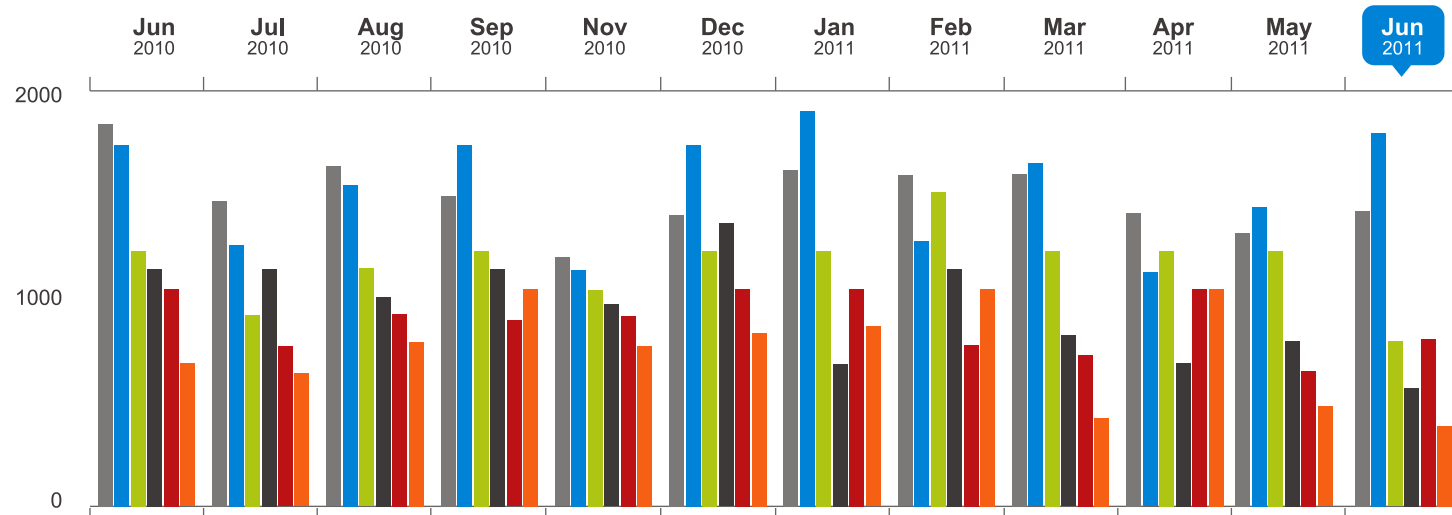

Contributor Group

Search username

All

Date Range

Last 360 days

During the previous **360 days**, Sumo Forum received 835,821 Questions, 98.9% had a valid Answer.

Sumo Forum Activity

[Export](#)

	Period Total	%	Monthly avg.	Jun 2011	vs Monthly avg.
Questions Asked	14,821	100%	721	703	-12.4%
Questions Answered	8,324	55.3%	65.9%	67.1%	+1.3%
Questions Replied To	7,493	45.7%	46.1%	48.6%	+1.3%
Helpfull Voted	5,156	24.5%	26.5%	20.4%	-2.5%
Unhelpfull Voted	4,253	19.5%	21.5%	20.4%	-1.5%
Solution Chosen	3,156	18.3%	26.5%	20.4%	-2.3%

Username	Contributor Group	Jun 2010	Jul 2010	Aug 2010	Sep 2010	Nov 2010	Dec 2010	Jan 2011	Feb 2011	Mar 2011	Apr 2011	May 2011	Jun 2011	Total Points
☐ 21@vingtetun.org	desktop contributor	•		•	•	•	•	•	•	•	•	•	•	
☐ acelists@atlas.sk	mobile contributor		•	•	•	•	•	•	•	•	•	•	•	
☐ adw@mozilla.com	desktop contributor	•	•	•		•	•	•	•	•	•	•	•	
☐ alfredkayser@gmail.com	desktop contributor	•	•	•	•	•	•	•	•	•	•	•	•	
☒ alice0775@yahoo.co.jp	desktop contributor	•	•	•	•	•	•	•	•	•	•	•	•	
☐ alta88@gmail.com	mobile contributor	•	•	•	•	•	•	•	•	•	•	•	•	
☐ anarchy@gentoo.org	firefox mobile contributor	•	•	•	•	•	•	•	•	•	•	•	•	
☐ andres@appcoast.com	firefox home contributor				•	•	•	•	•	•				Tagged 36%
☐ aqualon@aquachan.de	desktop contributor		•	•	•	•	•	•	•	•	•	•	•	
☐ aromano@mozilla.com	mobile contributor	•	•	•	•			•	•	•	•	•	•	
☐ 21@vingtetun.org	mobile contributor	•	•	•	•	•	•	•	•	•	•	•	•	
☐ acelists@atlas.sk	firefox home contributor							•	•					
☐ adw@mozilla.com	desktop contributor			•	•	•	•	•	•	•	•	•	•	
☐ alfredkayser@gmail.com	firefox mobile contributor	•	•	•	•	•	•	•	•	•	•	•	•	
☐ alice0775@yahoo.co.jp	desktop contributor		•	•	•			•	•	•	•	•	•	
☐ alta88@gmail.com	desktop contributor	•	•	•	•	•	•	•	•	•	•	•	•	
☐ anarchy@gentoo.org	desktop contributor	•	•	•	•	•	•	•	•	•	•	•	•	
☐ andres@appcoast.com	firefox mobile contributor	•	•	•	•		•	•	•	•	•	•	•	
☐ aqualon@aquachan.de	firefox mobile contributor	•	•	•	•	•		•	•		•	•	•	
☐ aromano@mozilla.com	desktop contributor	•	•	•	•	•	•	•	•	•	•	•	•	

• <1000 Points • >1000 Points ■ Answered ■ Replied to ■ Tagged