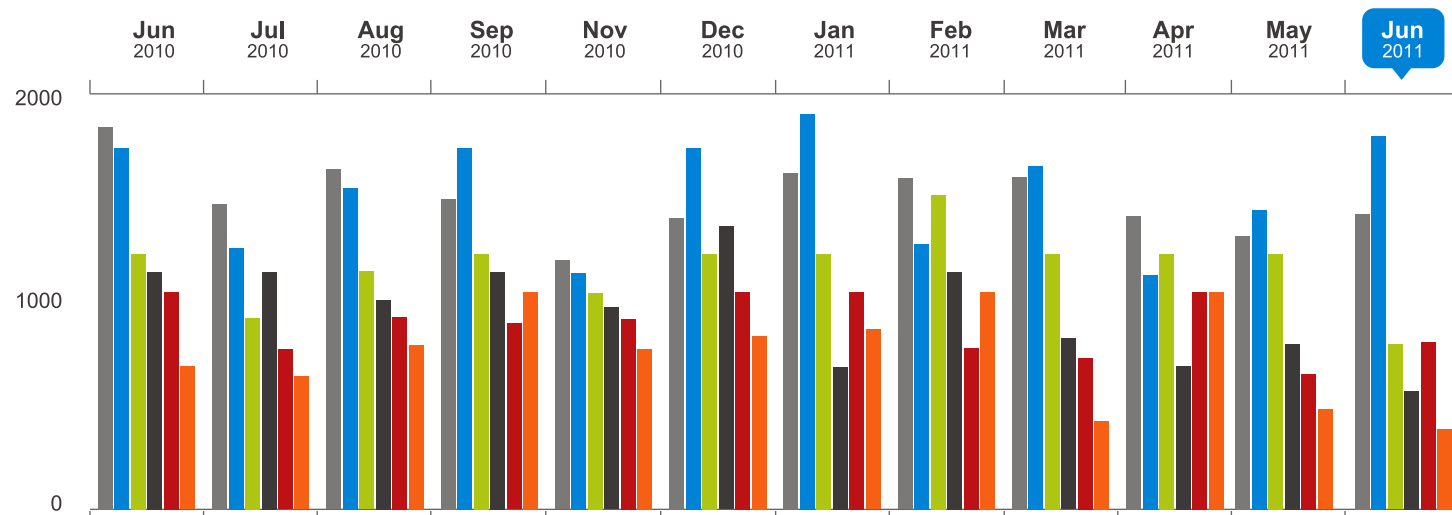

Contributors Group

Search username

All

Date Range

Last 360 days

During the previous **360 days**, Sumo Forum received 835,821 Questions, 98.9% had a valid Answer.

Sumo Forum Activity

[Export](#)

	Period Total	%	Monthly avg.	Jun 2011	vs Monthly avg.
Questions Asked	14,821	100%	721	703	-12.4%
Questions Answered	8,324	55.3%	65.9%	67.1%	+1.3%
Questions Replied To	7,493	45.7%	46.1%	48.6%	+1.3%
Helpful Voted	5,156	24.5%	26.5%	20.4%	-2.5%
Unhelpful Voted	4,253	19.5%	21.5%	20.4%	-1.5%
Solution Chosen	3,156	18.3%	26.5%	20.4%	-2.3%

Username	Contributor Group	Jun 2010	Jul 2010	Aug 2010	Sep 2010	Nov 2010	Dec 2010	Jan 2011	Feb 2011	Mar 2011	Apr 2011	May 2011	Jun 2011	Total Points
☐ 21@vingtetun.org	desktop contributor	•		•	•	•	•	•	•	•	•	•	•	
☐ acelists@atlas.sk	mobile contributor		•	•	•	•	•	•	•	•	•	•	•	
☐ adw@mozilla.com	desktop contributor	•	•	•	•	•	•	•	•	•	•	•	•	
☐ alfredkayser@gmail.com	desktop contributor	•	•	•	•	•	•	•	•	•	•	•	•	
☒ alice0775@yahoo.co.jp	desktop contributor	•	•	•	•	•	•	•	•	•	•	•	•	

Total Points

Total Points	Jun 2011	Answered	Replied to	Tagged	Votes Helpful vs Unhelpful	Days since last Answer
• 1456		886	234	23	23 123	12

☐ alta88@gmail.com	mobile contributor	•	•	•	•	•	•	•	•	•	•	•	•	
☐ anarchy@gentoo.org	firefox mobile contributor	•	•	•	•	•	•	•	•	•	•	•	•	
☐ andres@appcoast.com	firefox home contributor				•	•	•	•	•	•	•	•	•	
☐ aqualon@aquachan.de	desktop contributor		•	•	•	•	•	•	•	•	•	•	•	
☐ aromano@mozilla.com	mobile contributor	•	•	•	•		•	•	•	•	•	•	•	
☐ 21@vingtetun.org	mobile contributor	•	•	•	•	•	•	•	•	•	•	•	•	
☐ acelists@atlas.sk	firefox home contributor						•	•						
☐ adw@mozilla.com	desktop contributor			•	•	•	•	•	•	•	•	•	•	
☐ alfredkayser@gmail.com	firefox mobile contributor	•	•	•	•	•	•	•	•	•	•	•	•	
☐ alice0775@yahoo.co.jp	desktop contributor		•	•	•		•	•	•	•	•	•	•	
☐ alta88@gmail.com	desktop contributor	•	•	•	•	•	•	•	•	•	•	•	•	
☐ anarchy@gentoo.org	desktop contributor	•	•	•	•	•	•	•	•	•	•	•	•	
☐ andres@appcoast.com	firefox mobile contributor	•	•	•	•	•	•	•	•	•	•	•	•	
☐ aqualon@aquachan.de	firefox mobile contributor	•	•	•	•	•	•	•	•	•	•	•	•	
☐ aromano@mozilla.com	desktop contributor	•	•	•	•	•	•	•	•	•	•	•	•	

• <1000 Points • >1000 Points ■ Answered ■ Replied to ■ Tagged