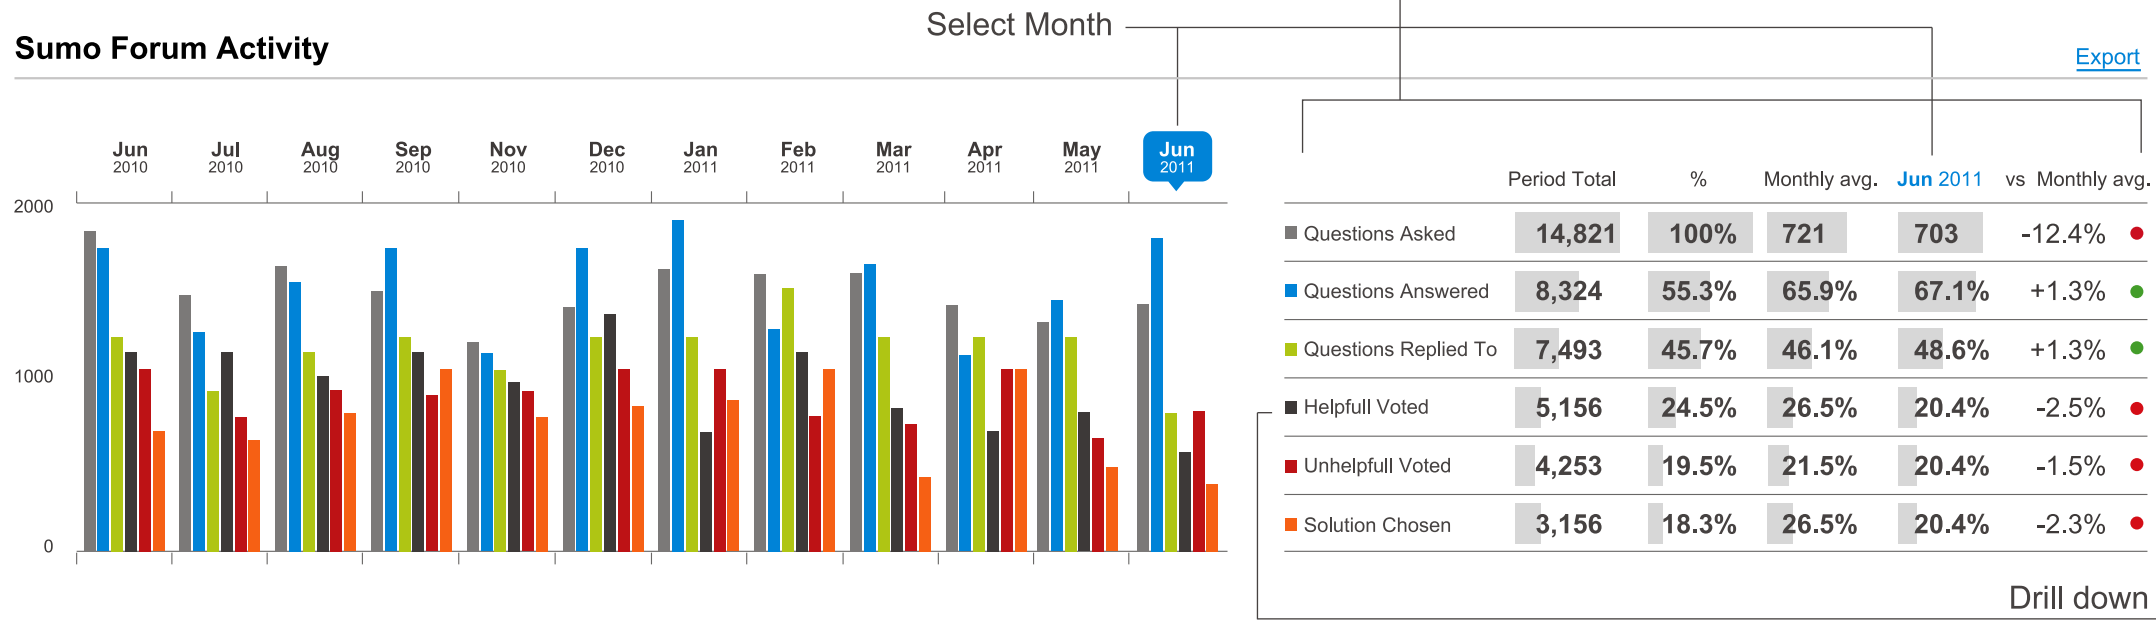

Select a username.
single select /w autocomplete.
Filters the chart / table data to the single selected user,
you can also do that by "ticking" the displayed user on the table below.

Time range.

Last 360 days
Last 180 Days
Last Month
Last week

Filters the chart / table data
for a specific group

Overview table. **Sums** the values of the
selected period.
Calculates **percentages** and period
averages and compares
with selected month.

sumo open source support

Contributor Group: All

Date Range: Last 360 days

During the previous **360 days**, Sumo Forum received 835,821 Questions, 98.9% had a valid Answer.

Drill down to H/U

Username	Select Month												Total Points	Answered	Replied to	Tagged	Votes	
	Jun 2010	Jul 2010	Aug 2010	Sep 2010	Nov 2010	Dec 2010	Jan 2011	Feb 2011	Mar 2011	Apr 2011	May 2011	Jun 2011					Helpful	Unhelpful
☐ 21@vingtetun.org	•		•	•	•	•	•	•	•	•	•	•	683	251	32	12	145	
☐ acelists@atlas.sk		•	•	•	•	•	•	•	•	•	•	•	145	23	8	2	65	
☐ adw@mozilla.com	•	•	•	•	•	•	•	•	•	•	•	•	421	35	21	25	124	
☐ alfredkayser@gmail.com	•	•	•	•	•	•	•	•	•	•	•	•	96	46	44	36	42	
☐ alice0775@yahoo.co.jp	•	•	•	•	•	•	•	•	•	•	•	•	72	18	11	15	23	
☐ alta88@gmail.com	•	•	•	•	•	•	•	•	•	•	•	•	6	3	1	2	2	
☐ anarchy@gentoo.org	•	•	•	•	•	•	•	•	•	•	•	•	230	114	110	45	12	
☐ andres@appcoast.com			•	•	•	•	•	•	•	•	•	•	631	541	142	75	3	
☐ aqualon@aquachan.de		•	•	•	•	•	•	•	•	•	•	•	852	544	410	23	143	
☐ aromano@mozilla.com	•	•	•	•	•	•	•	•	•	•	•	•	756	454	356	123	110	
☐ 21@vingtetun.org	•	•	•	•	•	•	•	•	•	•	•	•	1085	231	377	32	168	
☐ acelists@atlas.sk						•	•						52	32	12	8	75	
☐ adw@mozilla.com			•	•	•	•	•	•	•	•	•	•	286	126	121	21	211	
☐ alfredkayser@gmail.com	•	•	•	•	•	•	•	•	•	•	•	•	136	56	33	45	45	
☐ alice0775@yahoo.co.jp		•	•	•	•	•	•	•	•	•	•	•	68	16	12	7	27	
☐ alta88@gmail.com	•	•	•	•	•	•	•	•	•	•	•	•	10	2	2	4	7	
☐ anarchy@gentoo.org	•	•	•	•	•	•	•	•	•	•	•	•	248	24	12	87	34	
☐ andres@appcoast.com	•	•	•	•	•	•	•	•	•	•	•	•	634	15	23	75	14	
☐ aqualon@aquachan.de	•	•	•	•	•	•	•	•	•	•	•	•	1354	145	152	5	257	
☐ aromano@mozilla.com	•	•	•	•	•	•	•	•	•	•	•	•	1210	234	147	49	544	

• <1000 Points   • >1000 Points

■ Answered   ■ Replied to   ■ Tagged

Overview of a previous period
(in this case previous 12 months)

Given the amount of variables, opted for separating
the columns for a better understanding of the numbers involved.

Shows percentage the actions
make up of the total points of a user.