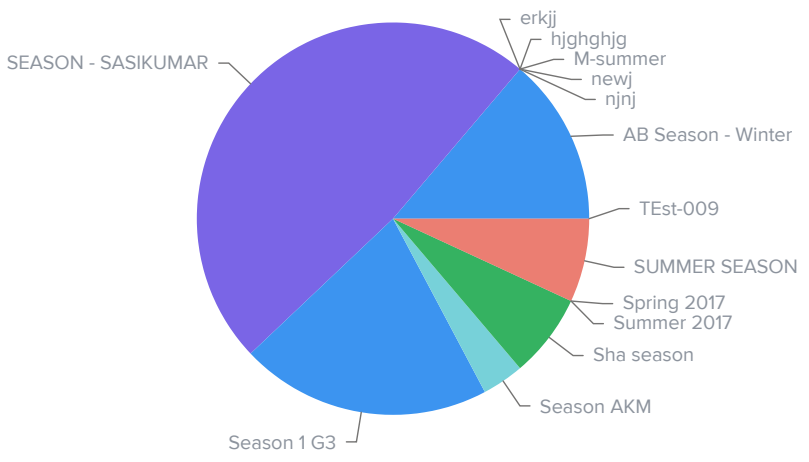

Number of Styles

Season	Code	OS_DL	OS_Exp	OS_Initial	OS_Null	OS_Onetime	OS_RF	Description	Number of Styles	Frozen	Image
AB Season - Winter	123@34	666	AB Season - Winter	IValue		AB Season - Winter123@34	ref	Smoke Testing	4		
erkjj	123@34	666	erkjj	IValue		erkjj88	ref		0		
hjghghjg	123@34	666	hjghghjg	iv		hjghghjgiv	ref		0		
M-summer	123@34	666	M-summer	iv		M-summeriv	ref	M-summer	0		
newj	123@34	666	newj	IValue		newj999	ref		0		
njj	123@34	666	njj	iiii		njjiv	ref		0		
SEASON - SASIKUMAR	123@34	666	SEASON - SASIKUMAR	IValue		SEASON - SASIKUMAR123@34	ref		14		

Displaying 1 - 7 of 14 results

SMOKE TESTING

Season	Code	OS_DL	OS_Exp	OS_Initial	OS_Null	OS_Onetime	OS_RF	Description	Number of Styles	Frozen	Image
Season 1 G3	123@34	666	Season 1 G3	IValue		Season 1 G3123@34	ref		6		
Season AKM		666	Season AKM	iv		Season AKMiv	ref		1		
Sha season	123@34	666	Sha season	IValue		Sha season67	ref	test	2		
Spring 2017	123@34	666	Spring 2017	IValue		Spring 2017123@34	ref		0		
Summer 2017	123@34	666	Summer 2017	IValue		Summer 2017123@34	ref		0		
SUMMER SEASON	123@34	666	SUMMER SEASON	IValue		SUMMER SEASON123@34	ref	ARAVIND	2		
TEst-009	123	666	TEst-009	iv		TEst-009iv	ref	test	0		