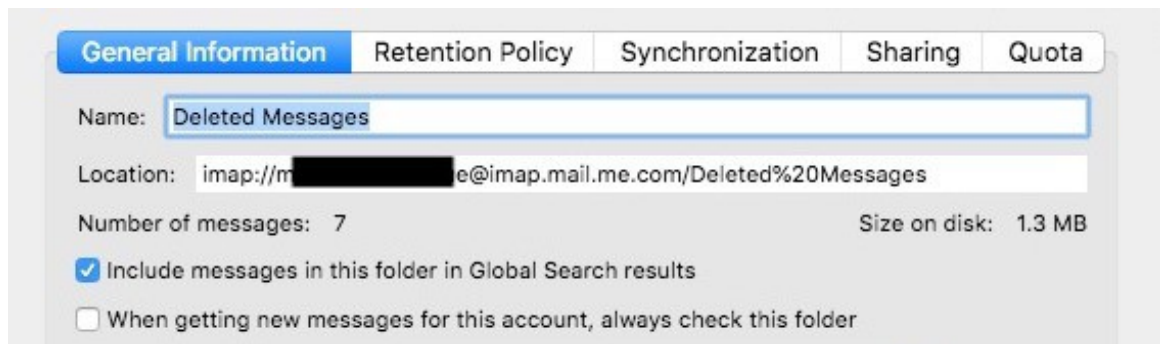

Thunderbird places deleted messages in /Trash folder.

Icloud places deleted messages in /Deleted%Messages folder.

Thunderbird AND Icloud places sent messages in /sent folder.

The /sent %20Messages folder shows as Sent Messages in TB and as Sent in Icloud, but is not used