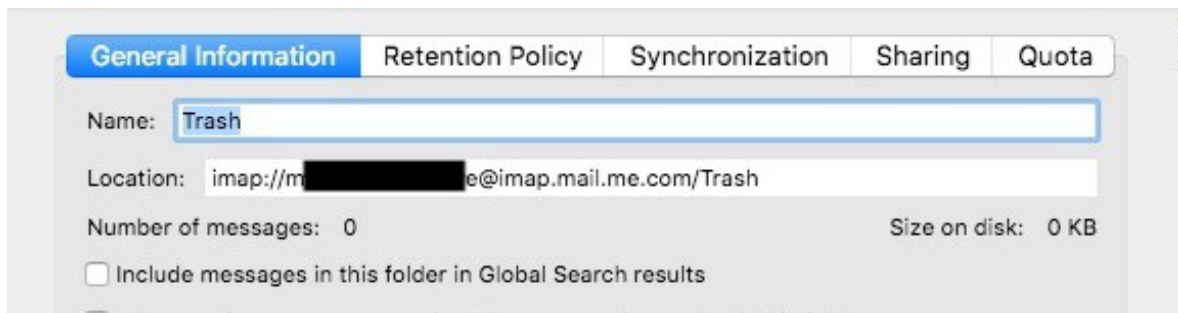

Thunderbird places deleted messages in /Trash folder.

Icloud places deleted messages in /Deleted%Messages folder.

Thunderbird AND Icloud places sent messages in /sent folder.

The /sent %20Messages folder shows as Sent Messages in TB and as Sent in Icloud, but is not used