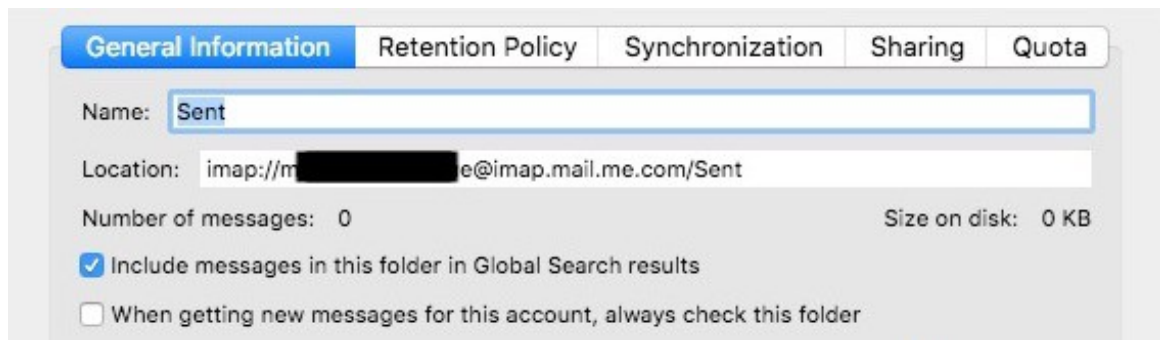

Thunderbird places deleted messages in /Trash folder.

Icloud places deleted messages in /Deleted%Messages folder.

Thunderbird AND Icloud places sent messages in /sent folder.

The /sent %20Messages folder shows as Sent Messages in TB and as Sent in Icloud, but is not used