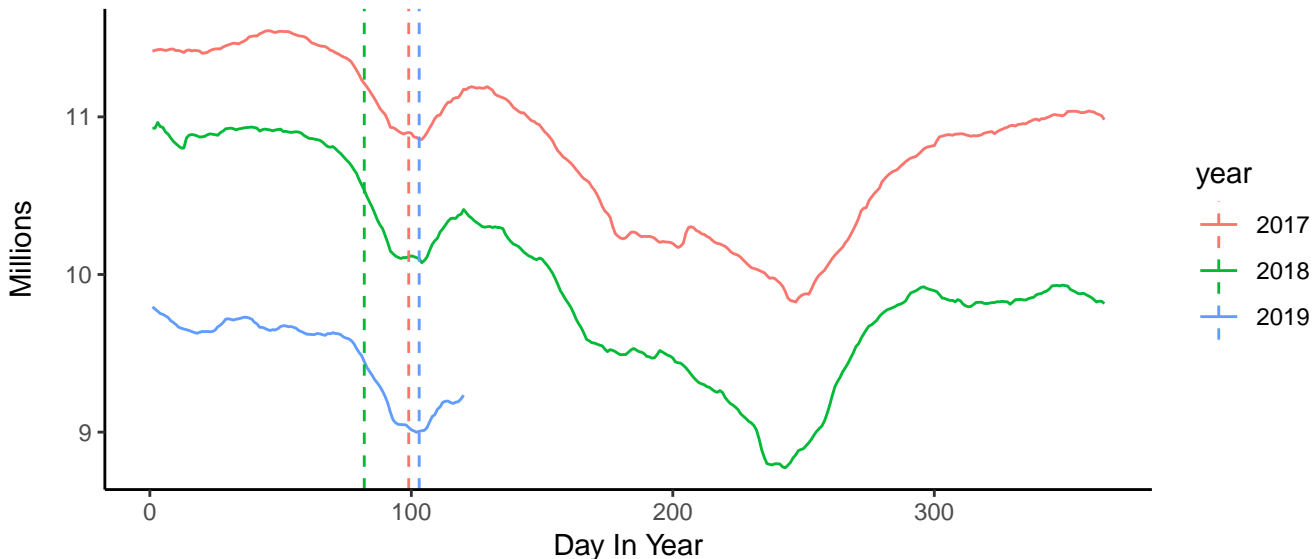

Dotted lines correspond to 7 days before easter, DATA AS OF 2019-04-30

Proportion of MAU28 to MAU28(Jan-01)

Dotted lines correspond to 7 days before easter, DATA AS OF 2019-04-30

Modified MAU

Dotted lines correspond to 7 days before easter, DATA AS OF 2019-04-30

Just for 2019

MAU28 by Year(TIER1)

Dotted lines correspond to 7 days before easter,DATA AS OF 2019-04-30

Proportion of MAU28 to MAU28(Jan-01)(TIER1)

Dotted lines correspond to 7 days before easter,DATA AS OF 2019-04-30

MAU28 by Year(Countries: 'SA','PK','AF','IR','DZ','MA','TR')

Dotted lines correspond to 7 days before easter,DATA AS OF 2019-04-30

Proportion of MAU28 to MAU28(Jan-01)(Countries: 'SA','PK','AF','IR','DZ','MA','T')

Dotted lines correspond to 7 days before easter,DATA AS OF 2019-04-30