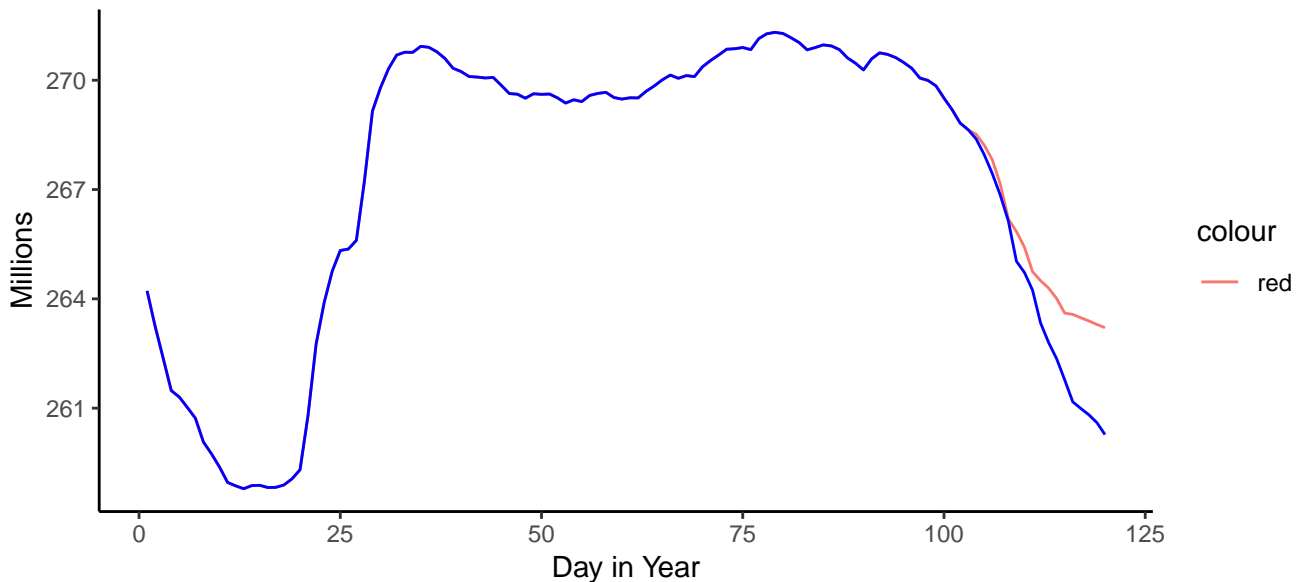

Dotted lines correspond to 7 days before easter, DATA AS OF 2019-04-30

Proportion of MAU28 to MAU28(Jan-01)

Dotted lines correspond to 7 days before easter, DATA AS OF 2019-04-30

Modified MAU

Dotted lines correspond to 7 days before easter, DATA AS OF 2019-04-30

Just for 2019

MAU28 by Year(TIER1)

Dotted lines correspond to 7 days before easter,DATA AS OF 2019-04-30

Proportion of MAU28 to MAU28(Jan-01)(TIER1)

Dotted lines correspond to 7 days before easter,DATA AS OF 2019-04-30

MAU28 by Year(Countries: 'SA','PK','AF','IR','DZ','MA','TR')

Dotted lines correspond to 7 days before easter,DATA AS OF 2019-04-30

Proportion of MAU28 to MAU28(Jan-01)(Countries: 'SA','PK','AF','IR','DZ','MA','T')

Dotted lines correspond to 7 days before easter,DATA AS OF 2019-04-30