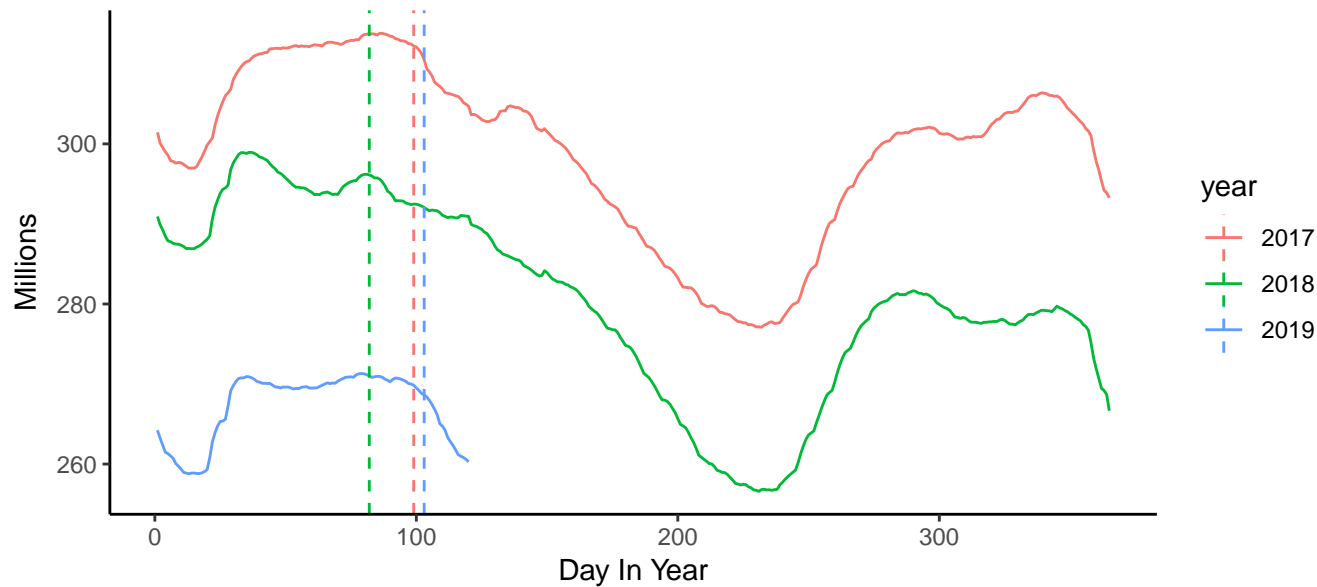

Dotted lines correspond to 7 days before easter, DATA AS OF 2019-04-30

Proportion of MAU28 to MAU28(Jan-01)

Dotted lines correspond to 7 days before easter, DATA AS OF 2019-04-30

Modified MAU

Dotted lines correspond to 7 days before easter, DATA AS OF 2019-04-30

Just for 2019

MAU28 by Year(TIER1)

Dotted lines correspond to 7 days before easter,DATA AS OF 2019-04-30

Proportion of MAU28 to MAU28(Jan-01)(TIER1)

Dotted lines correspond to 7 days before easter,DATA AS OF 2019-04-30

MAU28 by Year(Countries: 'SA','PK','AF','IR','DZ','MA','TR')

Dotted lines correspond to 7 days before easter,DATA AS OF 2019-04-30

Proportion of MAU28 to MAU28(Jan-01)(Countries: 'SA','PK','AF','IR','DZ','MA','T')

Dotted lines correspond to 7 days before easter,DATA AS OF 2019-04-30