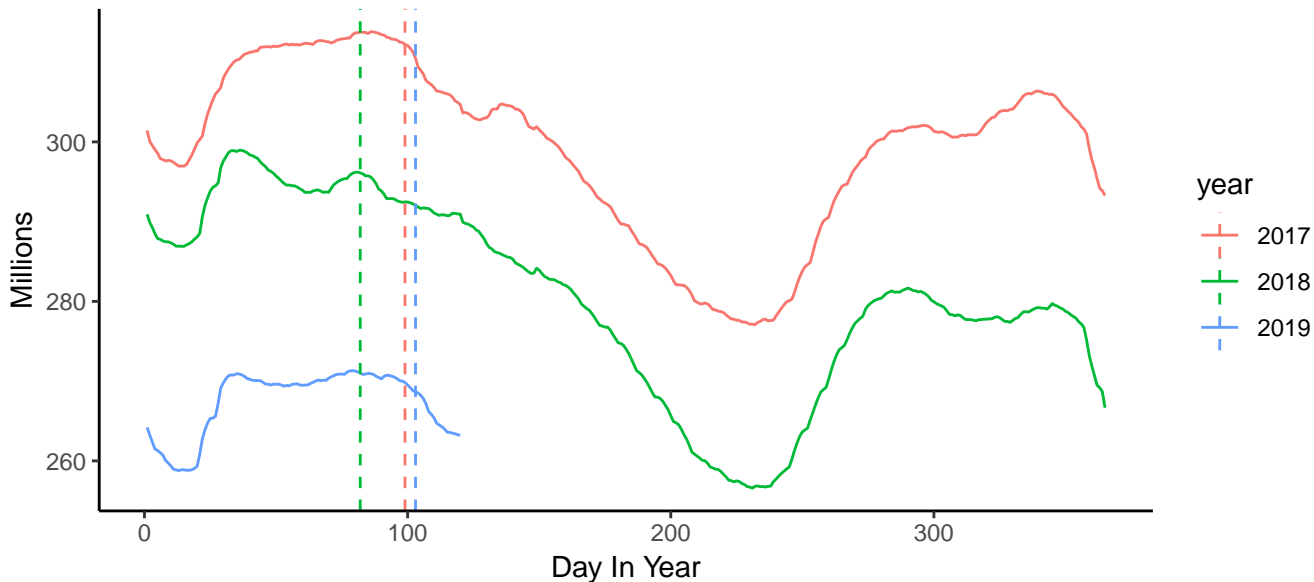

Dotted lines correspond to 7 days before easter, DATA AS OF 2019-04-30

Proportion of MAU28 to MAU28(Jan-01)

Dotted lines correspond to 7 days before easter, DATA AS OF 2019-04-30

Modified MAU

Dotted lines correspond to 7 days before easter, DATA AS OF 2019-04-30

Just for 2019

MAU28 by Year(TIER1)

Dotted lines correspond to 7 days before easter,DATA AS OF 2019-04-30

Proportion of MAU28 to MAU28(Jan-01)(TIER1)

Dotted lines correspond to 7 days before easter,DATA AS OF 2019-04-30

MAU28 by Year(Countries: 'SA','PK','AF','IR','DZ','MA','TR')

Dotted lines correspond to 7 days before easter,DATA AS OF 2019-04-30

Proportion of MAU28 to MAU28(Jan-01)(Countries: 'SA','PK','AF','IR','DZ','MA','T')

Dotted lines correspond to 7 days before easter,DATA AS OF 2019-04-30