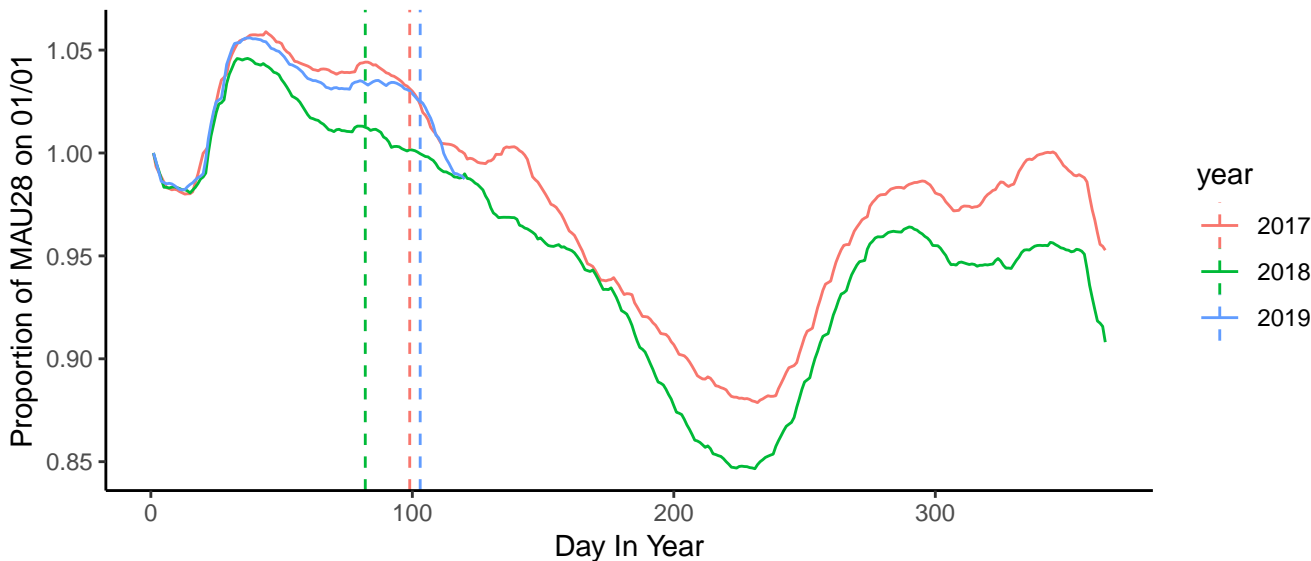

Dotted lines correspond to 7 days before easter, DATA AS OF 2019-04-30

Proportion of MAU28 to MAU28(Jan-01)

Dotted lines correspond to 7 days before easter, DATA AS OF 2019-04-30

Modified MAU

Dotted lines correspond to 7 days before easter, DATA AS OF 2019-04-30

Just for 2019

MAU28 by Year(TIER1)

Dotted lines correspond to 7 days before easter,DATA AS OF 2019-04-30

Proportion of MAU28 to MAU28(Jan-01)(TIER1)

Dotted lines correspond to 7 days before easter,DATA AS OF 2019-04-30

MAU28 by Year(Countries: 'SA','PK','AF','IR','DZ','MA','TR')

Dotted lines correspond to 7 days before easter,DATA AS OF 2019-04-30

Proportion of MAU28 to MAU28(Jan-01)(Countries: 'SA','PK','AF','IR','DZ','MA','T')

Dotted lines correspond to 7 days before easter,DATA AS OF 2019-04-30