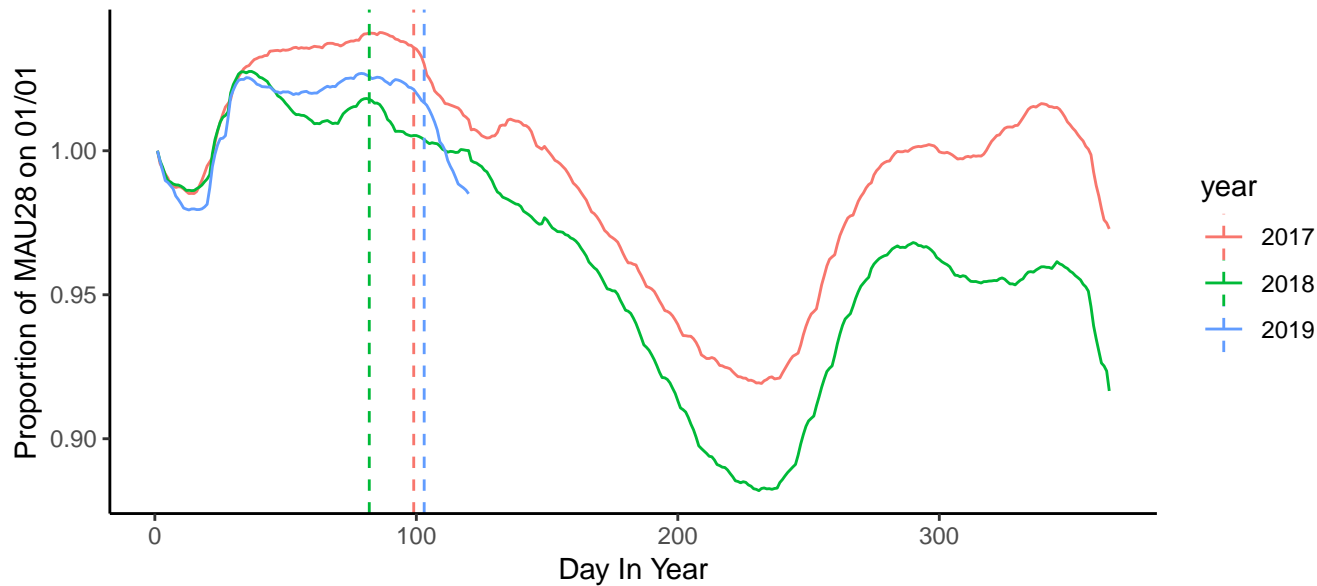

Dotted lines correspond to 7 days before easter, DATA AS OF 2019-04-30

Proportion of MAU28 to MAU28(Jan-01)

Dotted lines correspond to 7 days before easter, DATA AS OF 2019-04-30

Modified MAU

Dotted lines correspond to 7 days before easter, DATA AS OF 2019-04-30

Just for 2019

MAU28 by Year(TIER1)

Dotted lines correspond to 7 days before easter,DATA AS OF 2019-04-30

Proportion of MAU28 to MAU28(Jan-01)(TIER1)

Dotted lines correspond to 7 days before easter,DATA AS OF 2019-04-30

MAU28 by Year(Countries: 'SA','PK','AF','IR','DZ','MA','TR')

Dotted lines correspond to 7 days before easter,DATA AS OF 2019-04-30

Proportion of MAU28 to MAU28(Jan-01)(Countries: 'SA','PK','AF','IR','DZ','MA','T')

Dotted lines correspond to 7 days before easter,DATA AS OF 2019-04-30