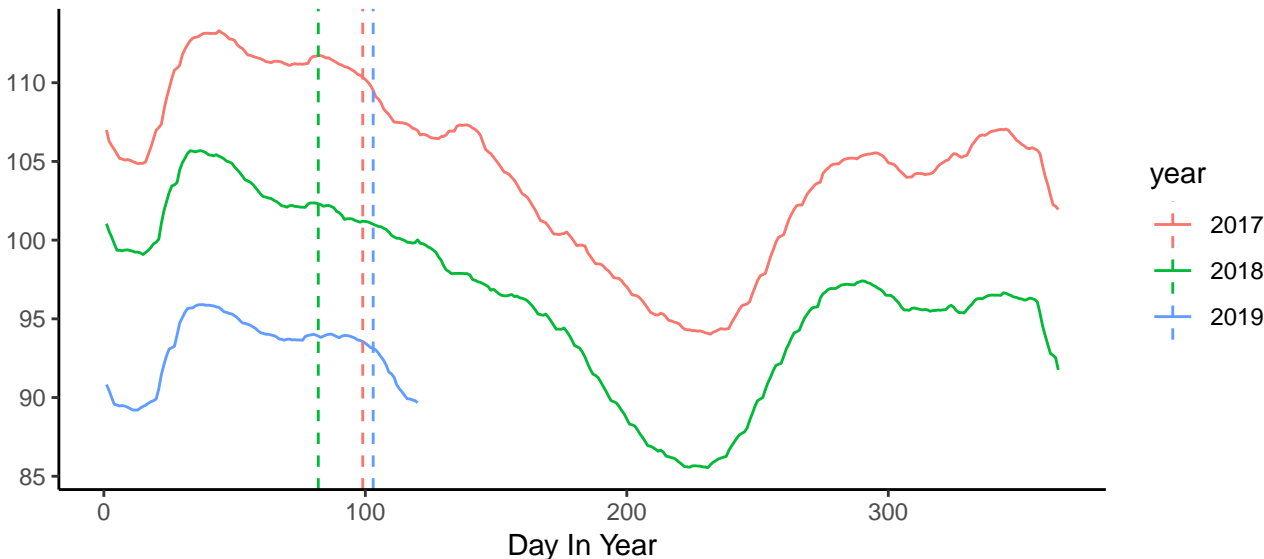

Dotted lines correspond to 7 days before easter, DATA AS OF 2019-04-30

Proportion of MAU28 to MAU28(Jan-01)

Dotted lines correspond to 7 days before easter, DATA AS OF 2019-04-30

Modified MAU

Dotted lines correspond to 7 days before easter, DATA AS OF 2019-04-30

Just for 2019

MAU28 by Year(TIER1)

Dotted lines correspond to 7 days before easter,DATA AS OF 2019-04-30

Proportion of MAU28 to MAU28(Jan-01)(TIER1)

Dotted lines correspond to 7 days before easter,DATA AS OF 2019-04-30

MAU28 by Year(Countries: 'SA','PK','AF','IR','DZ','MA','TR')

Dotted lines correspond to 7 days before easter,DATA AS OF 2019-04-30

Proportion of MAU28 to MAU28(Jan-01)(Countries: 'SA','PK','AF','IR','DZ','MA','T')

Dotted lines correspond to 7 days before easter,DATA AS OF 2019-04-30