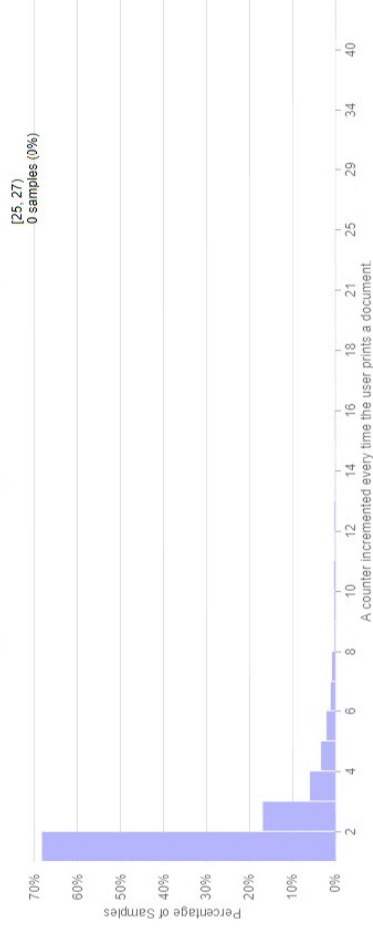

Number of dates

25

Selected Dates

2017-11-12 to 2017-12-06

PRINT_PREVIEW_SIMPLIFY_PAGE_OPENED_COUNT

filters: application=Firefox os=Windows_NT

Histogram Type
count

Metric Count
7209

Sample Count
247779

Sample Sum
515791

Number of dates
25

Selected Dates
2017-11-09 to 2017-12-06

PRINT_COUNT

key: WITHOUT_PREVIEW filters: application=Firefox os=Windows_NT

Histogram Type
count

Metric Count
253915

Sample Count
253915

Sample Sum
707134

Number of dates
27

Selected Dates
2017-10-09 to 2017-12-06

PRINT_COUNT

key: SIMPLIFIED filters: application=Firefox os=Windows_NT

Histogram Type
count

Metric Count
3739

Sample Count
3739

Sample Sum
6754

Number of dates
23

Selected Dates
2017-11-14 to 2017-12-06

PRINT_DIALOG_OPENED_COUNT

key: FROM_PAGE filters: application=Firefox os=Windows_NT

Histogram Type
count
Metric Count
281394
Sample Count
281394
Sample Sum
774152
Number of dates
29
Selected Dates
2017-10-09 to 2017-12-06