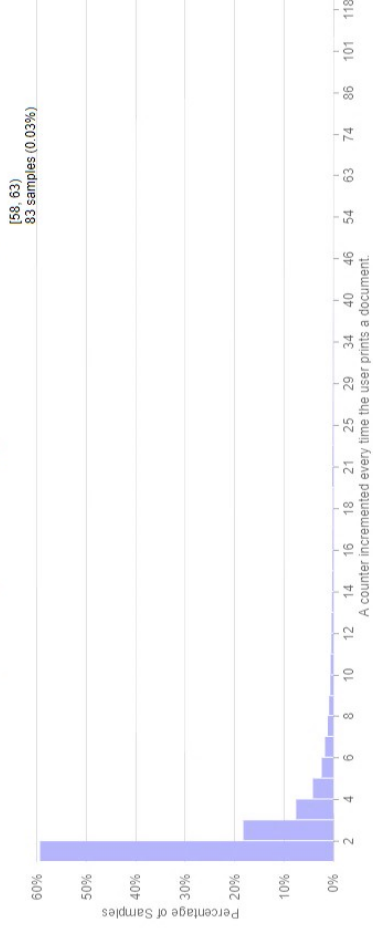

Number of dates

25

Selected Dates

2017-11-12 to 2017-12-06

PRINT_PREVIEW_SIMPLIFY_PAGE_OPENED_COUNT

filters: application=Firefox os=Windows_NT

Histogram Type
count

Metric Count
7209

Sample Count
7209

Sample Sum
10850

Number of dates
23

Selected Dates
2017-11-14 to 2017-12-06

PRINT_COUNT

key: WITH_PREVIEW filters: application=Firefox os=Windows_NT

Histogram Type
count

Metric Count
247779

Sample Count
247779

Sample Sum
515791

Number of dates
25

Selected Dates
2017-11-09 to 2017-12-06

PRINT_COUNT

key: WITHOUT_PREVIEW filters: application=Firefox os=Windows_NT

Histogram Type
count

Metric Count
253915

Sample Count
253915

Sample Sum
707134

Number of dates
27

Selected Dates
2017-10-09 to 2017-12-06

PRINT_COUNT

key: SIMPLIFIED filters: application=Firefox os=Windows_NT

Histogram Type
count

Metric Count
3739