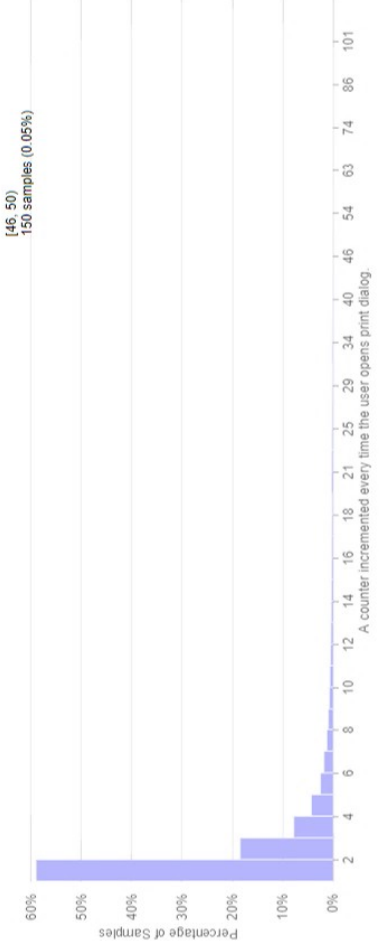

Number of dates

25

Selected Dates

2017-11-12 to 2017-12-06

PRINT_PREVIEW_SIMPLIFY_PAGE_OPENED_COUNT

filters: application=Firefox os=Windows_NT

Histogram Type
count

Metric Count
7209

Sample Count
253915

Sample Sum
707134

Number of dates
27

Selected Dates
2017-10-09 to 2017-12-06

PRINT_COUNT

key: SIMPLIFIED filters: application=Firefox os=Windows_NT

Histogram Type
count

Metric Count
3739

Sample Count
3739

Sample Sum
6754

Number of dates
23

Selected Dates
2017-11-14 to 2017-12-06

PRINT_DIALOG_OPENED_COUNT

key: FROM_PAGE filters: application=Firefox os=Windows_NT

Histogram Type
count
Metric Count
281394
Sample Count
281394
Sample Sum
774152
Number of dates
29
Selected Dates
2017-10-09 to 2017-12-06

PRINT_DIALOG_OPENED_COUNT

key: FROM_PREVIEW filters: application=Firefox os=Windows_NT

Histogram Type
count
Metric Count
253604
Sample Count
253604
Sample Sum
546824
Number of dates
25
Selected Dates
2017-11-09 to 2017-12-06