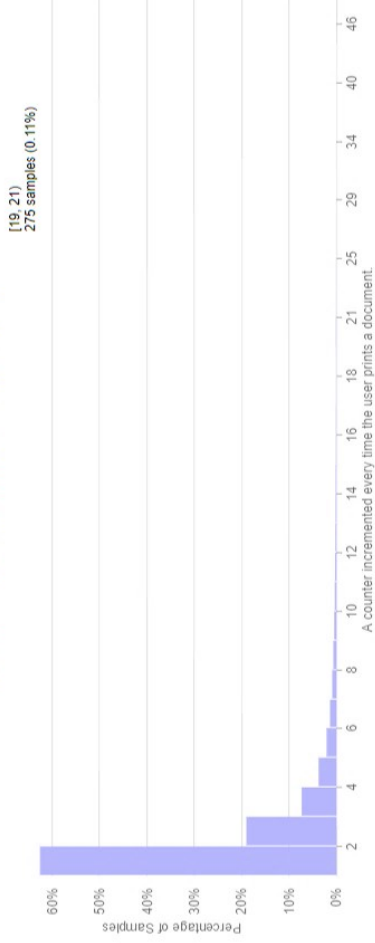

Number of dates

25

Selected Dates

2017-11-12 to 2017-12-06

PRINT_PREVIEW_SIMPLIFY_PAGE_OPENED_COUNT

filters: application=Firefox os=Windows_NT

Histogram Type
count

Metric Count
7209

Sample Count
7209

Sample Sum
10850

Number of dates
23

Selected Dates
2017-11-14 to 2017-12-06

PRINT_COUNT

key: WITH_PREVIEW filters: application=Firefox os=Windows_NT

Histogram Type
count

Metric Count
247779

Sample Count
247779

Sample Sum
515791

Number of dates
25

Selected Dates
2017-11-09 to 2017-12-06

PRINT_COUNT

key: WITHOUT_PREVIEW filters: application=Firefox os=Windows_NT

Histogram Type
count

Metric Count
253915

Sample Count
253915

Sample Sum
707134

Number of dates
27

Selected Dates
2017-10-09 to 2017-12-06

PRINT_COUNT

key: SIMPLIFIED filters: application=Firefox os=Windows_NT

Histogram Type
count

Metric Count
3739