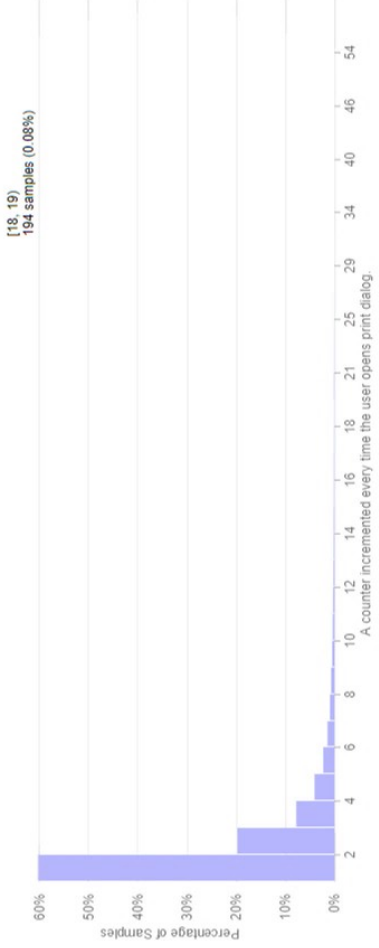

Number of dates

25

Selected Dates

2017-11-12 to 2017-12-06

PRINT_PREVIEW_SIMPLIFY_PAGE_OPENED_COUNT

filters: application=Firefox os=Windows_NT

Histogram Type
count

Metric Count
7209

Sample Count
253915

Sample Sum
707134

Number of dates
27

Selected Dates
2017-10-09 to 2017-12-06

PRINT_COUNT

key: SIMPLIFIED filters: application=Firefox os=Windows_NT

Histogram Type
count

Metric Count
3739

Sample Count
3739

Sample Sum
6754

Number of dates
23

Selected Dates
2017-11-14 to 2017-12-06

PRINT_DIALOG_OPENED_COUNT

key: FROM_PAGE filters: application=Firefox os=Windows_NT

Histogram Type
count
Metric Count
281394
Sample Count
281394
Sample Sum
774152
Number of dates
29
Selected Dates
2017-10-09 to 2017-12-06

PRINT_DIALOG_OPENED_COUNT

key: FROM_PREVIEW filters: application=Firefox os=Windows_NT

Histogram Type
count
Metric Count
253604
Sample Count
253604
Sample Sum
546824
Number of dates
25
Selected Dates
2017-11-09 to 2017-12-06