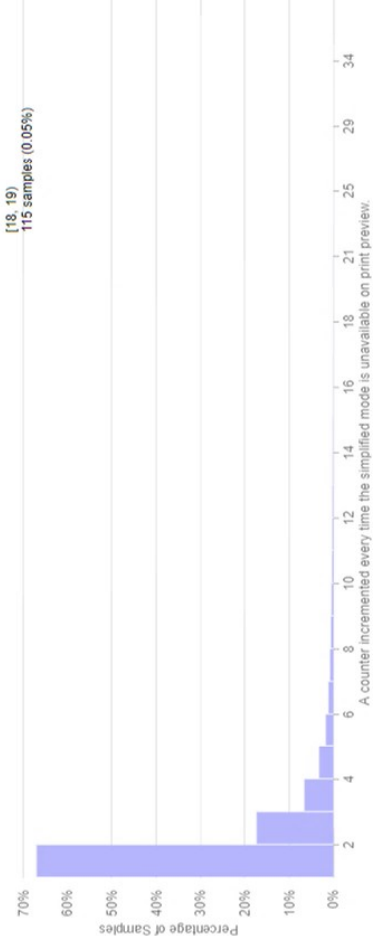

Synthesis	Total
Total Prints	505433
People using Ctrl+P (no print preview) vs Menu Print	48.03%
Print intent to print action for Ctrl+P (no print preview)	90.23%
Print intent to print action for Print Preview	97.70%
% addressable page with Simplify	29.57%
% people trying simplify when available in print preview	8.01%
% people printing with simplify vs simplify page opened	51.87%

Sample Sum

616864

Number of dates

26

Selected Dates

2017-11-09 to 2017-12-06

PRINT_PREVIEW_SIMPLIFY_PAGE_UNAVAILABLE_COUNT

filters: application=Firefox os=Windows_NT

Histogram Type

count

Metric Count

214420

Sample Count

214420

Sample Sum

410545

Number of dates

25

Selected Dates

2017-11-12 to 2017-12-06

PRINT_PREVIEW_SIMPLIFY_PAGE_OPENED_COUNT

filters: application=Firefox os=Windows_NT

Histogram Type
count

Metric Count
7209