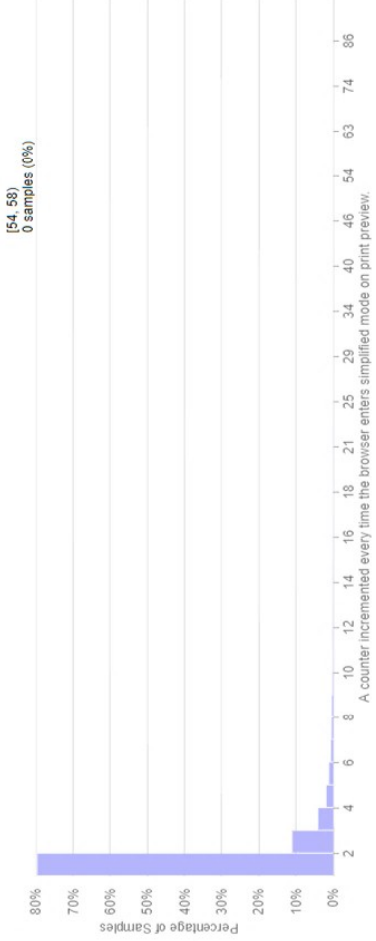

Sample Sum

1587074

Number of dates

77

Selected Dates

2017-09-05 to 2017-12-06

PRINT_PREVIEW_SIMPLIFY_PAGE_UNAVAILABLE_COUNT

filters: application=Firefox os=Windows_NT

Histogram Type

count

Metric Count

531816

Sample Count

531816

Sample Sum

1031569

Number of dates

76

Selected Dates

2017-09-05 to 2017-12-06

PRINT_PREVIEW_SIMPLIFY_PAGE_OPENED_COUNT

filters: application=Firefox os=Windows_NT

Histogram Type	count
Metric Count	16938
Sample Count	16938
Sample Sum	26470
Number of dates	70
Selected Dates	2017-09-28 to 2017-12-06

PRINT_COUNT

key: WITH_PREVIEW filters: application=Firefox os=Windows_NT

Histogram Type	count
Metric Count	624600
Sample Count	624600
Sample Sum	1321131
Number of dates	77
Selected Dates	2017-09-05 to 2017-12-06