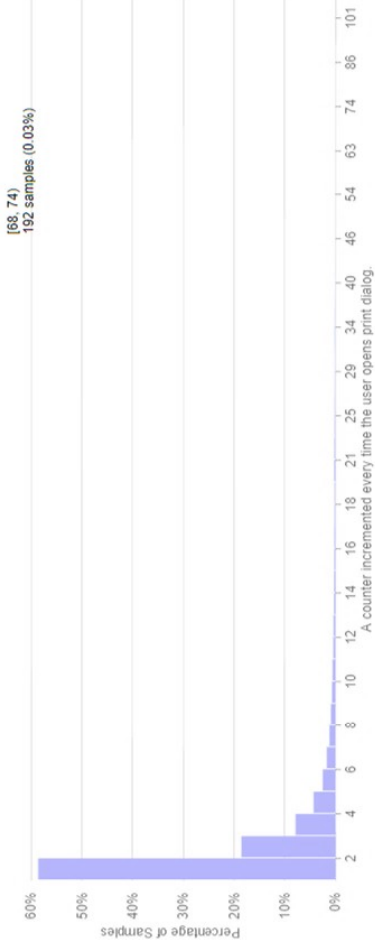

Sample Sum

1587074

Number of dates

77

Selected Dates

2017-09-05 to 2017-12-06

PRINT_PREVIEW_SIMPLIFY_PAGE_UNAVAILABLE_COUNT

filters: application=Firefox os=Windows_NT

Number of dates

76

Selected Dates

2017-09-05 to 2017-12-06

PRINT_PREVIEW_SIMPLIFY_PAGE_OPENED_COUNT

filters: application=Firefox os=Windows_NT

Histogram Type	count
Metric Count	16938
Sample Count	16938
Sample Sum	26470
Number of dates	70
Selected Dates	2017-09-28 to 2017-12-06

A counter incremented every time the user prints a document.

PRINT_COUNT

key: SIMPLIFIED filters: application=Firefox os=Windows_NT

Histogram Type	count
Metric Count	8556
Sample Count	8556
Sample Sum	16186
Number of dates	70
Selected Dates	2017-09-28 to 2017-12-06

PRINT_DIALOG_OPENED_COUNT

key: FROM_PAGE filters: application=Firefox os=Windows_NT

Histogram Type
count
Metric Count
745691
Sample Count
745691
Sample Sum
2039799
Number of dates
82
Selected Dates
2017-08-28 to 2017-12-06