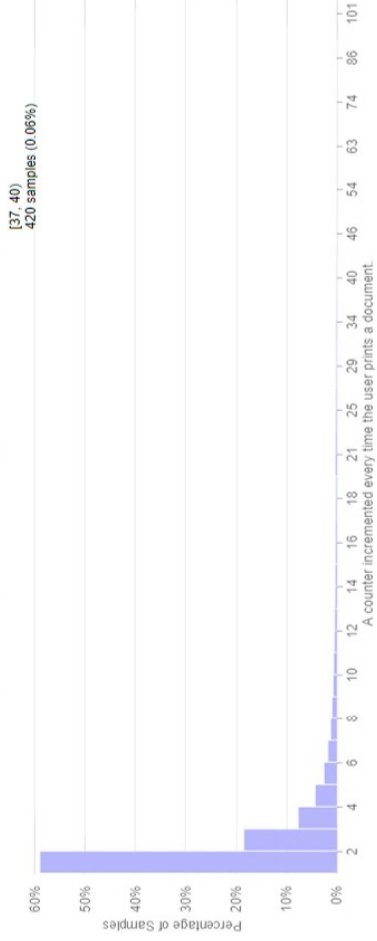

PRINT_COUNT

key: WITHOUT_PREVIEW filters: application=Firefox os=Windows_NT