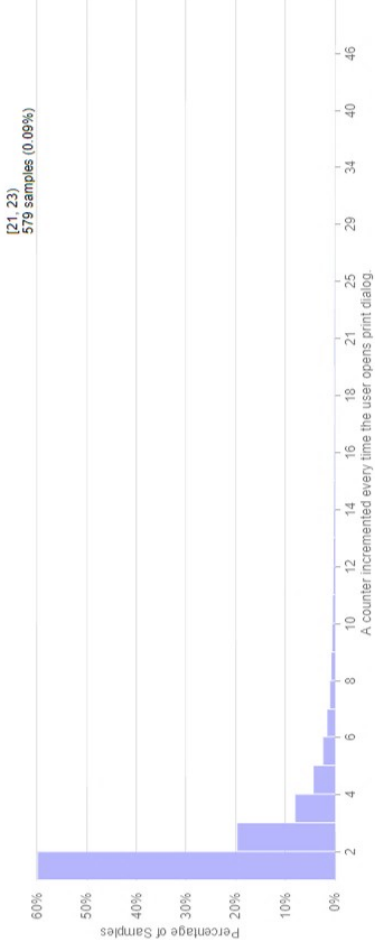

Sample Sum

1587074

Number of dates

77

Selected Dates

2017-09-05 to 2017-12-06

PRINT_PREVIEW_SIMPLIFY_PAGE_UNAVAILABLE_COUNT

filters: application=Firefox os=Windows_NT

Number of dates

76

Selected Dates

2017-09-05 to 2017-12-06

PRINT_PREVIEW_SIMPLIFY_PAGE_OPENED_COUNT

filters: application=Firefox os=Windows_NT

Histogram Type	count
Metric Count	16938
Sample Count	16938
Sample Sum	26470
Number of dates	70
Selected Dates	2017-09-28 to 2017-12-06

PRINT_DIALOG_OPENED_COUNT

key: FROM_PAGE filters: application=Firefox os=Windows_NT

Histogram Type
count
Metric Count
745691
Sample Count
745691
Sample Sum
2039799
Number of dates
82
Selected Dates
2017-08-28 to 2017-12-06

PRINT_DIALOG_OPENED_COUNT

key: FROM_PREVIEW filters: application=Firefox os=Windows_NT

Histogram Type
count
Metric Count
637886
Sample Count
637886
Sample Sum
1398212
Number of dates
77
Selected Dates
2017-09-05 to 2017-12-06