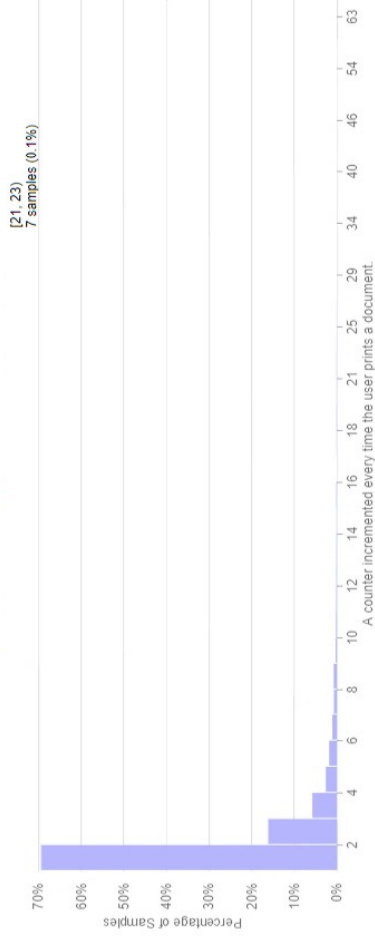

PRINT_COUNT

key: SIMPLIFIED filters: application=Firefox os=Windows_NT