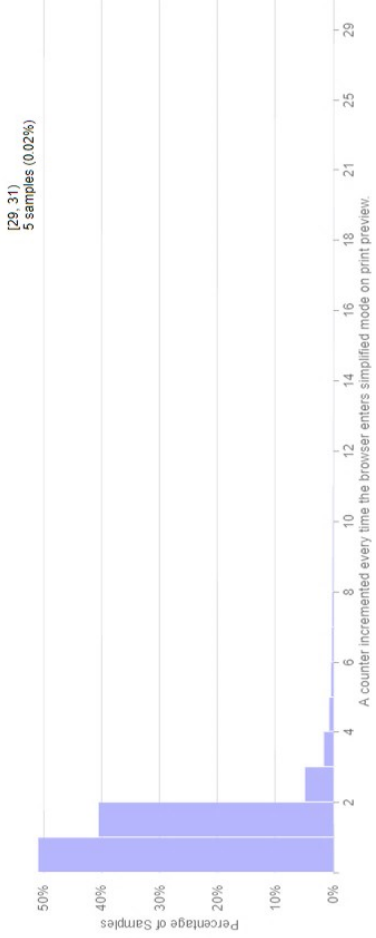

PRINT_PREVIEW_SIMPLIFY_PAGE_OPENED_COUNT

filters: application=Firefox os=Windows_NT

Histogram Type
count

Metric Count
30823

Sample Count
30823

Sample Sum
22163

Number of dates
121

Selected Dates
2017-08-08 to 2017-12-06