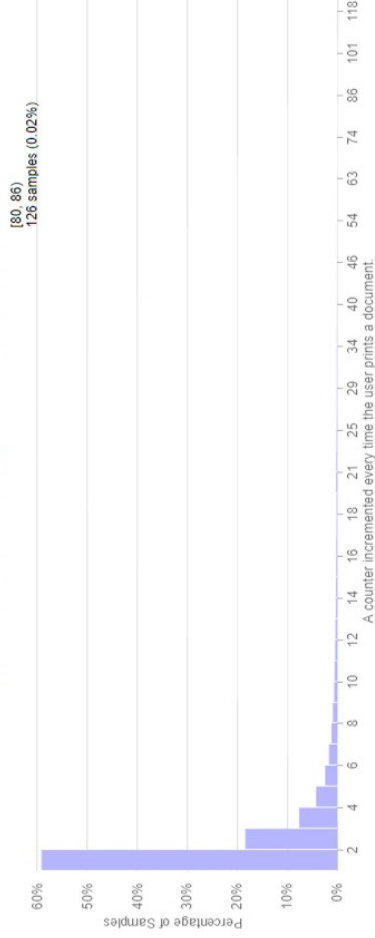

PRINT_COUNT

key: WITHOUT_PREVIEW filters: application=Firefox os=Windows_NT