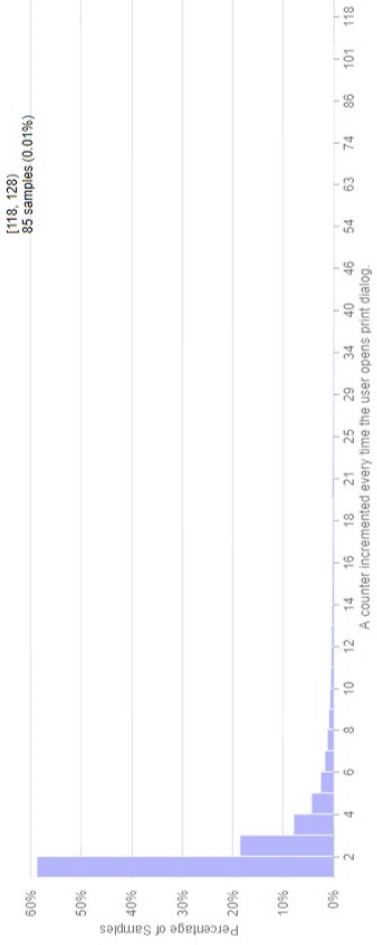

### PRINT\_COUNT

key: SIMPLIFIED filters: application=Firefox os=Windows\_NT

**Histogram Type**  
count

**Metric Count**  
7178

**Sample Count**  
7178

**Sample Sum**  
13345

**Number of dates**  
106

**Selected Dates**  
2017-08-08 to 2017-12-06

### PRINT\_DIALOG\_OPENED\_COUNT

key: FROM\_PAGE filters: application=Firefox os=Windows\_NT

**Histogram Type**  
count

**Metric Count**  
753103

**Sample Count**  
753103

**Sample Sum**  
2044425

**Number of dates**  
123