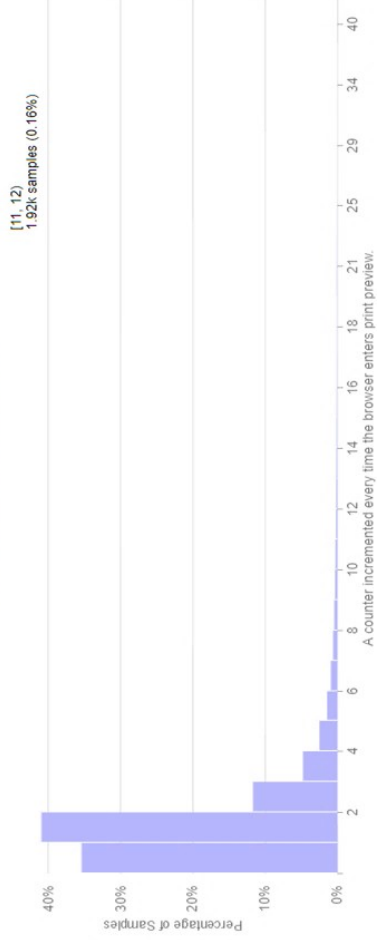

| Counters                                      | Total   |
|---|---------|
| Print Preview Opened Count                    | 1178115 |
| Print Preview Simplify Page Unavailable Count | 802753  |
| Print Preview Simplify Page Opened Count      | 30823   |
| Print Count - With Preview                    | 620557  |
| Print Count - Without Preview                 | 678972  |
| Print Count - Simplified                      | 7178    |
| Print Dialog Opened Count - From Page         | 753103  |
| Print Dialog Opened Count - From Preview      | 633018  |

| Synthesis  | Total   |
|--|---------|
| Total Prints   | 1306707 |
| People using Ctrl+P (no print preview) vs Menu Print       | 39.00%  |
| Print intent to print action for Ctrl+P (no print preview) | 90.16%  |
| Print intent to print action for Print Preview             | 98.03%  |
| % addressable page with Simplify                           | 31.86%  |
| % people trying simplify when available in print preview   | 8.21%   |
| % people printing with simplify vs simplify page opened    | 23.29%  |

### Histogram Type

count  
**Metric Count**  
1178115  
**Sample Count**  
1178115  
**Sample Sum**  
1582403  
**Number of dates**  
126  
**Selected Dates**  
2017-08-02 to 2017-12-06