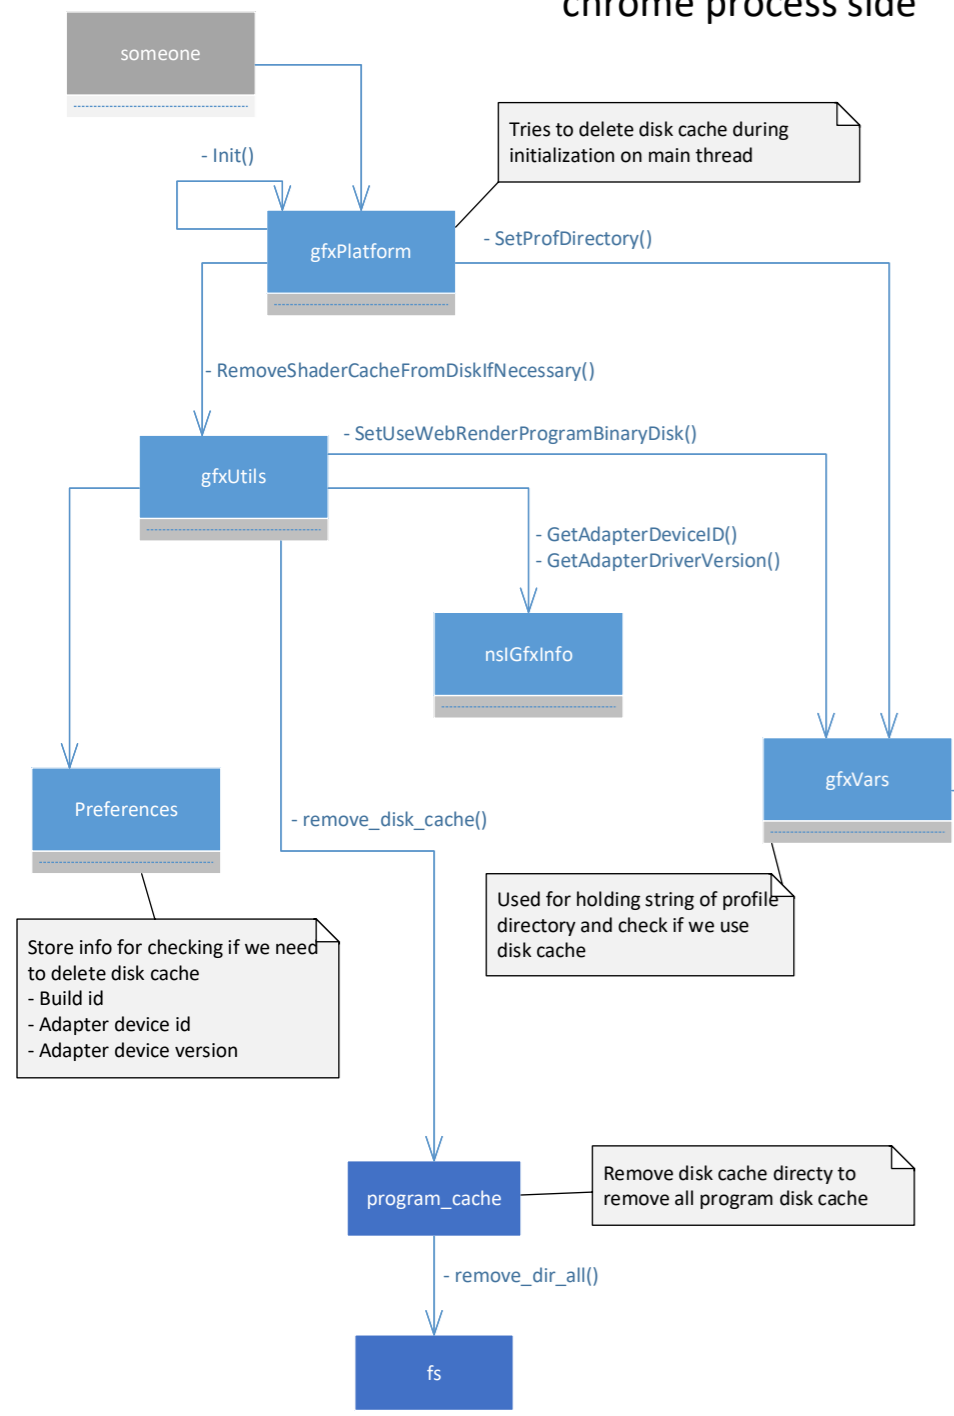

chrome process side

gpu process side