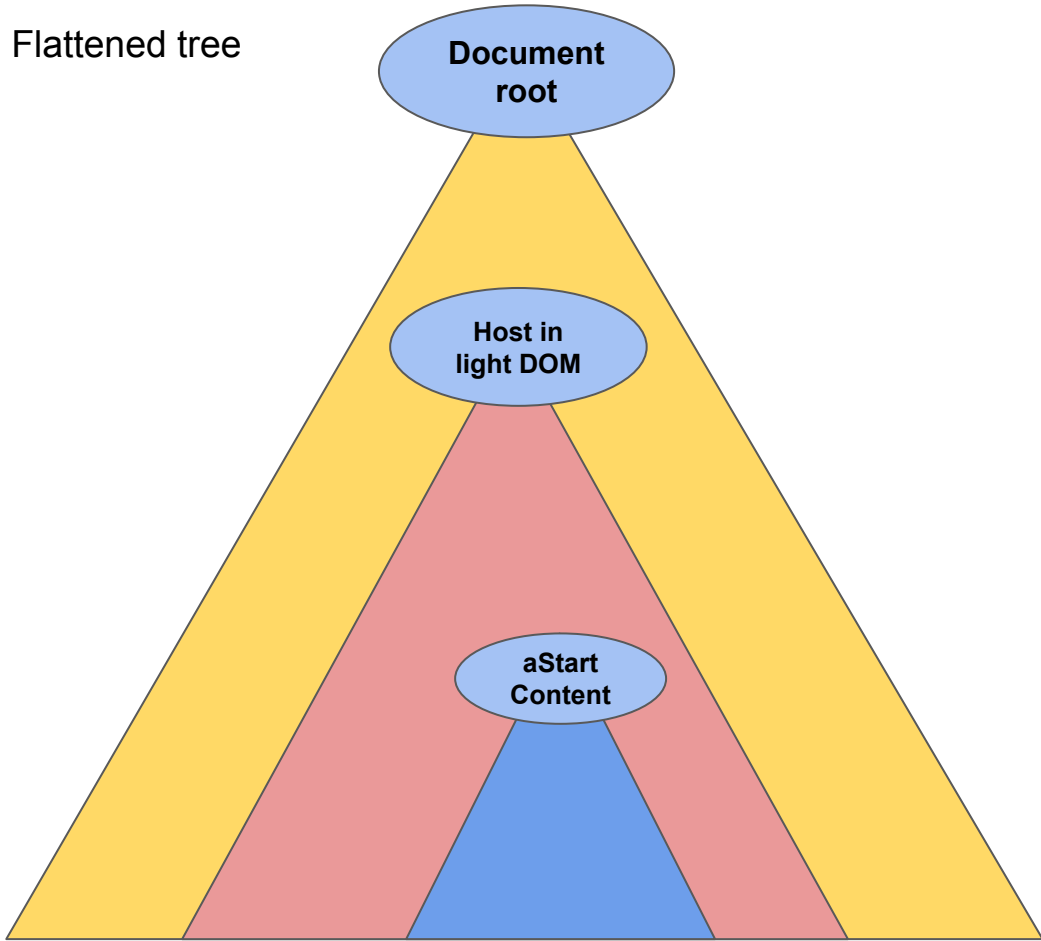

Flattened tree

*GetNextTabbableContent* method searches in yellow area, including host in light DOM

*GetNextTabbableContentInScope* method searches in blue area

*GetNextTabbableContentInAncestorScope* method searches in red area