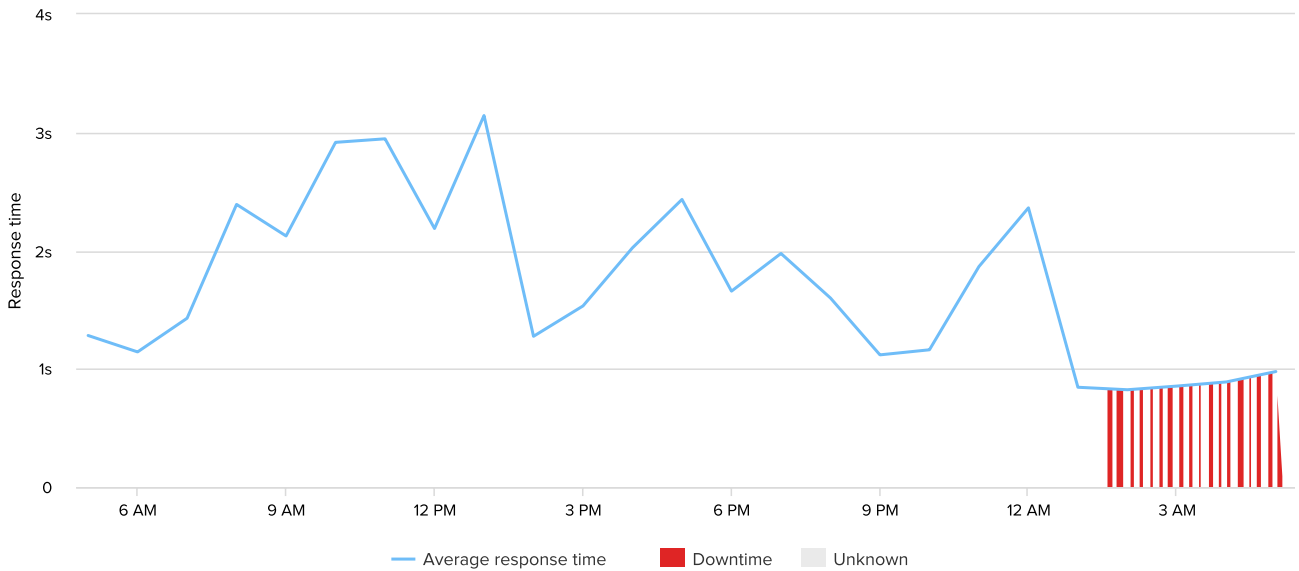

Response time

Downtime 1h22m	Outages 19	Uptime 94.30%	Max resp. time 3.14s	Min resp. time 823ms	Avg resp. time 1.65s
--------------------------	----------------------	-------------------------	--------------------------------	--------------------------------	--------------------------------

STATUS	FROM	TO	DURATION
↑	08/10/2017 05:07:47 AM	08/10/2017 05:07:47 AM	0
↓	08/10/2017 05:01:47 AM	08/10/2017 05:07:47 AM	6m
↑	08/10/2017 04:55:47 AM	08/10/2017 05:01:47 AM	6m
↓	08/10/2017 04:50:47 AM	08/10/2017 04:55:47 AM	5m
↑	08/10/2017 04:41:47 AM	08/10/2017 04:50:47 AM	9m
↓	08/10/2017 04:36:47 AM	08/10/2017 04:41:47 AM	5m
↑	08/10/2017 04:29:47 AM	08/10/2017 04:36:47 AM	7m
↓	08/10/2017 04:27:47 AM	08/10/2017 04:29:47 AM	2m
↑	08/10/2017 04:20:47 AM	08/10/2017 04:27:47 AM	7m
↓	08/10/2017 04:13:47 AM	08/10/2017 04:20:47 AM	7m
↑	08/10/2017 04:04:47 AM	08/10/2017 04:13:47 AM	9m
↓	08/10/2017 04:02:47 AM	08/10/2017 04:04:47 AM	2m
↑	08/10/2017 04:01:47 AM	08/10/2017 04:02:47 AM	1m
↓	08/10/2017 04:00:47 AM	08/10/2017 04:01:47 AM	1m
↑	08/10/2017 03:53:47 AM	08/10/2017 04:00:47 AM	7m
↓	08/10/2017 03:50:47 AM	08/10/2017 03:53:47 AM	3m
↑	08/10/2017 03:43:47 AM	08/10/2017 03:50:47 AM	7m