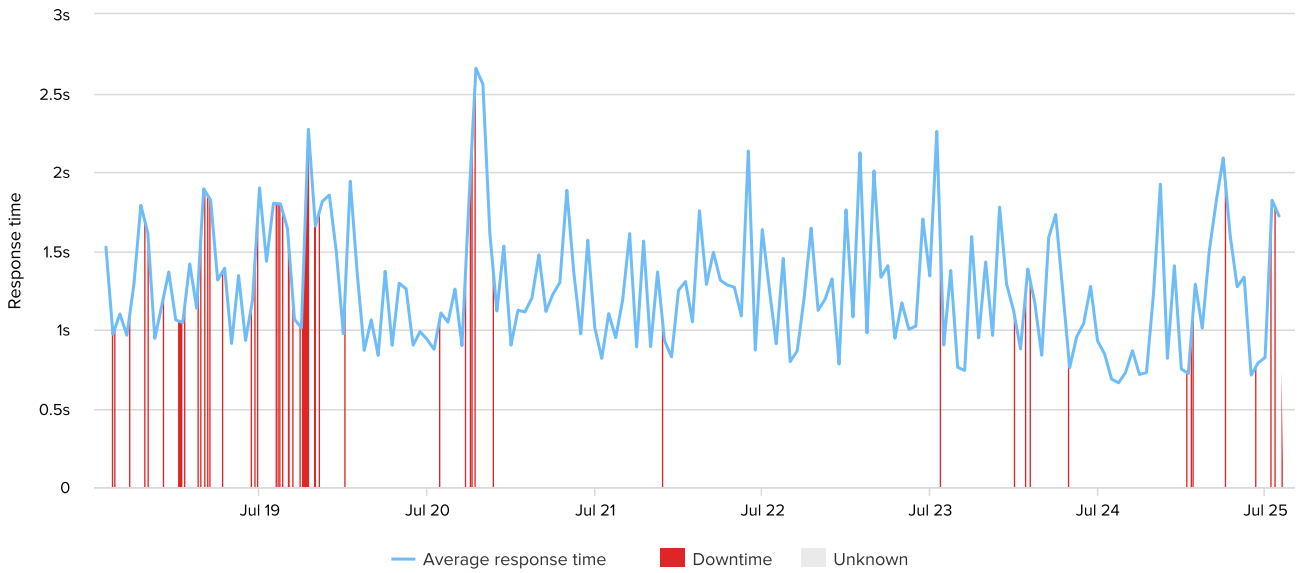

Response time

Downtime 2h35m33s	Outages 66	Uptime 98.46%	Max resp. time 2.66s	Min resp. time 661ms	Avg resp. time 1.26s
-----------------------------	----------------------	-------------------------	--------------------------------	--------------------------------	--------------------------------

STATUS	FROM	TO	DURATION
↑	07/25/2017 02:25:47 AM	07/25/2017 02:34:18 AM	8m 31s
↓	07/25/2017 02:24:47 AM	07/25/2017 02:25:47 AM	1m
↑	07/25/2017 01:24:47 AM	07/25/2017 02:24:47 AM	1h
↓	07/25/2017 01:23:47 AM	07/25/2017 01:24:47 AM	1m
↑	07/25/2017 12:49:47 AM	07/25/2017 01:23:47 AM	34m
↓	07/25/2017 12:48:47 AM	07/25/2017 12:49:47 AM	1m
↑	07/24/2017 10:39:20 PM	07/25/2017 12:48:47 AM	2h 9m 27s
↓	07/24/2017 10:37:47 PM	07/24/2017 10:39:20 PM	1m 33s
↑	07/24/2017 06:19:47 PM	07/24/2017 10:37:47 PM	4h 18m
↓	07/24/2017 06:16:47 PM	07/24/2017 06:19:47 PM	3m
↑	07/24/2017 01:40:47 PM	07/24/2017 06:16:47 PM	4h 36m
↓	07/24/2017 01:39:47 PM	07/24/2017 01:40:47 PM	1m
↑	07/24/2017 01:25:47 PM	07/24/2017 01:39:47 PM	14m
↓	07/24/2017 01:24:47 PM	07/24/2017 01:25:47 PM	1m
↑	07/24/2017 12:46:47 PM	07/24/2017 01:24:47 PM	38m
↓	07/24/2017 12:45:47 PM	07/24/2017 12:46:47 PM	1m
↑	07/23/2017 07:50:47 PM	07/24/2017 12:45:47 PM	16h 55m