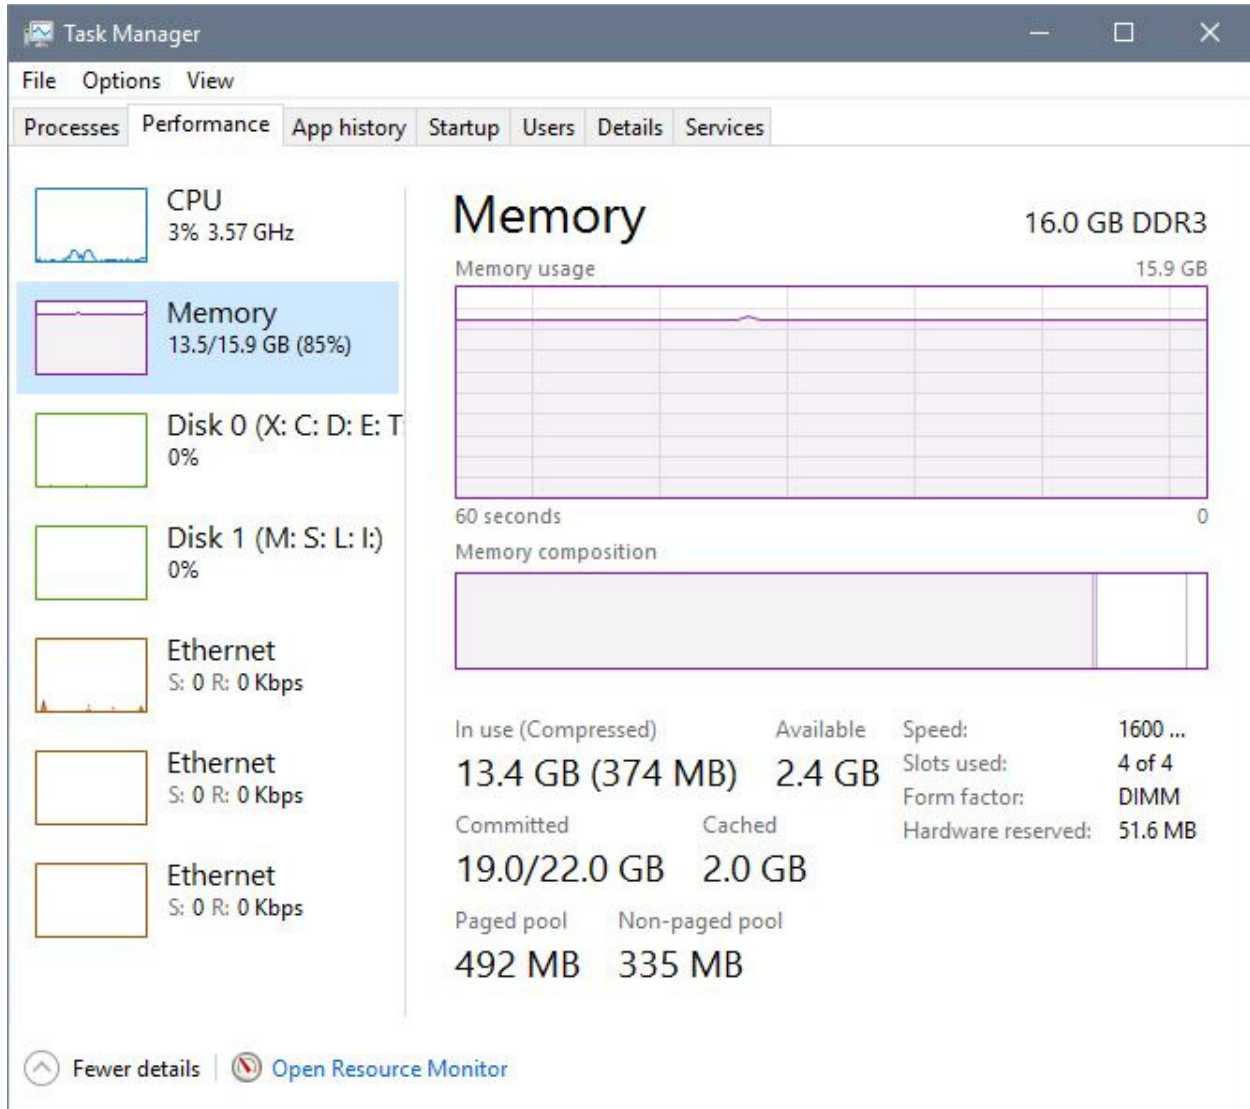

Supplemental information regarding MemShrink bug.

First snapshot is before Firefox restart.

Second snapshot is immediately after Firefox restart.

No other program was opened or closed.

Firefox had been running less than 24 hours.

Task Manager

File Options View

Processes Performance App history Startup Users Details Services

CPU
8% 3.67 GHz

Memory
6.7/15.9 GB (42%)

Disk 0 (X: C: D: E: T)
0%

Disk 1 (M: S: L: I:)
0%

Ethernet
S: 16.0 R: 24.0 Kbps

Ethernet
S: 0 R: 0 Kbps

Ethernet
S: 0 R: 0 Kbps

Memory

16.0 GB DDR3

Memory usage 15.9 GB

60 seconds

Memory composition

| | | | |
|------------------------|----------------|--------------------|----------|
| In use (Compressed) | Available | Speed: | 1600 ... |
| 6.7 GB (177 MB) | 9.3 GB | Slots used: | 4 of 4 |
| Committed | Cached | Form factor: | DIMM |
| 7.1/22.0 GB | 1.8 GB | Hardware reserved: | 51.6 MB |
| Paged pool | Non-paged pool | | |
| 454 MB | 283 MB | | |