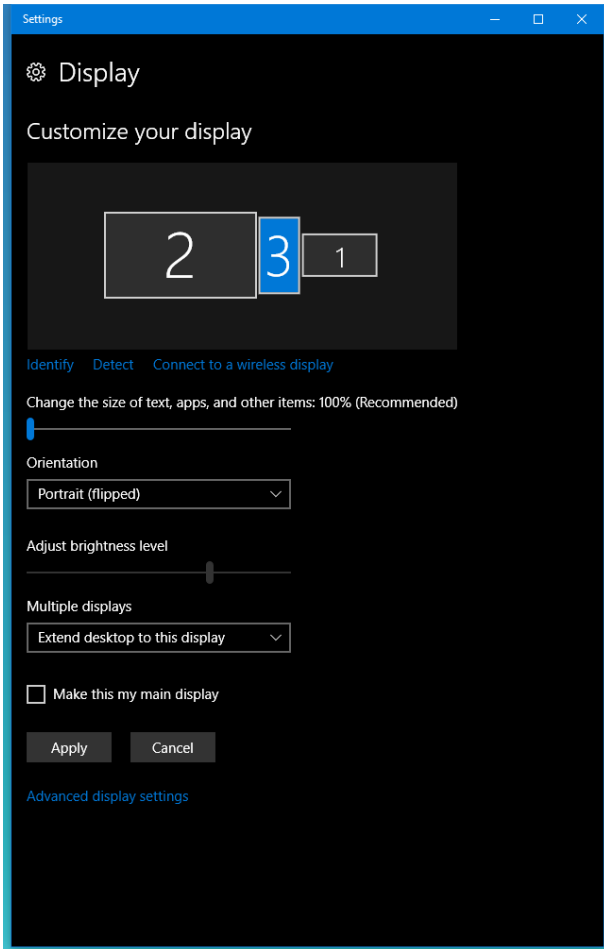

- Display arrangement

- Desktop

I'm about to move the "Register" Firefox window

- With Firefox window on right still visible

- With Firefox window dragged further left ...

*Notice that the left-hand side is now blank!*